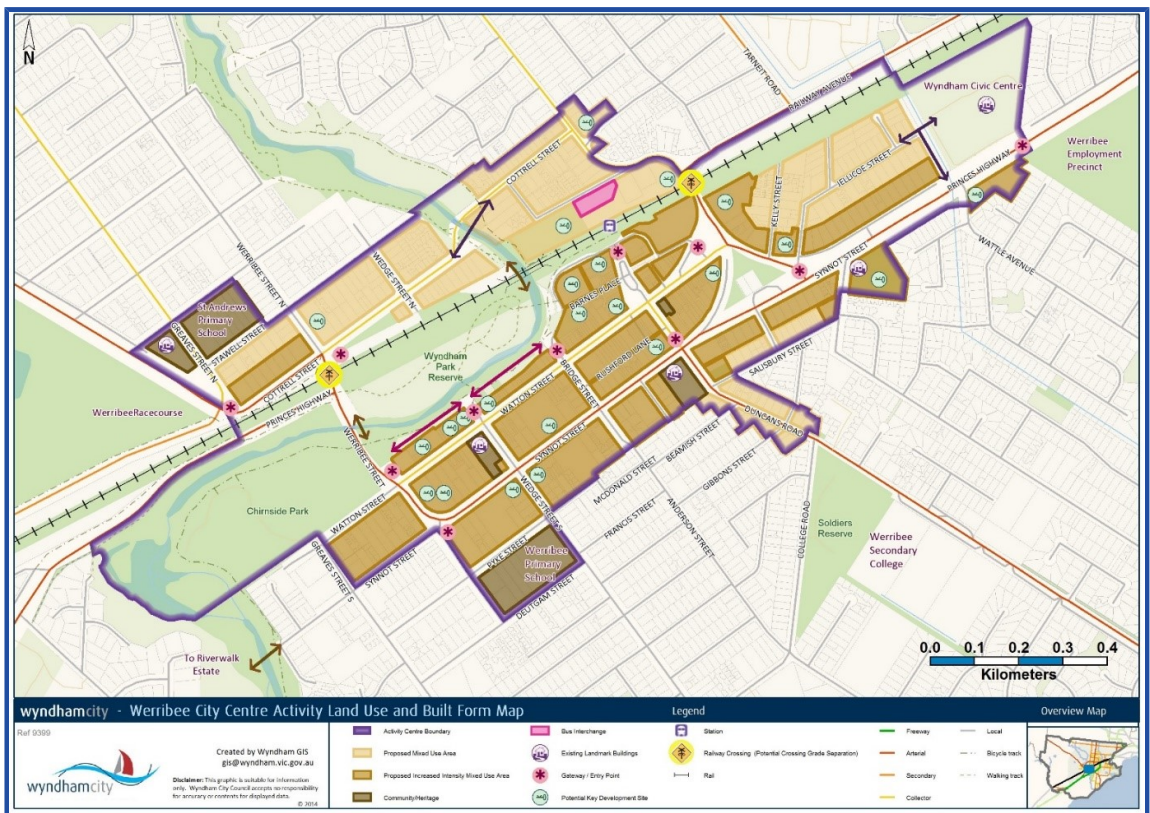

02.04

STRATEGIC FRAMEWORK PLAN

40/02/2022
 G258wynd Proposed C267wynd
 The plans contained in Clause 02.04 are to be read in conjunction with the strategic directions in Clause 02.03.

Map 1 - Strategic Framework Plan

Map 2 – Conservation Map

WYNDHAM PLANNING SCHEME

Map 3 - Special Places and Landscapes Map

Map 4 - Coastal and Werribee South Precincts Map

WYNDHAM PLANNING SCHEME

Map 5 - Activity centres existing and planned

Map 6 - Werribee City Centre Activity Land Use and Built Form Map

Map 7 - Wyndham Industrial Land Strategy Framework Plan