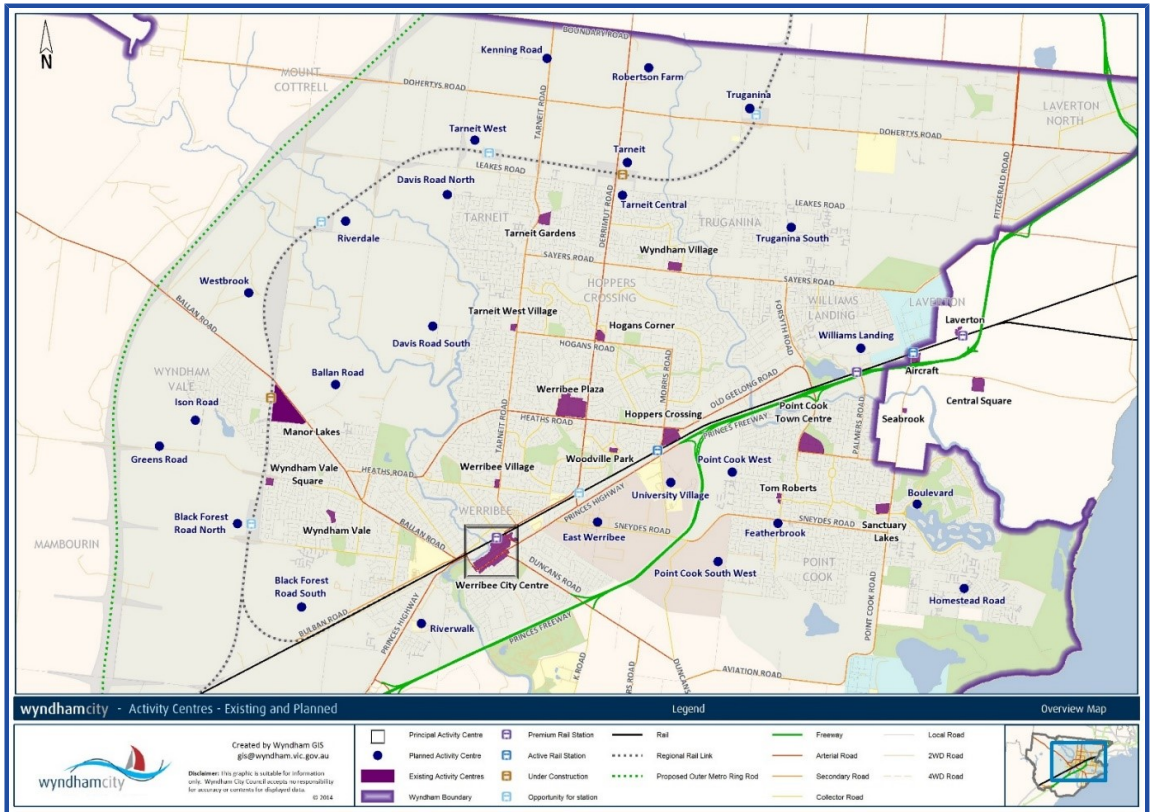

Map 2 – Conservation Map

WYNDHAM PLANNING SCHEME

Map 3 - Special Places and Landscapes Map

Map 4 - Coastal and Werribee South Precincts Map

WYNDHAM PLANNING SCHEME

Map 5 - Activity centres existing and planned

Map 6 - Werribee City Centre Activity Land Use and Built Form Map

Map 7 - Wyndham Industrial Land Strategy Framework Plan