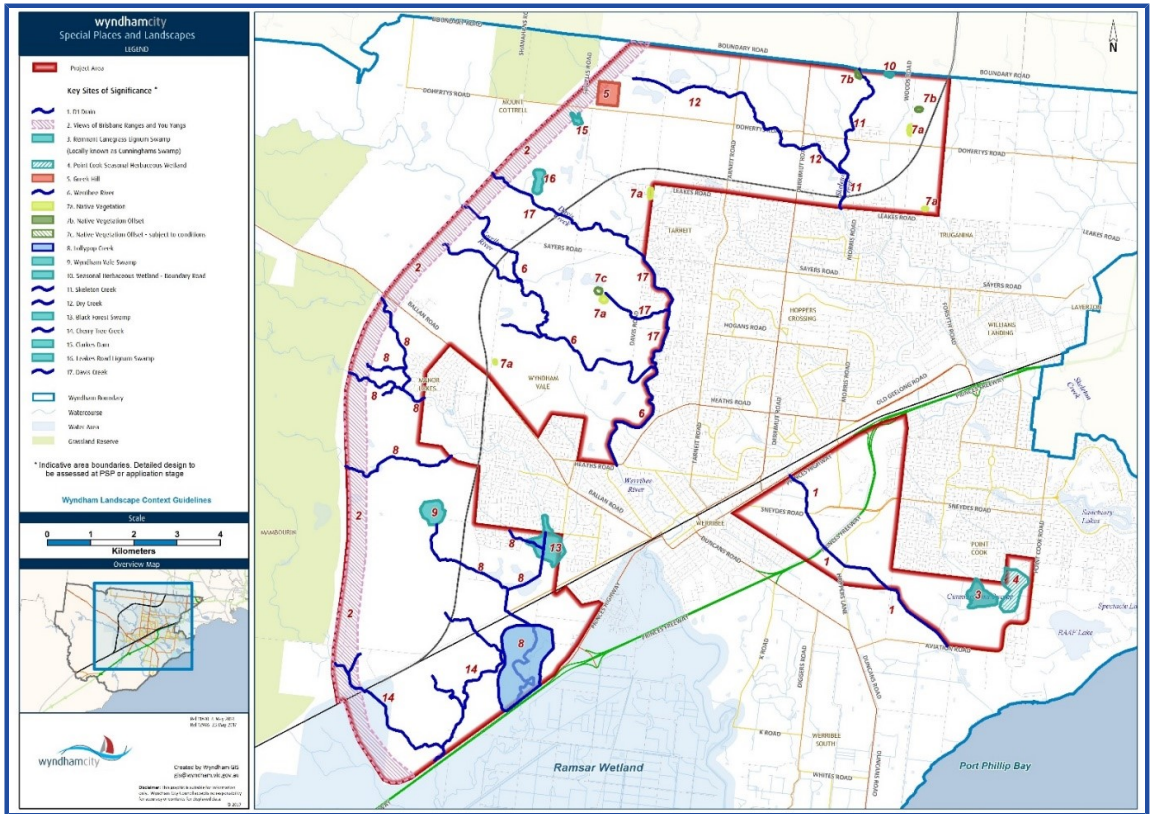

02.04

STRATEGIC FRAMEWORK PLAN

40/02/2022
 G258wynd Proposed C267wynd
 The plans contained in Clause 02.04 are to be read in conjunction with the strategic directions in Clause 02.03.

Map 1 - Strategic Framework Plan

Map 2 – Conservation Map

WYNDHAM PLANNING SCHEME

Map 3 - Special Places and Landscapes Map

Map 4 - Coastal and Werribee South Precincts Map

WYNDHAM PLANNING SCHEME

Map 5 - Activity centres existing and planned

Map 6 - Werribee City Centre Activity Land Use and Built Form Map

Map 7 - Wyndham Industrial Land Strategy Framework Plan