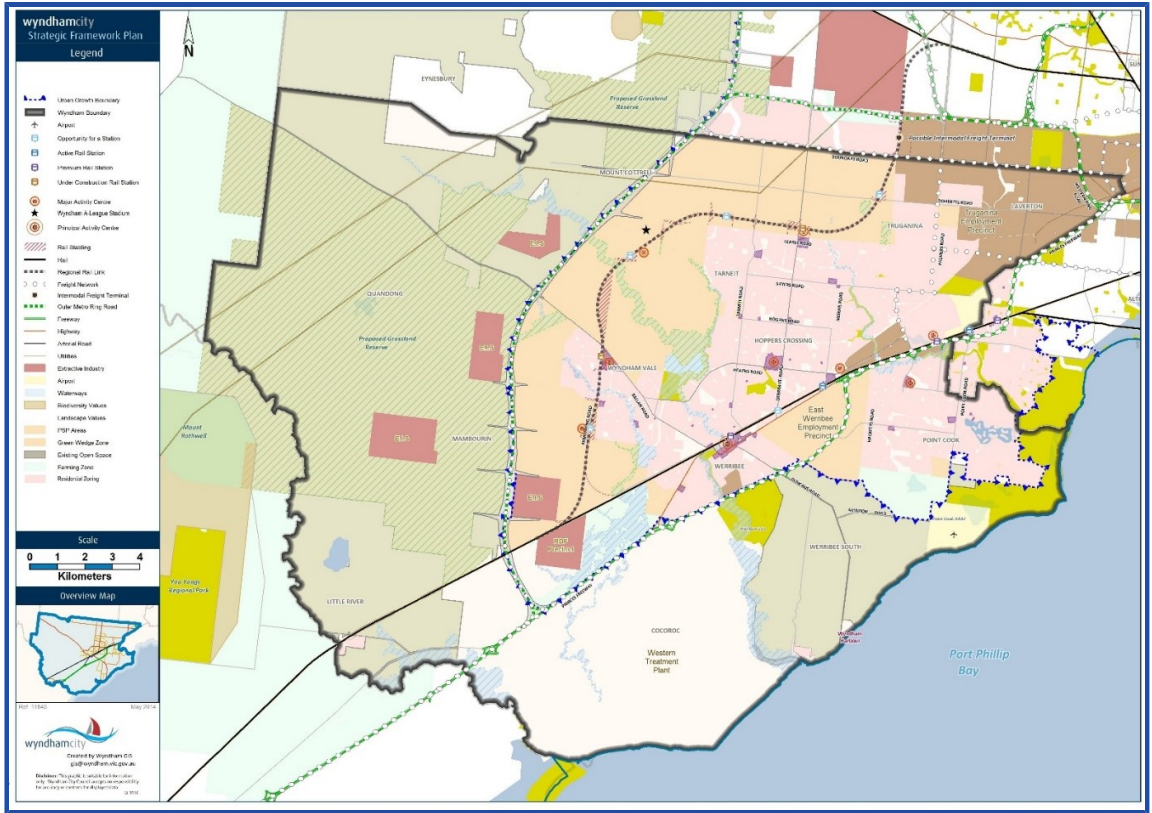

02.04

STRATEGIC FRAMEWORK PLAN

40/02/2022
 G258wynd Proposed C267wynd
 The plans contained in Clause 02.04 are to be read in conjunction with the strategic directions in Clause 02.03.

Map 1 - Strategic Framework Plan

Map 2 – Conservation Map

WYNDHAM PLANNING SCHEME

Map 3 - Special Places and Landscapes Map

Map 4 - Coastal and Werribee South Precincts Map

WYNDHAM PLANNING SCHEME

Map 5 - Activity centres existing and planned

Map 6 - Werribee City Centre Activity Land Use and Built Form Map

Map 7 - Wyndham Industrial Land Strategy Framework Plan