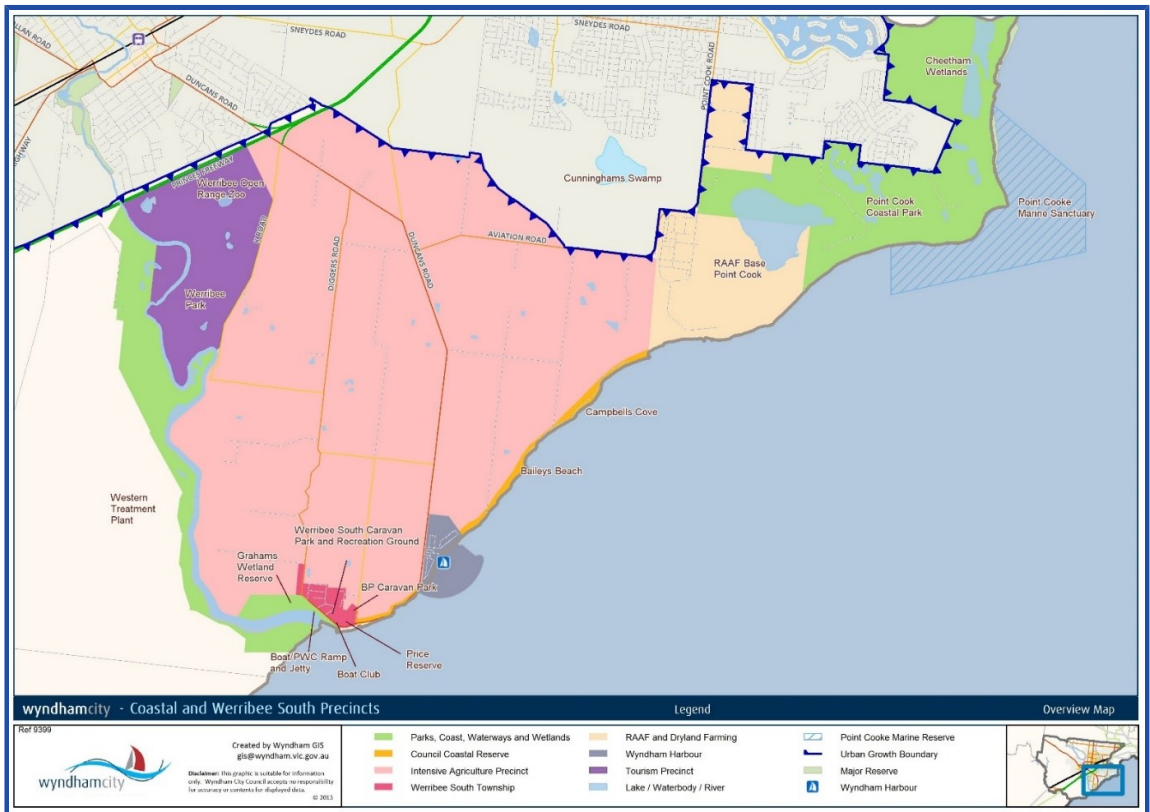

Map 2 – Conservation Map

WYNDHAM PLANNING SCHEME

Map 3 - Special Places and Landscapes Map

Map 4 - Coastal and Werribee South Precincts Map

WYNDHAM PLANNING SCHEME

Map 5 - Activity centres existing and planned

Map 6 - Werribee City Centre Activity Land Use and Built Form Map

Map 7 - Wyndham Industrial Land Strategy Framework Plan