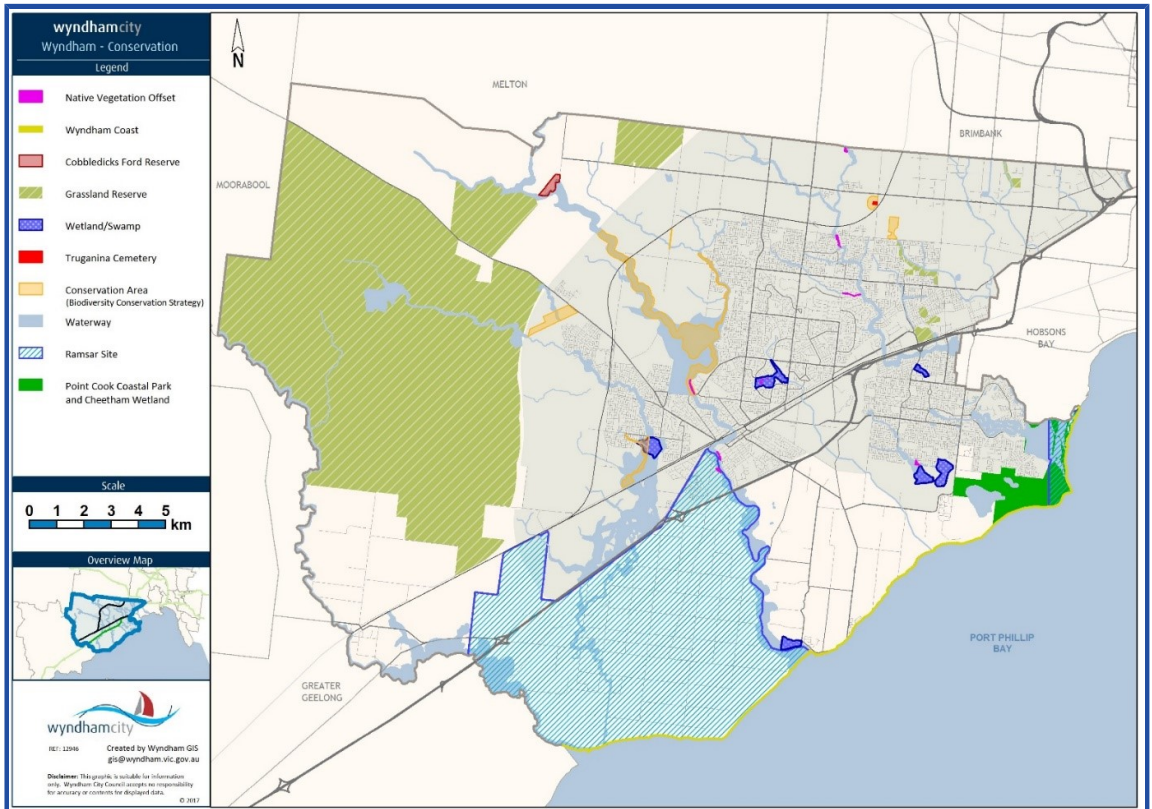

02.04

STRATEGIC FRAMEWORK PLAN

40/02/2022
 G258wynd Proposed C267wynd
 The plans contained in Clause 02.04 are to be read in conjunction with the strategic directions in Clause 02.03.

Map 1 - Strategic Framework Plan

Map 2 – Conservation Map

WYNDHAM PLANNING SCHEME

Map 3 - Special Places and Landscapes Map

Map 4 - Coastal and Werribee South Precincts Map

WYNDHAM PLANNING SCHEME

Map 5 - Activity centres existing and planned

Map 6 - Werribee City Centre Activity Land Use and Built Form Map

Map 7 - Wyndham Industrial Land Strategy Framework Plan