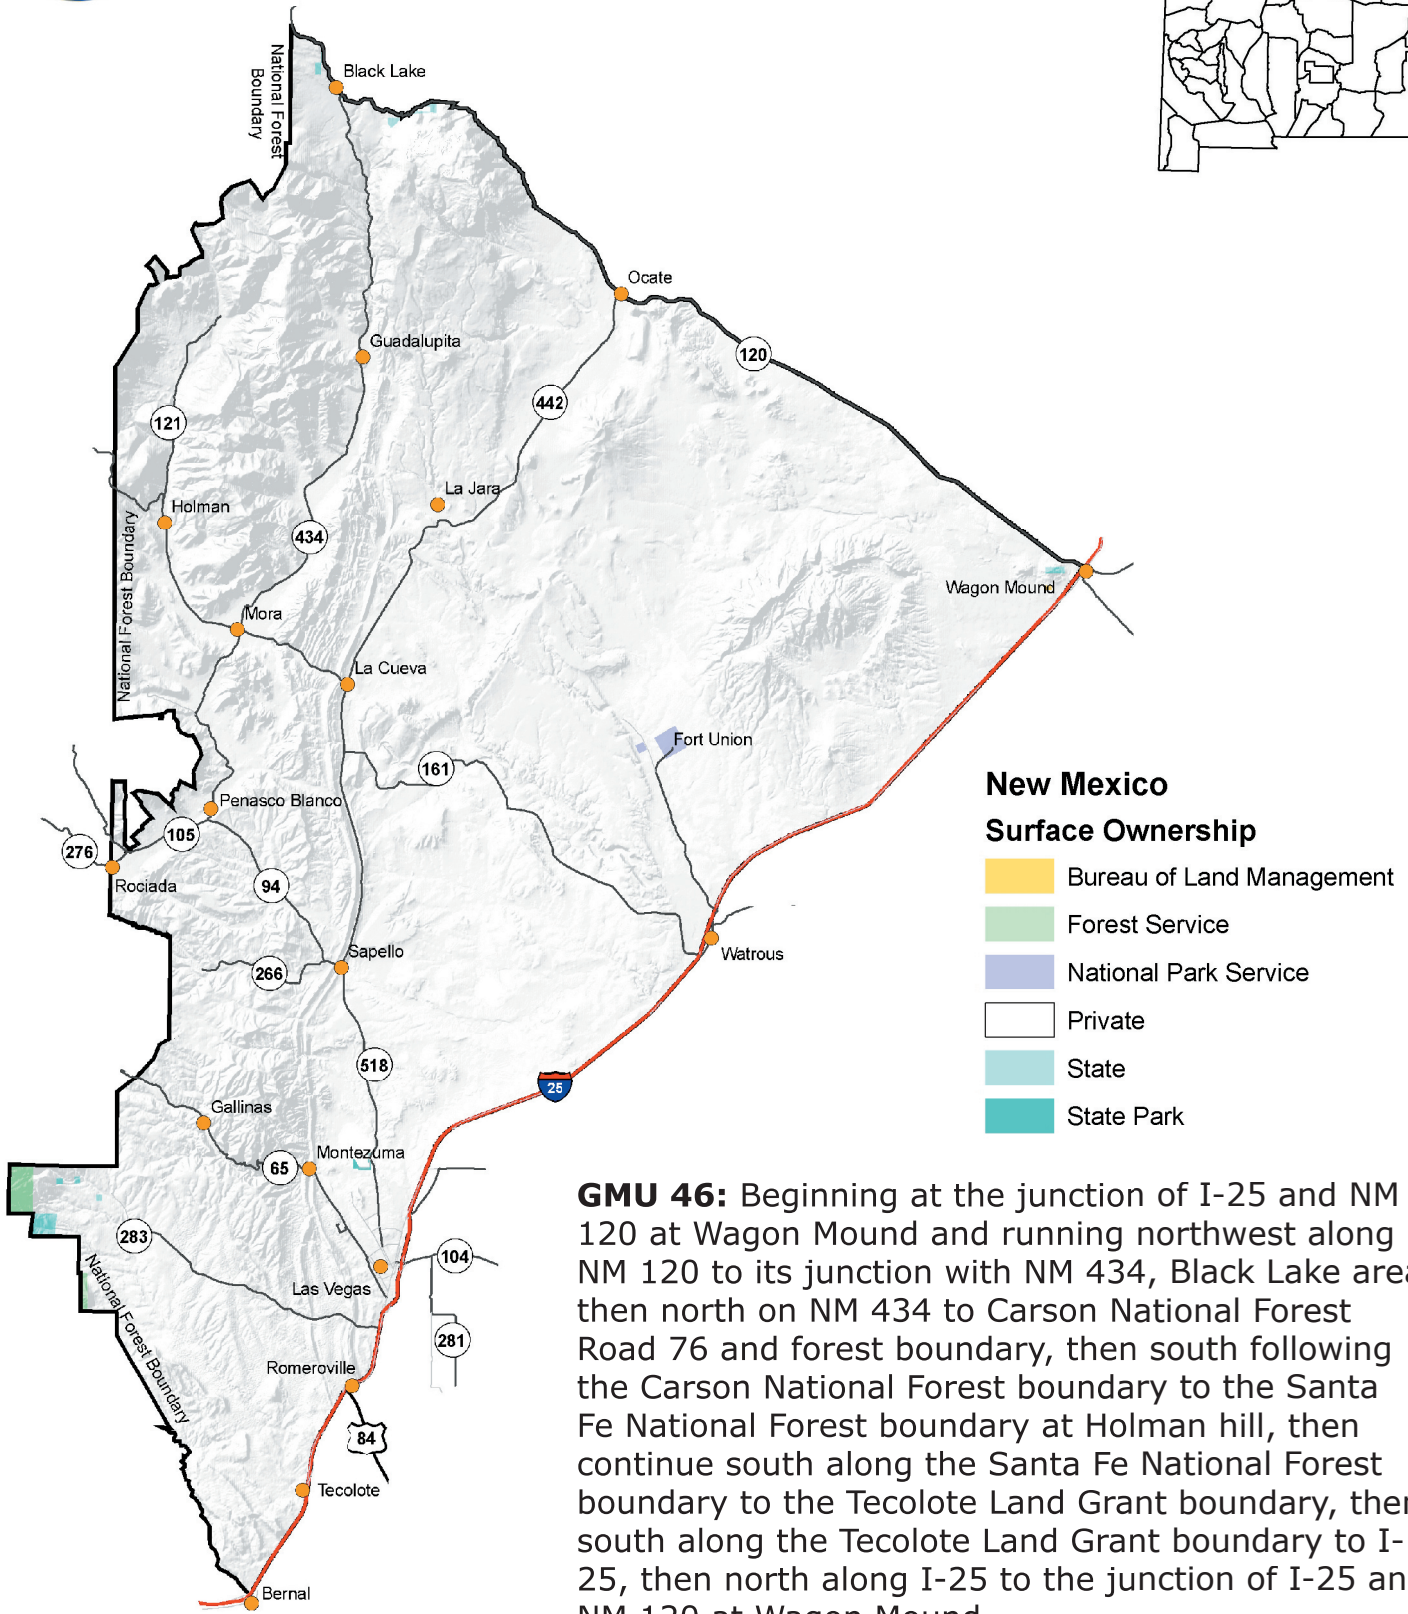

Providing New Mexico and its wildlife

**Year-round
Excellent
Services**

Game Management Unit 46

Maps for GMU 46

BLM Maps: Roy Quad, Santa Fe Quad, Springer Quad, and Taos Quad.

These and other maps may be found at NM Public Lands Information Center, (877) 851-8946, or visit <http://plmmapcenter.org/NM/>.