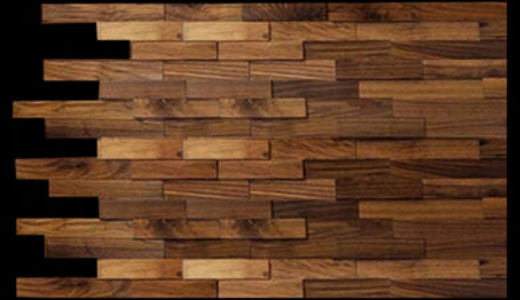

ITEM CODE
R3T01- OA01

PRODUCT SPECIFICATION

Kind of wood : 100% solid wood
American White Oak
Dimension : 150x670 (mm)
Finished : PU Coating

ITEM CODE
R3T01- W01

PRODUCT SPECIFICATION

Kind of wood : 100% solid wood
 America Walnut
Dimension : 150x670 (mm)
Finished : PU Coating