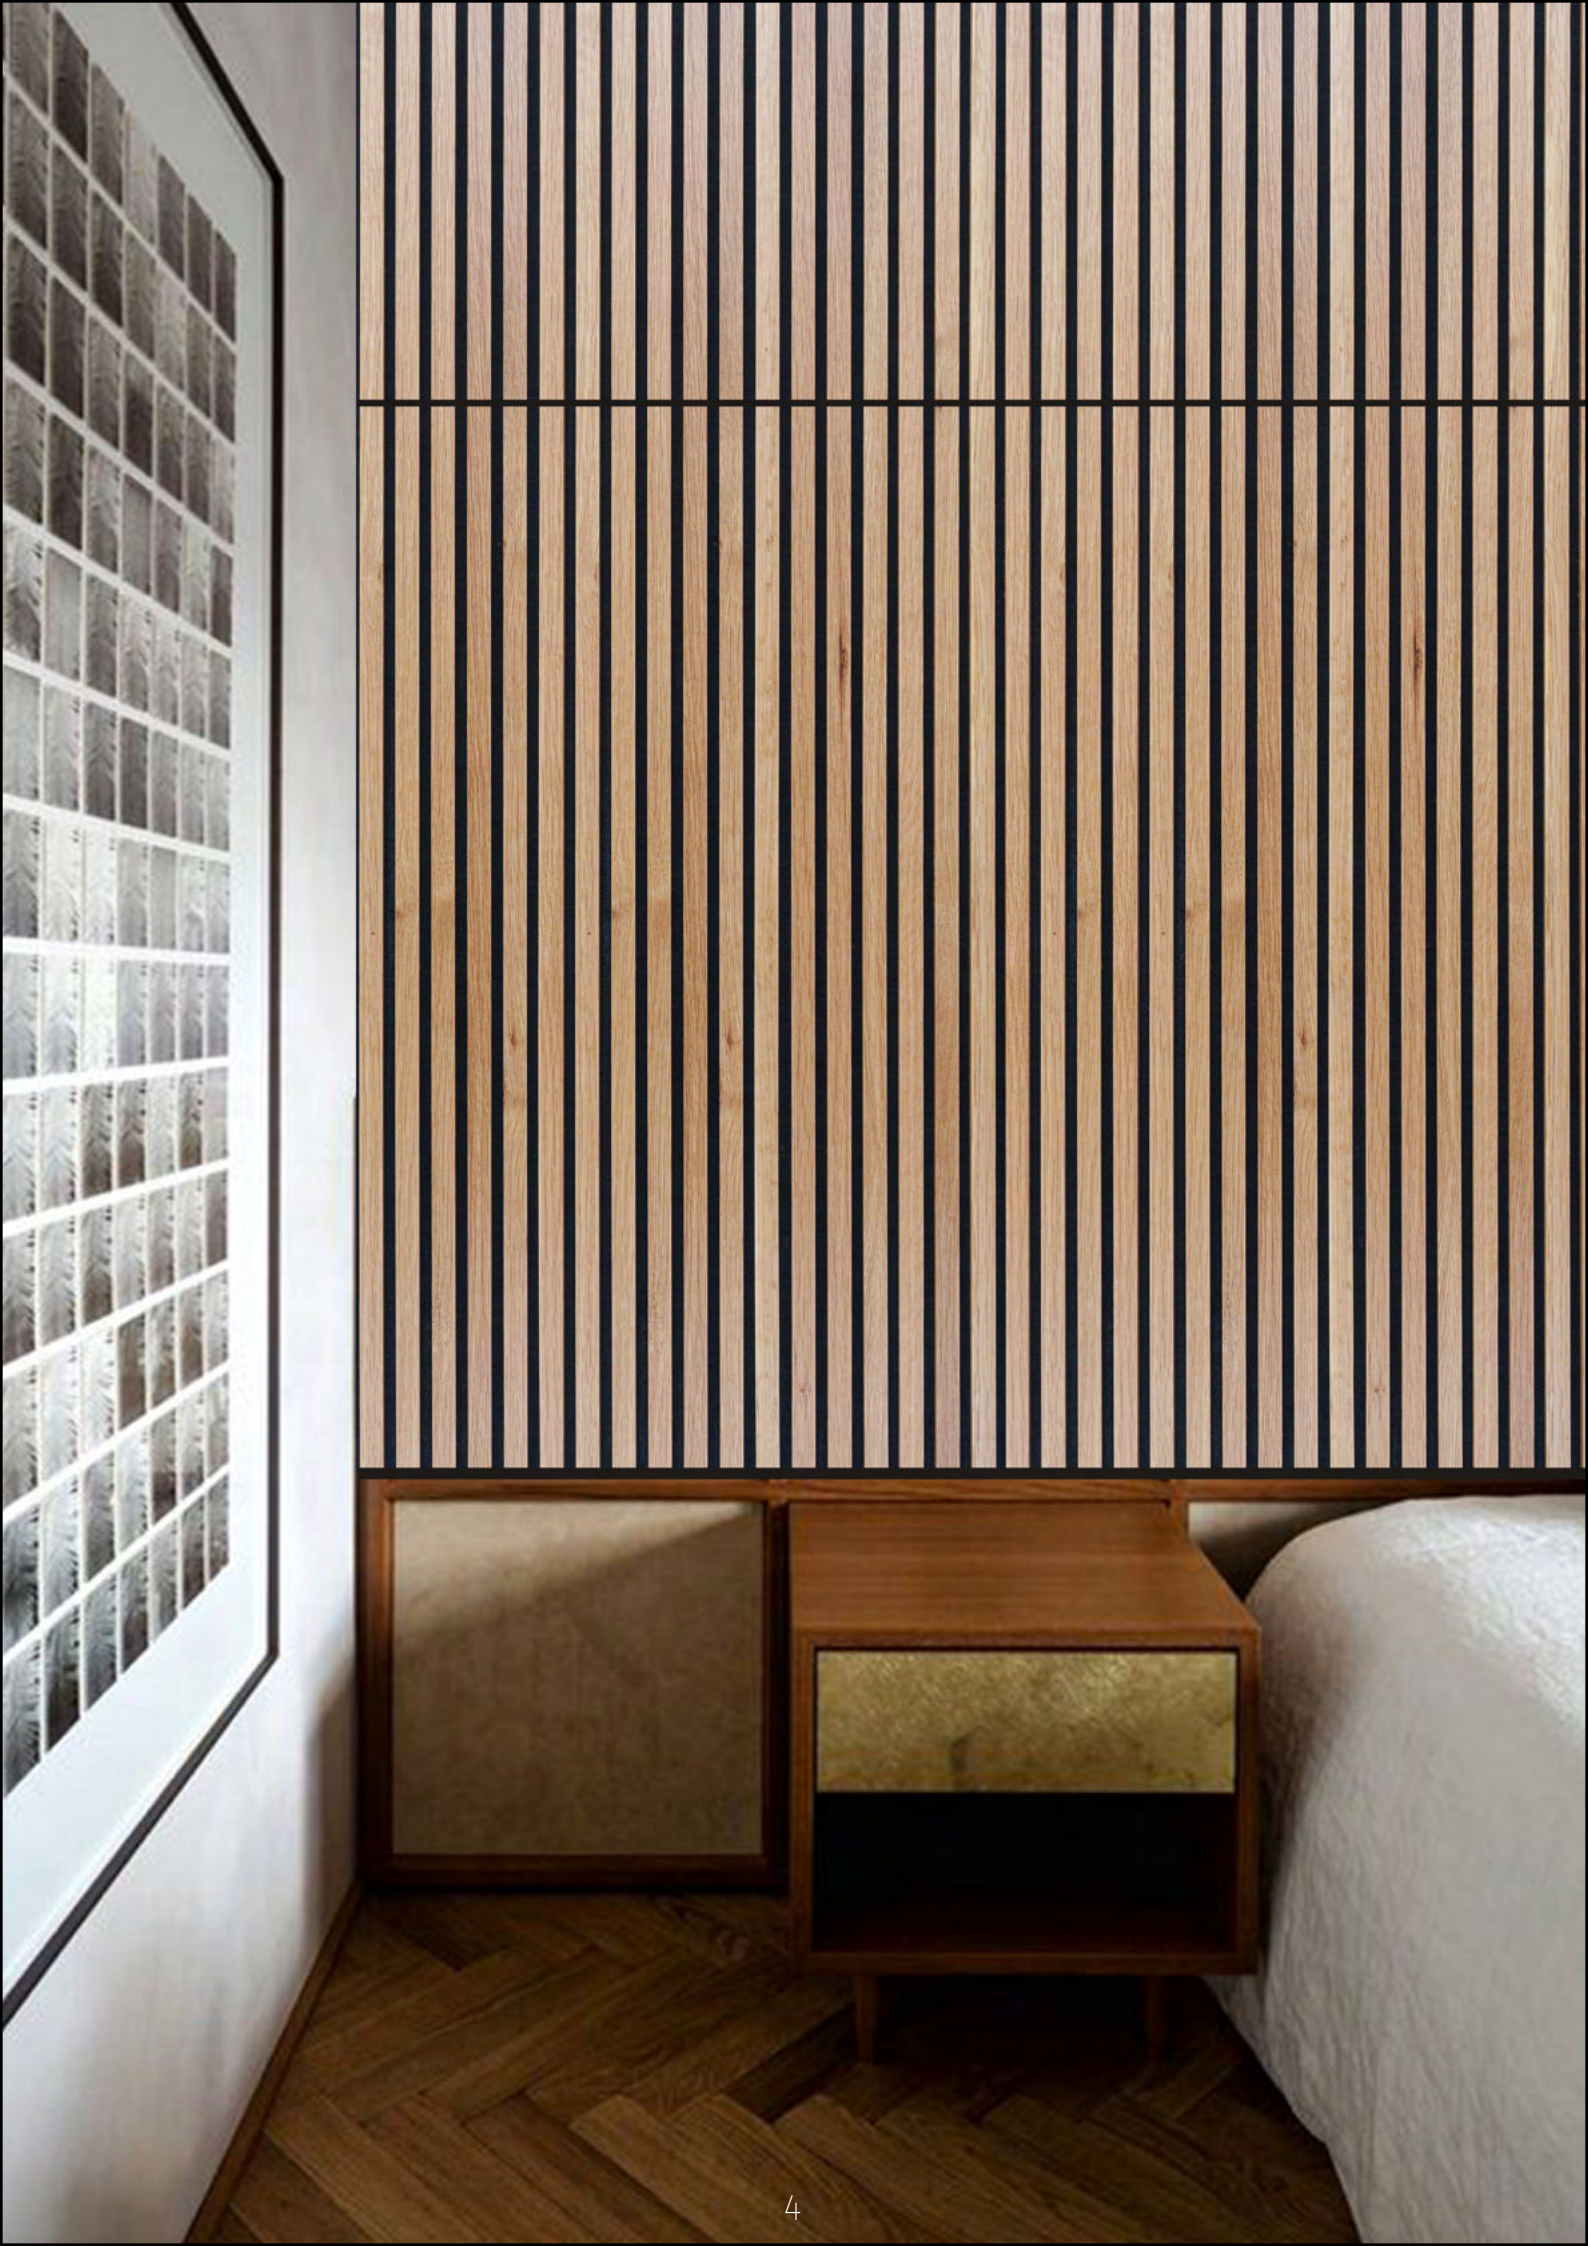

1. ACOUSTIC WOODEN SLAT WALL

ITEM CODE

SL-OA01

PRODUCT SPECIFICATION

Kind of wood : 100% solid wood
White Oak

Dimension : 304x2400 (mm)

Wood slats : 8pcs, 12x25x2400 (mm)

Gap between: 13mm

Felt : 9mm

Finished : PU Coating

ITEM CODE

SL-AC03

PRODUCT SPECIFICATION

Kind of wood :100% solid wood

Acacia Brown Color

Dimension : 304x2400 (mm)