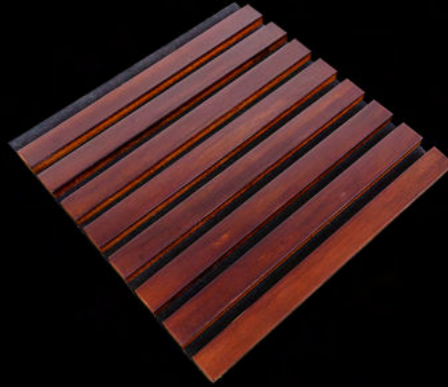

Felt : 9mm

Finished : PU Coating

ITEM CODE

SL-AC03

PRODUCT SPECIFICATION

Kind of wood :100% solid wood

Acacia Brown Color

Dimension : 304x2400 (mm)

Wood slats : 8pcs, 12x25x2400 (mm)

Gap between: 13mm

Felt : 9mm

Finished : PU Coating

ITEM CODE

SL-W01

PRODUCT SPECIFICATION

Kind of wood : 100% solid wood
Walnut