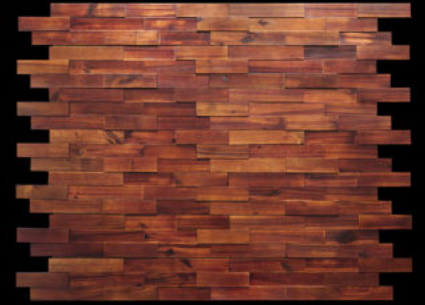

PRODUCT SPECIFICATION

Kind of wood :100% solid wood
Acacia, Brown color
Dimension : 150x670 (mm)
Finished : PU Coating