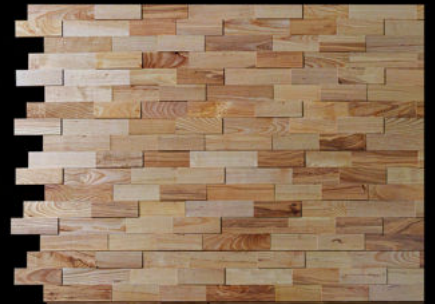

ITEM CODE
R3T01- AC03

PRODUCT SPECIFICATION

Kind of wood :100% solid wood
Acacia, Brown color
Dimension : 150x670 (mm)
Finished : PU Coating

ITEM CODE
R3T01- AS01

PRODUCT SPECIFICATION

Kind of wood :100% solid wood
American White Ask
Dimension : 150x670 (mm)
Finished : PU Coating