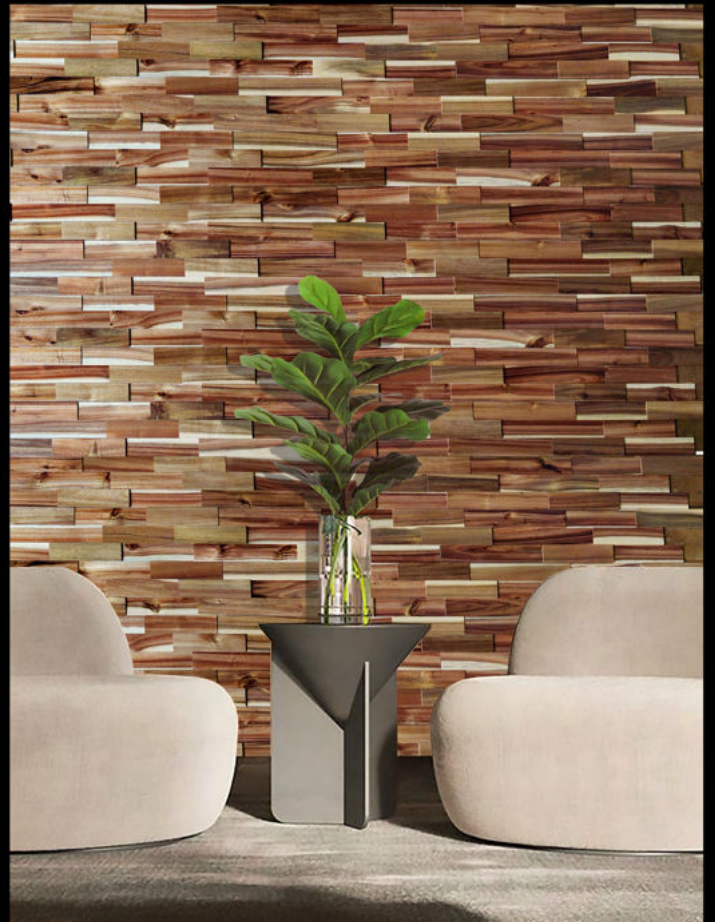

PRODUCT SPECIFICATION

Kind of wood : 100% solid wood
Teak, Brown color
Dimension : 150x670 (mm)
Finished : PU Coating

ITEM CODE
R3T01- AC01

PRODUCT SPECIFICATION

Kind of wood : 100% solid wood
Acacia, Natural
Dimension : 150x670 (mm)
Finished : PU Coating