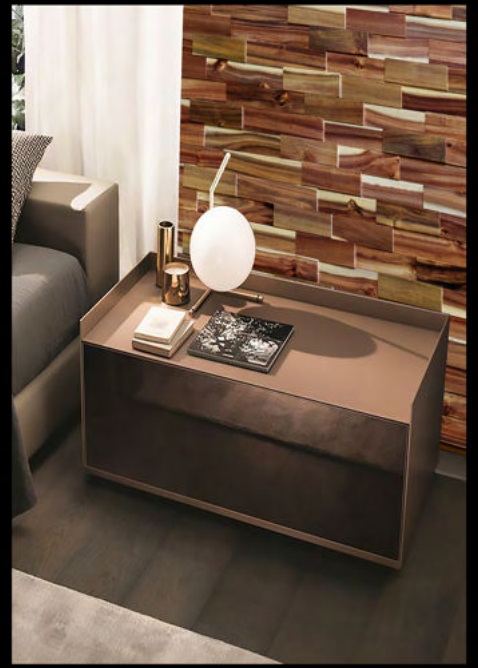

ITEM CODE
R3T01- AC01

PRODUCT SPECIFICATION

Kind of wood : 100% solid wood
Acacia, Natural
Dimension : 150x670 (mm)
Finished : PU Coating