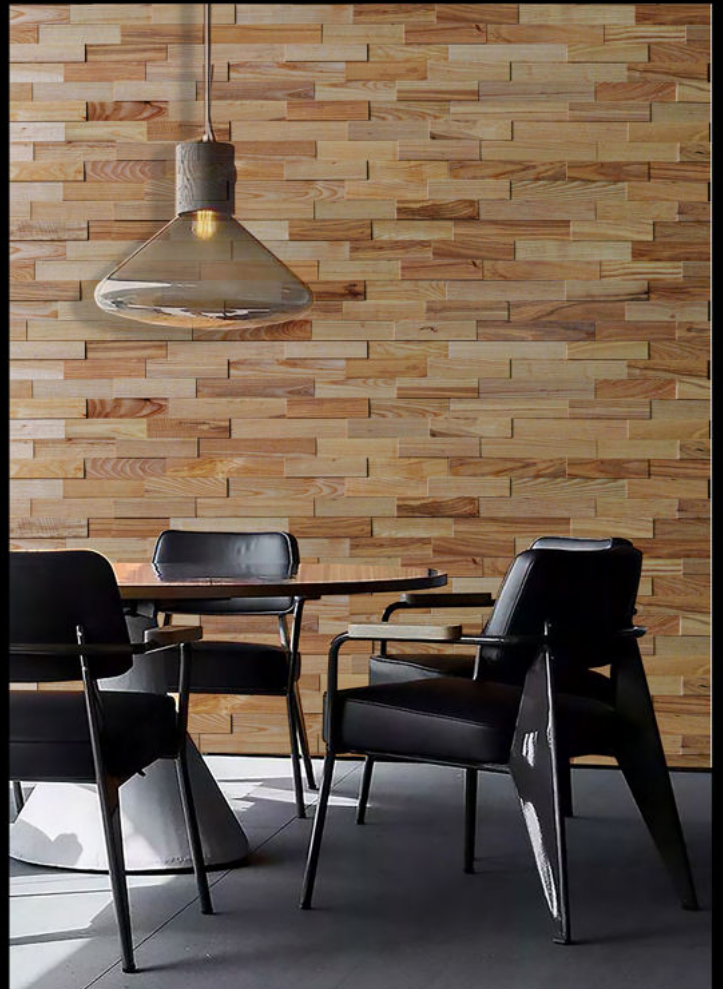

ITEM CODE
R3T01- AC03

PRODUCT SPECIFICATION

Kind of wood :100% solid wood
Acacia, Brown color
Dimension : 150x670 (mm)
Finished : PU Coating

ITEM CODE
R3T01- AS01

PRODUCT SPECIFICATION

Kind of wood :100% solid wood
American White Ask
Dimension : 150x670 (mm)
Finished : PU Coating