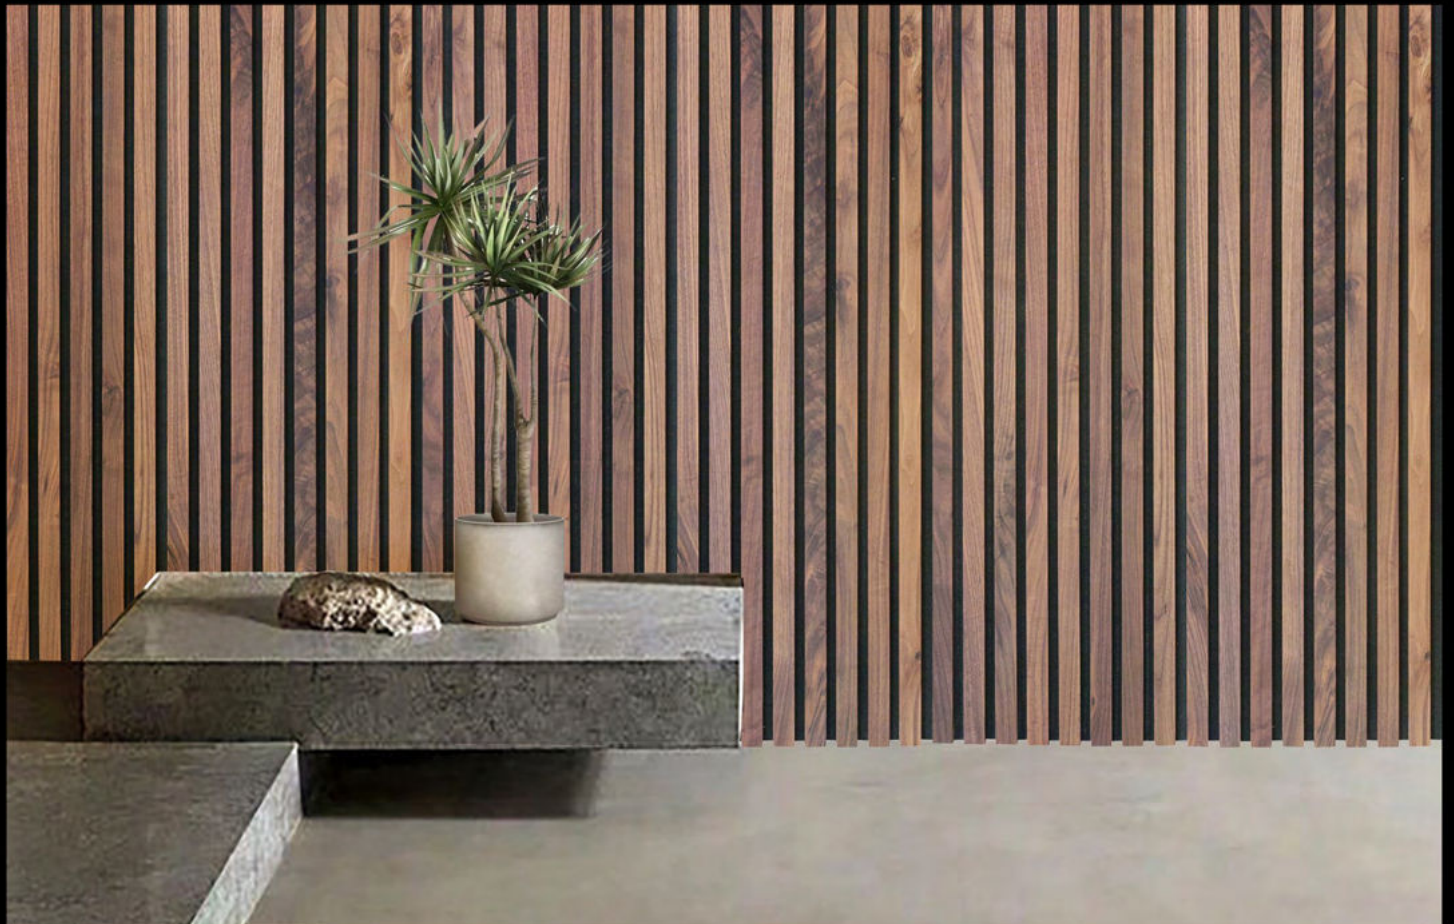

PRODUCT SPECIFICATION

Kind of wood : 100% solid wood
Walnut

Dimension : 304x2400 (mm)

Wood slats : 8pcs, 12x25x2400 (mm)

Gap between: 13mm

Felt : 9mm

Finished : PU Coating