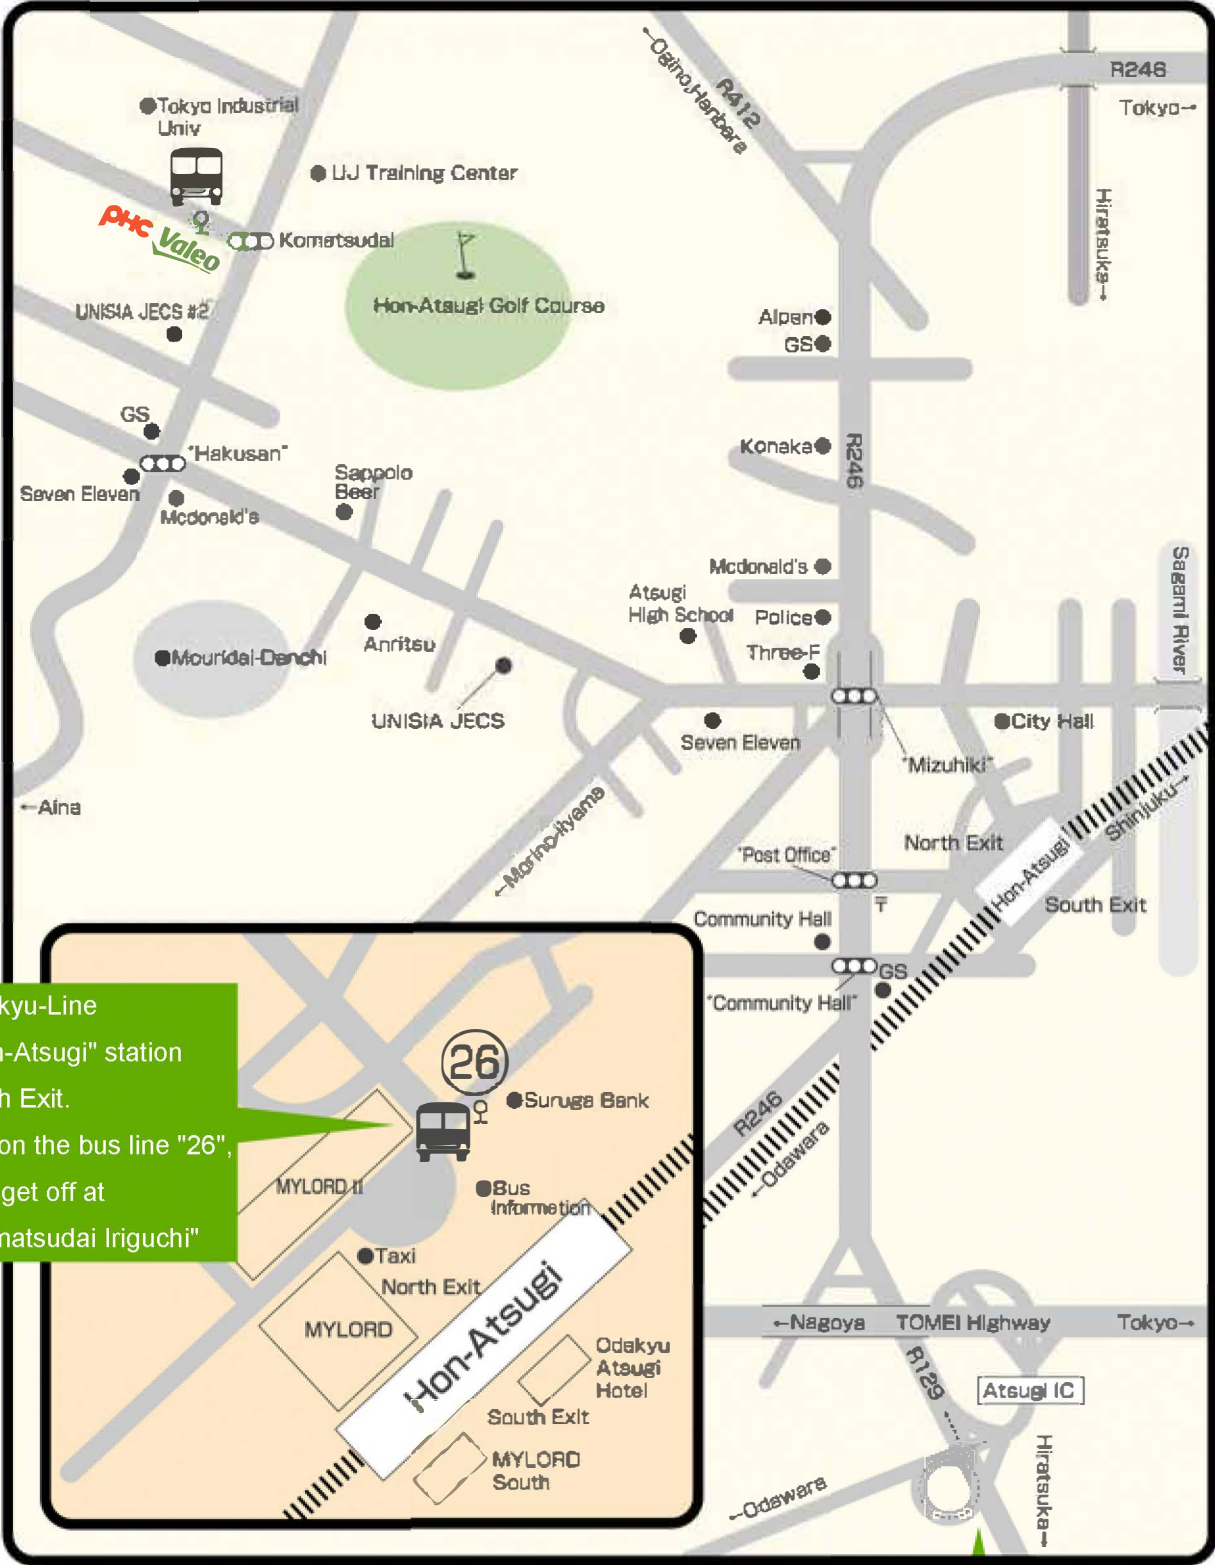

Access Map

Odakyu-Line
 "Hon-Atsugi" station
 North Exit.
 Get on the bus line "26",
 And get off at
 "Komatsudai Iriguchi"

To the direction for
 Atsugi on R246 after
 getting off Highway

VALEO KAPEC JAPAN K.K.