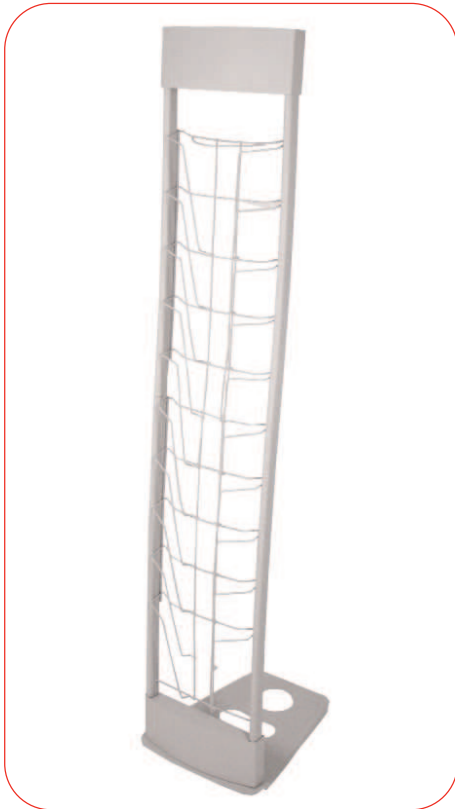

10 Up Deluxe

Features & benefits

- Curvaceous styling with 10 A4 wire frame pockets
- Slim and lightweight
- Available in Sparkling Silver
- Separates into 3 pieces
- Carry bag included

10 up deluxe consists of 3 pieces: Top, bottom and base.

Slot the bottom section onto the pegs of the base until fully secure.

Slot the top section onto the pegs of the bottom section until fully secure.

Assembled dimensions (mm):
1365mm (H) x 300mm (W) x 360mm (D)

Recommended carry bag/case size
340mm (H) x 850mm (W) x 220mm (D)

Weight:
7kg approx

Pocket dimensions (mm):
297mm (H) x 220mm (W) x 15mm (D)

Availability:
In Sparkling Silver