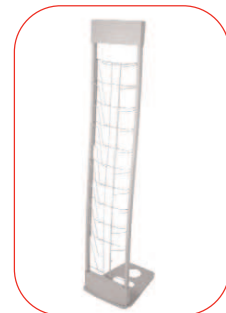

10 Up Deluxe

Features & benefits

- Curvaceous styling with 10 A4 wire frame pockets
- Slim and lightweight
- Available in Sparkling Silver
- Separates into 3 pieces
- Carry bag included

10 up deluxe consists of 3 pieces: Top, bottom and base.

Slot the bottom section onto the pegs of the base until fully secure.

Slot the top section onto the pegs of the bottom section until fully secure.

Assembled dimensions (mm):
1365mm (H) x 300mm (W) x 360mm (D)

Recommended carry bag/case size
340mm (H) x 850mm (W) x 220mm (D)

Weight:
7kg approx

Pocket dimensions (mm):
297mm (H) x 220mm (W) x 15mm (D)

Availability:
In Sparkling Silver