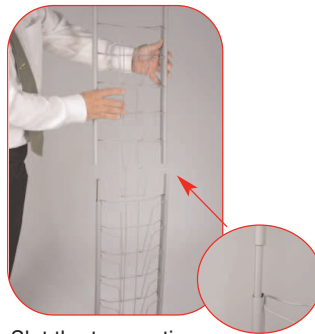

10 Up Deluxe

Features & benefits

- Curvaceous styling with 10 A4 wire frame pockets
- Slim and lightweight
- Available in Sparkling Silver
- Separates into 3 pieces
- Carry bag included

10 up deluxe consists of 3 pieces: Top, bottom and base.

Slot the bottom section onto the pegs of the base until fully secure.

Slot the top section onto the pegs of the bottom section until fully secure.

Assembled dimensions (mm):
1365mm (H) x 300mm (W) x 360mm (D)

Recommended carry bag/case size
340mm (H) x 850mm (W) x 220mm (D)

Weight:
7kg approx

Pocket dimensions (mm):
297mm (H) x 220mm (W) x 15mm (D)

Availability:
In Sparkling Silver