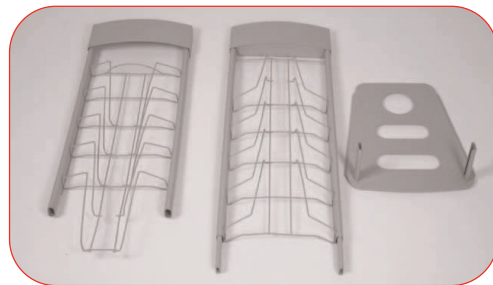

10 Up Deluxe

Features & benefits

- Curvaceous styling with 10 A4 wire frame pockets
- Slim and lightweight
- Available in Sparkling Silver
- Separates into 3 pieces
- Carry bag included

10 up deluxe consists of 3 pieces: Top, bottom and base.

Slot the bottom section onto the pegs of the base until fully secure.

Slot the top section onto the pegs of the bottom section until fully secure.

Assembled dimensions (mm):
1365mm (H) x 300mm (W) x 360mm (D)

Recommended carry bag/case size
340mm (H) x 850mm (W) x 220mm (D)

Weight:
7kg approx

Pocket dimensions (mm):
297mm (H) x 220mm (W) x 15mm (D)

Availability:
In Sparkling Silver