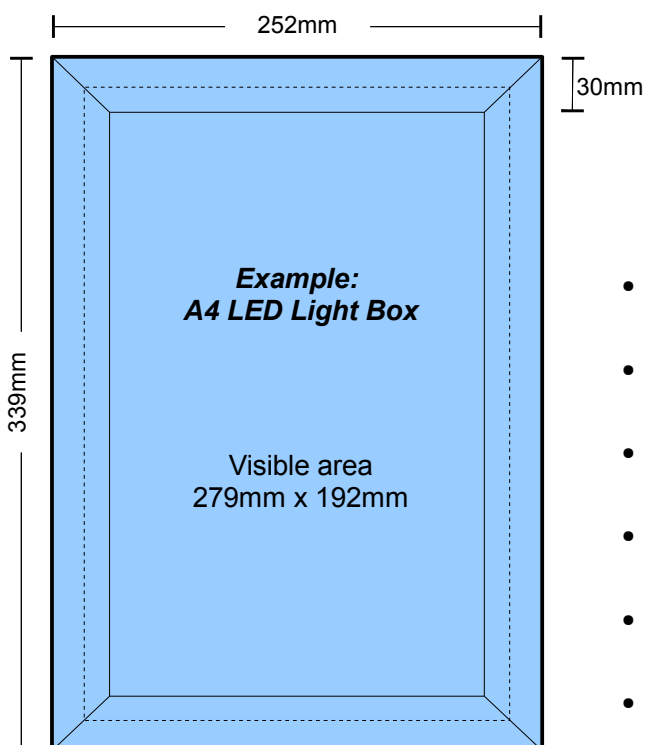

## LED Edge Light Poster Frame

LED edge light poster frames offer fantastic illumination and a super slim frame profile. Our LED light boxes are just 22mm deep. Because these light boxes are low voltage the power consumption is a fraction of traditional fluorescent tube powered light boxes. This is the environmental friendly light box which will save you money on running costs.

- *Super slim frame - Only 22mm!*
- *Energy saving LED illumination technology*
- *Snap open frame for easy graphic change*
- *High illumination and even light distribution*
- *1mm protective poster cover*
- *Silver anodised aluminium frame*

	<b>A4 (297x210)</b>	<b>A3 (420x297)</b>	<b>A2 (594x420)</b>	<b>A1 (840x594)</b>	<b>A0 (1188x840)</b>
<b>External Size (mm)</b>	339 x 252	462 x 339	636 x 462	882 x 636	1230 x 882
<b>Visible Area (mm)</b>	279 x 192	402 x 279	576 x 402	822 x 576	1170 x 822
<b>Average Brightness (LUX)</b>	2300	1600	1400	2300	2000
<b>Box Size (mm) (Individual)</b>	400 x 325 x 70	540 x 435 x 70	720 x 555 x 70	990 x 770 x 85	1360 x 990 x 80
<b>Gross Weight Inc. Box (g)</b>	1800	2800	4600	12600	21800
<b>Quantity per Pallet</b>	252	144	108	37	17