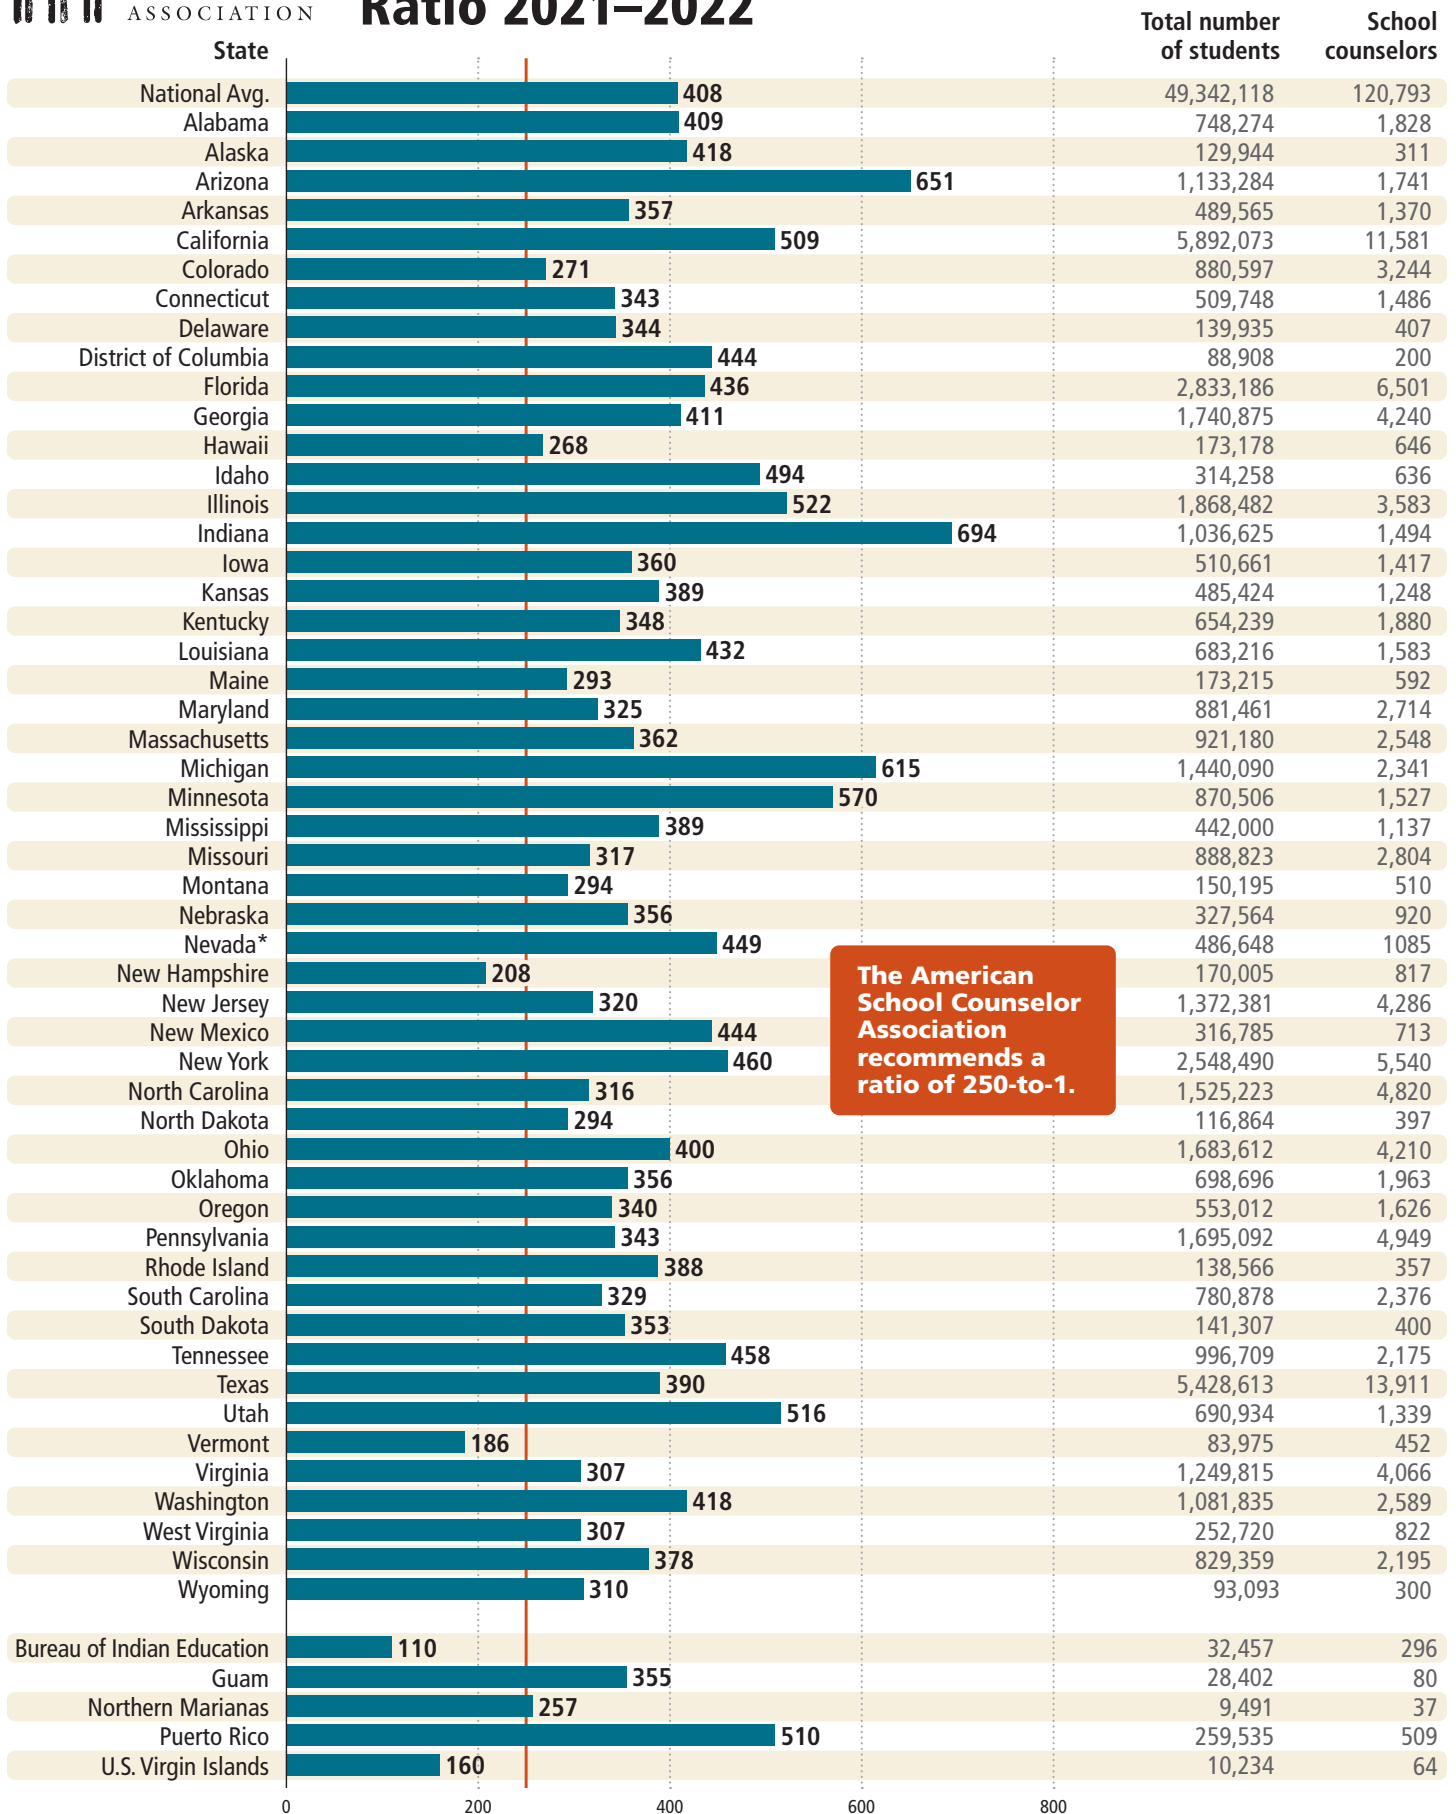

Student-to-School-Counselor Ratio 2021–2022

The American School Counselor Association recommends a ratio of 250-to-1.

Data Source: U.S. Department of Education, National Center for Education Statistics, Common Core of Data (CCD), State Nonfiscal Public Elementary/Secondary Education Survey, 2021-22 v.1a. <http://nces.ed.gov/ccd/elsi/>
 * Note: Data for Nevada school counselors was not available. 2020-21 data is used here.