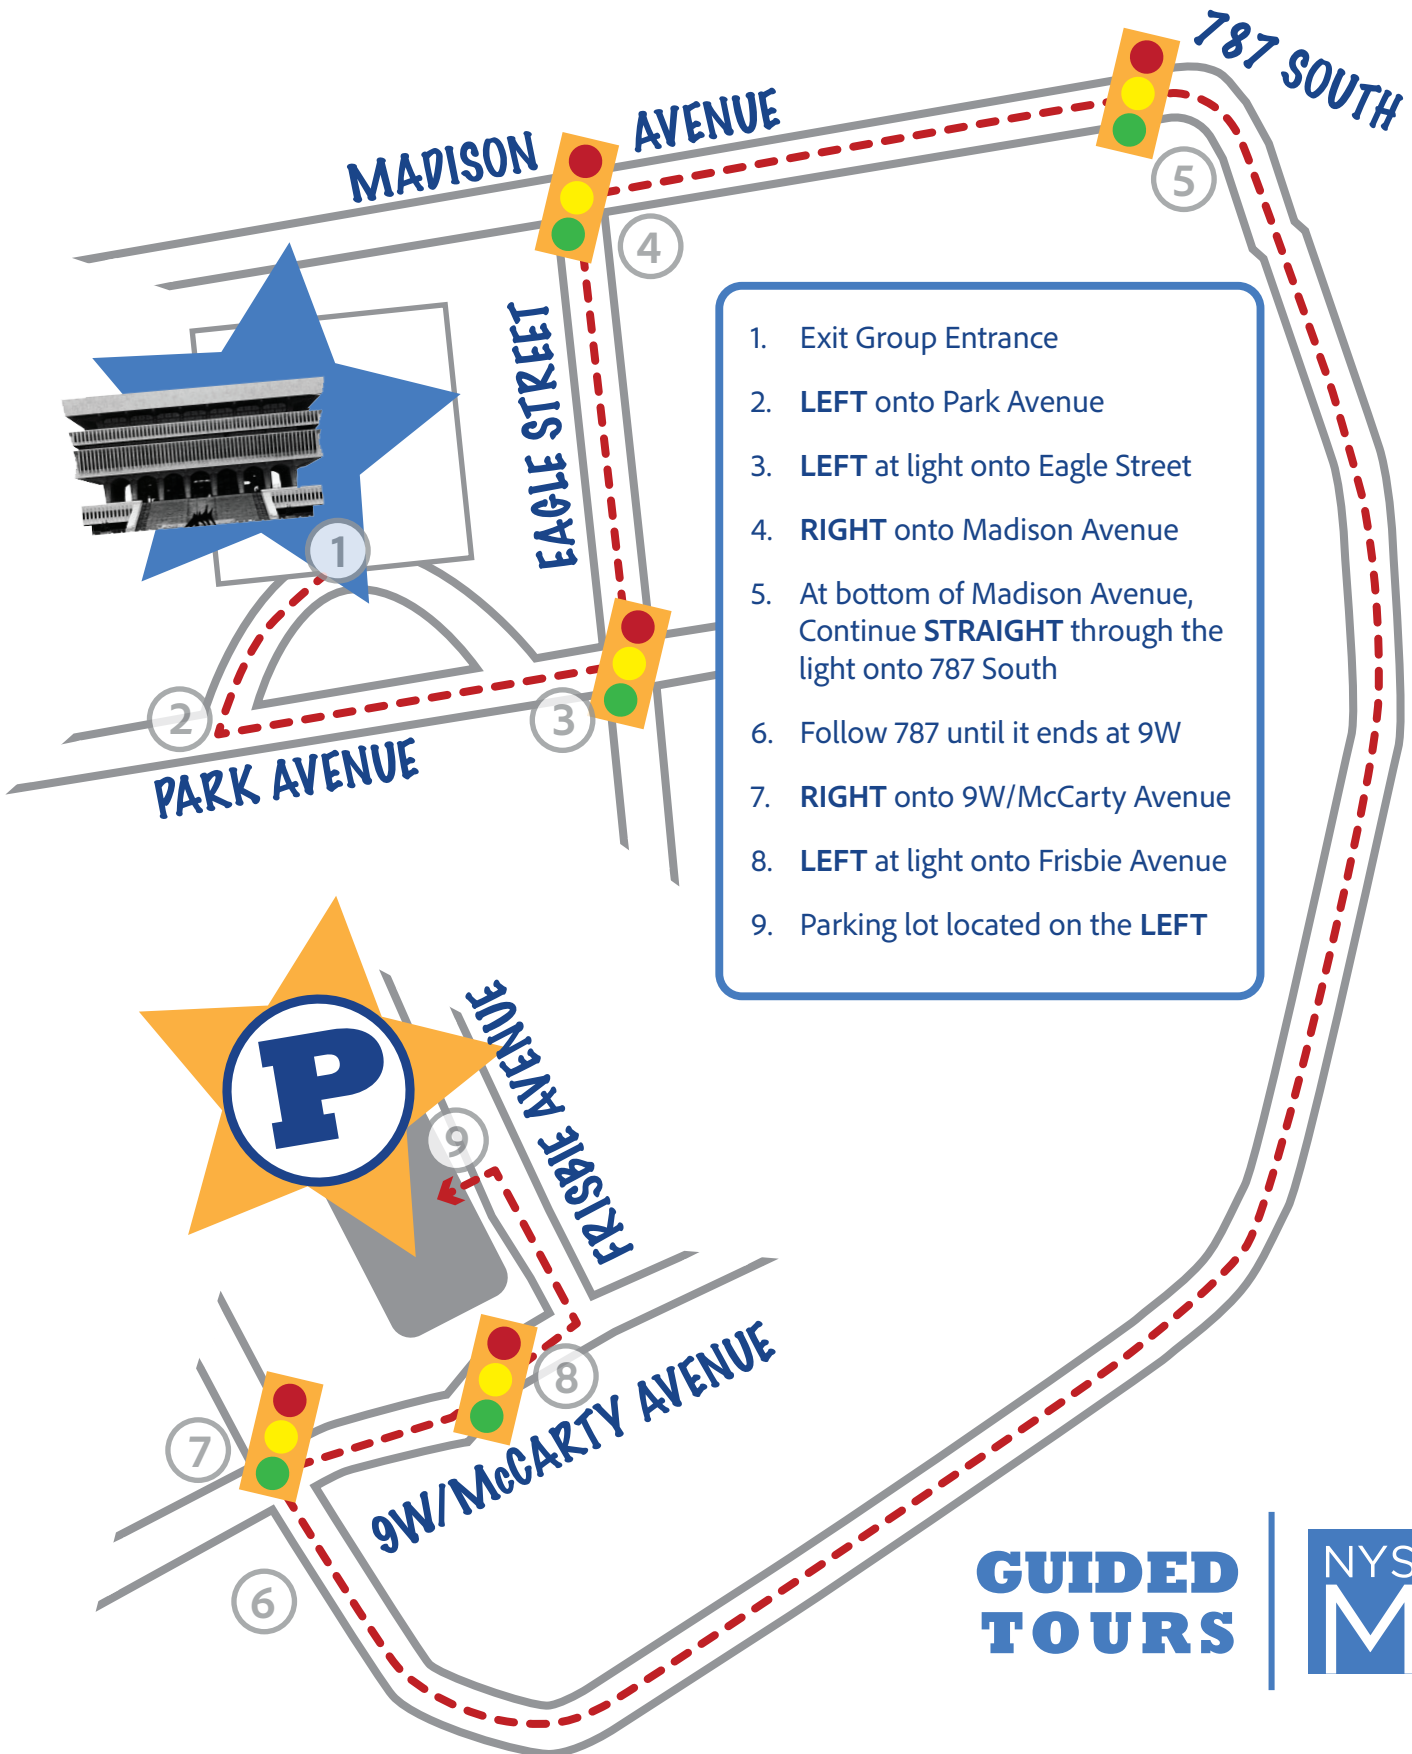

# OFF-SITE BUS PARKING

1. Exit Group Entrance
2. **LEFT** onto Park Avenue
3. **LEFT** at light onto Eagle Street
4. **RIGHT** onto Madison Avenue
5. At bottom of Madison Avenue, Continue **STRAIGHT** through the light onto 787 South
6. Follow 787 until it ends at 9W
7. **RIGHT** onto 9W/McCarty Avenue
8. **LEFT** at light onto Frisbie Avenue
9. Parking lot located on the **LEFT**

**GUIDED  
TOURS**