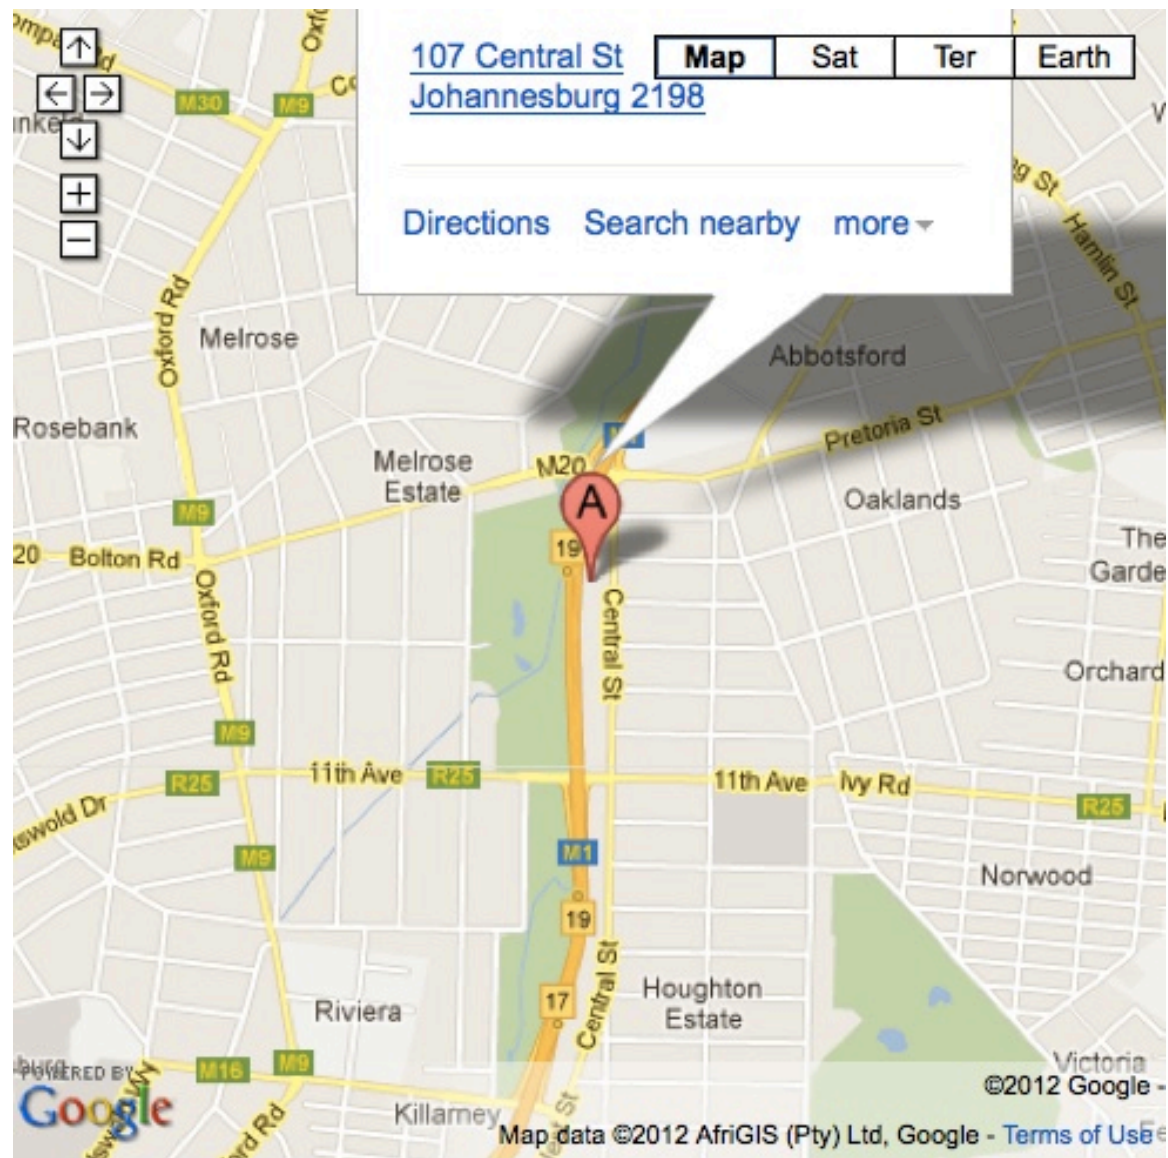

## Directions to the Nelson Mandela Centre of Memory

### From Midrand/Sandton on M1 (South):

- Take the Glenhove off ramp
- There is a set of traffic lights at the top of the off ramp. Carry on straight – you will cross over Glenhove Road. You will be in Central Street
- About 50 metres down Central, street on the right you will see the Nelson Mandela Centre of Memory
- Turn right into the Centre of Memory. There is security at the gate.

### From Johannesburg CBD on M1 (North):

- Take the Glenhove off ramp
- Turn right at the top of the off ramp into Glenhove Road
- At the next set of traffic lights turn right into Central Street
- About 50 metres down Central Street on the right you will see the Nelson Mandela Centre of Memory
- Turn right into the Centre of Memory. There is security at the gate.