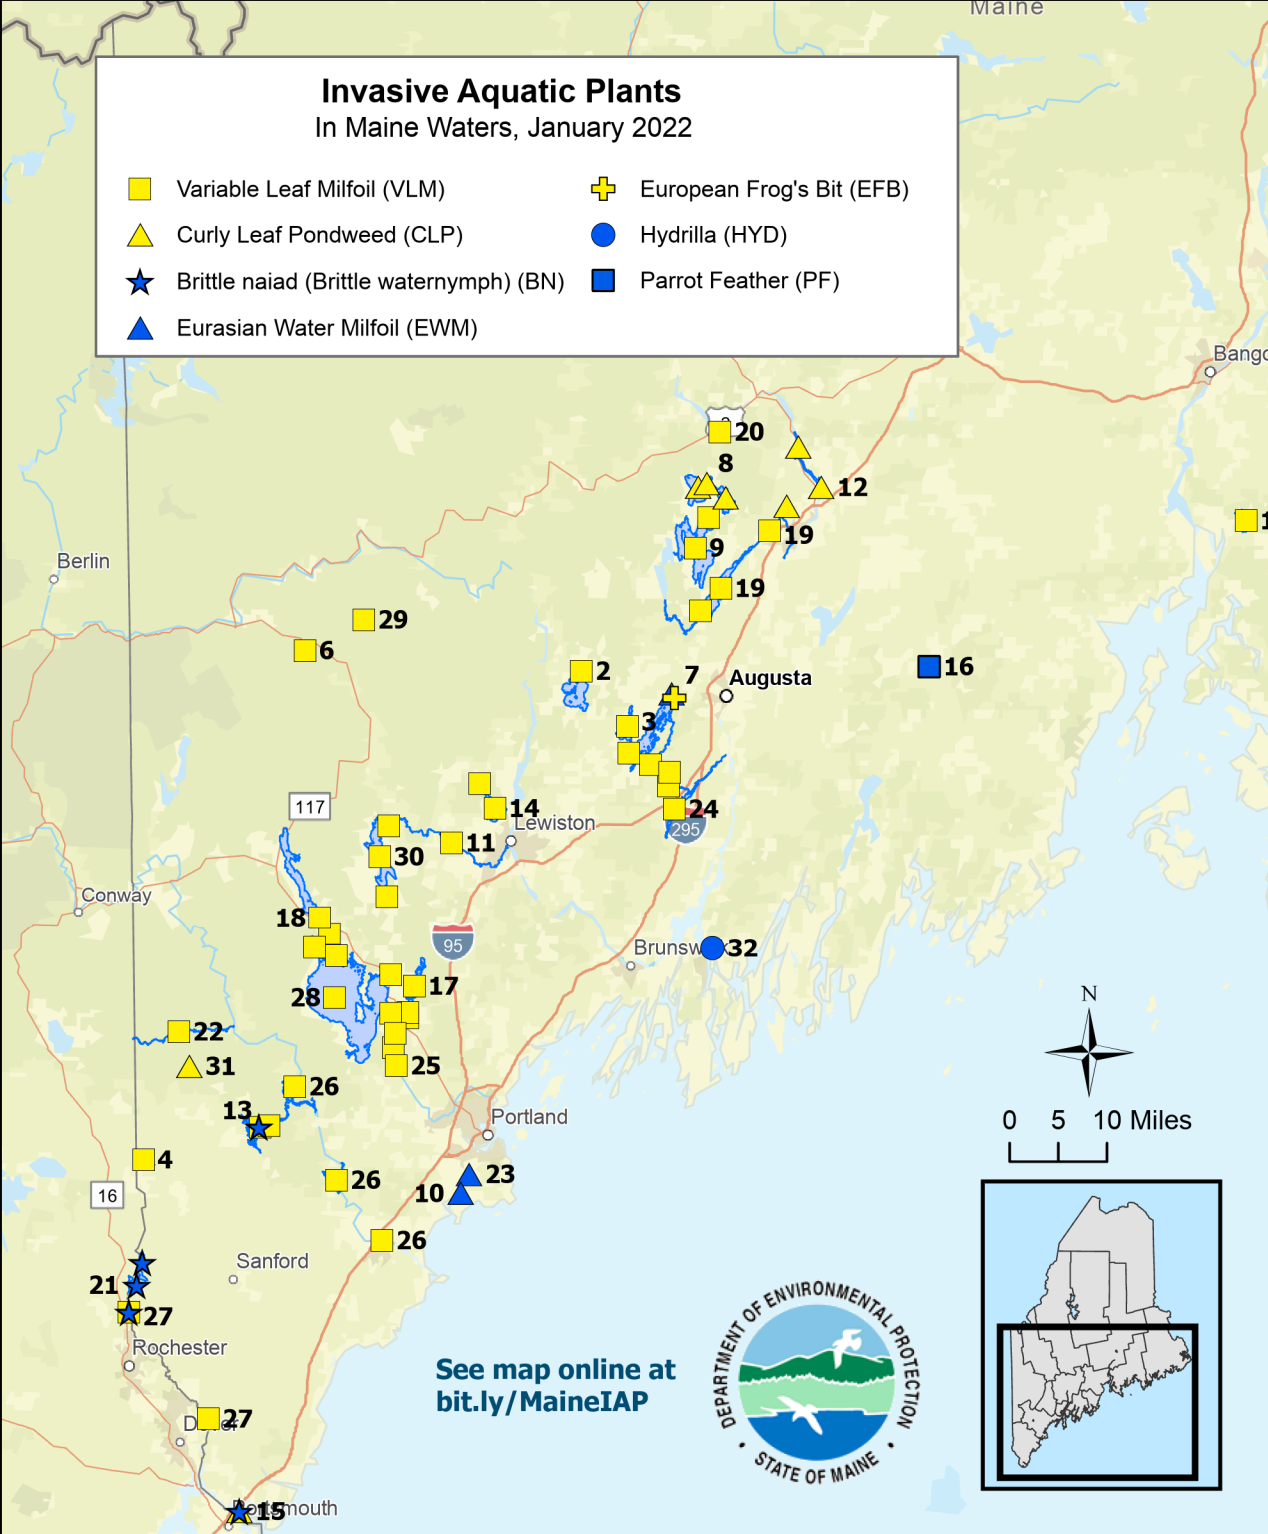

## Invasive Aquatic Plants In Maine Waters, January 2022

- |  |  |
|--|--|
| <ul style="list-style-type: none"> <li><span style="color: yellow;">■</span> Variable Leaf Milfoil (VLM)</li> <li><span style="color: yellow;">▲</span> Curly Leaf Pondweed (CLP)</li> <li><span style="color: blue;">★</span> Brittle naiad (Brittle water nymph) (BN)</li> <li><span style="color: blue;">▲</span> Eurasian Water Milfoil (EWM)</li> </ul> | <ul style="list-style-type: none"> <li><span style="color: blue;">+</span> European Frog's Bit (EFB)</li> <li><span style="color: blue;">●</span> Hydrilla (HYD)</li> <li><span style="color: blue;">■</span> Parrot Feather (PF)</li> </ul> |
|--|--|

Key	Infested Waterbodies	Species
1	Alamoosook Lake	VLM
2	Androscoggin Lake	VLM
3	Annabessacook Lake	VLM
4	Balch Pond	VLM
5	Big Lake and Lewy Lake	VLM
6	Bryant Pond	VLM
7	Cobbossee Lake and Jug Stream	EWM, EFB, VLM
8	East Pond and The Serpentine	VLM
9	Great Pond and Great Meadow Stream	VLM
10	Grondin Pond	EWM
11	Hogan Pond and Little Androscoggin River	VLM
12	Kennebec River (Includes Fish Brook, Fairfield)	CLP, VLM
13	Lake Arrowhead	BN, VLM
14	Lake Auburn and The Basin	VLM
15	Legion Pond	BN, CLP
16	Liberty Private Pond	PF
17	Little Sebago Lake (Includes Collins Pond and Mill Pond)	VLM
18	Long Lake and Brandy Pond	VLM
19	Messalonskee Lake (Includes Belgrade Stream and Messalonskee Stream)	VLM
20	Mill Stream (Norridgewock)	VLM
21	Northeast Pond and Milton Pond	BN
22	Ossipee River (Porter, Parsonsfield)	VLM
23	Pleasant Hill Pond	EWM
24	Pleasant Pond and Cobbossee Stream (Includes Horseshoe Pond and Purgatory Stream)	VLM
25	Presumpscot River (Includes Dundee Pond and North Gorham Pond)	VLM
26	Saco River (Limington Rips to Bonney Eagle Dam, Skelton Flowage)	VLM
27	Salmon Falls River (Salmon Falls R. Reservoir [VLM only], Spaulding Pond)	BN, VLM
28	Sebago Lake (Includes Sebago Cove, Songo River, and Panther Run)	VLM
29	Shagg Pond	VLM
30	Thompson Lake and The Heath	VLM
31	West Pond	CLP
32	Woolwich Ponds	HYD