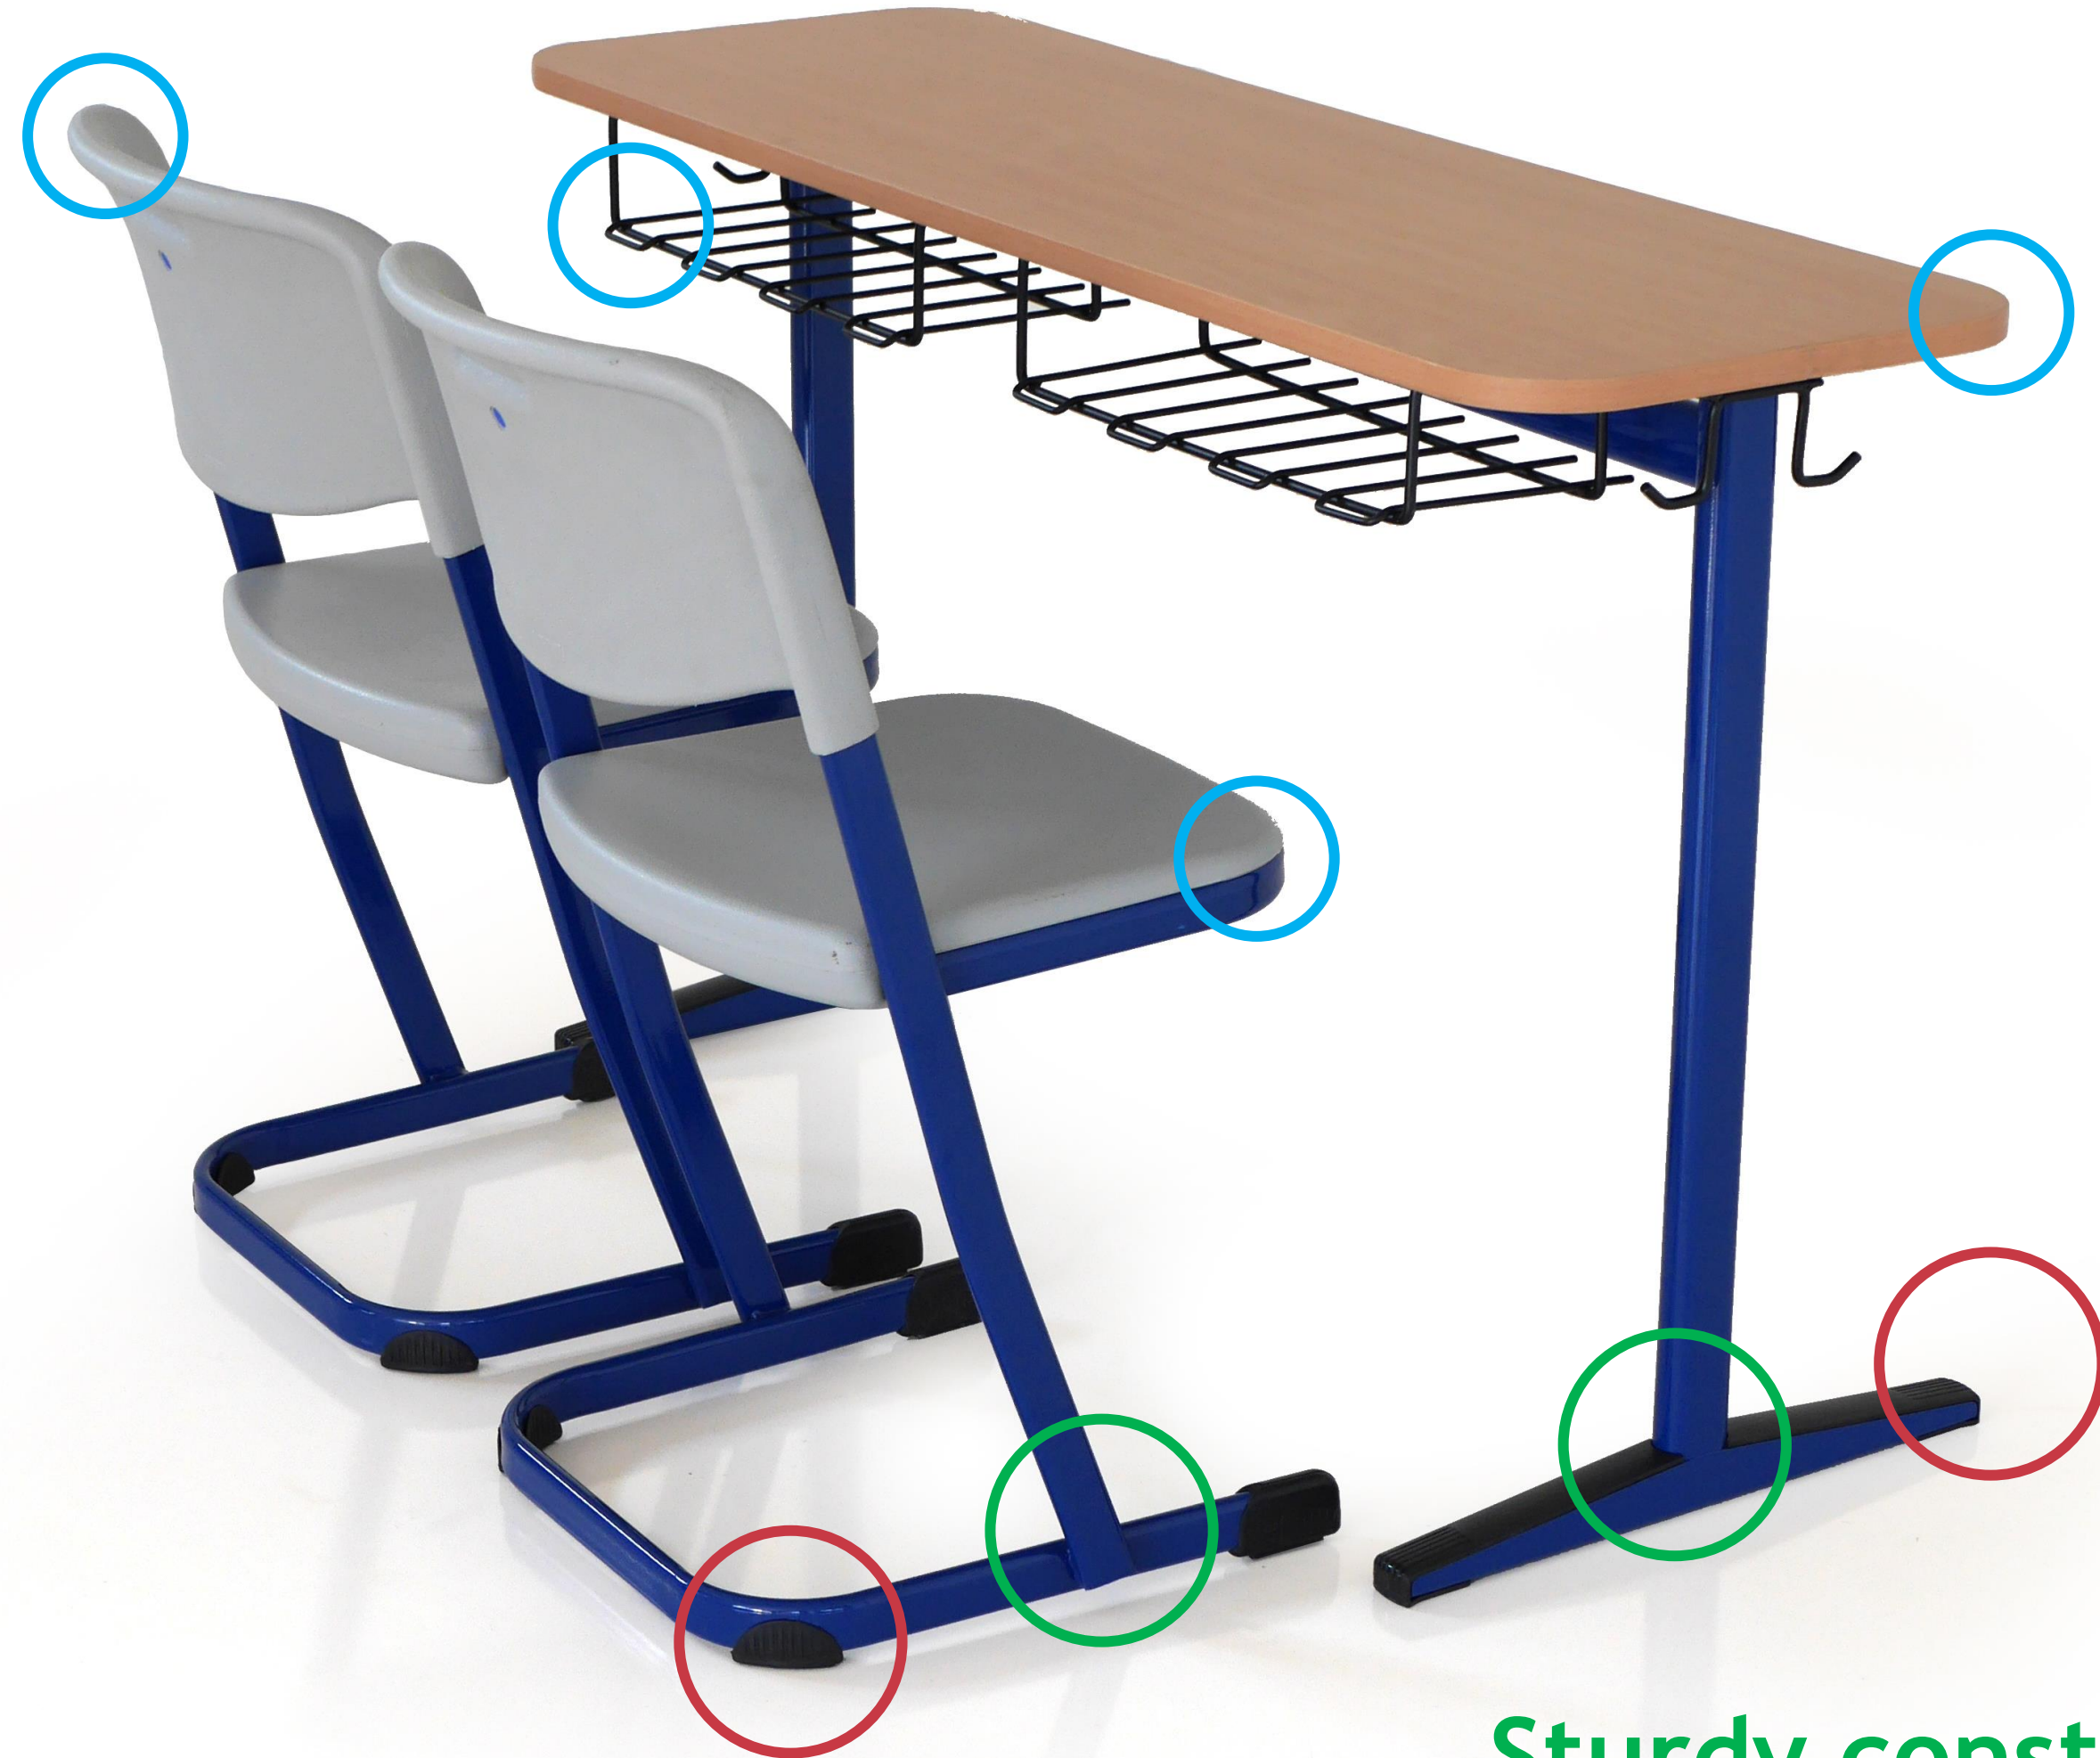

INFINITI

#3

Safety &
Durability

Rounded edges

Protection glides

Sturdy construction