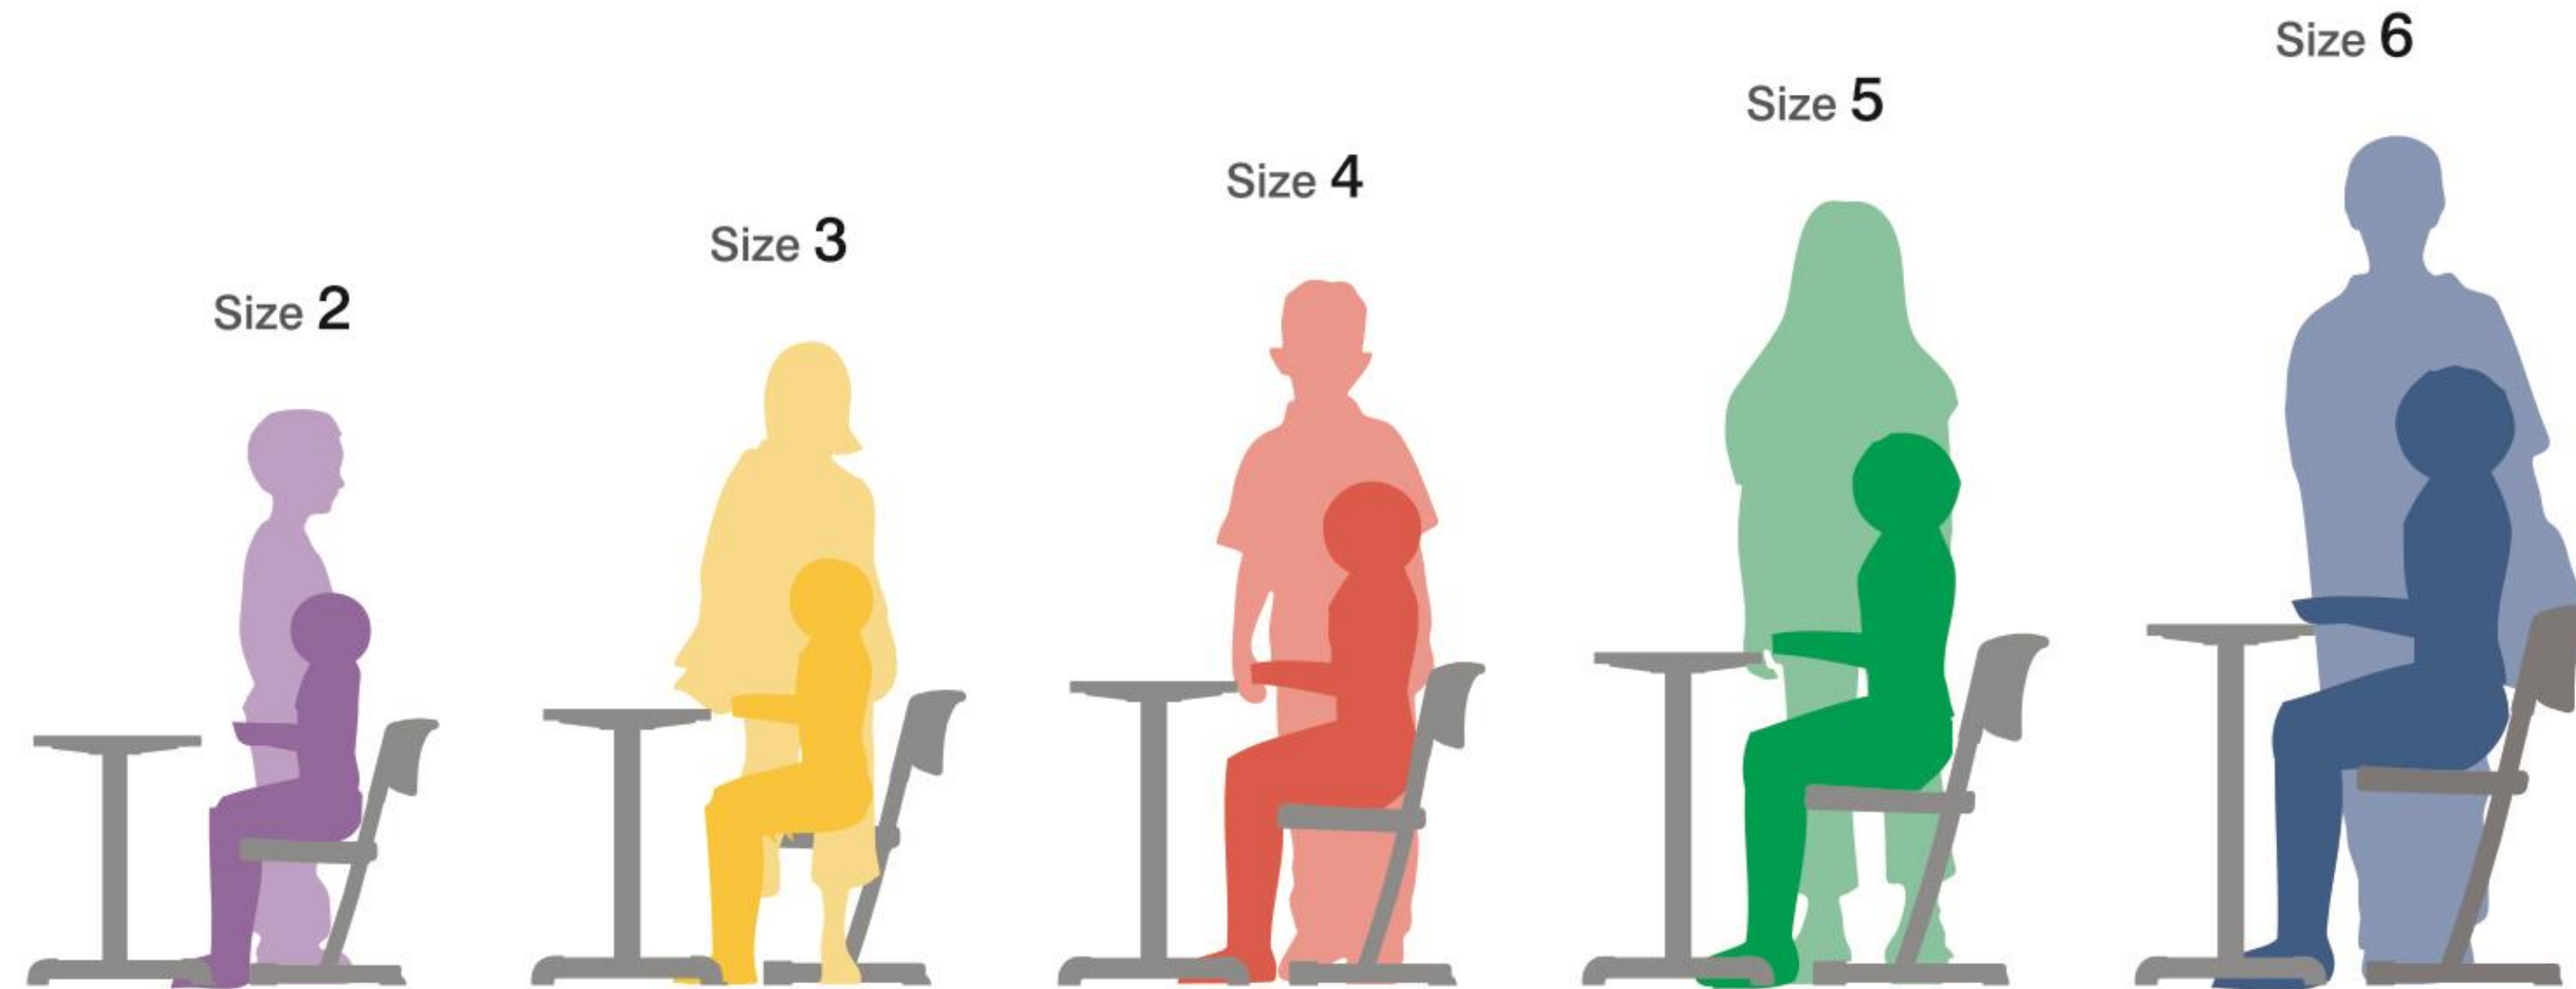

#3

Safety &
Durability

Durable, sturdy and functional

Ergonomics in the classroom

INFINITI

#4

Ergonomic design

Age group	3-5	6-8	9-10	11-13	14+
Student height	84-115	104-135	118-147	120-165	145-180
Table height	52	58	64	70	76
Seat height	30	34	38	42	46
For grades	Preschool	1, 2, 3	4, 5	6, 7, 8	9, 10, Univ

5 sizes to suit every height and age group

(heights in cm)

The right size for every height and age group

INFINITI

#4

Ergonomic
design

One size does NOT fit all

INFINITI