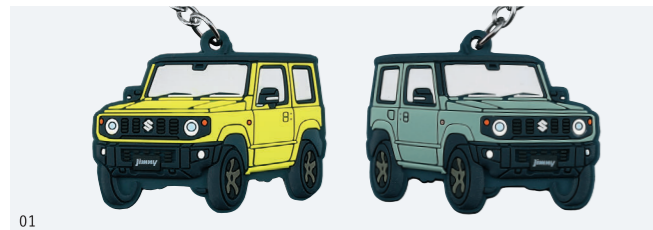

KEYRING 4W

01 Jimny (Japanese kei-car ver.) Reversible Rubber Keyring

Material : ATBC-PVC / Size : H40mm×W50mm×D8mm
99000-79NK0-030

02 Jimny Reversible Rubber Keyring

Material : ATBC-PVC / Size : H39.7mm×W50mm×D8mm
99000-79NK0-031

03 Swift Reversible Rubber Keyring

Material : ATBC-PVC / Size : H31.7mm×W55mm×D8mm
99000-79NK0-037

04 Swift Sport Reversible Rubber Keyring

Material : ATBC-PVC / Size : H31.7mm×W55mm×D8mm
99000-79NK0-038

05 HUSTLER Reversible Rubber Keyring

Material : ATBC-PVC / Size : H40mm×W51mm×D8mm
99000-79NK0-033

06 Lapin Reversible Rubber Keyring

Material : ATBC-PVC / Size : H33.8mm×W50mm×D8mm
99000-79NK0-034

07 Spacia Custom Reversible Rubber Keyring

Material : ATBC-PVC
Size : H41.9mm×W51mm×D8mm
99000-79NK0-032

08 Spacia GEAR Reversible Rubber Keyring

Material : ATBC-PVC
Size : H40mm×W54mm×D11mm
99000-79NK0-007

09 SOLIO BANDIT Reversible Rubber Keyring

Material : ATBC-PVC
Size : H36.4mm×W50mm×D8mm
99000-79NK0-039

10 XBEE Reversible Rubber Keyring

Material : ATBC-PVC
Size : H37mm×W55mm×D11mm
99000-79NK0-010

11 Twin Reversible Rubber Keyring

Material : ATBC-PVC
Size : H36mm×W51mm×D8mm
99000-79NK0-036

12 MIGHTY BOY Reversible Rubber Keyring

Material : ATBC-PVC
Size : H33.5mm×W56mm×D8mm
99000-79NK0-035

13 ALTO WORKS Reversible Rubber Keyring

Material : ATBC-PVC
Size : H35mm×W55mm×D11mm
99000-79NK0-008

14 Jimny rhino Reversible Rubber Keyring

Material : ATBC-PVC
Size : H30mm×W61mm×D9mm
99000-79NK0-025

15 Swift Sport Rubber Keyring

Material : ATBC-PVC / Size : H25mm×W57mm×D10mm
99000-79NK0-002

16 IGNIS Rubber Keyring

Material : ATBC-PVC / Size : H25mm×W57mm×D10mm
99000-990M1-K02

17 BALENO Rubber Keyring

Material : ATBC-PVC / Size : H25mm×W57mm×D10mm
99000-990M1-K03