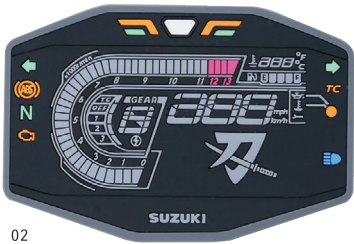

KATANA PICK UP

01

02

03

04

05

06

07

08

09

10

11

12

13

01 SUZUKI Yunomi KATANA

Material : Ceramic / Size : H104mm×W74mm×D74mm
99000-79NM0-217

02 KATANA Meter Rubber Coaster

Material : PVC / Size : H32mm×W60mm×D90mm
99000-79NM0-160

03 SUZUKI Loom Maekake KATANA Gray

Material : 100% Cotton / Size : H670mm×W450mm
Waist-cord : 2,510mm
99000-79NM0-253

04 Rubber Keyring KATANA

Material : ATBC-PVC / Size : H37mm×W64mm×D8mm
99000-79NK0-044

05 Rubber Keyring KATANA GSX1100S

Material : ATBC-PVC / Size : H32mm×W64mm×D8mm
99000-79NK0-045

06 Hand Towel KATANA

Material : 100% Cotton / Size : H300mm×W310mm
99000-79NM0-227

07 KATANA 1/12 DIE-CAST Scale Model

Material : Zinc Alloy, ABS, TPE
Size : H105mm×W60mm×D190mm / Weight : 214g
99000-79N12-KTN

08 Muffer Towel KATANA

Material : 100% Cotton / Size : H200mm×W1,100mm
99000-79NA0-407

09 Lanyard KATANA

Material : 100% Polyester
Length : 940mm
99000-79NM0-174

11 Cap KATANA

Material : 100% Cotton / with size adjuster
99000-79NA0-396

Size one size

10 Tissue Bag Cover KATANA

Material : 100% Cotton
Size : H26mm×W120mm×D60mm(when assembled)
99000-79NM0-249

12 Tote Bag KATANA

Material : 100% Cotton
Size : H370mm×W360mm×D110mm
99000-79NM0-235

13 T-shirt KATANA

Material : 100% Cotton
120 99000-79NA0-340
S 99000-79NA0-34S
M 99000-79NA0-34M
L 99000-79NA0-34L
XL 99000-79NA0-34X

Size	120	S	M	L	XL
Body Length (cm)	48	60	66	70	74
Chest (cm)	70	86	98	104	110
Sleeve Length (cm)	14	17	19	20	22