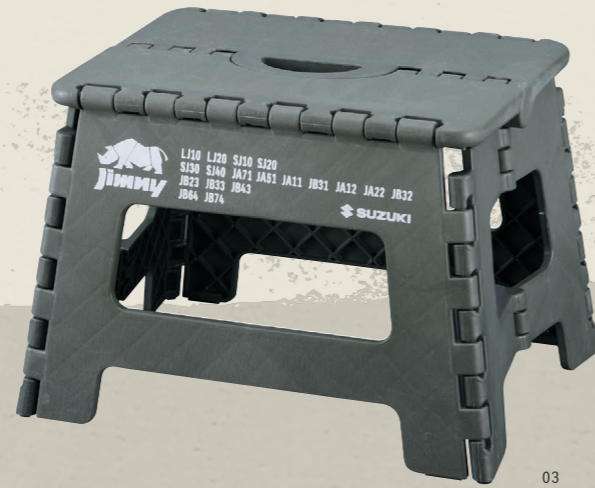

OUTDOOR/02

03

01 Spacia BASE Lantern

This design also looks great outdoors. The new Spacia BASE version is here.

Material : ABS
Size : H140mm×W90mm×D90mm
(H200mm when extended)
99000-79NM0-190

02 Dry Bag Jimny

You can use it in a variety of ways, such as a protective bag for items you don't want to get wet, or as a laundry bag.

Material : PVC
Size : H520mm×W293mm(Bottom185mm×185mm)
99000-79NM0-204

03 Folding Stool Jimny

A stool with a Jimny rhino motif. It can be used not only as a seat, but also as an interior decoration.

Material : polypropylene, calcium carbonate
Size : H220mm×W320mm×D250mm(When assembled)
99000-79NM0-205

04 Jimny Tool Box T-190

Boasting the Jimny rhino logo, it packs all the small items you need.

Material : Steel
Size : H56mm×W203mm×D109mm
Weight : 400g
99000-79NM0-179

05 Spacia BASE Tool Box T-190

A storage box with as many uses as you can come up with. It comes an embossed BASE logo.

Material : Steel
Size : H56mm×W203mm×D109mm
Weight : 400g
99000-79NM0-193

06 Spacia BASE Tool Box Y-350

This tool box has a heavy-duty look. Use it to pack your favorite tools.

Material : Steel
Size : H124mm×W373mm×D164mm
Weight : 1300g
99000-79NM0-194