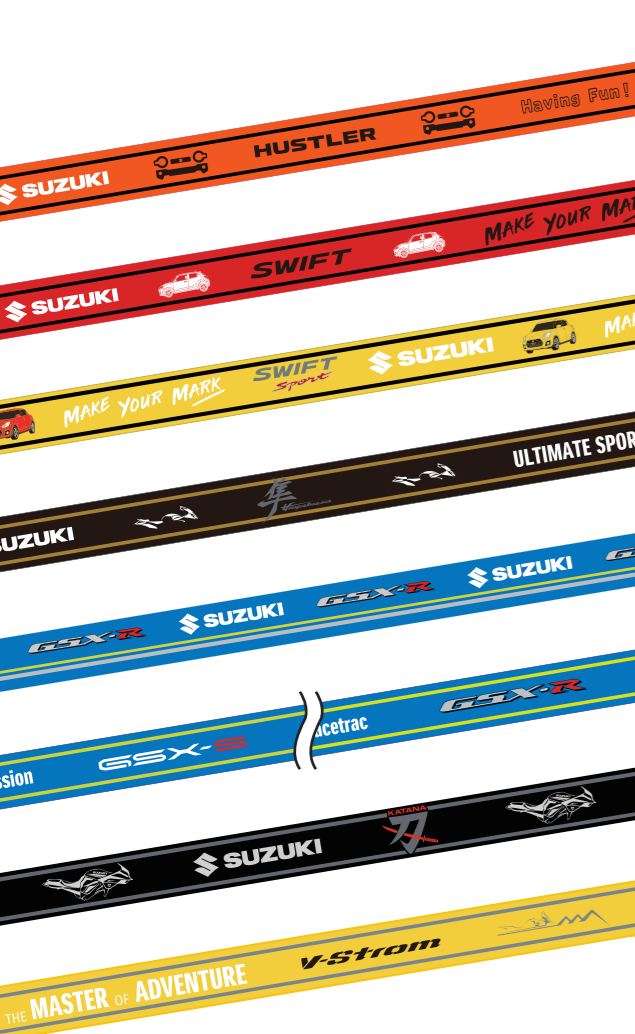

DAILY USE

01 Lanyard

Always be one with your favorite model. Can be used to attach employee IDs, keys, and other small objects.

Material : 100% Polyester / Length : 940mm

1 HUSTLER	99000-79NM0-238	2 Swift	99000-79NM0-239
3 Swift Sport	99000-79NM0-173	4 Hayabusa	99000-79NM0-240
5 GSX-R	99000-79NM0-171	6 GSX (R,S)	99000-79NM0-241
7 KATANA	99000-79NM0-174	8 V-STROM	99000-79NM0-242

02 Coin Pouch Jimny

This pouch is inspired by the wheels of the Jimny.

Material : ATBC-PVC, Polyester

Size : H70mm×W70mm×D20mm

99000-79NM0-260

03 Coin Pouch Swift Sport

Those that know it, know it! The Swift Sport wheel design.

Material : ATBC-PVC, Polyester

Size : H70mm×W70mm×D20mm

99000-79NM0-261

04 Rollerball in collaboration with LAMY

A collaboration with the vintage German writing tool maker LAMY, this pen combines function and design.

Material : Body : ABS Resin / Clip : Copper Line Chrome Coating / Size : Length : (contracted) 138mm (extended) 170mm, Weight : 18g

Made in Germany / Ink Type : Water-based

Black 99000-79NM0-104

Blue 99000-79NM0-106

Red 99000-79NM0-105

Yellow 99000-79NM0-103

05 Swift Red USB Stick (4G)

The headlight lights up when connected to a PC!!

Capacity : 4G / Size : H28mm×W30mm×D65mm

99000-990AB-US2

06 GSX-R1000R USB Stick (8G)

The headlight turns on when connected to a PC.

Store your travel memories.

Capacity : 8G / Size : H30mm×W18mm×D65mm

99000-990AB-US1