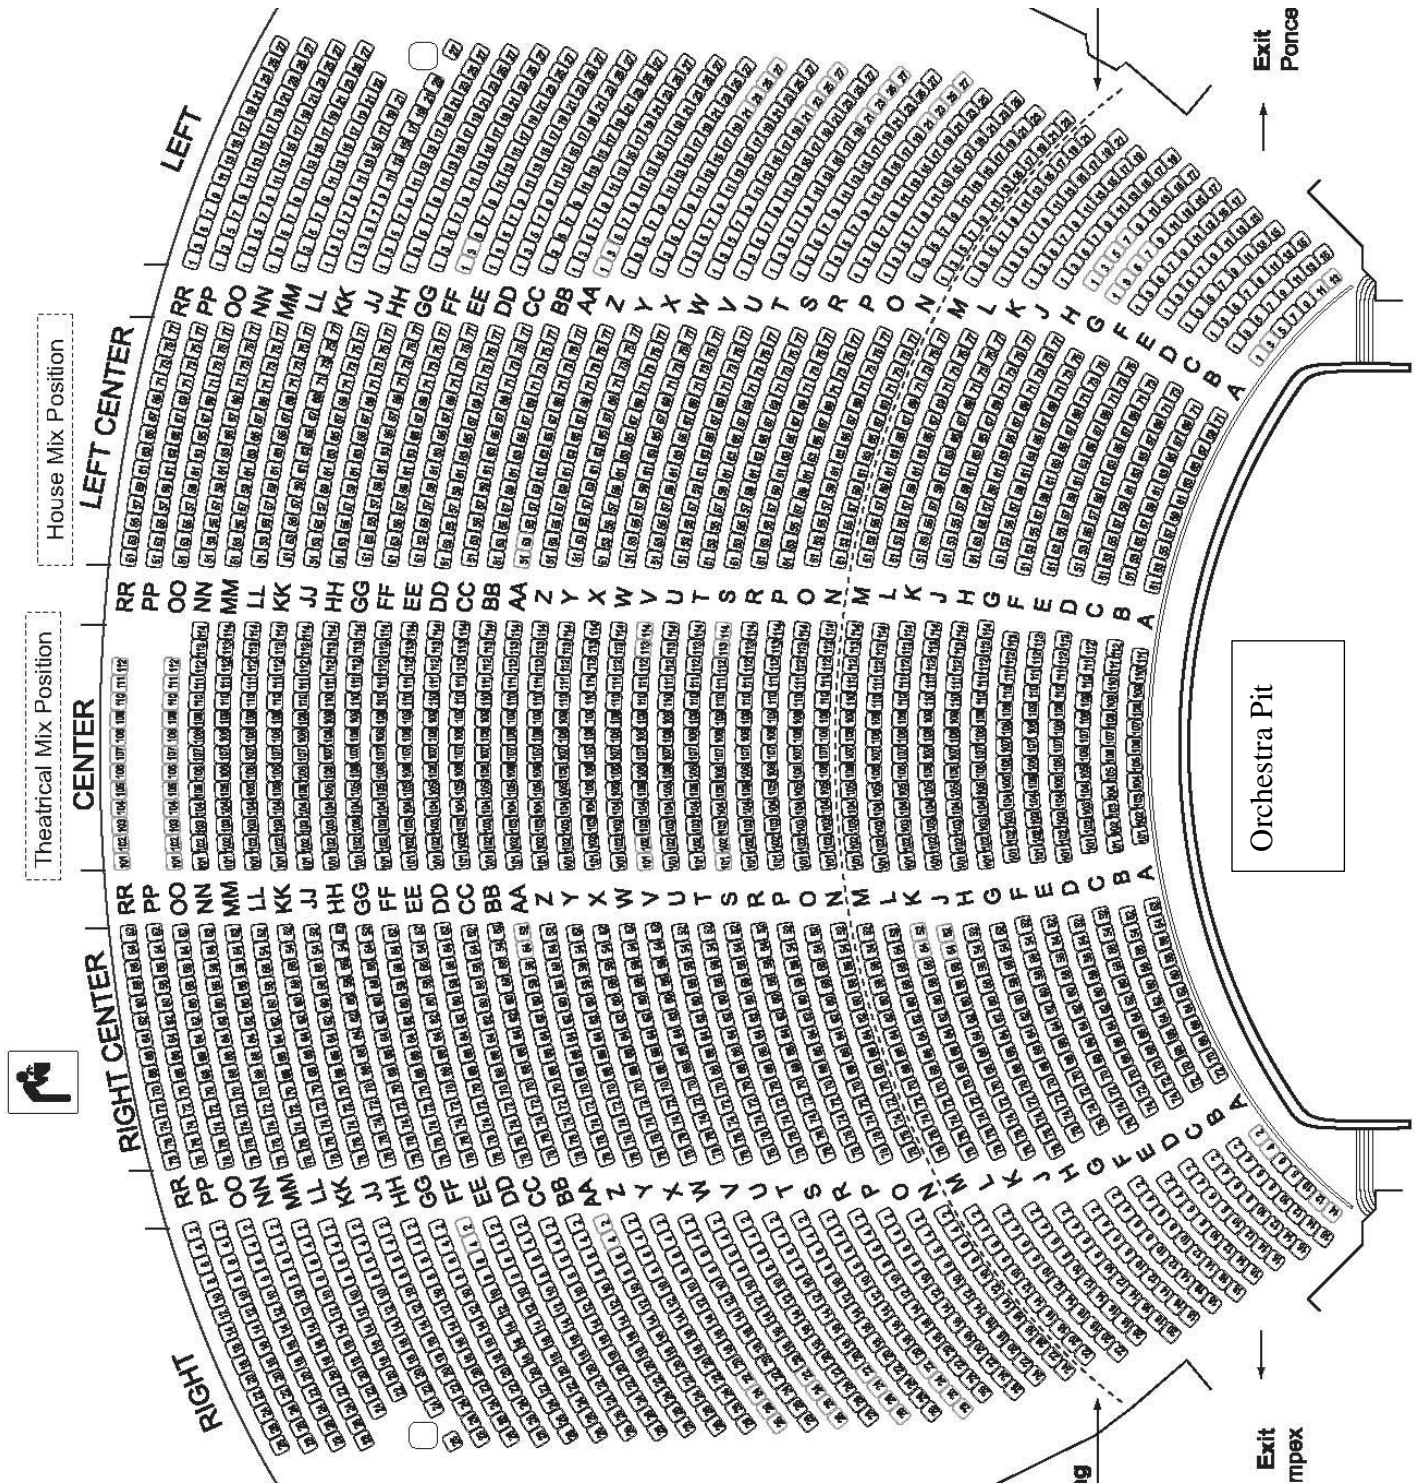

ORCHESTRA SEATING CHART

LOGE AND BALCONY LEVEL SEATING CHART

OPTIONAL ORCHESTRA PIT SEATING CHART

Orchestra Platform

TOTAL NUMBER OF
 CHAIRS IN THIS
 CONFIGURATION IS
 =156 chairs