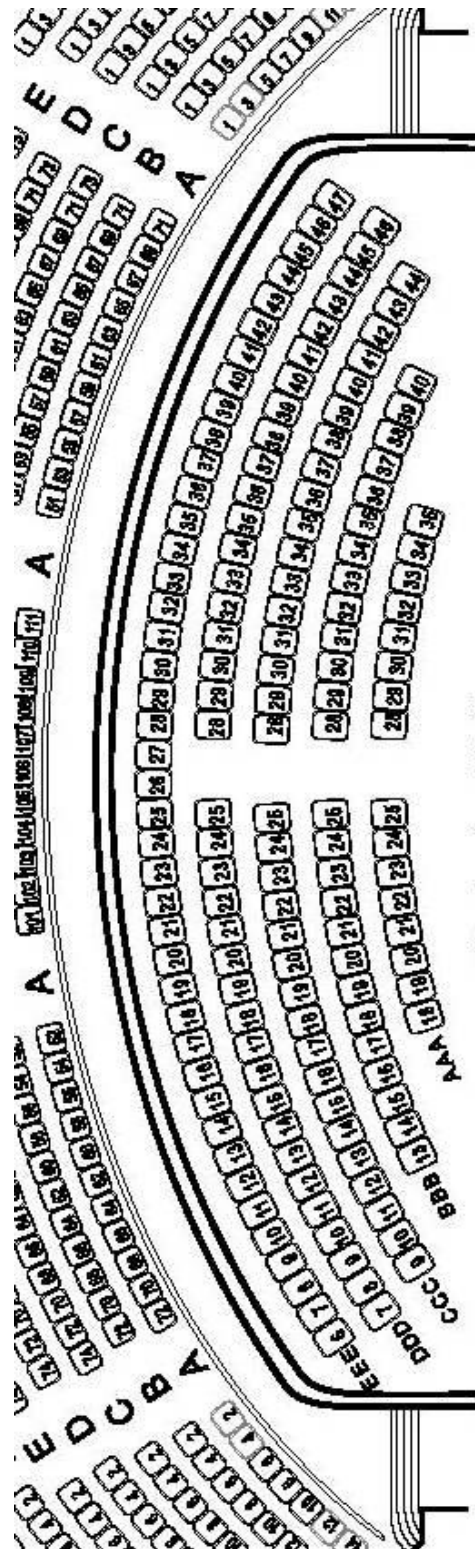

ORCHESTRA SEATING CHART

LOGE AND BALCONY LEVEL SEATING CHART

OPTIONAL ORCHESTRA PIT SEATING CHART

Orchestra Platform

TOTAL NUMBER OF
 CHAIRS IN THIS
 CONFIGURATION IS
 =156 chairs