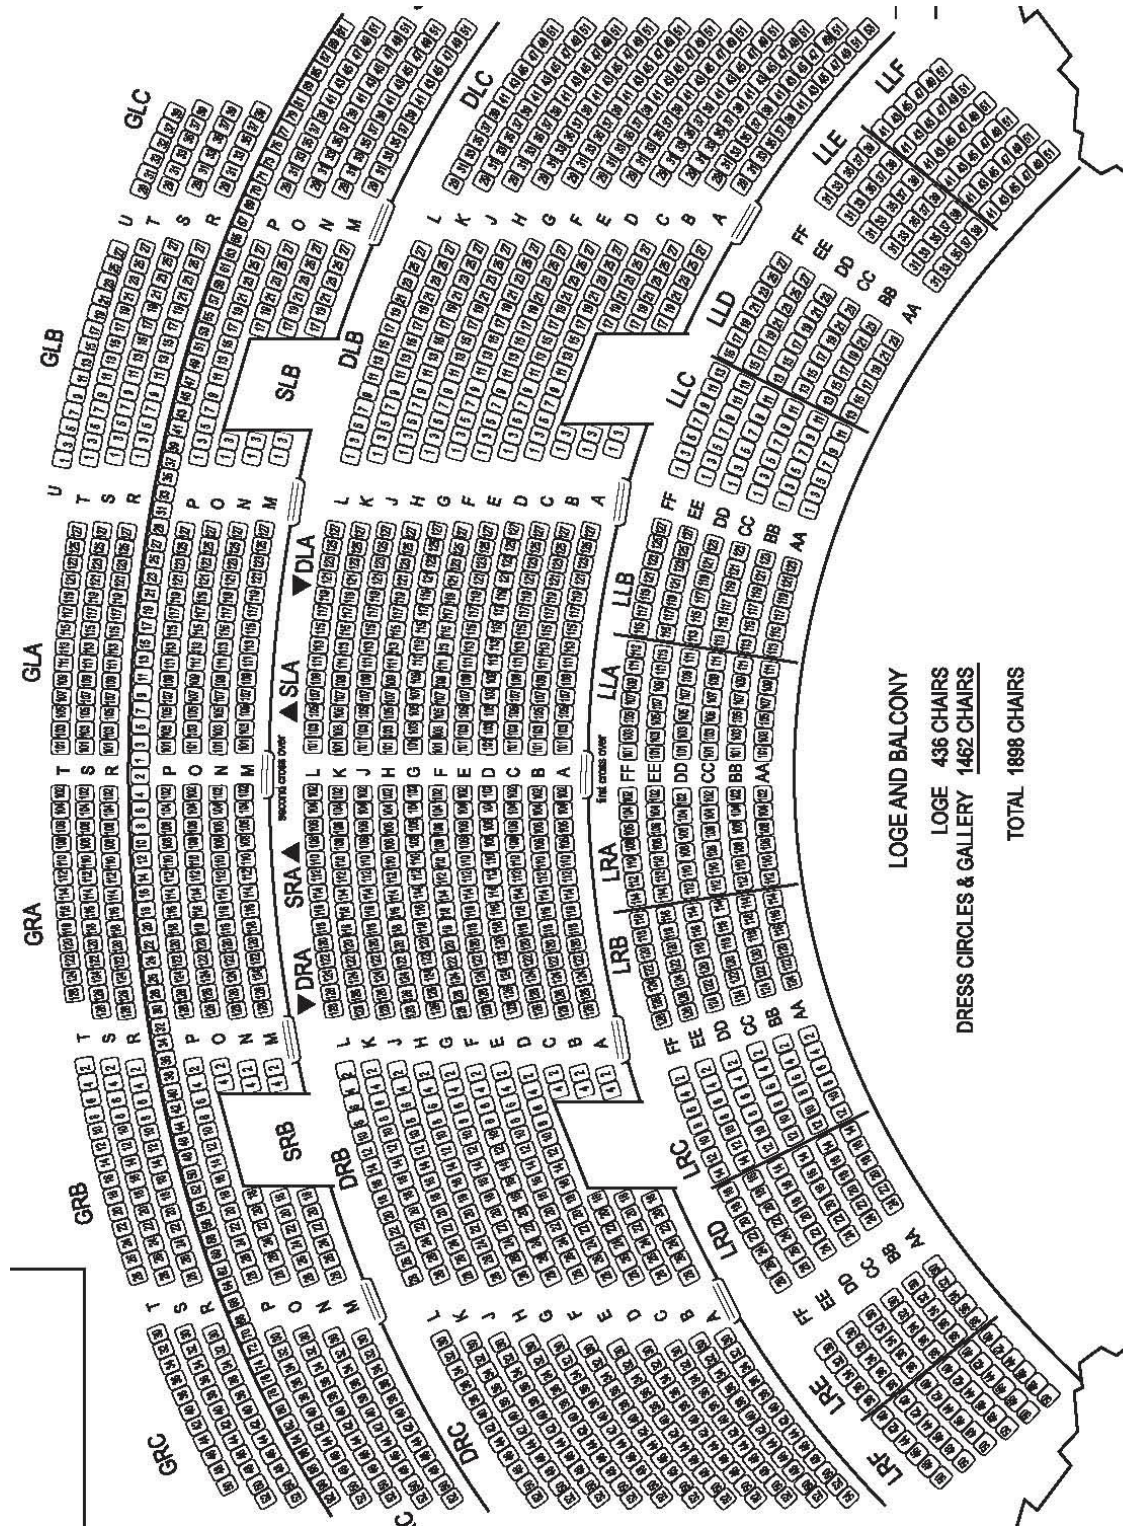

ORCHESTRA SEATING CHART

LOGE AND BALCONY LEVEL SEATING CHART

OPTIONAL ORCHESTRA PIT SEATING CHART

Orchestra Platform

TOTAL NUMBER OF
 CHAIRS IN THIS
 CONFIGURATION IS
 =156 chairs