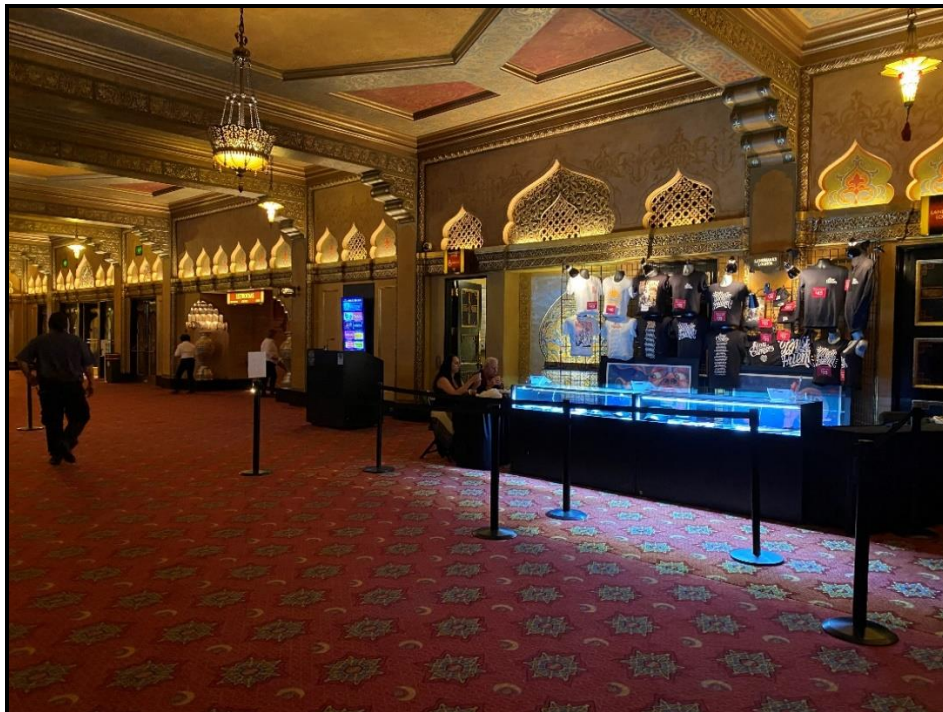

FRONT OF HOUSE LOBBY

MAIN LOBBY FACING TOWARD SPANISH ROOM

MAIN LOBBY FACING SMOKING PORCH / PONCE DE LEON ENTERANCE

FRONT OF HOUSE LOBBY MERCHANDISE SPACE

MAIN LEVEL LOBBY MERCH SETUP SPACE

MAIN LEVEL LOBBY MERCH SETUP SPACE

FRONT OF HOUSE MEZZALINE LEVEL MERCHANDISE SPACE

MEZZAINE LEVEL 2nd FLOOR – occasional merch set up / should be advanced

MEZZAINE LEVEL 2nd FLOOR - MERCHANDISE SETUP LOCATION