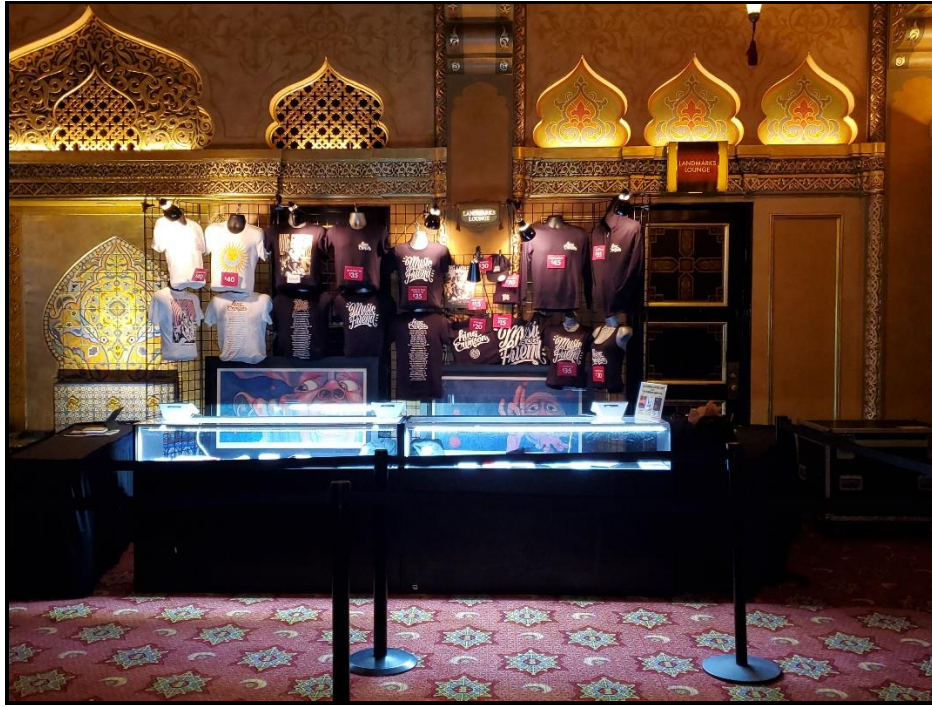

FRONT OF HOUSE LOBBY

MAIN LOBBY FACING TOWARD SPANISH ROOM

MAIN LOBBY FACING SMOKING PORCH / PONCE DE LEON ENTERANCE

FRONT OF HOUSE LOBBY MERCHANDISE SPACE

MAIN LEVEL LOBBY MERCH SETUP SPACE

MAIN LEVEL LOBBY MERCH SETUP SPACE

FRONT OF HOUSE MEZZALINE LEVEL MERCHANDISE SPACE

MEZZAINE LEVEL 2nd FLOOR – occasional merch set up / should be advanced

MEZZAINE LEVEL 2nd FLOOR - MERCHANDISE SETUP LOCATION