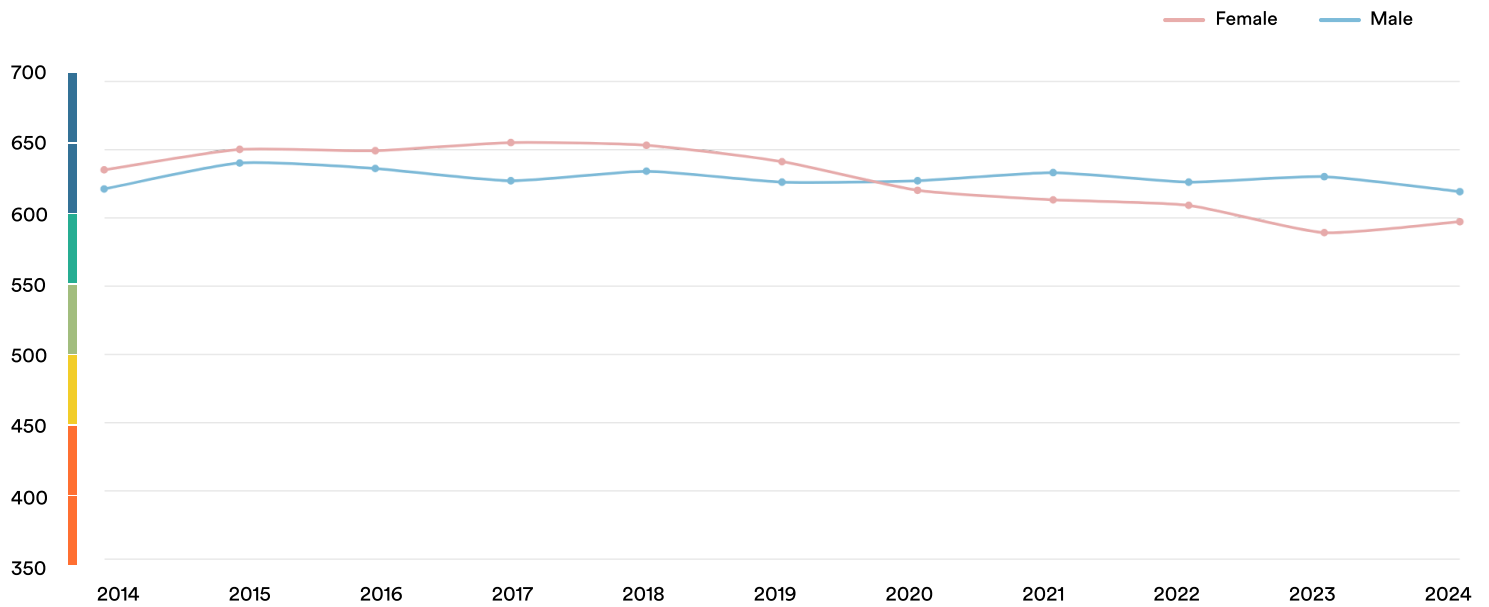

 Sweden

#4

Ranked no. 4 out of 116 countries

EF EPI score: 608 -1

Global average score: 477

Position in Europe: 3 of 35

Proficiency Trends

Key ■ Very high ■ High ■ Moderate ■ Low ■ Very low

## Age Trends

## Gender Trends

---