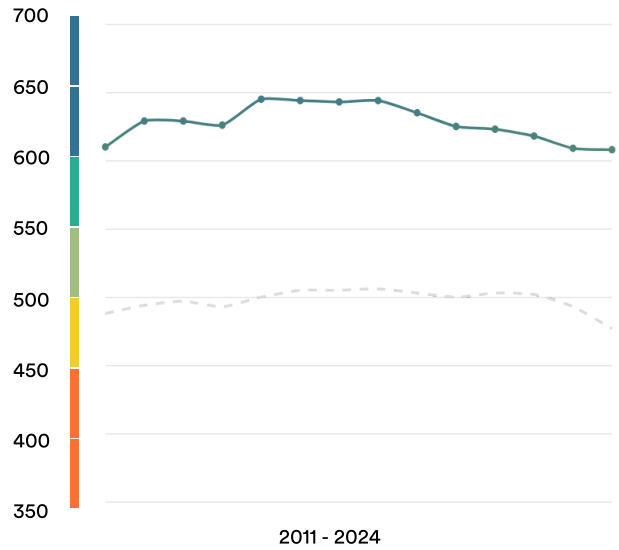

 Sweden

#4

Ranked no. 4 out of 116 countries

EF EPI score: 608 -1

Global average score: 477

Position in Europe: 3 of 35

Proficiency Trends

Key ■ Very high ■ High ■ Moderate ■ Low ■ Very low

## Age Trends