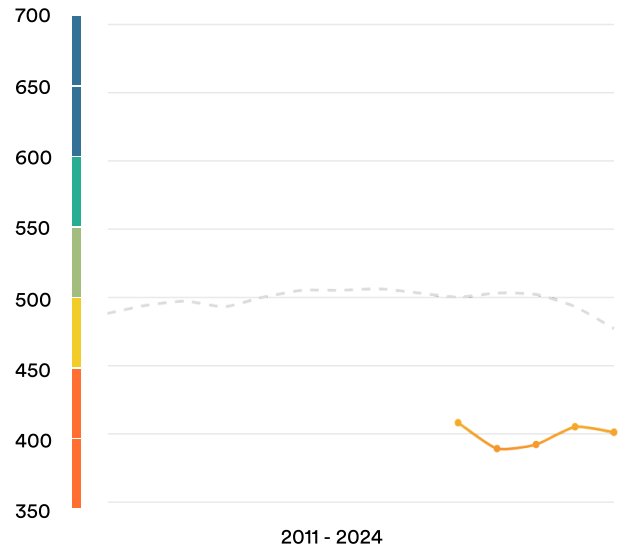

 **Rwanda**

**#113**

Ranked no. 113 out of 116 countries

EF EPI score: 401 -4 ▼

Global average score: 477

Position in Africa: 22 of 24

**Proficiency Trends**

**Key** █ Very high █ High █ Moderate █ Low █ Very low