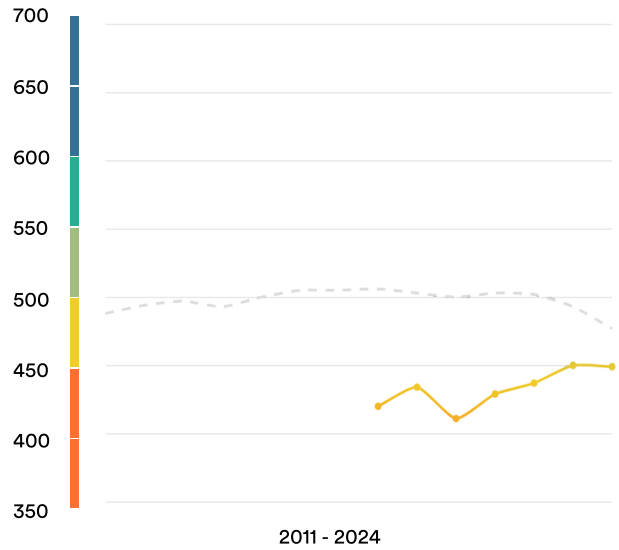

 Myanmar

#93

Ranked no. 93 out of 116 countries

EF EPI score: 449 -1 ▼

Global average score: 477

Position in Asia: 17 of 23

Proficiency Trends

Key ■ Very high ■ High ■ Moderate ■ Low ■ Very low

## Age Trends