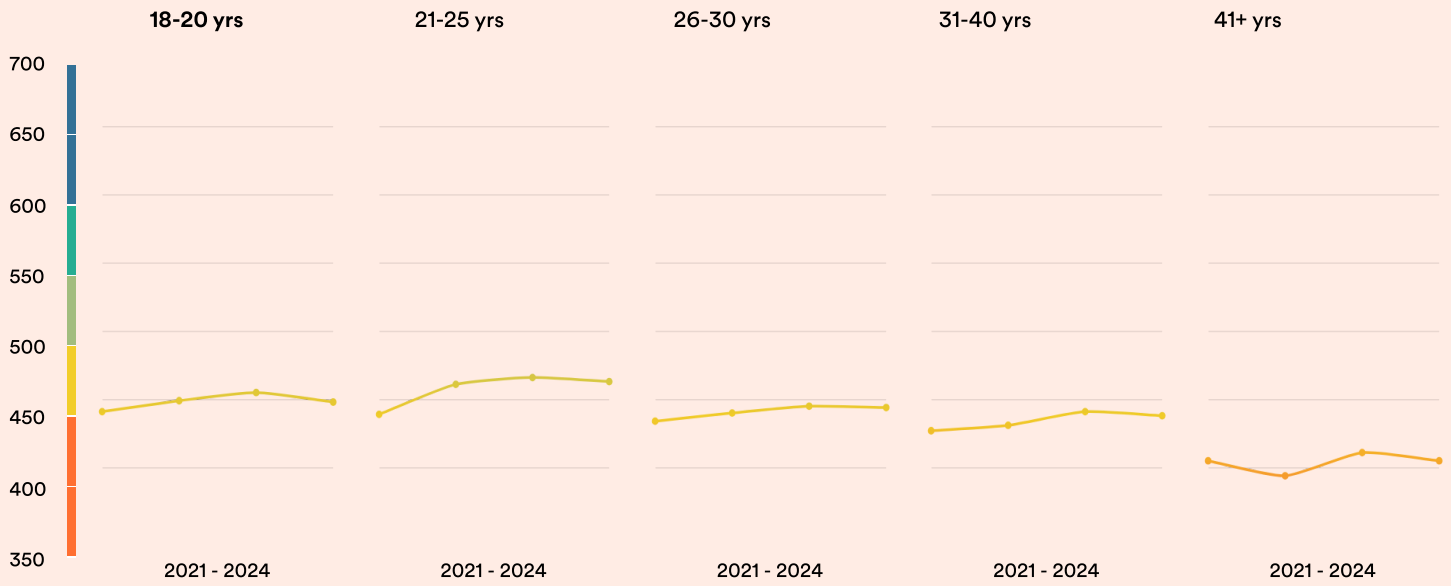

 Myanmar

#93

Ranked no. 93 out of 116 countries

EF EPI score: 449 -1 ▼

Global average score: 477

Position in Asia: 17 of 23

Proficiency Trends

Key ■ Very high ■ High ■ Moderate ■ Low ■ Very low

## Age Trends