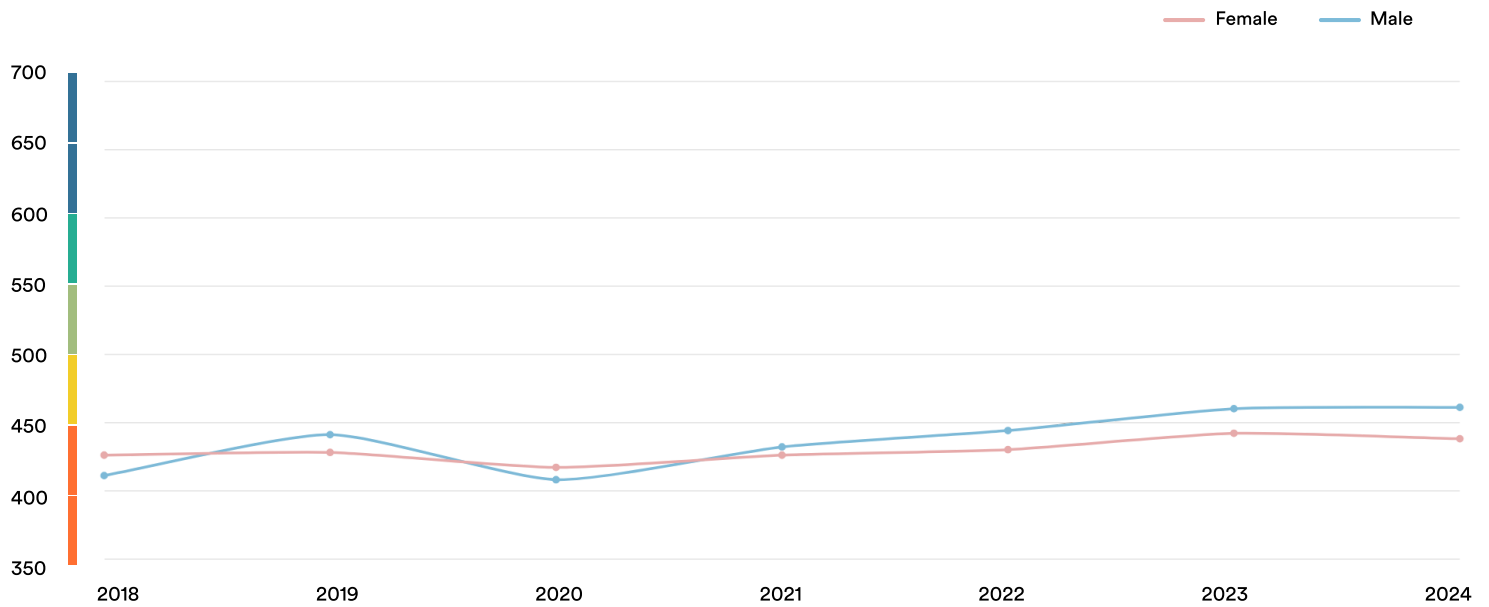

Gender Trends