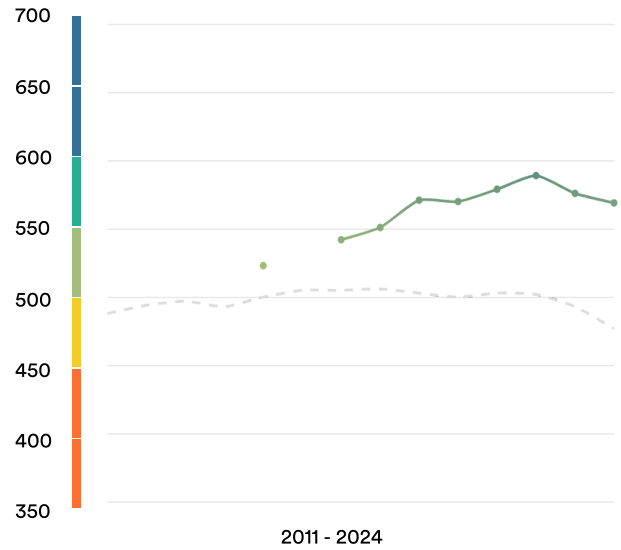

 Lithuania

**#23**

Ranked no. 23 out of 116 countries

EF EPI score: 569 -7 ▼

Global average score: 477

Position in Europe: 19 of 35

**Proficiency Trends**

Key ■ Very high ■ High ■ Moderate ■ Low ■ Very low