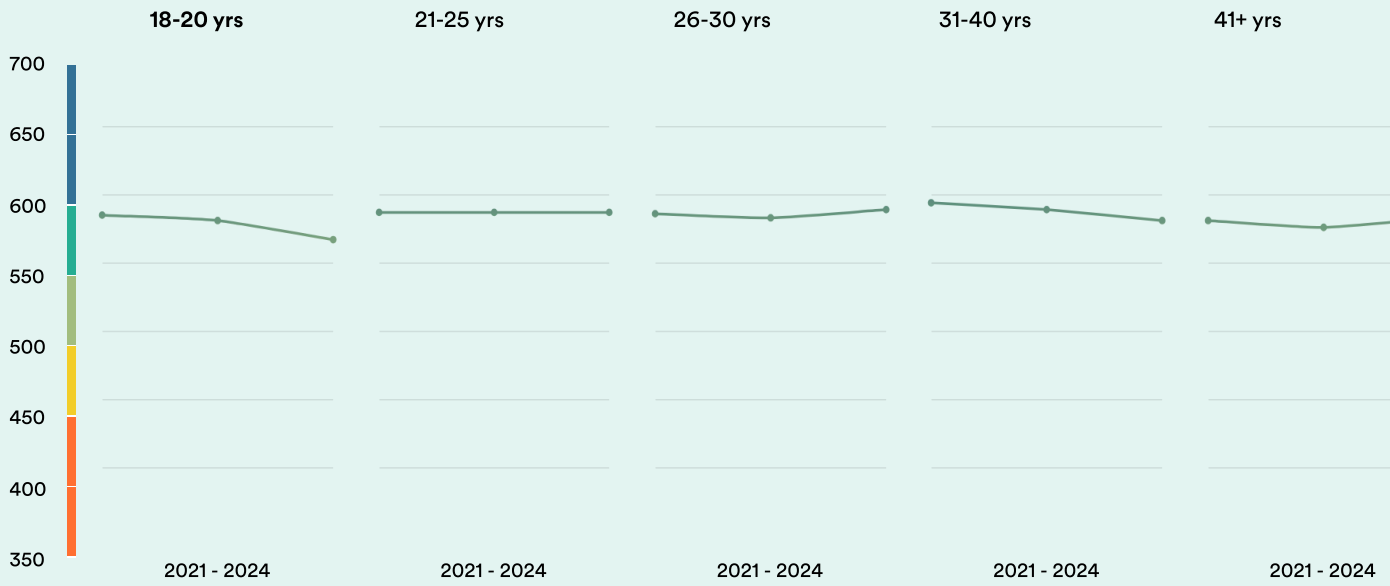

 Kenya

#19

Ranked no. 19 out of 116 countries

EF EPI score: 581 -3 ▼

Global average score: 477

Position in Africa: 2 of 24

Proficiency Trends

Key ■ Very high ■ High ■ Moderate ■ Low ■ Very low

Geographic Scores

Regions

Nairobi Province
Central
Coast
Rift Valley
Nyanza
Eastern

586
581
579
569
564
558

Cities

Nairobi
Nakuru
Nyeri
Mombasa
Kisumu

586
583
581
580
575

Age Trends

Gender Trends

About EF EPI

The EF English Proficiency Index (EF EPI) is a ranking of countries and regions by their English skills. This regional fact sheet is a companion to the EF EPI 2024 edition report. To read the full EF EPI report, with the ranking, regional analyses, and demographic trends, visit www.ef.com/epi.