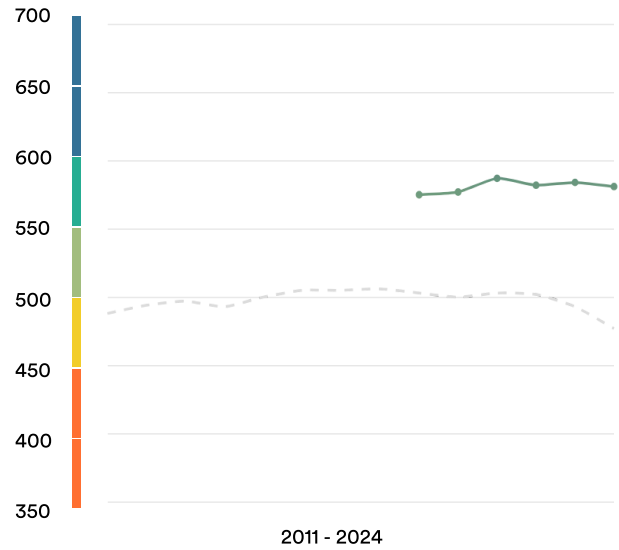

 Kenya

#19

Ranked no. 19 out of 116 countries

EF EPI score: 581 -3 ▼

Global average score: 477

Position in Africa: 2 of 24

Proficiency Trends

Key ■ Very high ■ High ■ Moderate ■ Low ■ Very low

Geographic Scores

Regions

Nairobi Province
Central
Coast
Rift Valley
Nyanza
Eastern

586
581
579
569
564
558

Cities

Nairobi
Nakuru
Nyeri
Mombasa
Kisumu

586
583
581
580
575

Age Trends

Gender Trends

About EF EPI

The EF English Proficiency Index (EF EPI) is a ranking of countries and regions by their English skills. This regional fact sheet is a companion to the EF EPI 2024 edition report. To read the full EF EPI report, with the ranking, regional analyses, and demographic trends, visit www.ef.com/epi.