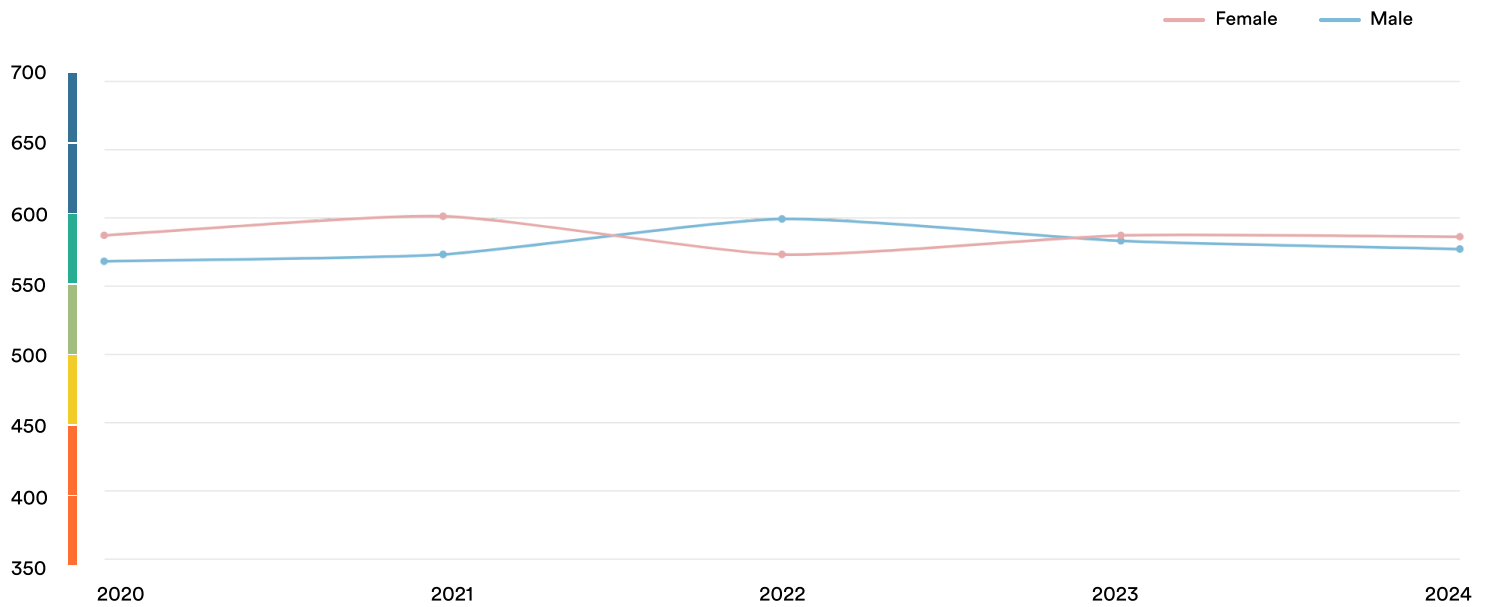

 Kenya

#19

Ranked no. 19 out of 116 countries

EF EPI score: 581 -3 ▼

Global average score: 477

Position in Africa: 2 of 24

Proficiency Trends

Key ■ Very high ■ High ■ Moderate ■ Low ■ Very low

Geographic Scores

Regions

Nairobi Province
Central
Coast
Rift Valley
Nyanza
Eastern

586
581
579
569
564
558

Cities

Nairobi
Nakuru
Nyeri
Mombasa
Kisumu

586
583
581
580
575

Age Trends

Gender Trends

About EF EPI

The EF English Proficiency Index (EF EPI) is a ranking of countries and regions by their English skills. This regional fact sheet is a companion to the EF EPI 2024 edition report. To read the full EF EPI report, with the ranking, regional analyses, and demographic trends, visit www.ef.com/epi.