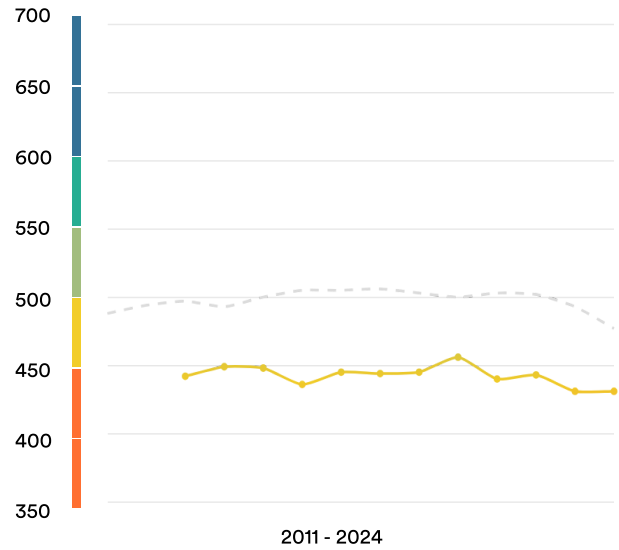

 **Jordan**

#101

Ranked no. 101 out of 116 countries

EF EPI score: 431 

Global average score: 477

Position in Middle East: 9 of 13

Proficiency Trends

Key  Very high  High  Moderate  Low  Very low

Geographic Scores

Regions

Central Region
North Region
South Region

Cities

449	Amman	455
418	Irbid	430
413	Zarqa	413

Age Trends

Gender Trends

About EF EPI