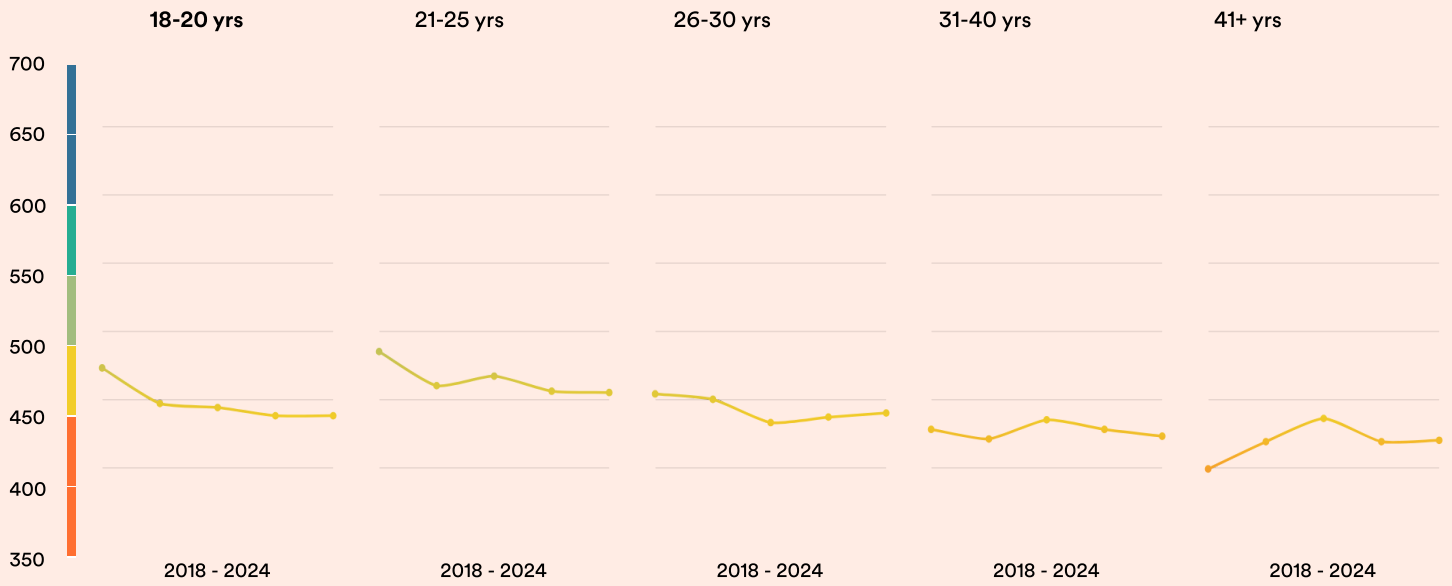

Geographic Scores

Regions

Central Region
North Region
South Region

Cities

449	Amman	455
418	Irbid	430
413	Zarqa	413

Age Trends

Gender Trends

About EF EPI

The EF English Proficiency Index (EF EPI) is a ranking of countries and regions by their English skills. This regional fact sheet is a companion to the EF EPI 2024 edition report. To read the full EF EPI report, with the ranking, regional analyses, and demographic trends, visit www.ef.com/epi. (<https://www.ef.com/epi>) The EF EPI is published by Signum International AG.