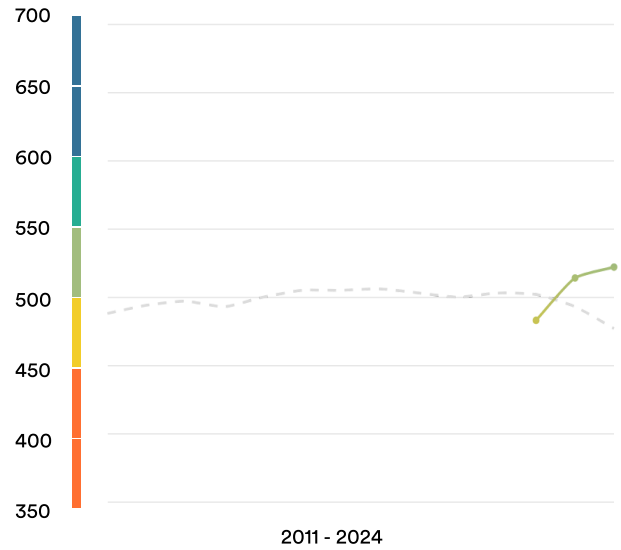

Israel

#51

Ranked no. 51 out of 116 countries

EF EPI score: 522 ▲ 8

Global average score: 477

Position in Middle East: 1 of 13

Proficiency Trends

Key ■ Very high ■ High ■ Moderate ■ Low ■ Very low

### Age groups

18-20 yrs

21-25 yrs

26-30 yrs

31-40 yrs

41+ yrs