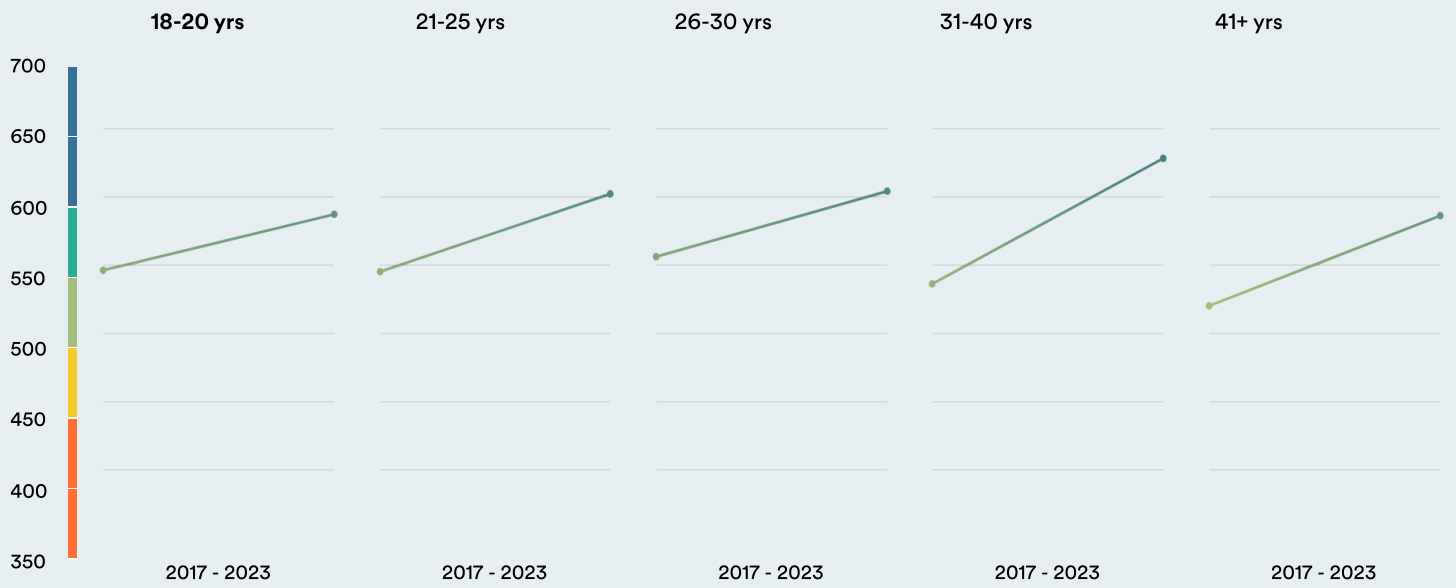

Greece

#8

Ranked no. 8 out of 116 countries

EF EPI score: 602 

Global average score: 477

Position in Europe: 7 of 35

Proficiency Trends

Key  Very high  High  Moderate  Low  Very low

Geographic Scores

Cities

 Athens 613

Age Trends

Gender Trends

About EF EPI

The EF English Proficiency Index (EF EPI) is a ranking of countries and regions by their English skills. This regional fact sheet is a companion to the EF EPI 2024 edition report. To read the full EF EPI report, with the ranking, regional analyses, and demographic trends, visit www.ef.com/epi. (<https://www.ef.com/epi>) The EF EPI is published by Signum International AG.