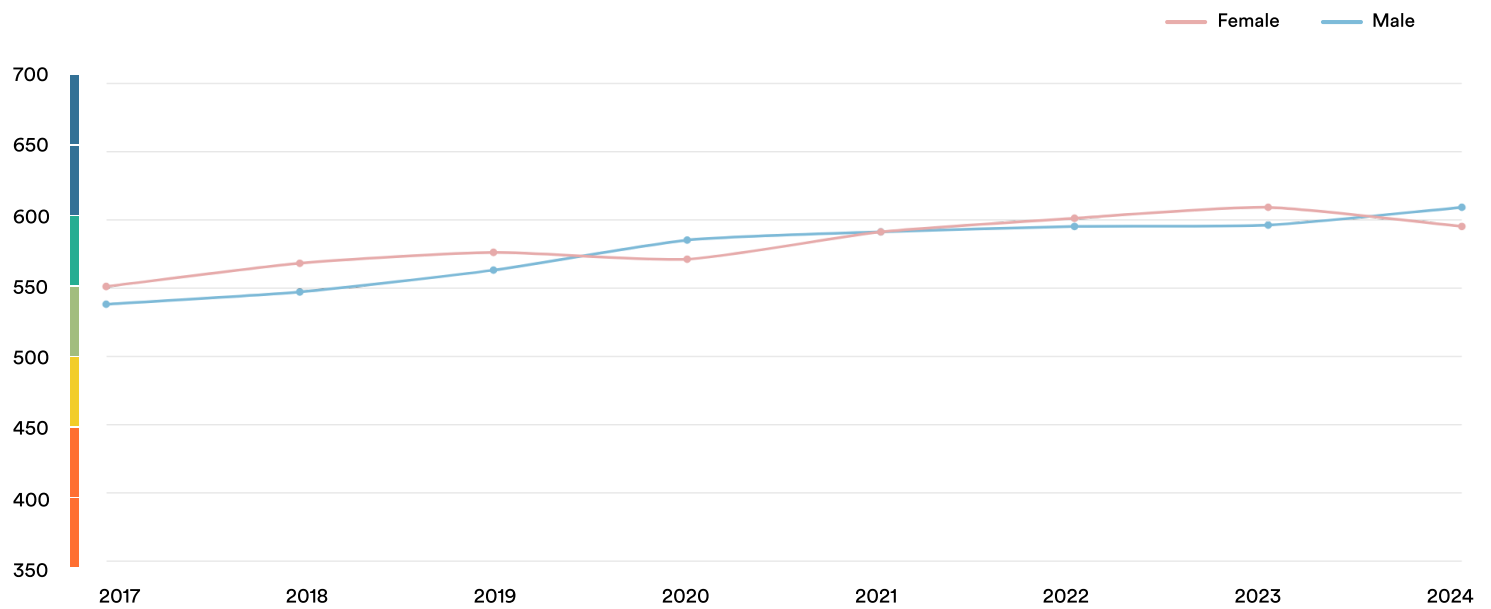

Geographic Scores

Cities

 Athens 613

Age Trends

Gender Trends

About EF EPI

The EF English Proficiency Index (EF EPI) is a ranking of countries and regions by their English skills. This regional fact sheet is a companion to the EF EPI 2024 edition report. To read the full EF EPI report, with the ranking, regional analyses, and demographic trends, visit www.ef.com/epi. (<https://www.ef.com/epi>) The EF EPI is published by Signum International AG.