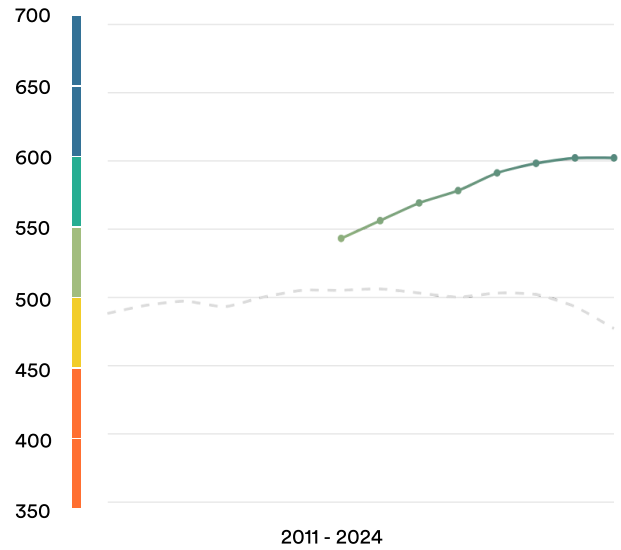

Greece

#8

Ranked no. 8 out of 116 countries

EF EPI score: 602 

Global average score: 477

Position in Europe: 7 of 35

Proficiency Trends

Key  Very high  High  Moderate  Low  Very low

Geographic Scores

Cities

 Athens 613

Age Trends

Gender Trends

About EF EPI

The EF English Proficiency Index (EF EPI) is a ranking of countries and regions by their English skills. This regional fact sheet is a companion to the EF EPI 2024 edition report. To read the full EF EPI report, with the ranking, regional analyses, and demographic trends, visit www.ef.com/epi. (<https://www.ef.com/epi>) The EF EPI is published by Signum International AG.