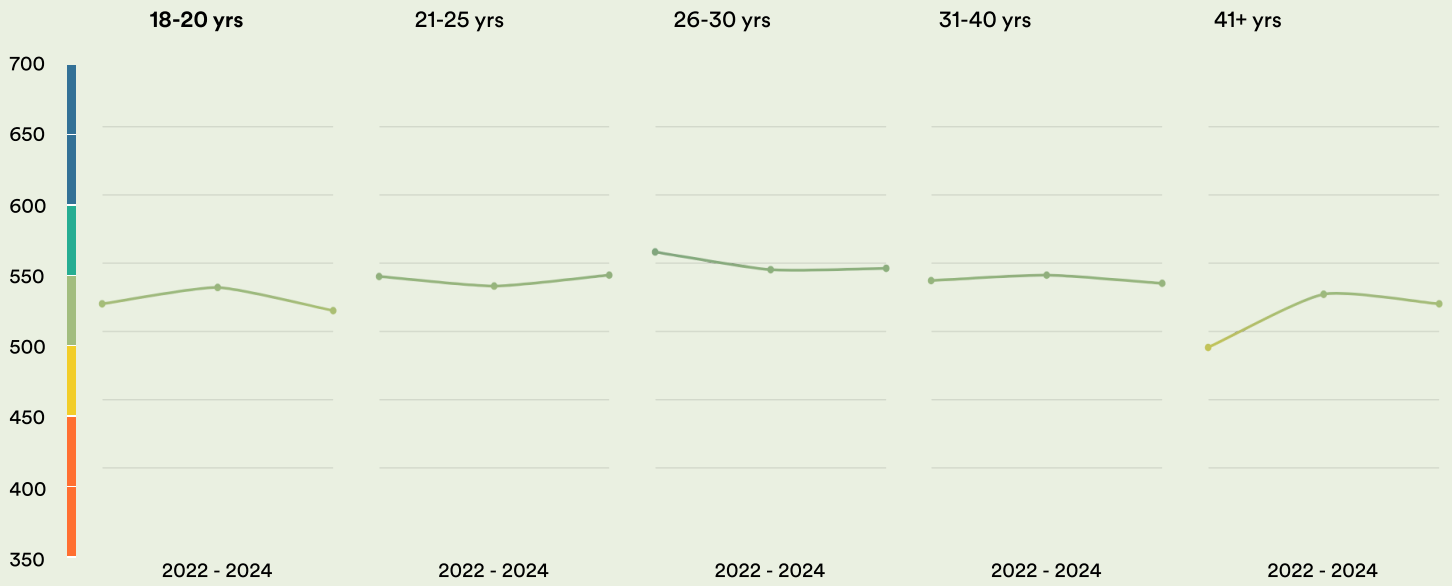

Ghana

#41

Ranked no. 41 out of 116 countries

EF EPI score: 534 -3 ▼

Global average score: 477

Position in Africa: 4 of 24

Proficiency Trends

Key ■ Very high ■ High ■ Moderate ■ Low ■ Very low

Geographic Scores

Regions

Greater Accra	549
Central	539
Bono East	525
Volta	524
Northern	524
Eastern	522
Ashanti	516
Western	511
Bono	506

Cities

Accra	551
Sekondi-Takoradi	518
Kumasi	516

Age Trends

Gender Trends

About EF EPI

The EF English Proficiency Index (EF EPI) is a ranking of countries and regions by their English skills. This regional fact sheet is a companion to the EF EPI 2024 edition report. To read the full EF EPI report, with the ranking, regional analyses, and demographic trends, visit www.ef.com/epi.