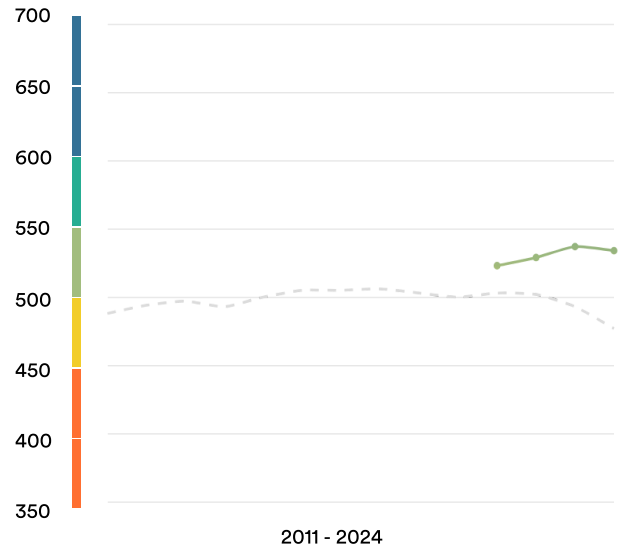

Ghana

#41

Ranked no. 41 out of 116 countries

EF EPI score: 534 -3 ▼

Global average score: 477

Position in Africa: 4 of 24

Proficiency Trends

Key ■ Very high ■ High ■ Moderate ■ Low ■ Very low

Geographic Scores

Regions

Greater Accra	549
Central	539
Bono East	525
Volta	524
Northern	524
Eastern	522
Ashanti	516
Western	511
Bono	506

Cities

Accra	551
Sekondi-Takoradi	518
Kumasi	516

Age Trends

Gender Trends