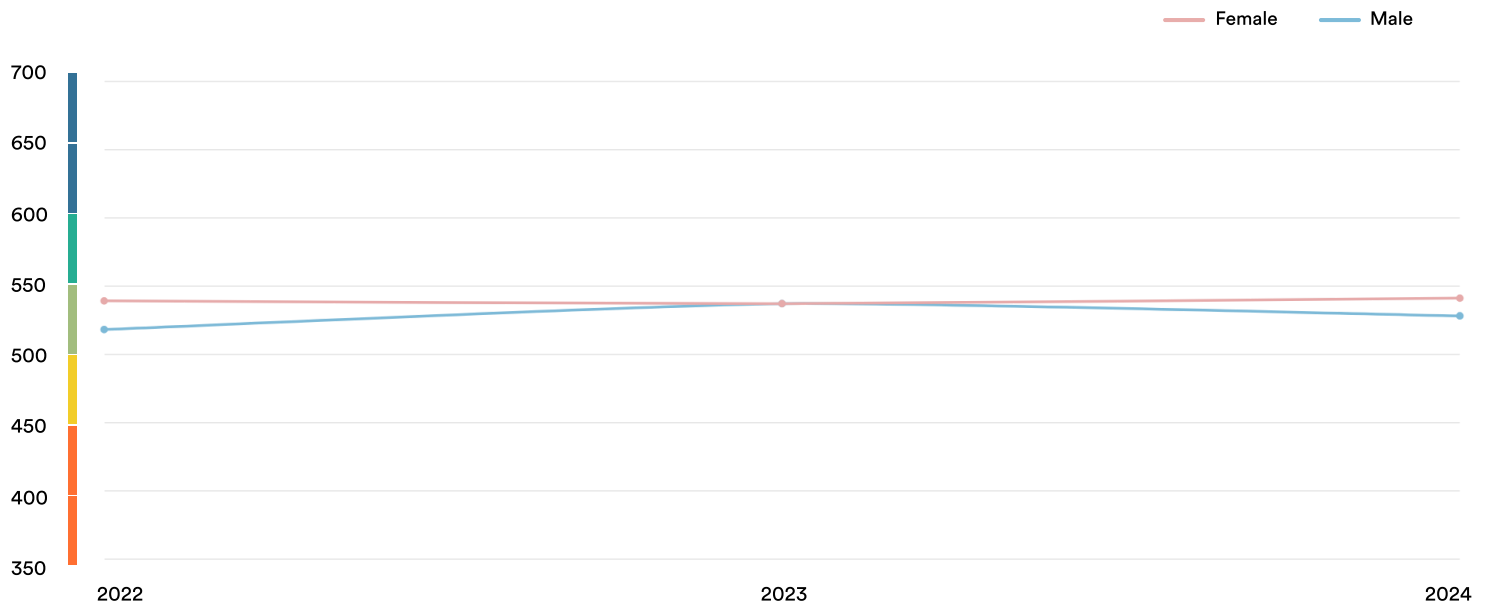

Ghana

#41

Ranked no. 41 out of 116 countries

EF EPI score: 534 -3 ▼

Global average score: 477

Position in Africa: 4 of 24

Proficiency Trends

Key ■ Very high ■ High ■ Moderate ■ Low ■ Very low

Geographic Scores

Regions

Greater Accra	549
Central	539
Bono East	525
Volta	524
Northern	524
Eastern	522
Ashanti	516
Western	511
Bono	506

Cities

Accra	551
Sekondi-Takoradi	518
Kumasi	516

Age Trends

Gender Trends

About EF EPI

The EF English Proficiency Index (EF EPI) is a ranking of countries and regions by their English skills. This regional fact sheet is a companion to the EF EPI 2024 edition report. To read the full EF EPI report, with the ranking, regional analyses, and demographic trends, visit www.ef.com/epi.