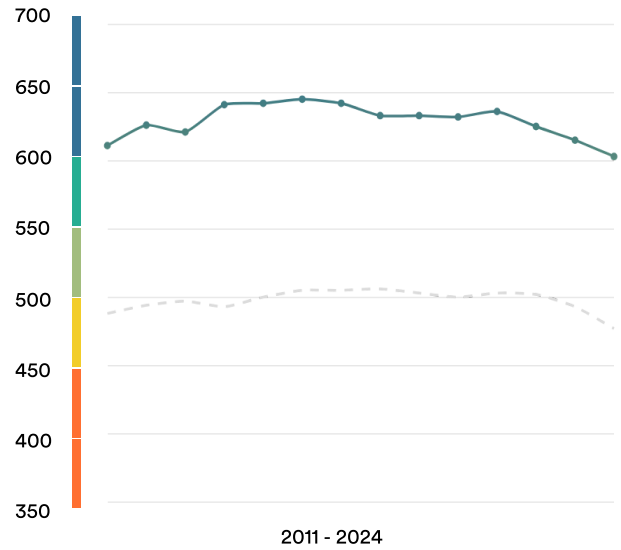

Denmark

#7

Ranked no. 7 out of 116 countries

EF EPI score: 603 -12 ▼

Global average score: 477

Position in Europe: 6 of 35

Proficiency Trends

Key ■ Very high ■ High ■ Moderate ■ Low ■ Very low

Geographic Scores

Regions

Midtjylland	631
Hovedstaden	610
Sjælland	591
Syddanmark	584

Cities

Copenhagen	633
------------	-----

Age Trends

Gender Trends

About EF EPI