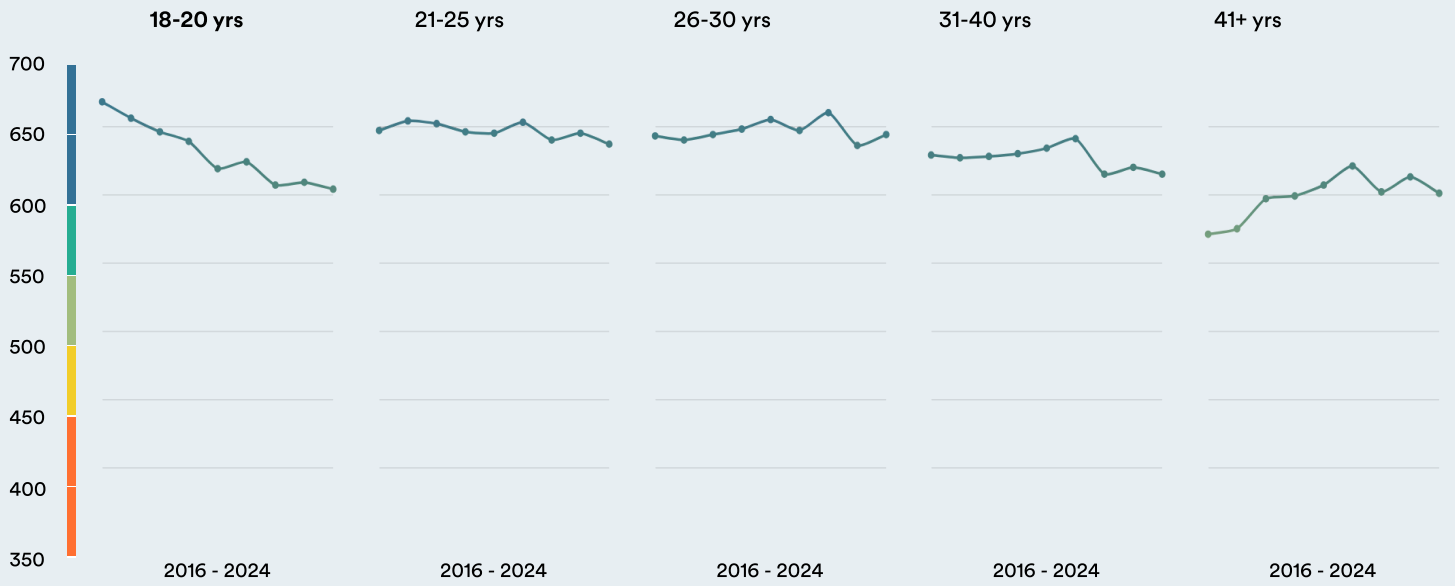

Denmark

#7

Ranked no. 7 out of 116 countries

EF EPI score: 603 -12 ▼

Global average score: 477

Position in Europe: 6 of 35

Proficiency Trends

Key ■ Very high ■ High ■ Moderate ■ Low ■ Very low

Geographic Scores

Regions

Midtjylland	631
Hovedstaden	610
Sjælland	591
Syddanmark	584

Cities

Copenhagen	633
------------	-----

Age Trends

Gender Trends

About EF EPI

The EF English Proficiency Index (EF EPI) is a ranking of countries and regions by their English skills. This regional fact sheet is a companion to the EF EPI 2024 edition report. To read the full EF EPI report, with the ranking, regional analyses, and demographic trends, visit www.ef.com/epi.