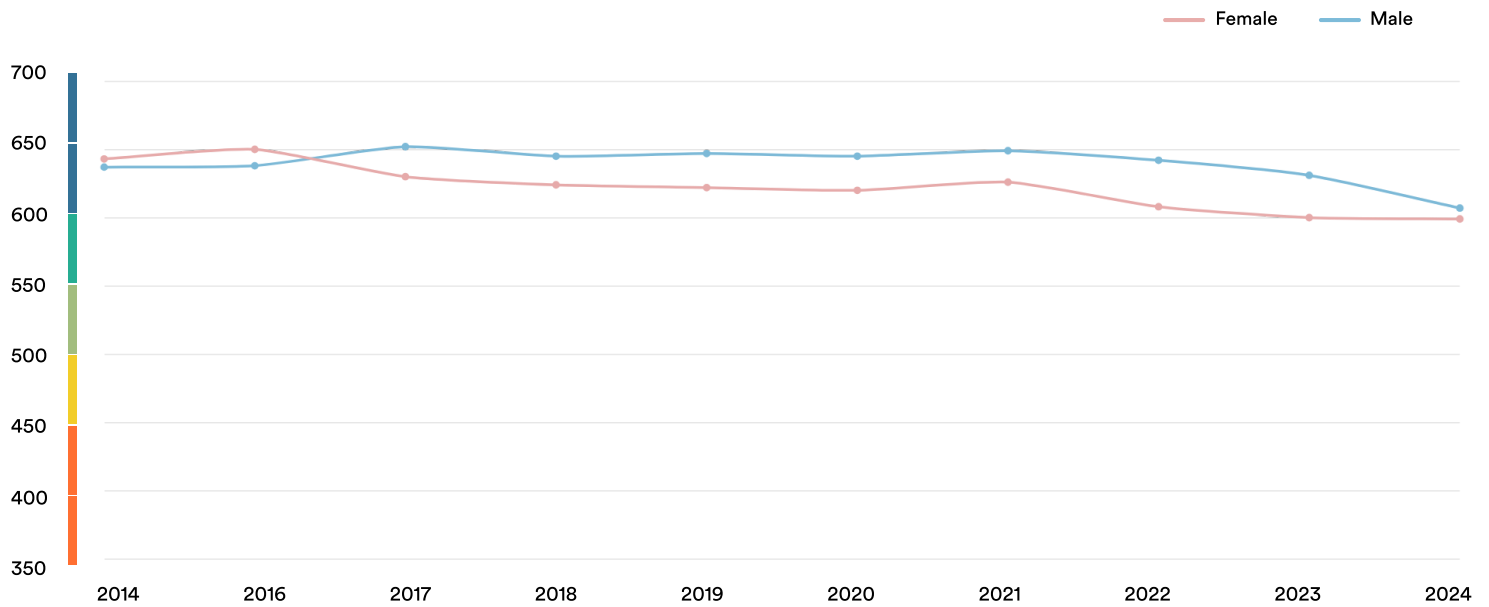

Denmark

#7

Ranked no. 7 out of 116 countries

EF EPI score: 603 -12 ▼

Global average score: 477

Position in Europe: 6 of 35

Proficiency Trends

Key ■ Very high ■ High ■ Moderate ■ Low ■ Very low

Geographic Scores

Regions

Midtjylland	631
Hovedstaden	610
Sjælland	591
Syddanmark	584

Cities

Copenhagen	633
------------	-----

Age Trends

Gender Trends

About EF EPI

The EF English Proficiency Index (EF EPI) is a ranking of countries and regions by their English skills. This regional fact sheet is a companion to the EF EPI 2024 edition report. To read the full EF EPI report, with the ranking, regional analyses, and demographic trends, visit www.ef.com/epi.