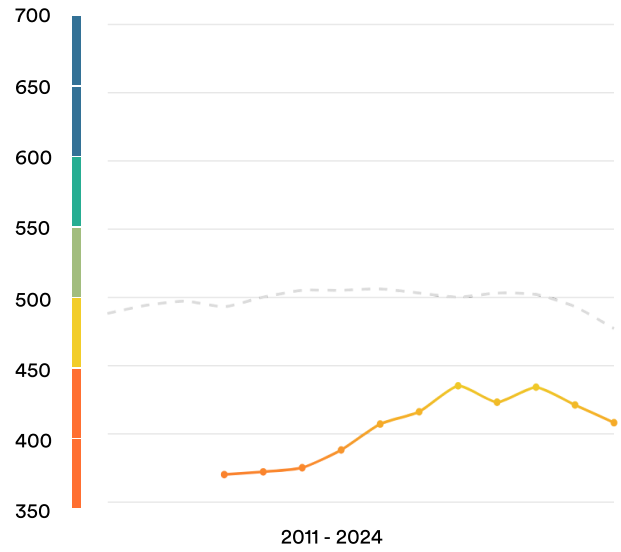

Cambodia

#111

Ranked no. 111 out of 116 countries

EF EPI score: 408 -13 ▼

Global average score: 477

Position in Asia: 23 of 23

Proficiency Trends

Key ■ Very high ■ High ■ Moderate ■ Low ■ Very low

Geographic Scores

Cities

■ Phnom Penh 457

Demographic Scores

Gender

Female: 394

Male: 423

Gender Trends

About EF EPI

The EF English Proficiency Index (EF EPI) is a ranking of countries and regions by their English skills. This regional fact sheet is a companion to the EF EPI 2024 edition report. To read the full EF EPI report, with the ranking, regional analyses, and demographic trends, visit www.ef.com/epi.