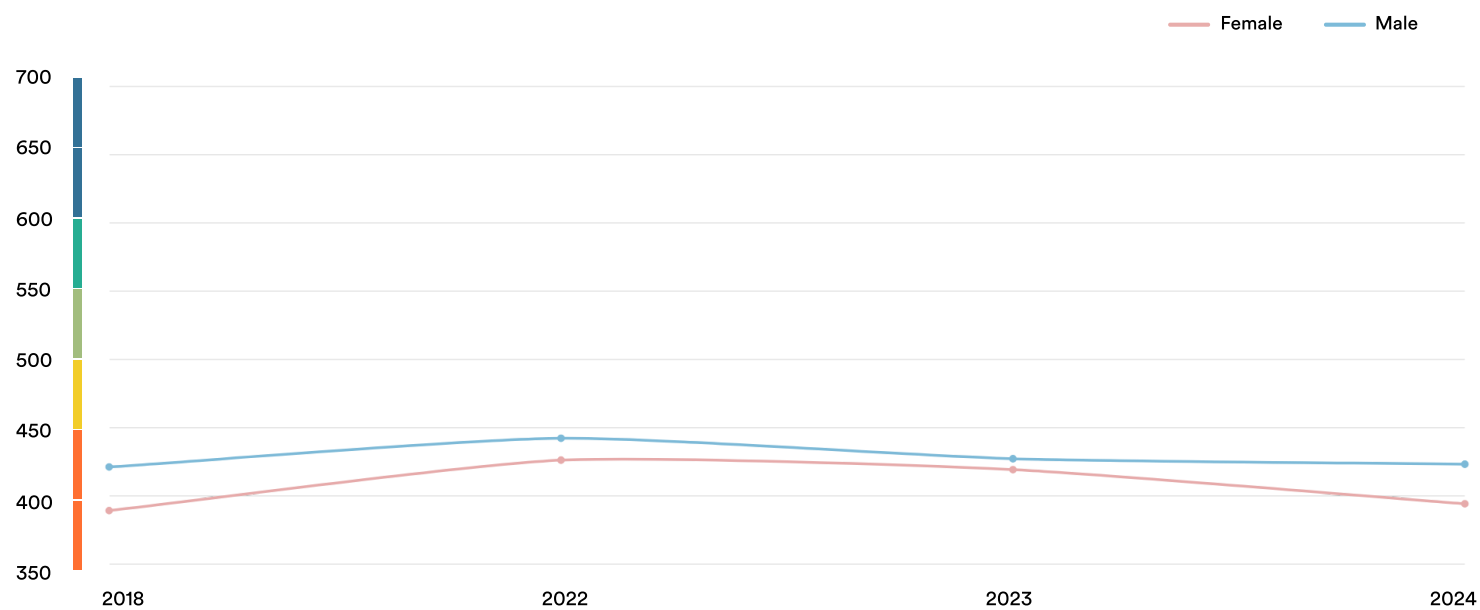

Geographic Scores

Cities

■ Phnom Penh 457

Demographic Scores

Gender

Female: 394

Male: 423

Gender Trends

About EF EPI

The EF English Proficiency Index (EF EPI) is a ranking of countries and regions by their English skills. This regional fact sheet is a companion to the EF EPI 2024 edition report. To read the full EF EPI report, with the ranking, regional analyses, and demographic trends, visit www.ef.com/epi.