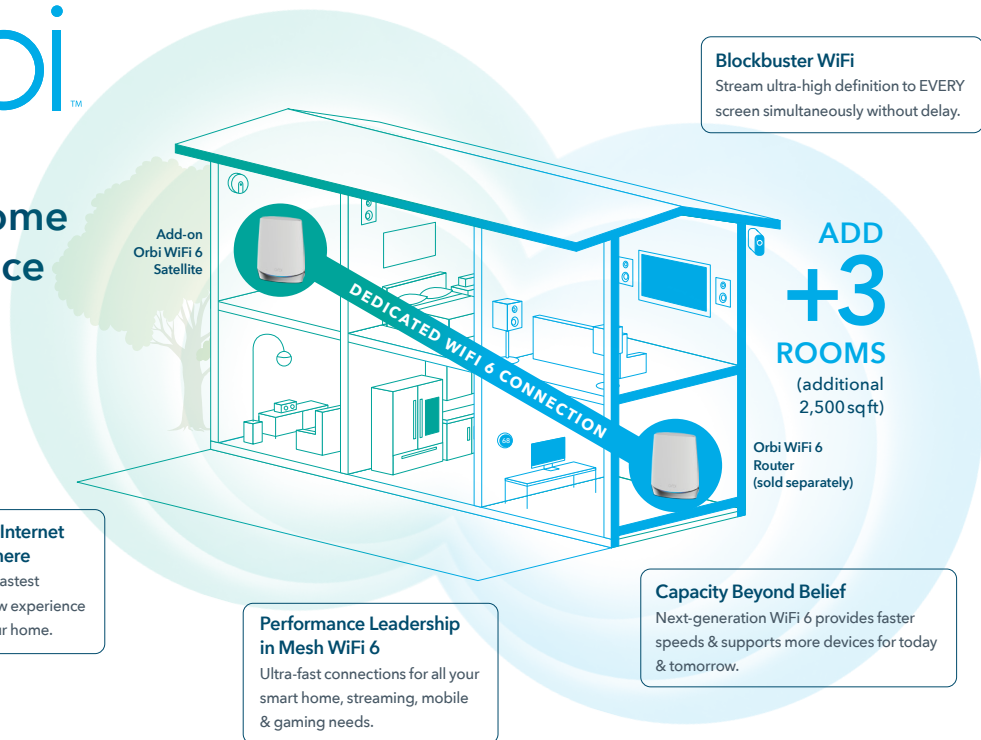

Don't be held back by limited capacity. Enjoy more devices simultaneously with 4X the capacity than before & improved efficiency for longer battery life.

It's Easy.

Enjoying your WiFi has never been easier. With the Orbi app, set up your WiFi, customize your settings & enjoy your new Orbi WiFi in minutes.

House Diagram

**Robust
Smart Home
Experience**

Built for Gigabit Internet Speeds Everywhere
 You've paid for the fastest Internet speeds, now experience it everywhere in your home.

Performance Leadership in Mesh WiFi 6
 Ultra-fast connections for all your smart home, streaming, mobile & gaming needs.