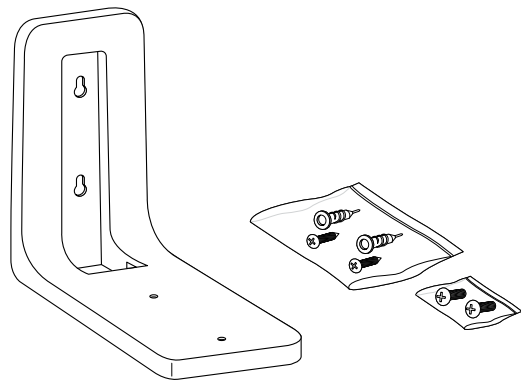

NETGEAR®

WiFi 7 Wall Mount Kit

For select **orbi** and **NIGHTHAWK** WiFi 7 devices

Quick Start Guide

KIT CONTENTS

Your WiFi 7 wall mount kit includes the following:

- Wall mount bracket*
- Anchor screw pack
- Device screw pack

*White bracket included in kit RBEWM-10000S.
Black bracket included in kit RBEWMB-10000S.

For installation instructions, see the reverse side of this document.

REGULATORY AND LEGAL

Si ce produit est vendu au Canada, vous pouvez accéder à ce document en français canadien à netgear.com/support/download/.