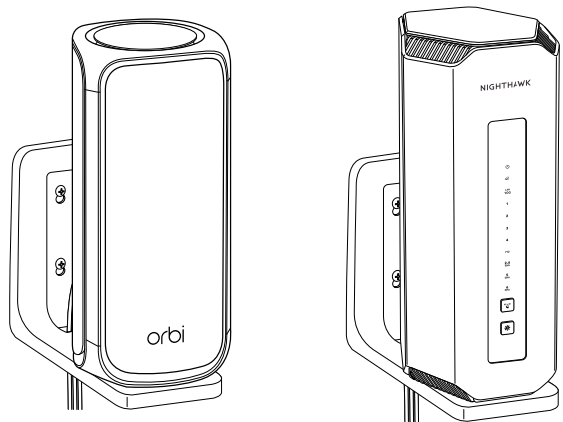

NETGEAR®

WiFi 7 Wall Mount Kit

For select **orbi** and **NIGHTHAWK** WiFi 7 devices

Quick Start Guide

KIT CONTENTS

Your WiFi 7 wall mount kit includes the following:

- Wall mount bracket*
- Anchor screw pack
- Device screw pack

*White bracket included in kit RBEWM-10000S.
Black bracket included in kit RBEWMB-10000S.

For installation instructions, see the reverse side of this document.

REGULATORY AND LEGAL

Si ce produit est vendu au Canada, vous pouvez accéder à ce document en français canadien à netgear.com/support/download/.