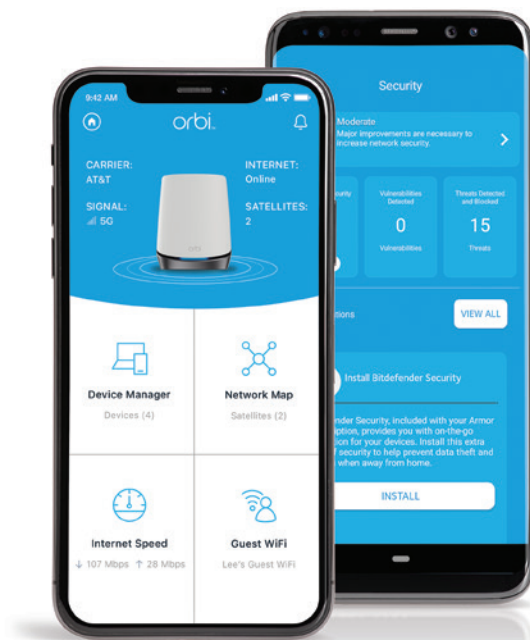

### Fast, Reliable Internet

Power your home with 5G Internet and ultra-fast WiFi. Supercharge how you connect, stream, work, and play.

### Orbi App

Use the Orbi app to easily set up, monitor, and manage your Orbi WiFi.

NETGEAR Armor™ powered by Bitdefender® provides best-in-class anti-virus, anti-malware and data protection for your smart devices, smartphones, and computers.

Orbi 5G WiFi 6 Router

**5G/LTE Antenna Connector**

Connect an antenna to improve signal (Antenna optional, not included)

**5G Nano SIM card**

Use activated SIM card from a carrier for 5G Internet at home<sup>2</sup>