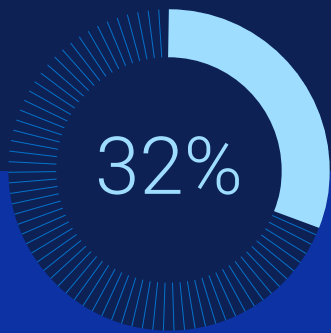

Save energy and preserve your battery

Intelligent power and battery features deliver energy savings and protect both your battery life and runtime. Convenient thermal management settings balance performance, surface temperature and fan noise. When set to 'Quiet Mode' it can deliver up to 2.4W power savings over default mode.²

Dynamic Charge Policy learns your charging behavior over seven days and intelligently applies the best charge policy for you.

Advanced Charge fully charges your battery once, before the start of your day, optimizing battery life and preventing overcharging.

Intelligent Battery Extender will help preserve battery runtime by making system adjustments when your battery is running low.

Save energy costs by charging only during certain times of the day with **Peak Shift**.