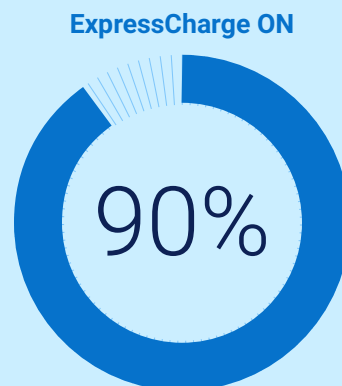

Improve battery charging performance by 32% with ExpressCharge³
Reduced battery recharging times

I noticed a significant difference to my battery life straight away – with Dell Optimizer I can now easily work for 12 hours without plugging in.

Peiyong Zhang
COO Australia & New Zealand, Schröder Australia

Dell Latitude 9430 battery percentage after a one-hour-charge.

Charge up to 90% of your battery in just 1 hour
Source: Principled Technologies