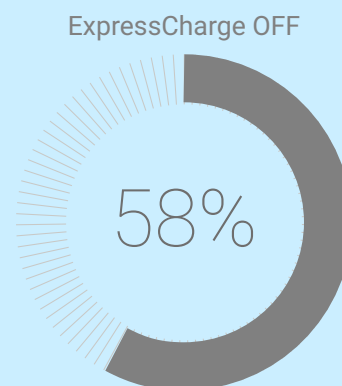

Improve battery charging performance by 32% with ExpressCharge³
Reduced battery recharging times

I noticed a significant difference to my battery life straight away – with Dell Optimizer I can now easily work for 12 hours without plugging in.

Peiyong Zhang
COO Australia & New Zealand, Schröder Australia

Dell Latitude 9430 battery percentage after a one-hour-charge.

Charge up to 90% of your battery in just 1 hour
Source: Principled Technologies