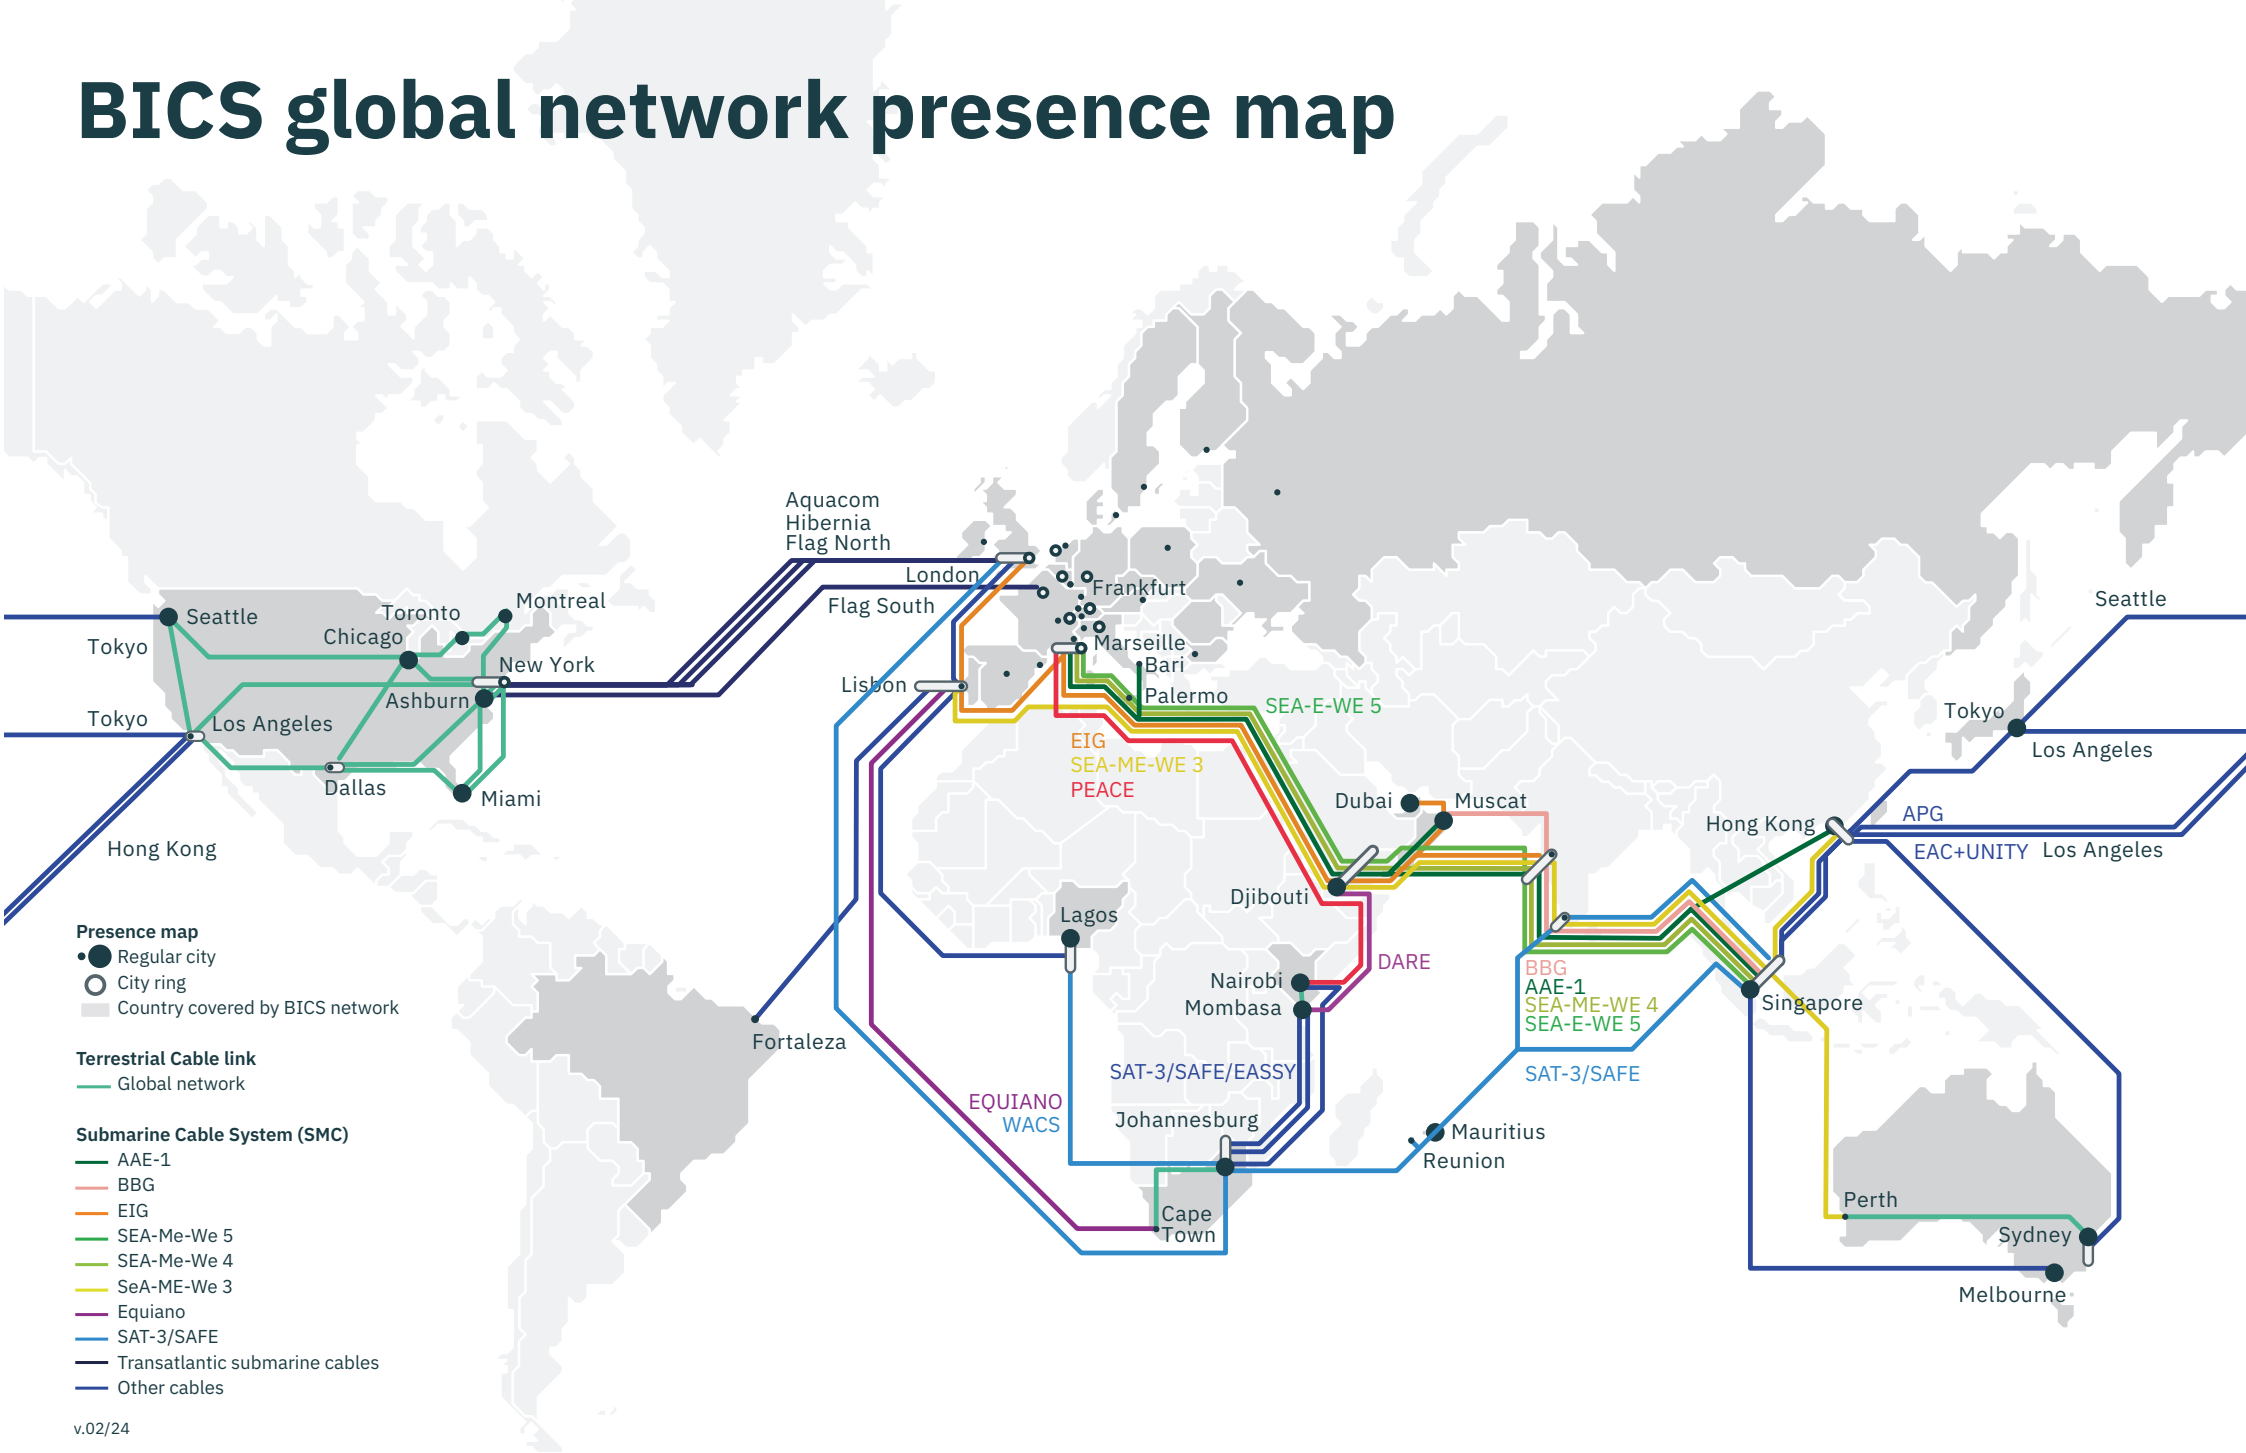

# **BICS network presence map**

# BICS global network presence map

**Presence map**  
 ● Regular city  
 ○ City ring  
 ■ Country covered by BICS network

**Terrestrial Cable link**  
 — Global network

**Submarine Cable System (SMC)**  
 — AAE-1  
 — BBG  
 — EIG  
 — SEA-Me-We 5  
 — SEA-Me-We 4  
 — SeA-ME-We 3  
 — Equiano  
 — SAT-3/SAFE  
 — Transatlantic submarine cables  
 — Other cables