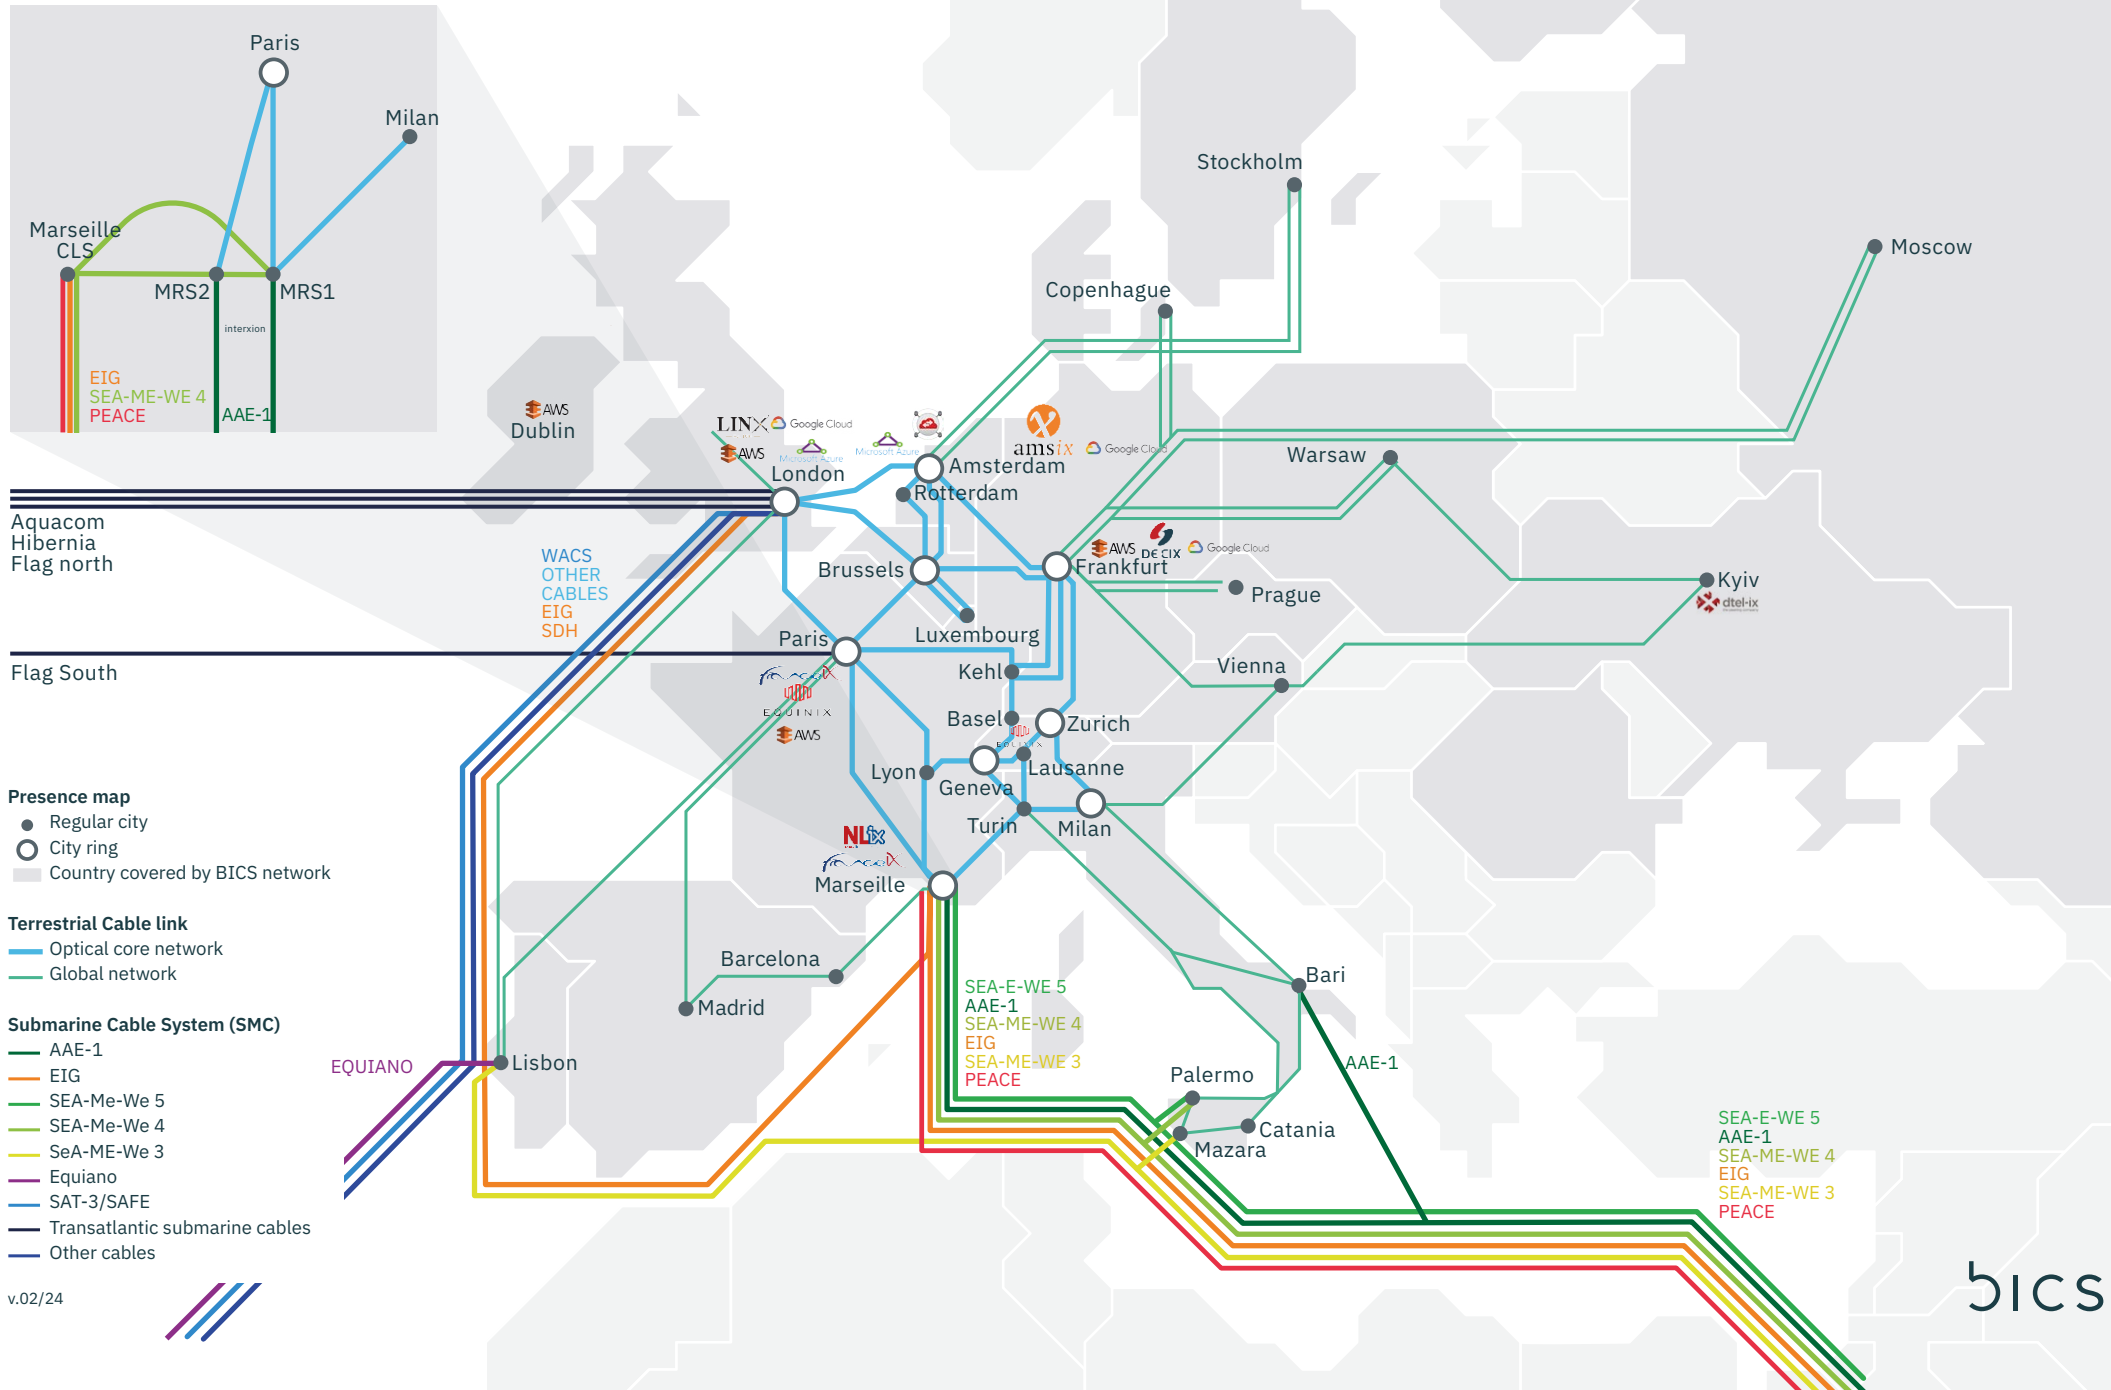

BICS Europe presence map