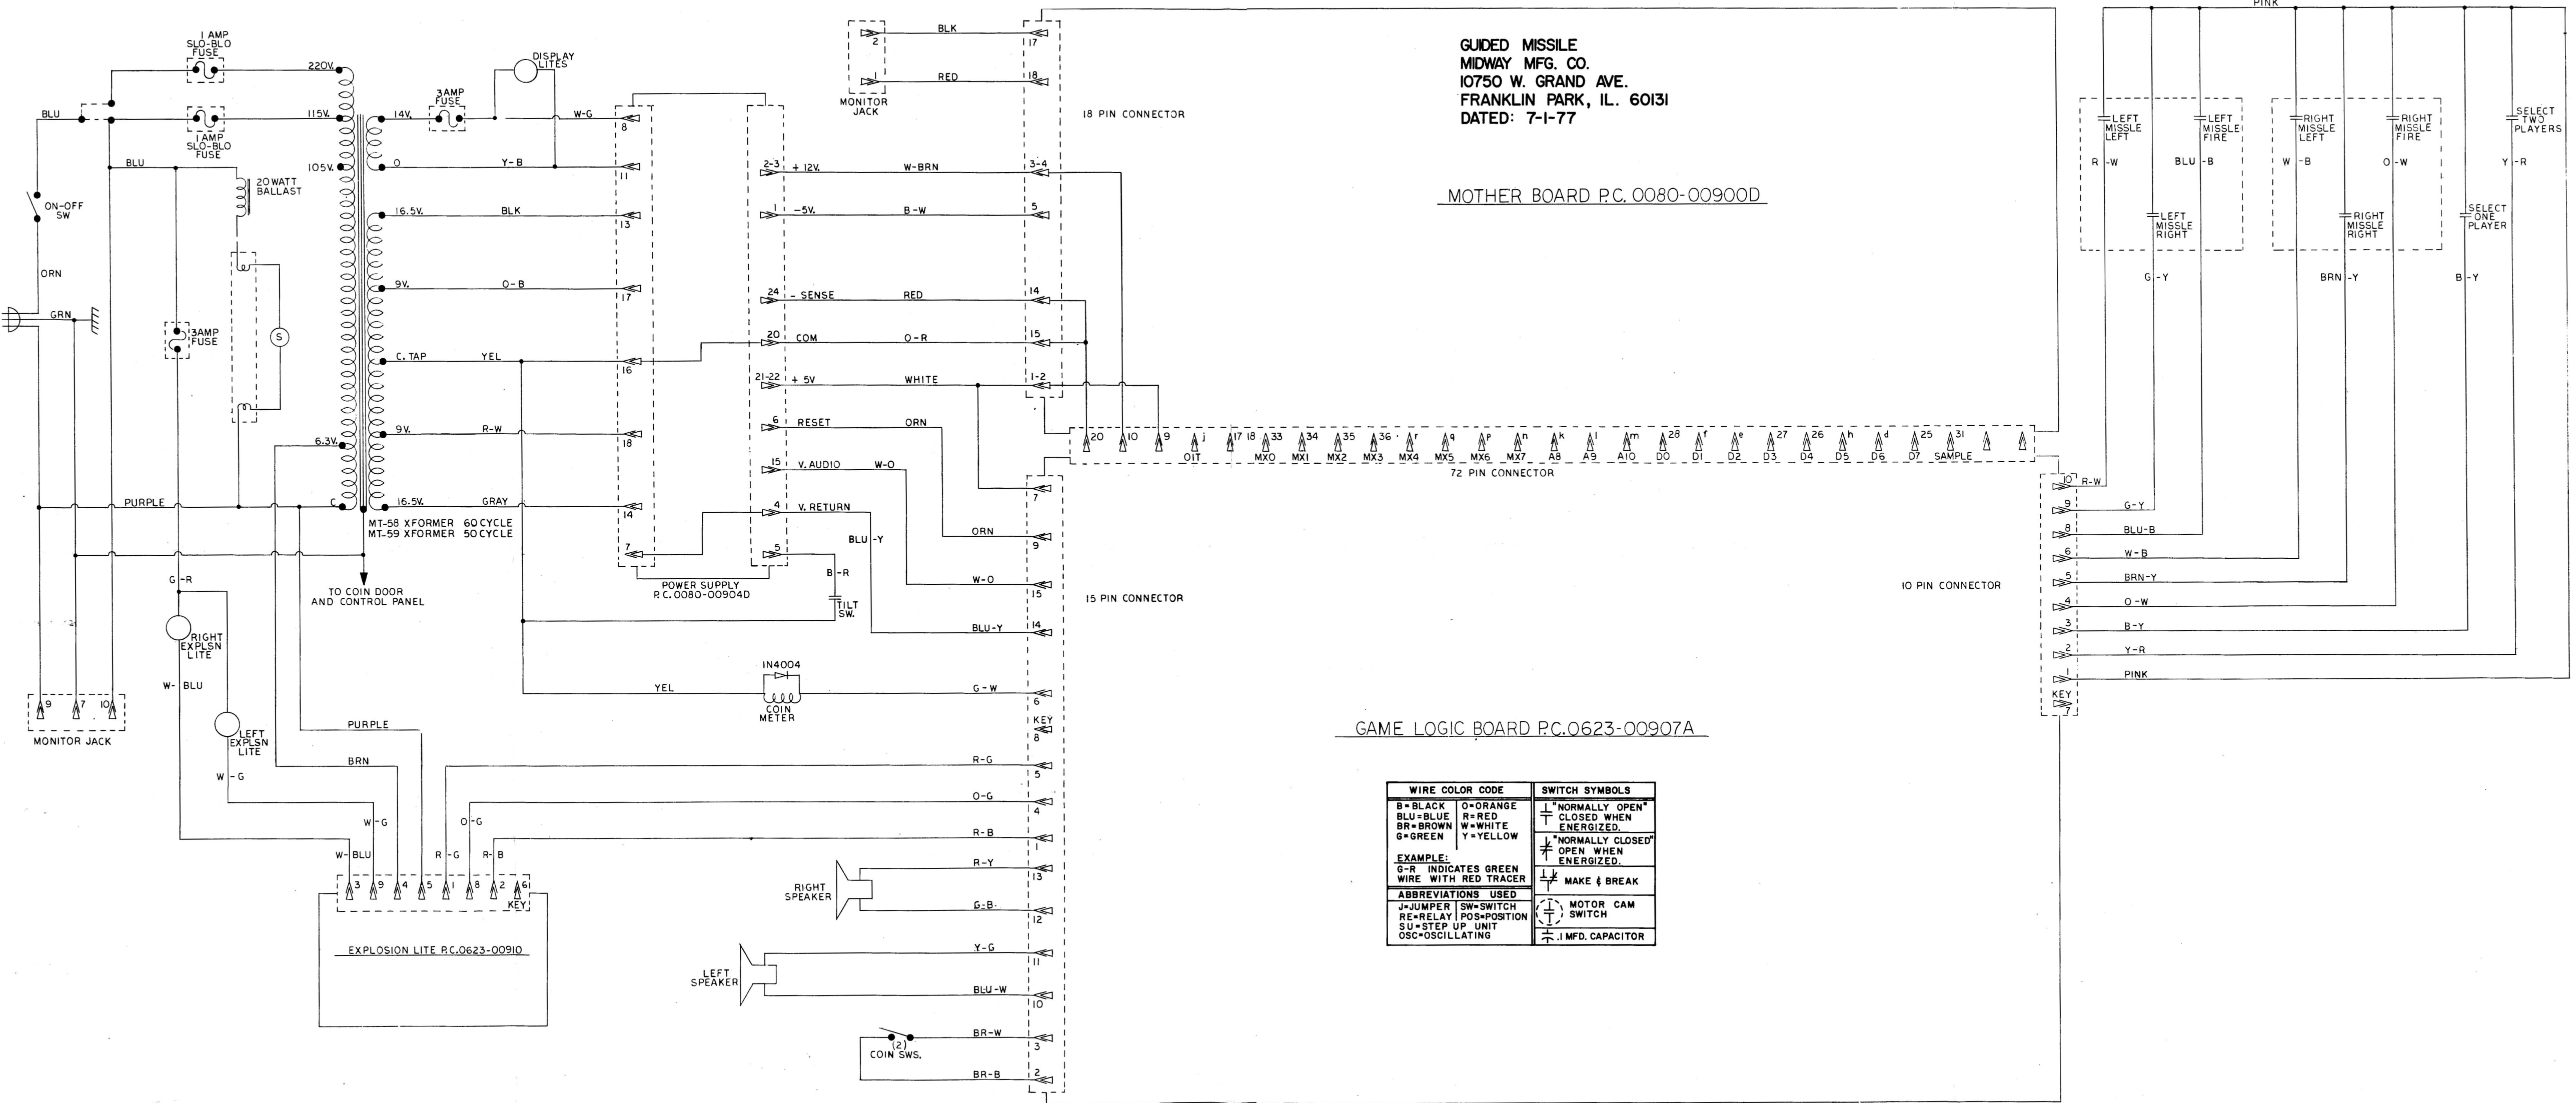

GUIDED MISSILE  
 MIDWAY MFG. CO.  
 10750 W. GRAND AVE.  
 FRANKLIN PARK, IL. 60131  
 DATED: 7-1-77

MOTHER BOARD P.C. 0080-00900D

GAME LOGIC BOARD P.C. 0623-00907A

WIRE COLOR CODE		SWITCH SYMBOLS
B = BLACK	O = ORANGE	"NORMALLY OPEN" CLOSED WHEN ENERGIZED.
BLU = BLUE	R = RED	"NORMALLY CLOSED" OPEN WHEN ENERGIZED.
BR = BROWN	W = WHITE	MAKE & BREAK
G = GREEN	Y = YELLOW	MOTOR CAM SWITCH
EXAMPLE: G-R INDICATES GREEN WIRE WITH RED TRACER		.1 MFD. CAPACITOR
ABBREVIATIONS USED		
J = JUMPER	SW = SWITCH	
RE = RELAY	POS = POSITION	
SU = STEP UP UNIT	OSC = OSCILLATING	