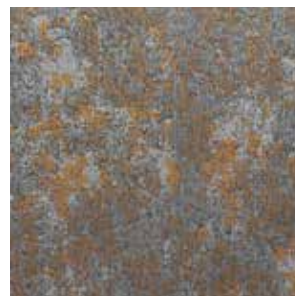

Finishes You've Never Seen Before®

WESTERN STATES METAL ROOFING

(877) 787-5467 | WESTERNSTATESMETALROOFING.COM

COLOR SELECTION GUIDE

RUSTED COLORS

Colors represented on this chart may not exactly match actual material.
All colors should be verified using actual metal samples.

STANDARD COLORS:

†Streaked Rust®

Speckled Rust®

Fresh Rust®

Corten AZP Raw®

Rustic Rawhide®

Weathered Rustic®

Weathered Metallic®

Iron Rust®

Antique Rustic®

Reclaimed Metal Rust®

†Streaked Galvanized Rust®

Speckled Galvanized Rust®

Speckled Blackened Copper®

Blackened Copper®

† 7/8" Corrugated Only

RUSTED COLORS

Product Availability Chart

Inquire about sizes and gauges that are not shown.

Color Name	Coil Width	Flat Stock	Gauge	Substrate	Paint Finish	Cool Ratings		
						Reflect	Emiss	SRI
Antique Rustic®	43"	43"	26	■	▲	30.0%	0.84	29
Blackened Copper®	18"/36"	36"	24	■★	●	31.0%	0.77	34
Corten AZP Raw®	20"/24"/48"	48"	24/22	■	●	32.0%	0.89	34
Fresh Rust®	24"/48"	48"	24	■◆	●	32.0%	0.89	34
Iron Rust®	24"/48"	48"	26	◆	▲	32.0%	0.85	33
Reclaimed Metal Rust®	24"/48"	48"	24	■	●	47.0%	0.89	54
Rustic Rawhide®	24"/48"	48"	24	■	●	31.0%	0.88	32
Speckled Blackened Copper®	24"/48"	48"	24	■	●	22.0%	0.88	21
Speckled Galvanized Rust®	24"/48"	48"	24	■	●	41.0%	0.88	46
Speckled Rust®	24"/48"	48"	24	■	●	35.0%	0.86	37
Streaked Galvanized Rust®	24"/48"	48"	24	■	●	40.0%	0.88	44
Streaked Rust®	24"/48"	48"	24	■	●	36.0%	0.86	38
Weathered Metallic®	18"/36"	36"	24	■★	●	16.0%	0.85	12
Weathered Rustic®	18"/36"	36"	24	■★	●	13.0%	0.85	8