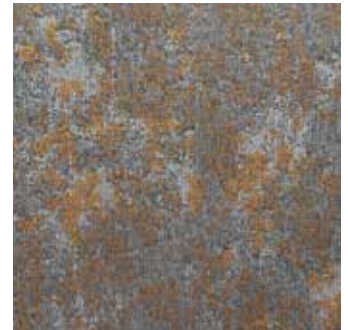

Finishes You've Never Seen Before®

WESTERN STATES METAL ROOFING

(877) 787-5467 | WESTERNSTATESMETALROOFING.COM

COLOR SELECTION GUIDE

COPPER COLORS

Colors represented on this chart may not exactly match actual material.
All colors should be verified using actual metal samples.

STANDARD COLORS:

†Streaked Copper®

Speckled Copper®

Green Copper®

Aged Copper®

Copper Patina®

†Streaked Blackened Copper®

Speckled Blackened Copper®

Blackened Copper®

†Streaked Blue Copper®

Speckled Blue Copper®

Weathered Metallic®

Copper Penny

† 7/8" Corrugated Only

4117-22 Rev 031024

Phoenix: ☎ (602) 495-0048 ✉ sales@westernstatesmetalroofing.com