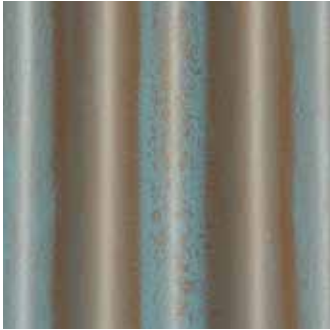

Finishes You've Never Seen Before®

WESTERN STATES METAL ROOFING

(877) 787-5467 | WESTERNSTATESMETALROOFING.COM

COLOR SELECTION GUIDE

COPPER COLORS

Colors represented on this chart may not exactly match actual material.
All colors should be verified using actual metal samples.

STANDARD COLORS:

†Streaked Copper®

Speckled Copper®

Green Copper®

Aged Copper®

Copper Patina®

†Streaked Blackened Copper®

Speckled Blackened Copper®

Blackened Copper®

†Streaked Blue Copper®

Speckled Blue Copper®

Weathered Metallic®

Copper Penny

† 7/8" Corrugated Only

4117-22 Rev 031024

Phoenix: ☎ (602) 495-0048 ✉ sales@westernstatesmetalroofing.com

| Color Name | Coil Width | Flat Stock | Gauge | Substrate | Paint Finish | Cool Ratings | | |
|----------------------------|------------|------------|-------|-----------|--------------|--------------|-------|-----|
| | | | | | | Reflect | Emiss | SRI |
| Aged Copper® | 24"/48" | 48" | 24 | ■ | ● | 43.9% | 0.88 | 50 |
| Blackened Copper® | 18"/36" | 36" | 24 | ■ ★ | ● | 31.0% | 0.77 | 34 |
| Burnished Slate | 24"/48" | 48" | 24 | ■ | ● | 29.1% | 0.87 | 29 |
| Copper Patina® | 18"/36" | 36" | 24 | ■ ★ | ● | 37.0% | 0.85 | 39 |
| Copper Penny | 24"/48" | 48" | 24 | ■ | ● | 46.0% | 0.86 | 52 |
| Green Copper® | 24"/48" | 48" | 24 | ◆ | ● | 33.0% | 0.87 | 35 |
| Speckled Blackened Copper® | 24"/48" | 48" | 24 | ■ | ● | 22.0% | 0.88 | 21 |
| Speckled Blue Copper® | 24"/48" | 48" | 24 | ■ | ● | 38.0% | 0.87 | 41 |
| Speckled Copper® | 24"/48" | 48" | 24 | ■ | ● | 37.0% | 0.88 | 40 |
| Streaked Blackened Copper® | 24"/48" | 48" | 24 | ■ | ● | 18.0% | 0.88 | 15 |
| Streaked Blue Copper® | 24"/48" | 48" | 24 | ■ | ● | 37.0% | 0.89 | 41 |
| Streaked Copper® | 24"/48" | 48" | 24 | ■ | ● | 36.0% | 0.88 | 39 |
| Weathered Metallic® | 18"/36" | 36" | 24 | ■ ★ | ● | 16.0% | 0.85 | 12 |