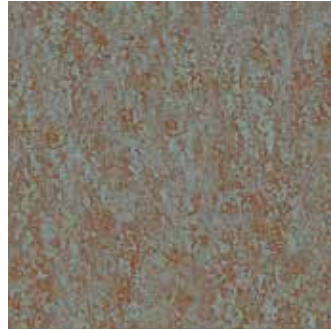

Finishes You've Never Seen Before®

WESTERN STATES METAL ROOFING

(877) 787-5467 | WESTERNSTATESMETALROOFING.COM

COLOR SELECTION GUIDE

COPPER COLORS

Colors represented on this chart may not exactly match actual material.
All colors should be verified using actual metal samples.

STANDARD COLORS:

†Streaked Copper®

Speckled Copper®

Green Copper®

Aged Copper®

Copper Patina®

†Streaked Blackened Copper®

Speckled Blackened Copper®

Blackened Copper®

†Streaked Blue Copper®

Speckled Blue Copper®

Weathered Metallic®

Copper Penny

† 7/8" Corrugated Only

4117-22 Rev 031024

Phoenix: ☎ (602) 495-0048 ✉ sales@westernstatesmetalroofing.com