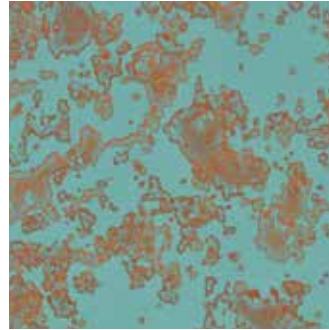

Finishes You've Never Seen Before®

WESTERN STATES METAL ROOFING

(877) 787-5467 | WESTERNSTATESMETALROOFING.COM

COLOR SELECTION GUIDE

COPPER COLORS

Colors represented on this chart may not exactly match actual material.
All colors should be verified using actual metal samples.

STANDARD COLORS:

†Streaked Copper®

Speckled Copper®

Green Copper®

Aged Copper®

Copper Patina®

†Streaked Blackened Copper®

Speckled Blackened Copper®

Blackened Copper®

†Streaked Blue Copper®

Speckled Blue Copper®

Weathered Metallic®

Copper Penny

† 7/8" Corrugated Only

4117-22 Rev 031024

Phoenix: ☎ (602) 495-0048 ✉ sales@westernstatesmetalroofing.com

| Color Name | Coil Width | Flat Stock | Gauge | Substrate | Paint Finish | Cool Ratings | | |
|----------------------------|------------|------------|-------|-----------|--------------|--------------|-------|-----|
| | | | | | | Reflect | Emiss | SRI |
| Aged Copper® | 24"/48" | 48" | 24 | ■ | ● | 43.9% | 0.88 | 50 |
| Blackened Copper® | 18"/36" | 36" | 24 | ■ ★ | ● | 31.0% | 0.77 | 34 |
| Burnished Slate | 24"/48" | 48" | 24 | ■ | ● | 29.1% | 0.87 | 29 |
| Copper Patina® | 18"/36" | 36" | 24 | ■ ★ | ● | 37.0% | 0.85 | 39 |
| Copper Penny | 24"/48" | 48" | 24 | ■ | ● | 46.0% | 0.86 | 52 |
| Green Copper® | 24"/48" | 48" | 24 | ◆ | ● | 33.0% | 0.87 | 35 |
| Speckled Blackened Copper® | 24"/48" | 48" | 24 | ■ | ● | 22.0% | 0.88 | 21 |
| Speckled Blue Copper® | 24"/48" | 48" | 24 | ■ | ● | 38.0% | 0.87 | 41 |
| Speckled Copper® | 24"/48" | 48" | 24 | ■ | ● | 37.0% | 0.88 | 40 |
| Streaked Blackened Copper® | 24"/48" | 48" | 24 | ■ | ● | 18.0% | 0.88 | 15 |
| Streaked Blue Copper® | 24"/48" | 48" | 24 | ■ | ● | 37.0% | 0.89 | 41 |
| Streaked Copper® | 24"/48" | 48" | 24 | ■ | ● | 36.0% | 0.88 | 39 |
| Weathered Metallic® | 18"/36" | 36" | 24 | ■ ★ | ● | 16.0% | 0.85 | 12 |