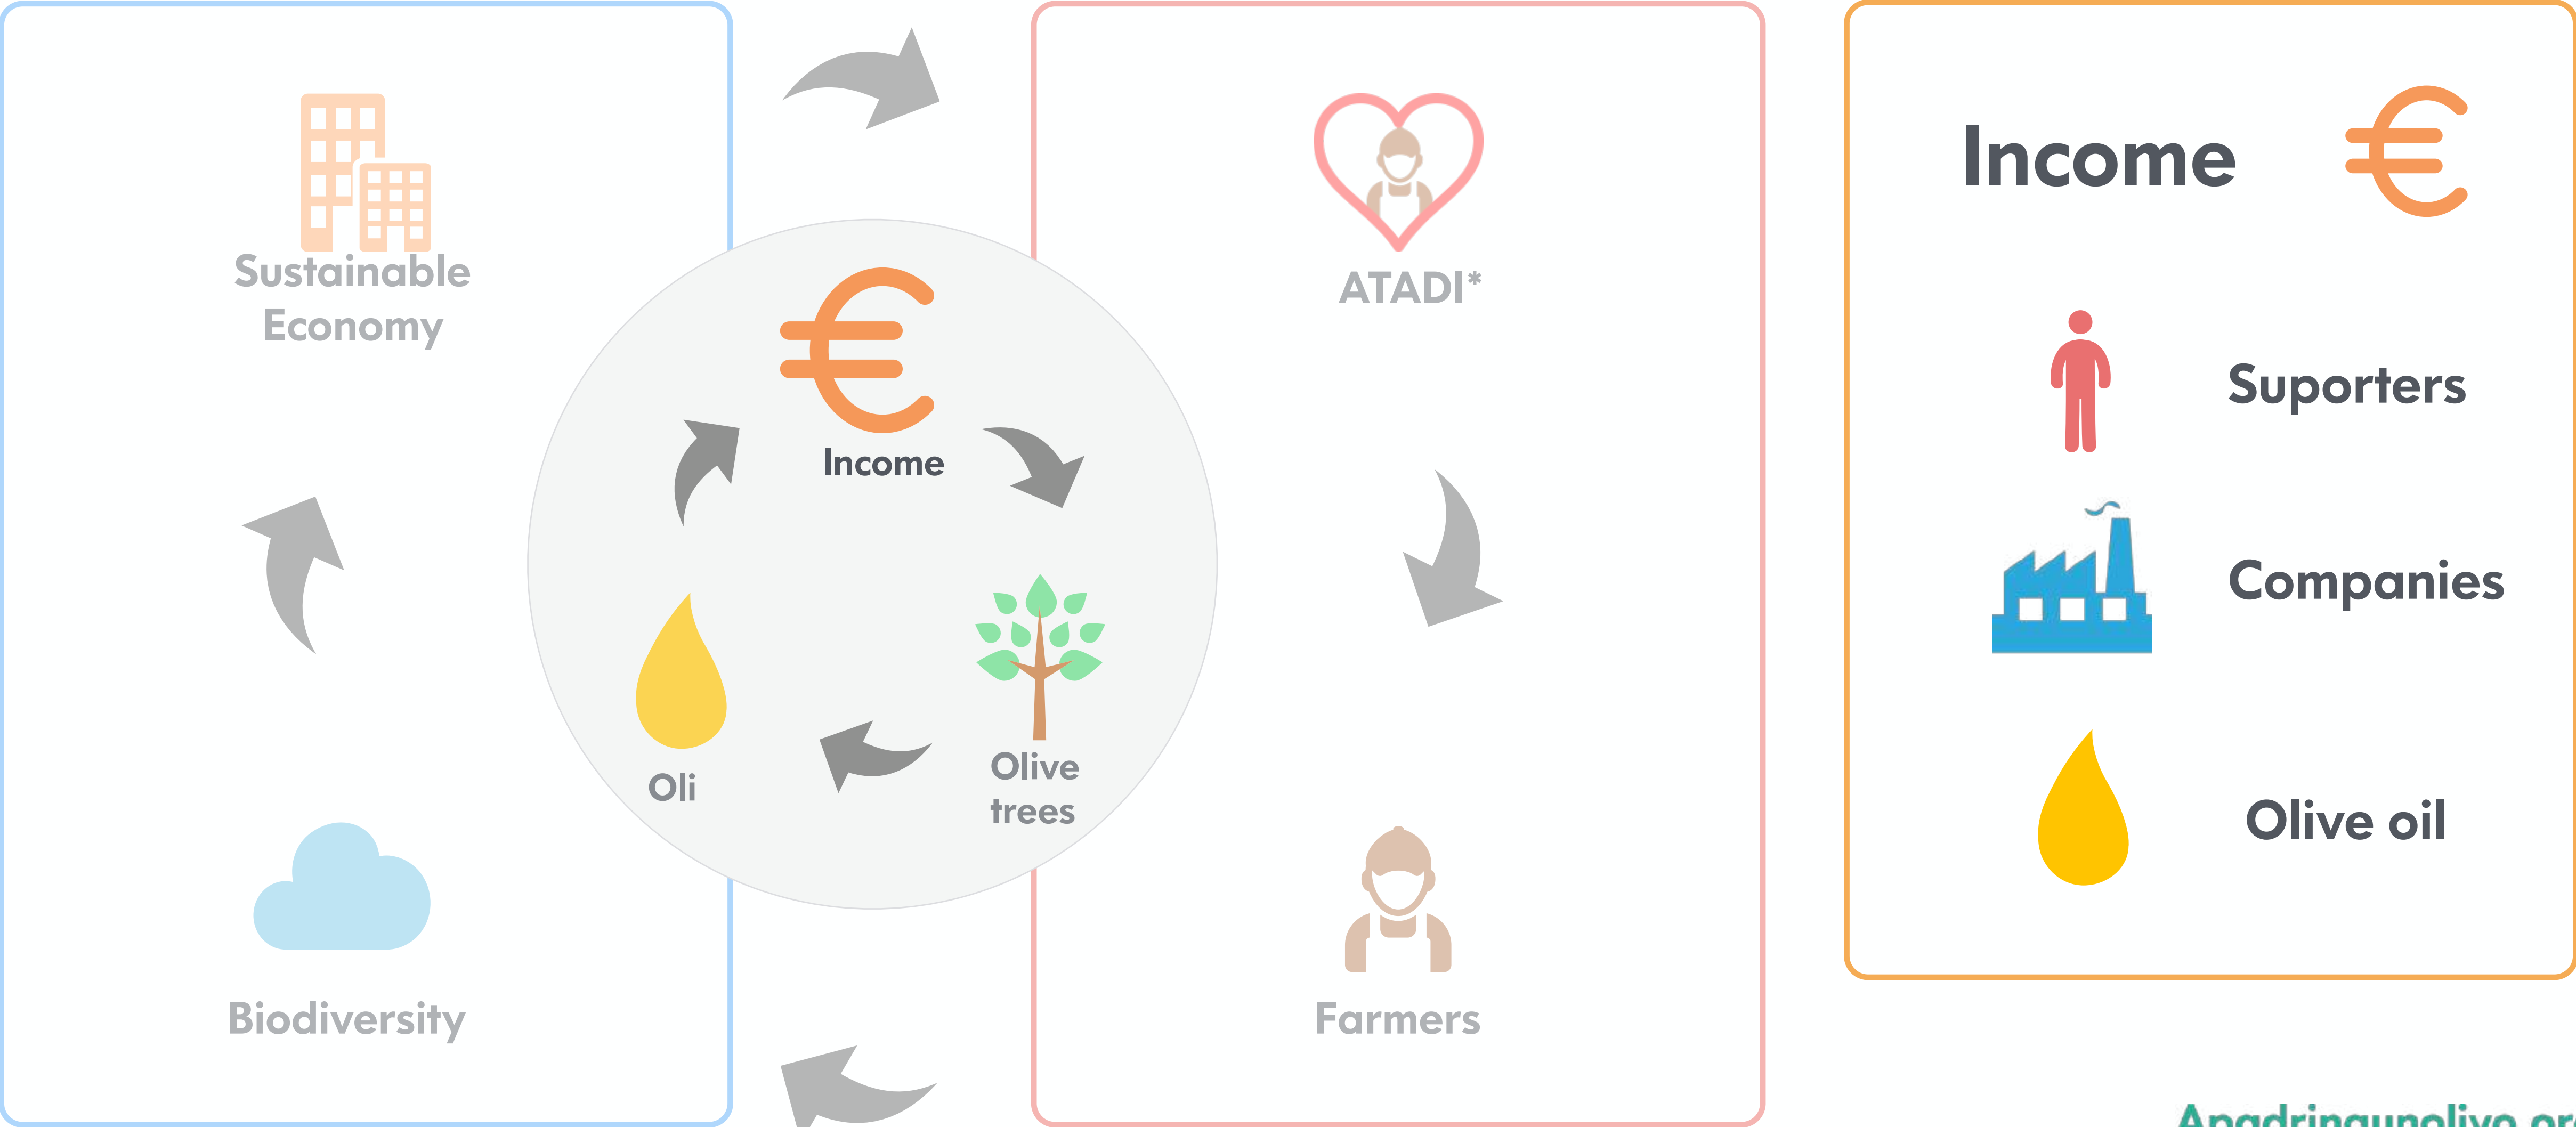

Population

363 population

Olive trees

100.000 abandoned

Our solution

A model of sustainable rural development with social inclusion

[Apadrinaunolivo.org](https://apadrinaunolivo.org)

Our model

OLIVIA 2019 - 2021

APADRINA UN OLIVO
.ORG

257-271

OLIVAR
PaG

Our model

A photograph of a group of people dining at a restaurant. The focus is on a hand holding a silver fork over a white plate of food. The plate contains a piece of red, roasted meat, possibly lamb chops, and some sauce. In the background, a man in a dark blue shirt is smiling and eating. To the right, a woman in a black top is also eating. The table is set with white plates, glasses of water with lemon wedges, and a loaf of bread. A small vase with green herbs is visible on the left. The overall atmosphere is warm and inviting.