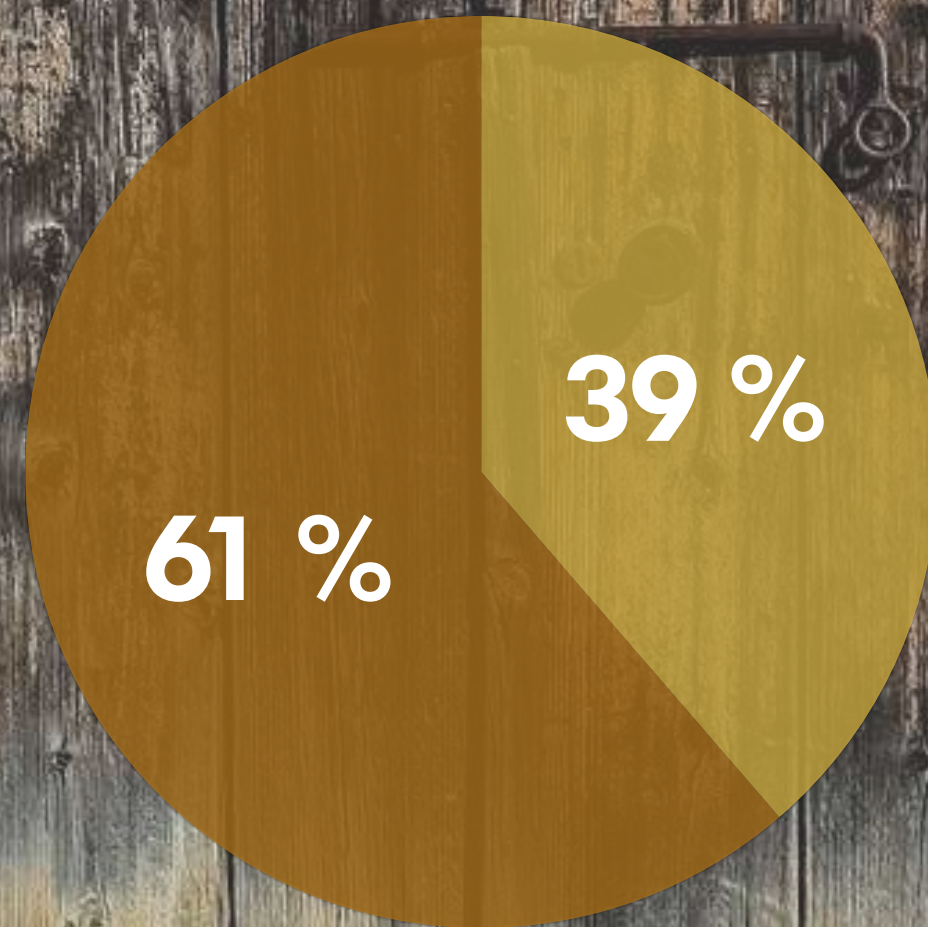

A model of sustainable rural development

Apadrinaunolivo.org

10%
population

70%
territory

90%
population

30%
territory

8.124

Villages in Spain

-  > 1.000 Population
-  < 1.000 Population

What is there in our towns?

90% of our natural resources

**Does the population
consume in a responsible
way with the rural areas?**

Oliete, example of depopulation