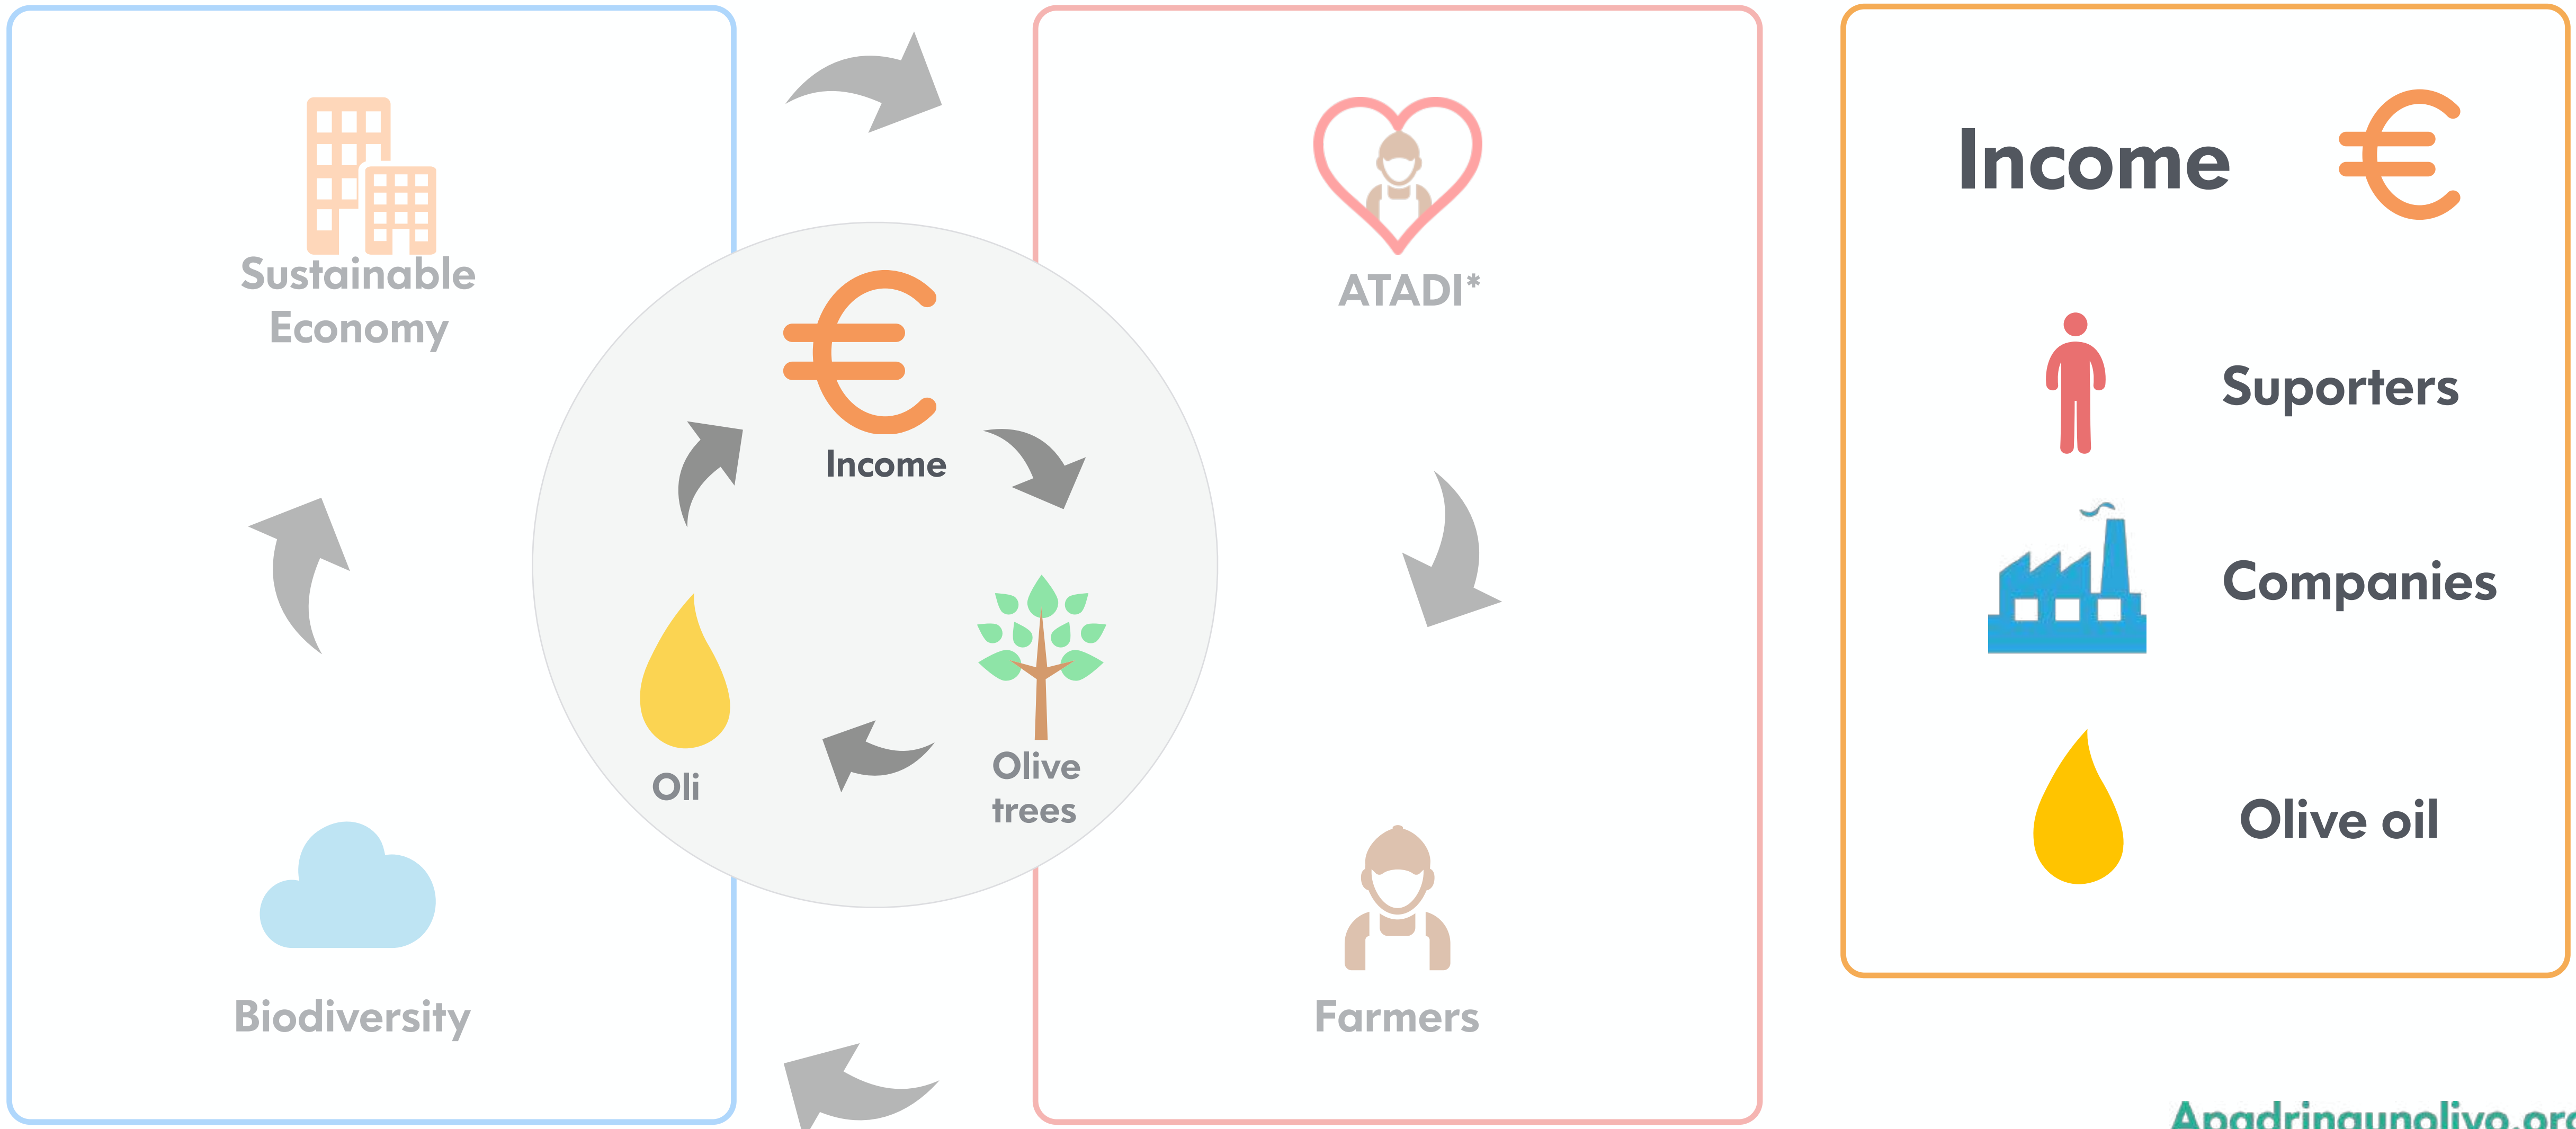

Population

363 population

Olive trees

100.000 abandoned

Our solution

A model of sustainable rural development with social inclusion

[Apadrinaunolivo.org](https://apadrinaunolivo.org)

Our model

OLIVIA 2019 - 2021

APADRINA UN OLIVO
.ORG

257-271

OLIVAR
PaG

Our model

A photograph of a group of people dining at a restaurant. The focus is on a hand holding a silver fork over a white plate of food. The plate contains a piece of red, roasted meat, possibly lamb chops, and some sauce. In the background, a man in a dark blue shirt is smiling and eating. To the right, a woman in a black top is also eating. The table is set with white plates, glasses of water with lemon wedges, and a loaf of bread. A small vase with green herbs is visible on the left. The overall atmosphere is warm and inviting.

Brand with purpose

The benefit of all

- **6.000 Suporters**
- **15.000 Olive trees in recovery process.**
- **Mi Olivo/ Mi Huerto**
- **16,26% local full time job**
- **3.000 visitors to Oliete per year**
- **33 awards**

Relational Marketing, Engagement and
Quality Manager
Apadrinaunolivo.org

Together we can build a better future

- Export model to two new depopulated areas
- 100.000 ancient olive trees recovery worldwide supported
- Grow the family products with purpose and scale up x3 weight sales in 5 years
- Acceleration program to empower rural entrepreneurship in a virtual community & working spaces to exchange and grow in 5 villages