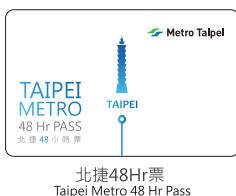

WELCOME TO TAIWAN

JOINT TICKET

TAOYUAN AIRPORT MRT / TAIPEI METRO

桃園機場捷運與臺北捷運聯合套票

SAVE UP TO
14% OFF

最低
86折

NT\$520

NT\$600

販售地點 (Retail Locations) 共 3 處

- 桃園機場捷運站 (Taoyuan Airport MRT Station)
 - ▶ A1台北車站(Taipei Main Station)
 - ▶ A12機場第一航廈站(Airport Terminal 1 Station)
 - ▶ A13機場第二航廈站(Airport Terminal 2 Station)

使用須知 (Usage Regulations)