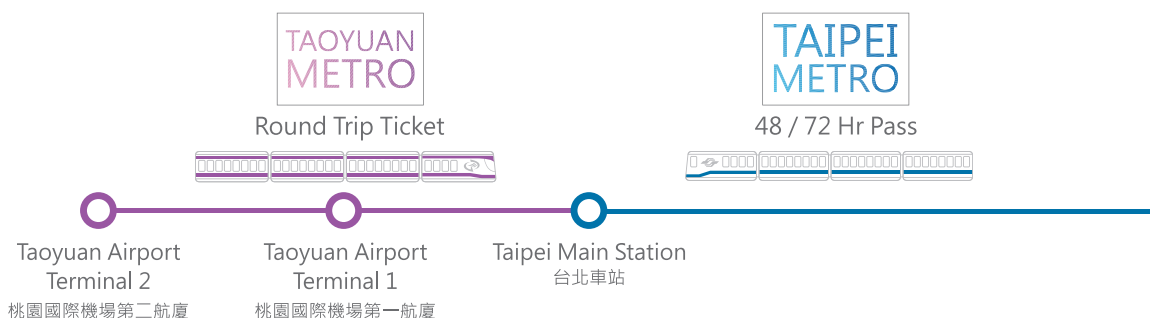

WELCOME TO TAIWAN

JOINT TICKET

TAOYUAN AIRPORT MRT / TAIPEI METRO

桃園機場捷運與臺北捷運聯合套票

SAVE UP TO
14% OFF

最低
86折

NT\$520

NT\$600

販售地點 (Retail Locations) 共 3 處

- 桃園機場捷運站 (Taoyuan Airport MRT Station)
 - ▶ A1台北車站(Taipei Main Station)
 - ▶ A12機場第一航廈站(Airport Terminal 1 Station)
 - ▶ A13機場第二航廈站(Airport Terminal 2 Station)

使用須知 (Usage Regulations)

- 本套票係以優惠價格出售，內含「桃園機場捷運來回票」1張，及「臺北捷運48小時票」或「臺北捷運72小時票」兩者擇一，套票內之各票卡不得轉售予他人。 This joint ticket includes one Taoyuan Airport MRT Round Trip Ticket and a 48hr or 72hr Taipei Metro Pass. Resale is prohibited.
- 票卡使用方式 (Usage Instructions)
 - ▶ 桃園機場捷運來回票 (Taoyuan Airport MRT Round Trip Ticket) : 搭乘2次桃園機場捷運
This ticket is valid for 2 trips on the Taoyuan Airport MRT.
 - ▶ 臺北捷運48/72小時票 (Taipei Metro 48/72 Hr Pass) : 自首次刷卡進入臺北捷運之時間起計連續48/72小時，不限次數搭乘臺北捷運
This pass is valid for unlimited travel within the Taipei Metro network for 48/72 hours starting from first entry into the system.
- 本套票內含之票卡均未使用可辦理退票，且需成套辦理。於套票販售地點皆可受理退票 (手續費20元/套)。 This joint ticket is not refundable once used, and may only be refunded as a set. You can apply for a refund at any point of sale at a fee of NT\$20/set.
- 本套票丟失 (含盜竊、遺失或毀損) 時，恕無法掛失或補發。 This joint ticket cannot be reissued if lost, stolen, or damaged.