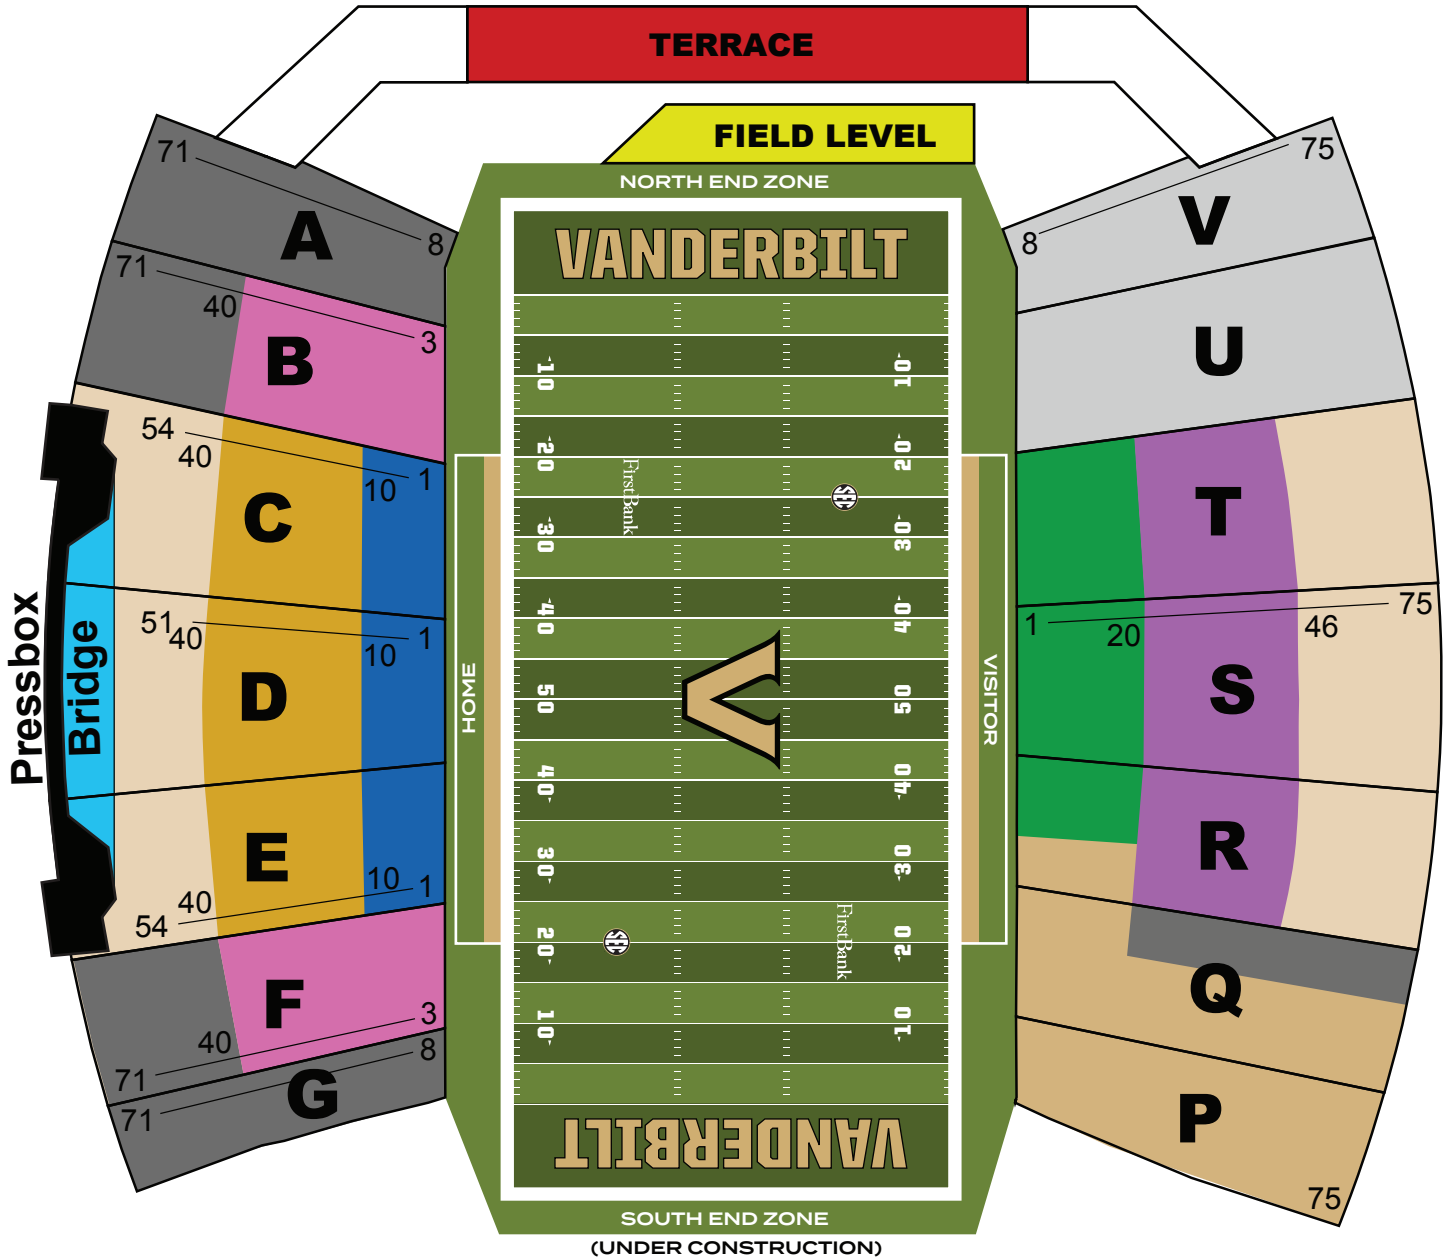

FirstBank Stadium 2024 Season Ticket Map

General Bowl Seating

 C-E Rows 11-39 \$605 \$350 ticket \$255 gift	 R-T Rows 46+ \$360 \$250 ticket \$110 gift
 C-E Rows 1-10 \$490 \$350 ticket \$140 gift	 C-E Rows 40+ \$360 \$250 ticket \$110 gift
 R-T Rows 1-20 \$445 \$315 ticket \$130 gift	 B & F Rows 3-39 \$340 \$250 ticket \$90 gift
 R-T Rows 21-45 \$375 \$250 ticket \$125 gift	 A, G, Q; B & F Row 40+ \$240 \$165 ticket \$75 gift

Premium Seating

 Field Level Seating (North) \$1,100 \$350 ticket \$750 gift
 The Bridge \$935 \$350 ticket \$585 gift
 Terrace Seating (North) \$800 \$350 ticket \$450 gift
 West Stadium Suites Call for pricing and availability.

 **Vanderbilt Student Section**  **Visiting Team**