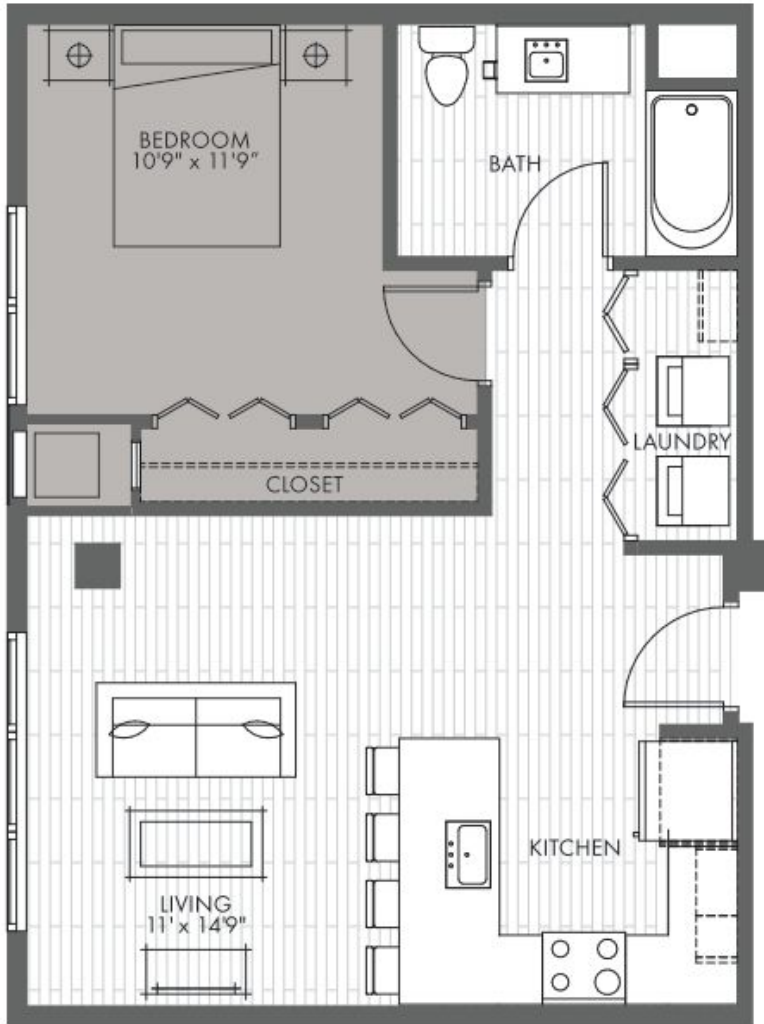

ADA
1A

1 BED
1 BATH

690
SQ FT

PRICING:

UNIT/ FLOOR:

VANTAGE

ON THE PARK

916 E. State St.
Milwaukee, WI 53202