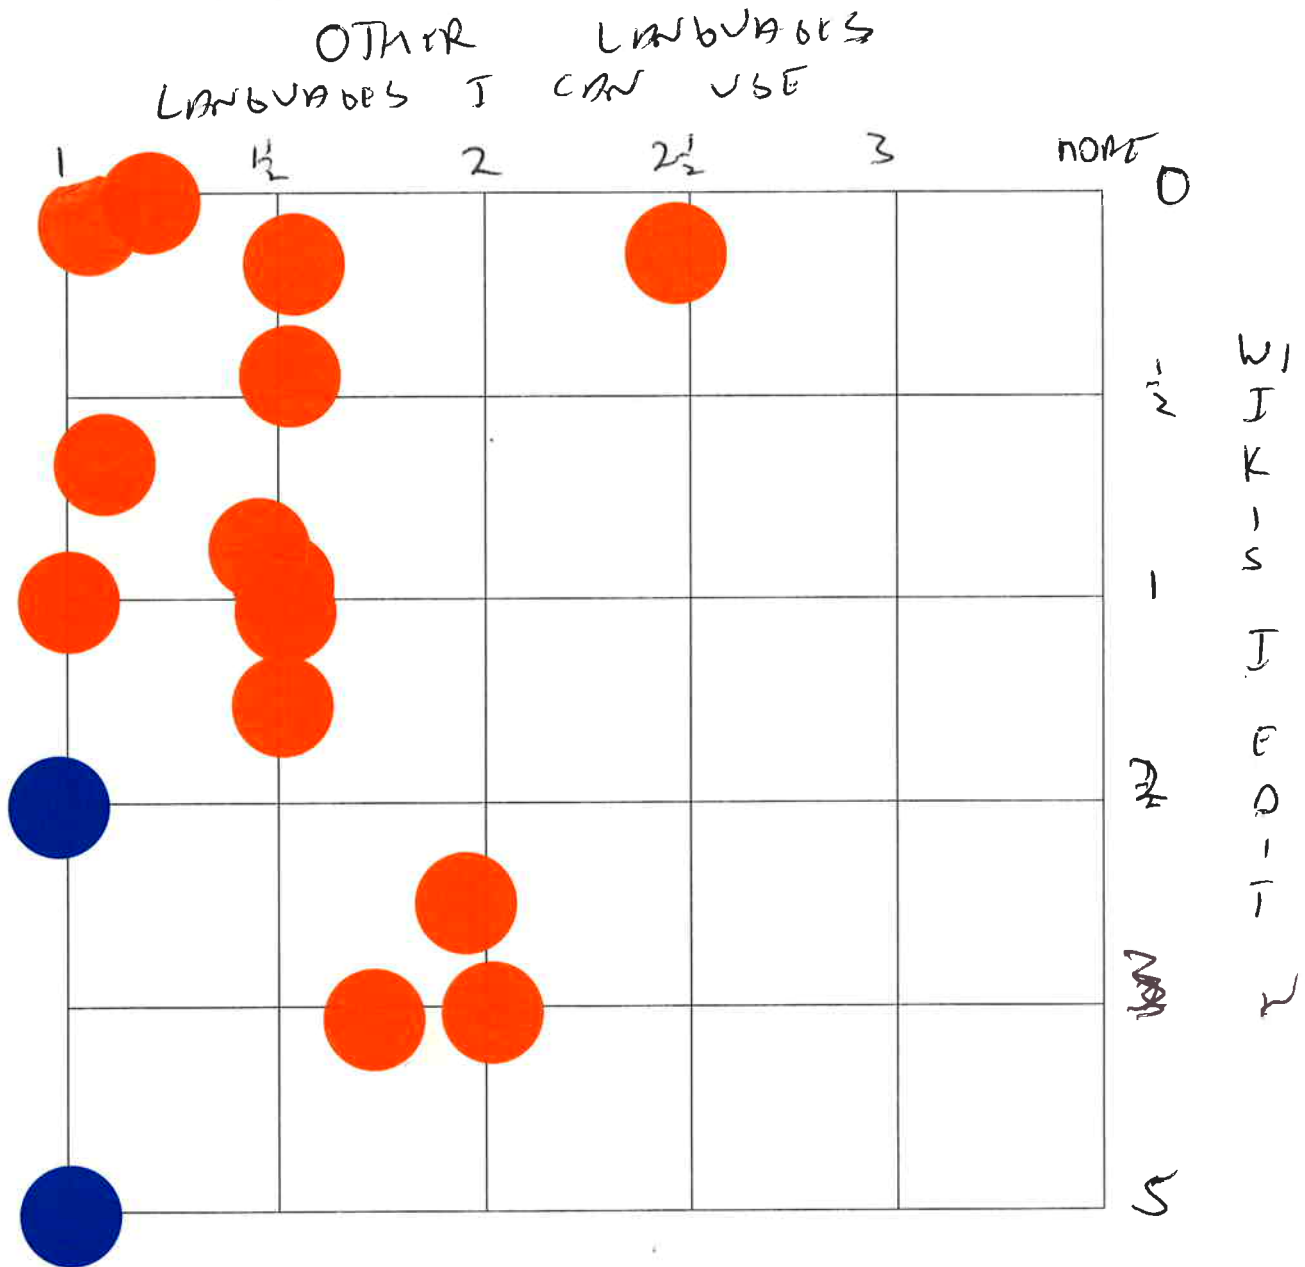

1 AM

Instructions: Place your dot on the grid. It need not be on a line and it is entirely up to you where it goes.

Adelaide Wikipedia Meetup

23 April 2007

WikiCensus

Instructions: Place your dot on the grid. It need not be on a line and it is entirely up to you where it goes.

Adelaide Wikipedia Meetup
23 April 2007

WikiCensus

AGE

Instructions: Place your dot on the grid. It need not be on a line and it is entirely up to you where it goes.

Adelaide Wikipedia Meetup
23 April 2007

WikiCensus

COMMUNITY INVOLVEMENT
(NOT WIKIPEDIA)

LITTLE number number committed committed NO
 ORG ORG ORG ORG TIME!

Instructions: Place your dot on the grid. It need not be on a line and it is entirely up to you where it goes.

Adelaide Wikipedia Meetup

23 April 2007

WikiCensus

Instructions: Place your dot on the grid. It need not be on a line and it is entirely up to you where it goes.

Adelaide Wikipedia Meetup
23 April 2007

WikiCensus