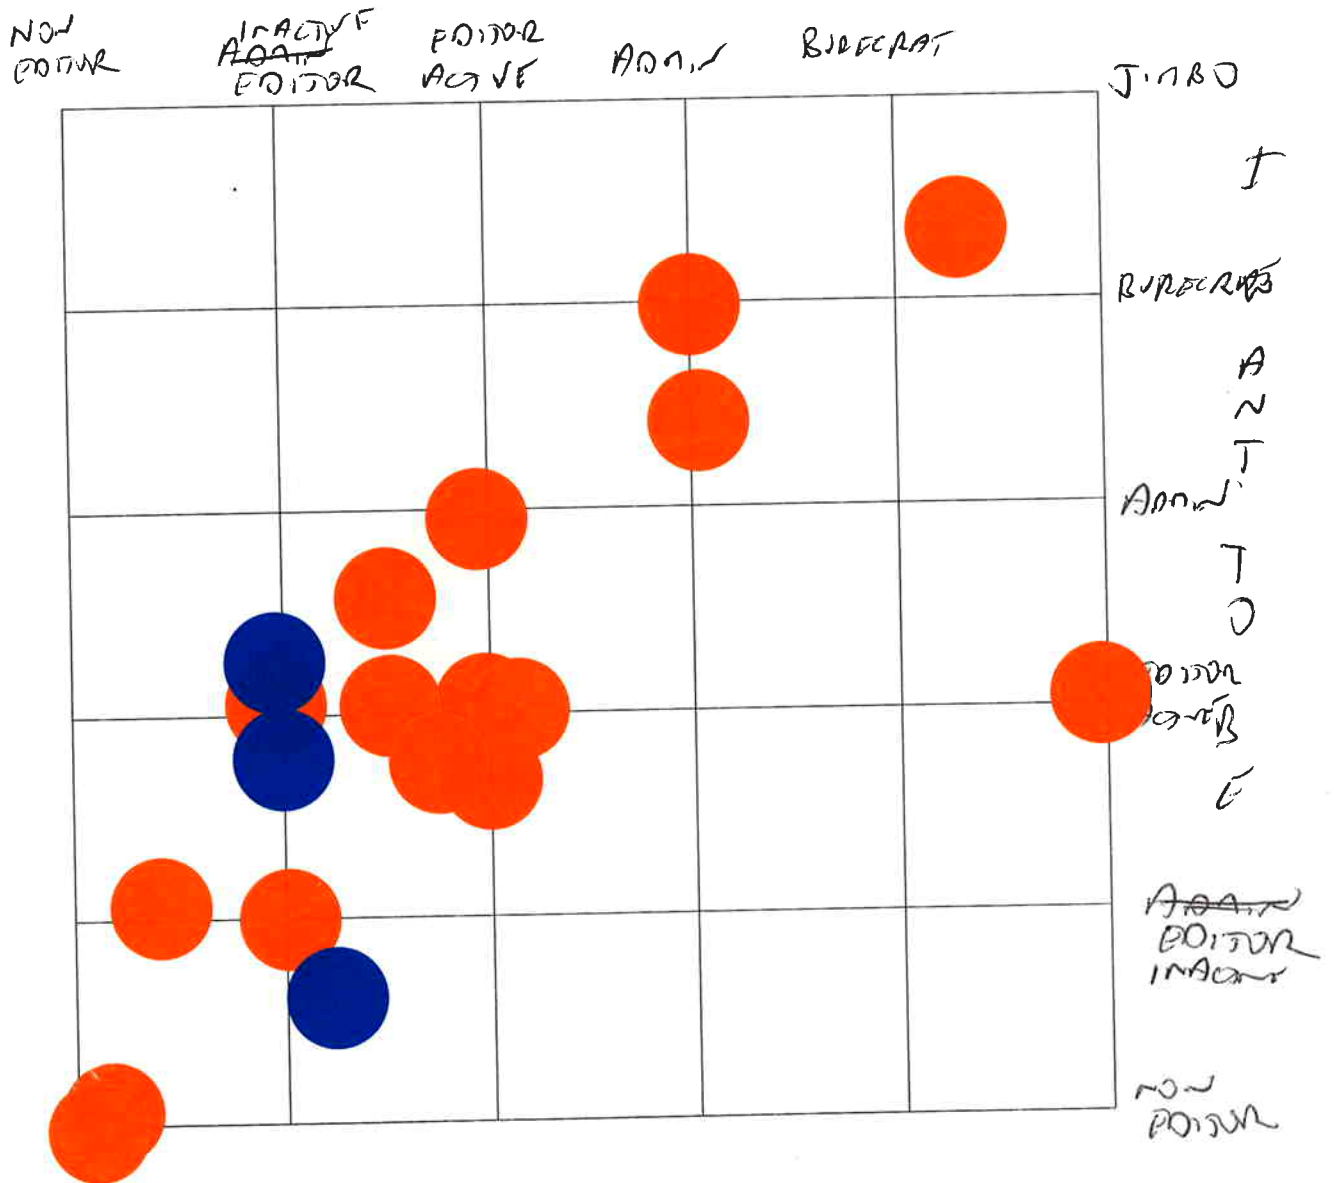

Adelaide Wikipedia Meetup
23 April 2007

WikiCensus

Instructions: Place your dot on the grid. It need not be on a line and it is entirely up to you where it goes.

Adelaide Wikipedia Meetup

23 April 2007

WikiCensus

1 AM

Instructions: Place your dot on the grid. It need not be on a line and it is entirely up to you where it goes.

Adelaide Wikipedia Meetup

23 April 2007

WikiCensus

Instructions: Place your dot on the grid. It need not be on a line and it is entirely up to you where it goes.

Adelaide Wikipedia Meetup
23 April 2007

WikiCensus

AGE

Instructions: Place your dot on the grid. It need not be on a line and it is entirely up to you where it goes.

Adelaide Wikipedia Meetup
23 April 2007

Adelaide Wikipedia Meetup
23 April 2007

WikiCensus

Instructions: Place your dot on the grid. It need not be on a line and it is entirely up to you where it goes.