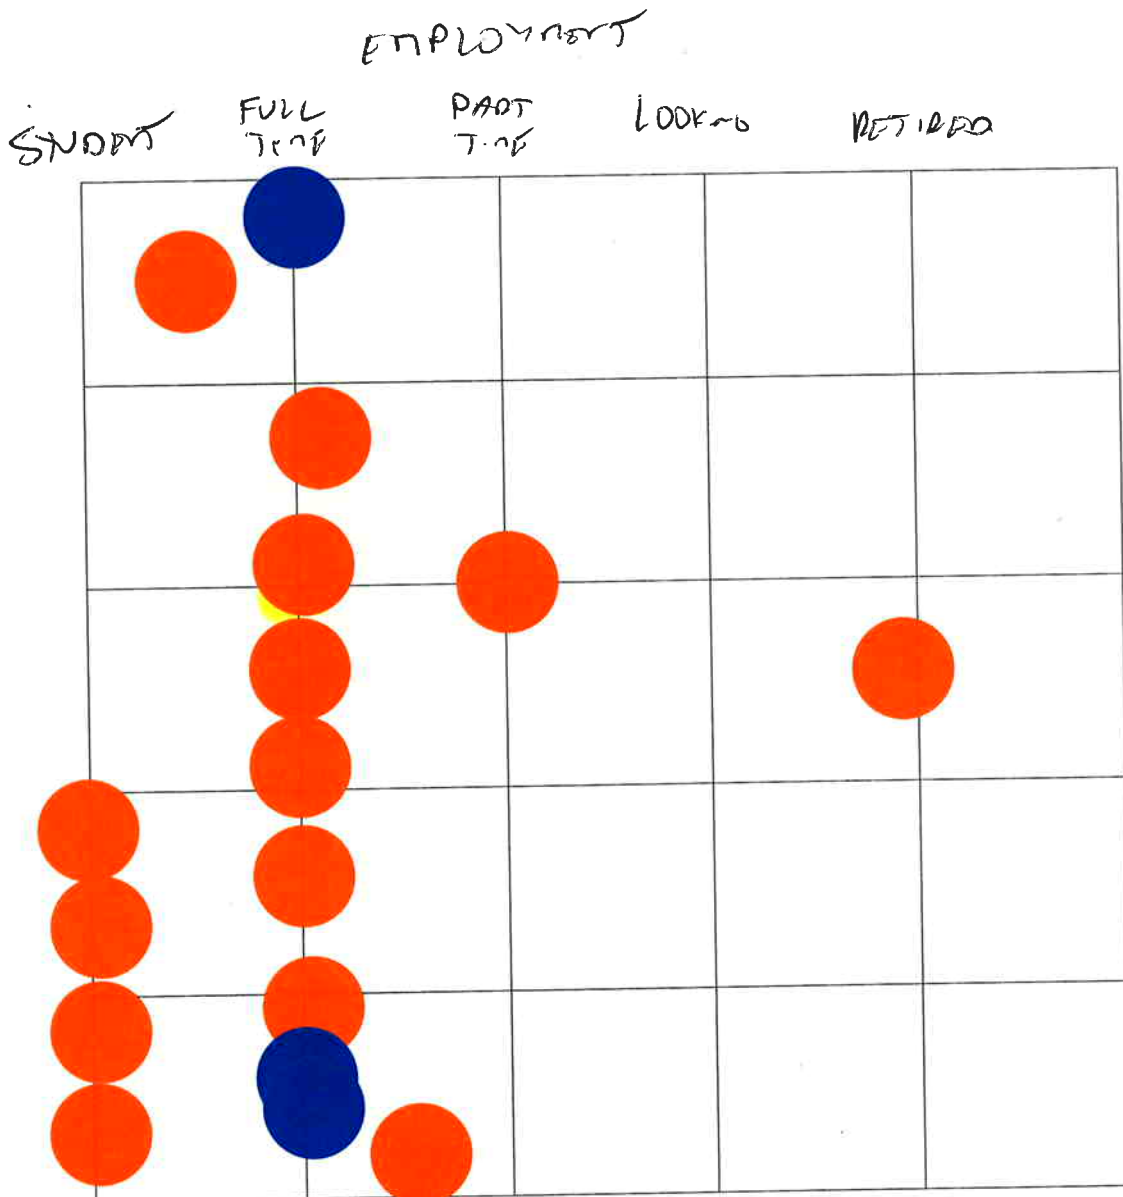

Adelaide Wikipedia Meetup
23 April 2007

WikiCensus

AGE

Instructions: Place your dot on the grid. It need not be on a line and it is entirely up to you where it goes.

Adelaide Wikipedia Meetup
23 April 2007

WikiCensus

COMMUNITY INVOLVEMENT
(NOT WIKIPEDIA)

LITTLE number number committed committed NO
 ORG ORG ORG ORG TIME!

Instructions: Place your dot on the grid. It need not be on a line and it is entirely up to you where it goes.

Adelaide Wikipedia Meetup

23 April 2007

WikiCensus

Instructions: Place your dot on the grid. It need not be on a line and it is entirely up to you where it goes.

Adelaide Wikipedia Meetup
23 April 2007

WikiCensus

Instructions: Place your dot on the grid. It need not be on a line and it is entirely up to you where it goes.

Adelaide Wikipedia Meetup
23 April 2007

WikiCensus

COUNT

Instructions: Place your dot on the grid. It need not be on a line and it is entirely up to you where it goes.