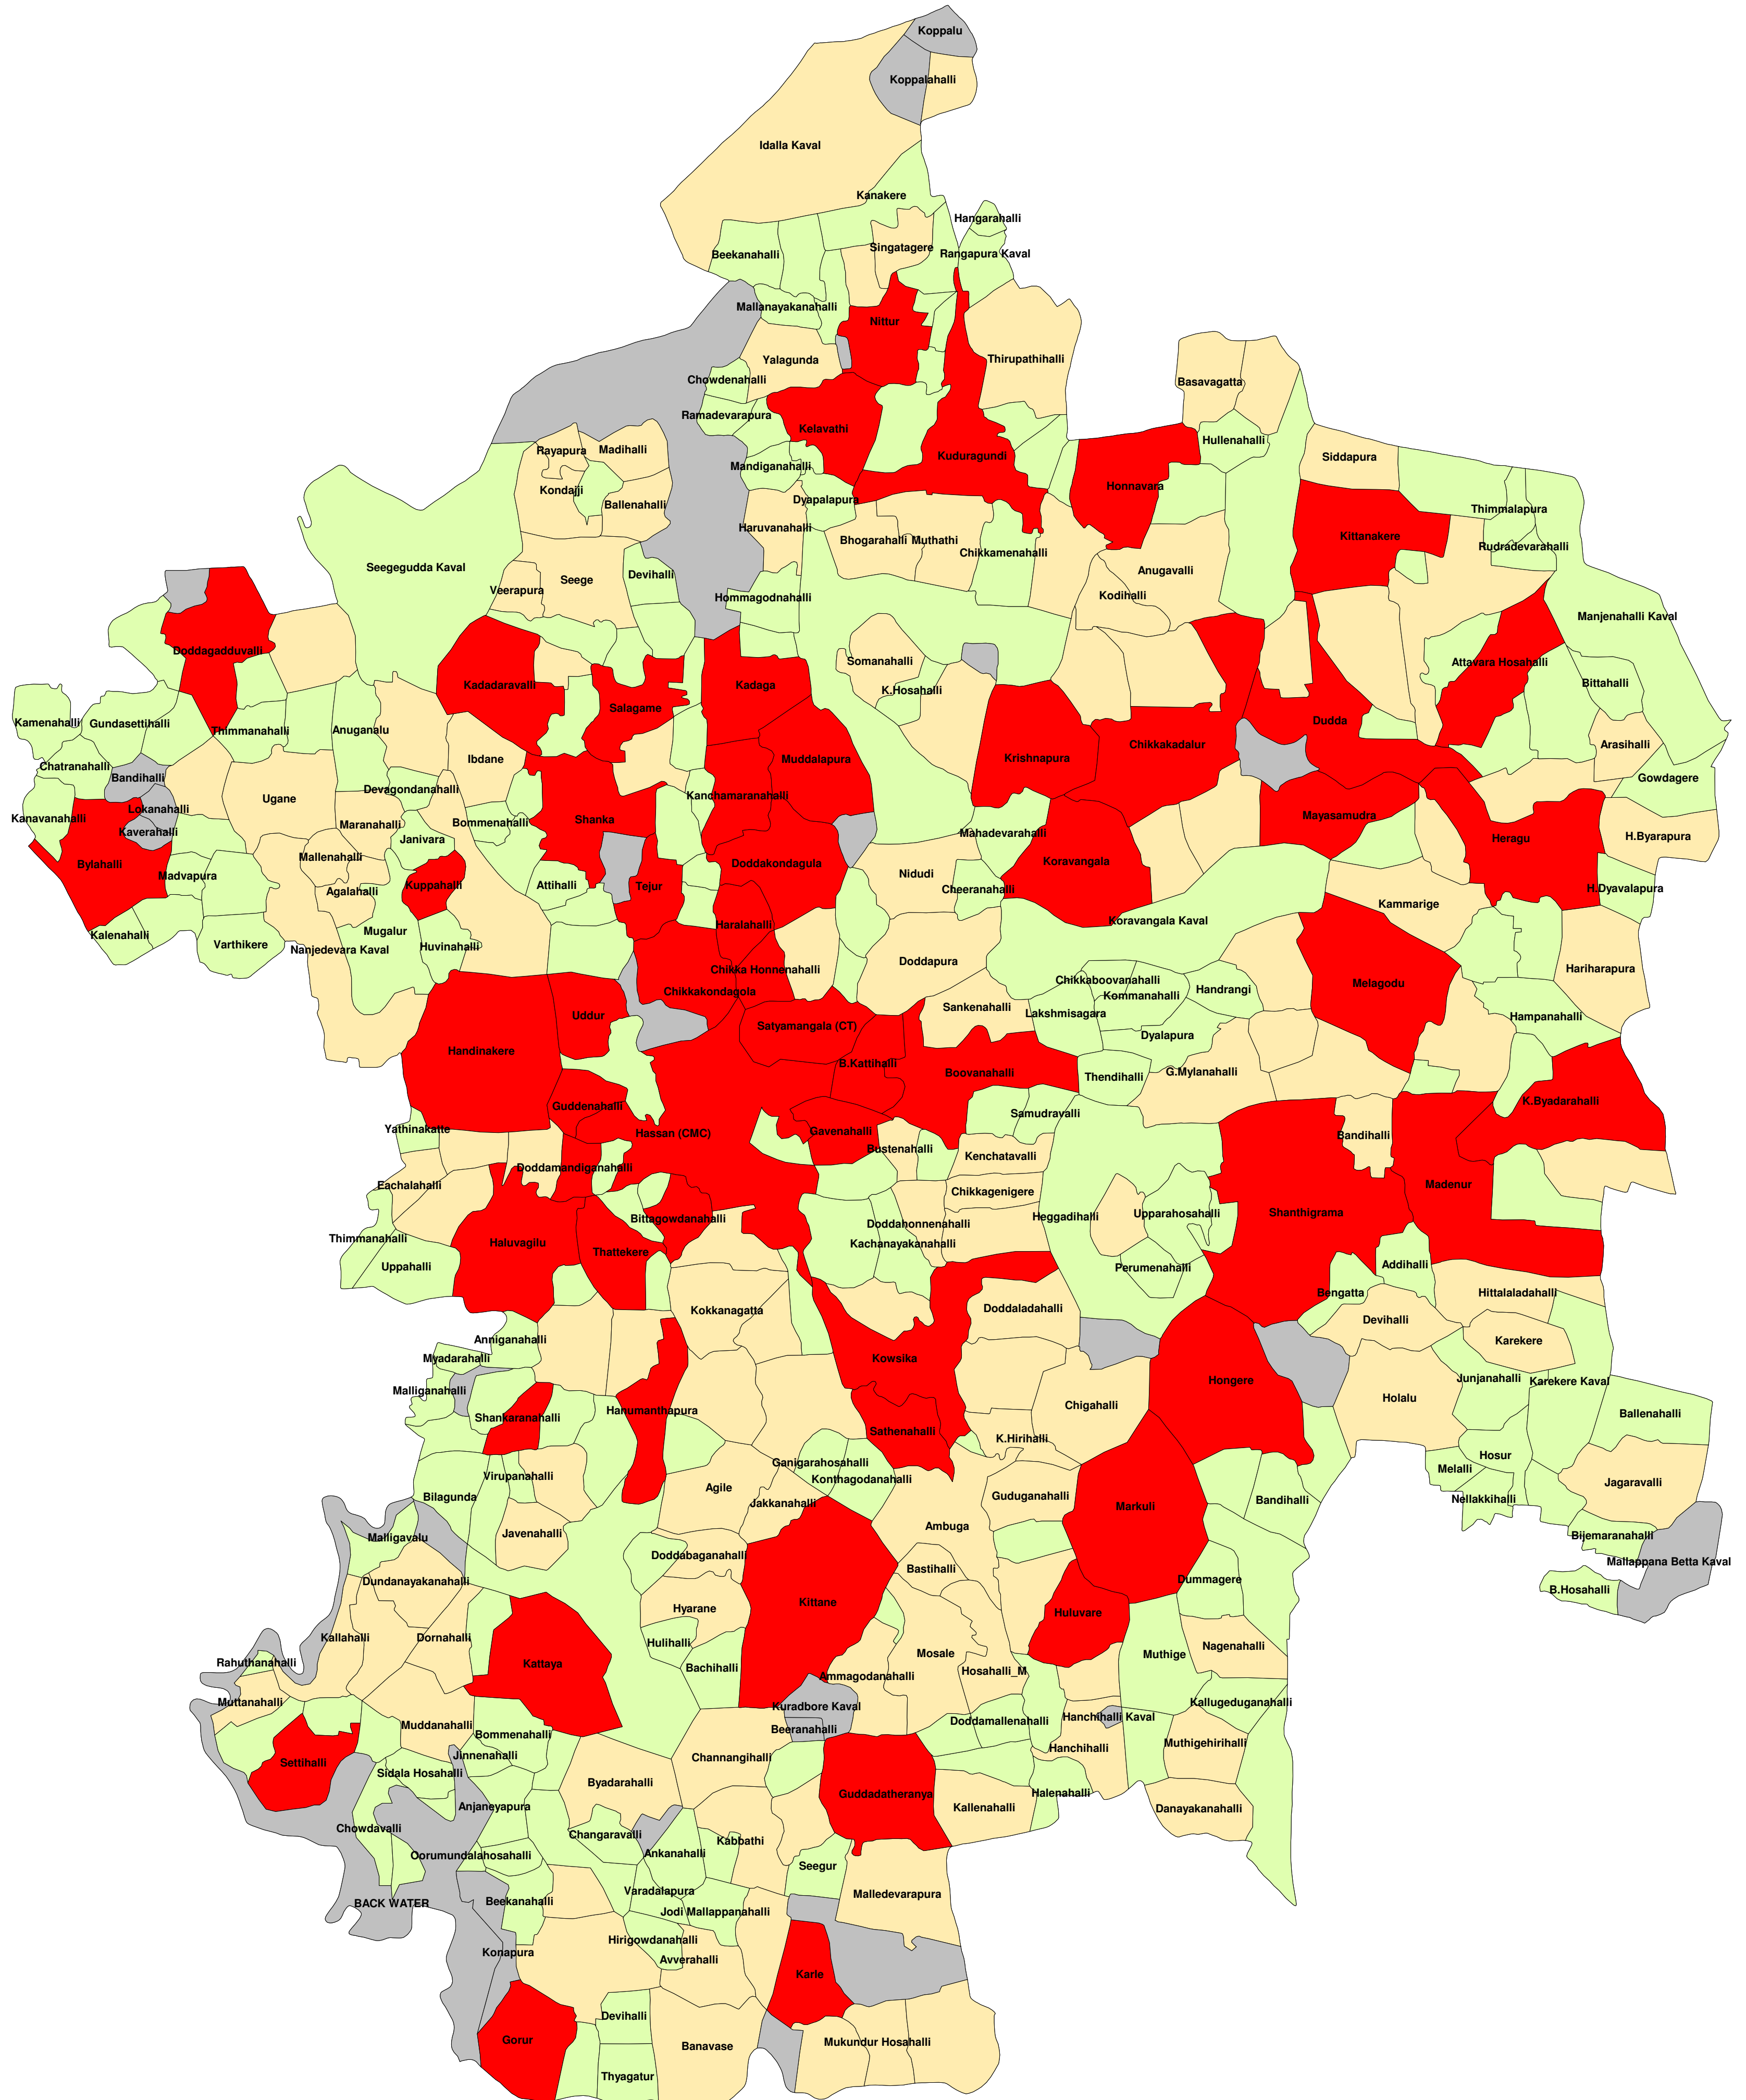

HASSAN TALUK

POPULATION AS PER 2001 CENSUS

POPULATION AS PER 2001 CENSUS

UNINHABITED	(25)
1 TO 500	(190)
500 TO 1,000	(124)
>1,000	(55)