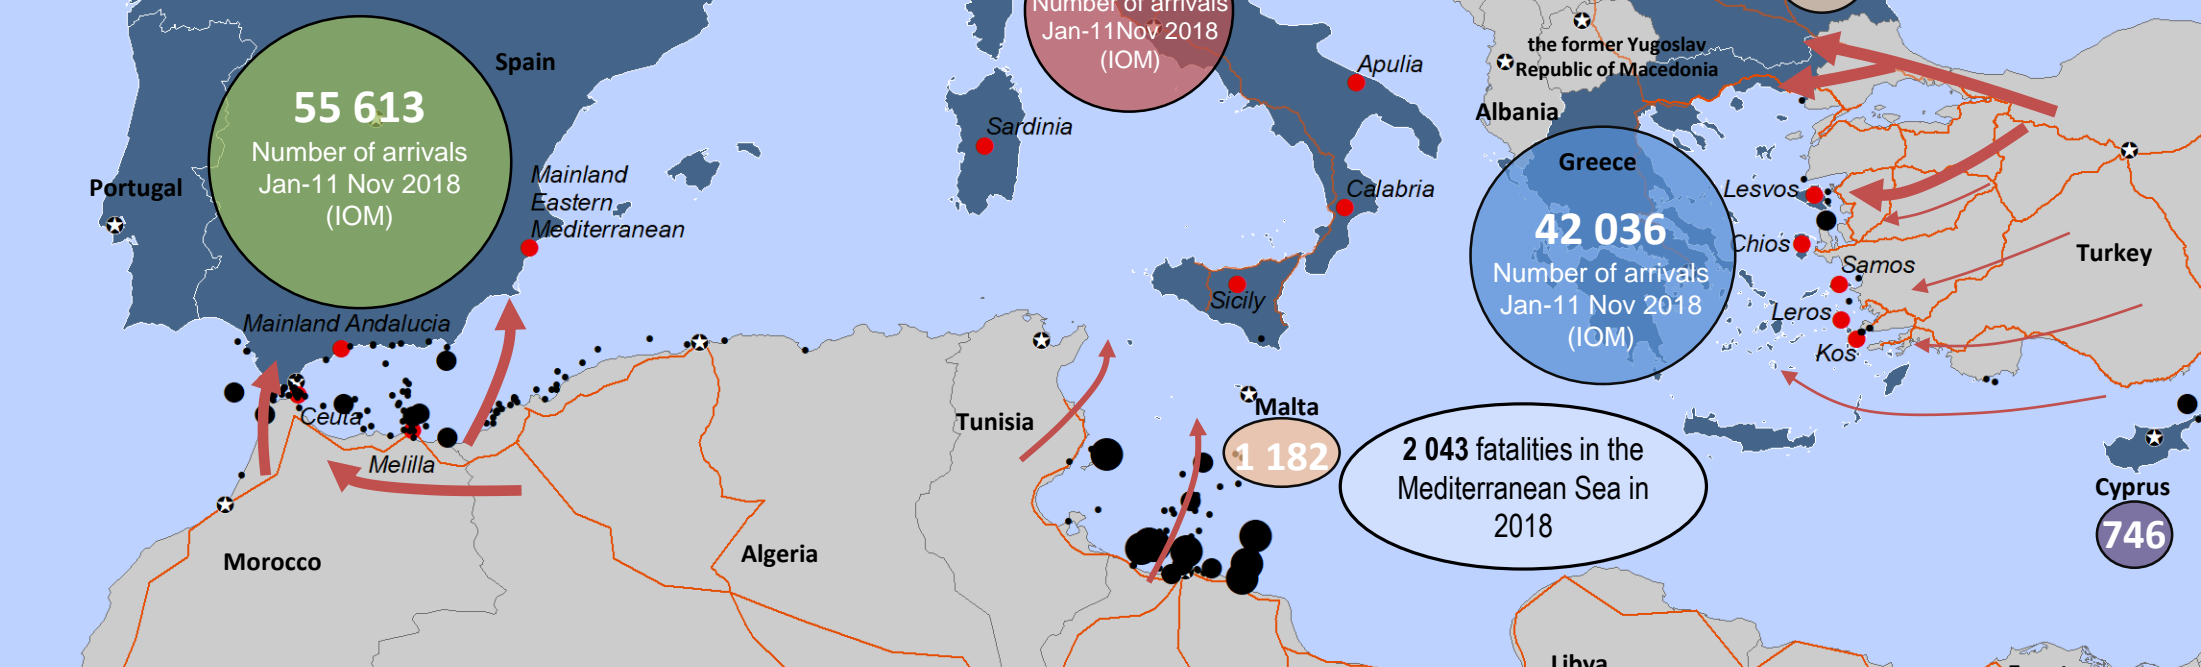

Number of fatalities

- 1 - 21
- 22 - 70
- 71 - 130

Legend:

- ☆ Capital
- Main regions/areas of arrival
- Migration route
- ➔ Migration flow
- EU Member State

124 118
 Arrivals to Europe in 2018
 Source: IOM (11 Nov 2018)

Copyright, European Union, 2018.
 Map created by ERCC Analytical Team.
 Sources: GISCO, IOM.
 The boundaries and names shown on this map do not imply official endorsement or acceptance by the European Union.
 * Kosovo: This designation is without prejudice to positions on status, and is in line with UNSCR 1244/1999 and the ICJ Opinion on the Kosovo Declaration of Independence.