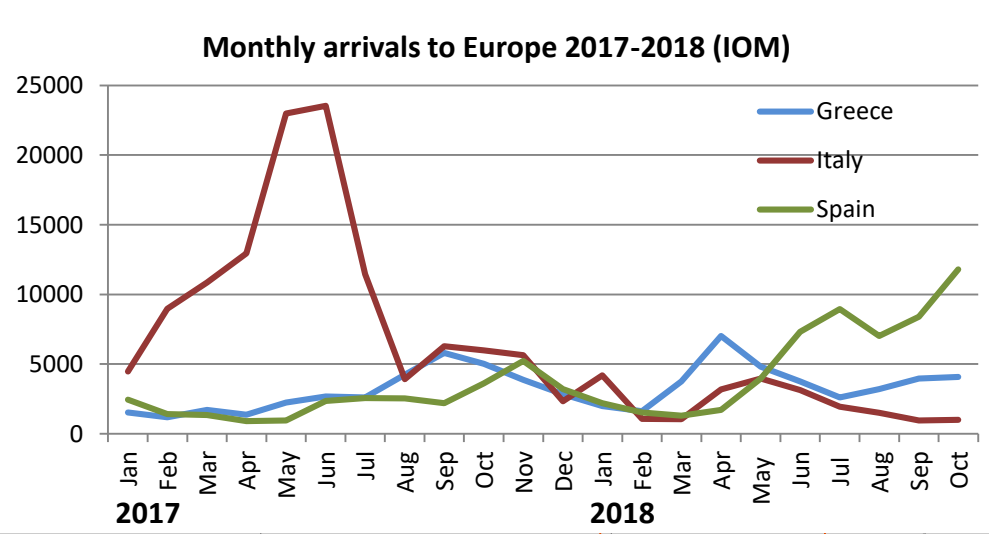

Number of fatalities

- 1 - 21
- 22 - 70
- 71 - 130

Legend:

- ☆ Capital
- Main regions/areas of arrival
- Migration route
- ➔ Migration flow
- EU Member State

124 118
 Arrivals to Europe in 2018
 Source: IOM (11 Nov 2018)