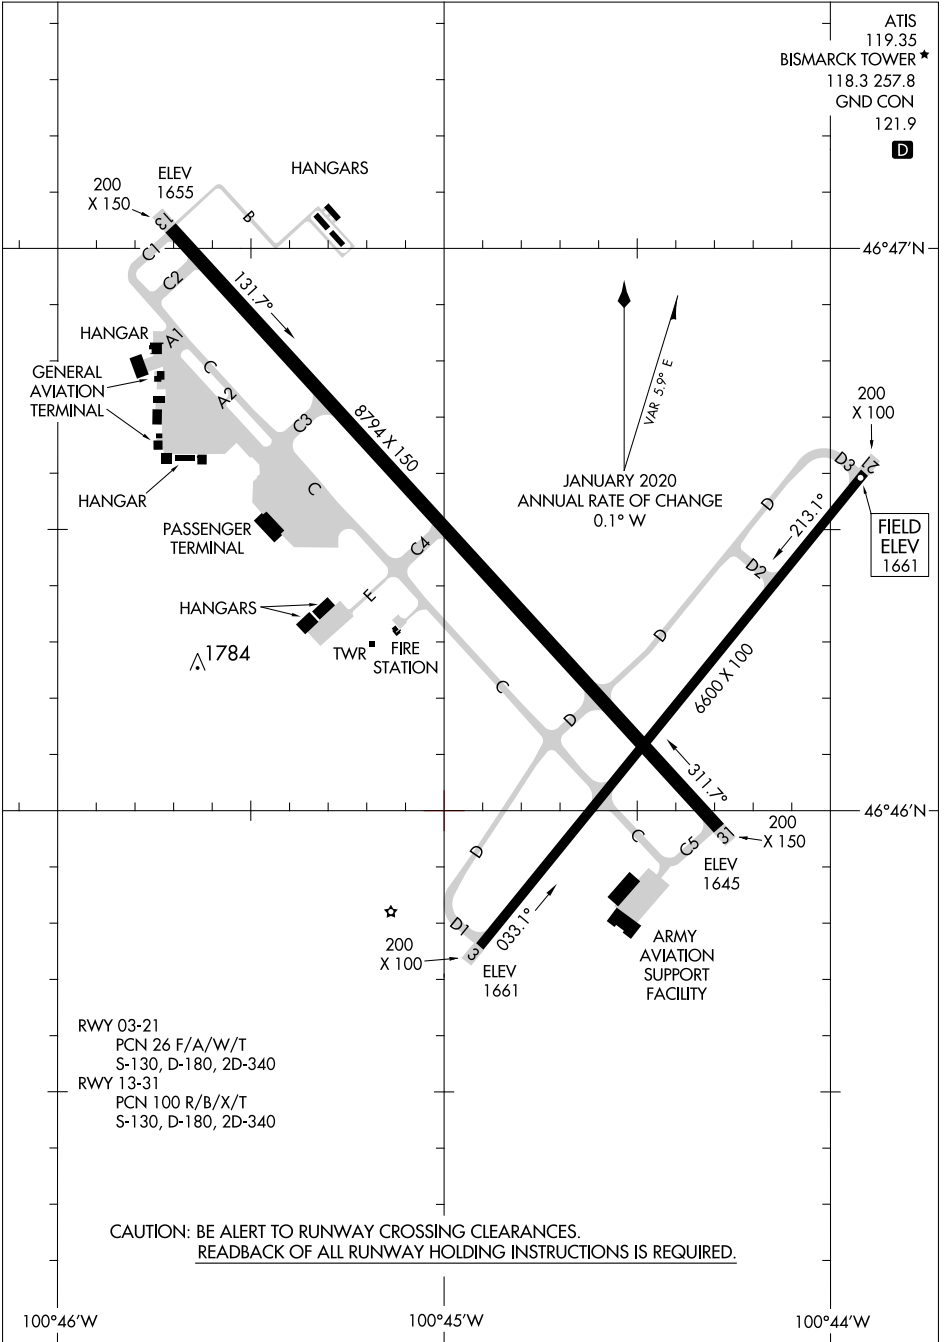

AIRPORT DIAGRAM

AL-51 (FAA)

BISMARCK MUNI (BIS)
BISMARCK, NORTH DAKOTA

ATIS 119.35
 BISMARCK TOWER ★ 118.3 257.8
 GND CON 121.9
D

NC-1, 24 FEB 2022 to 24 MAR 2022

NC-1, 24 FEB 2022 to 24 MAR 2022

RWY 03-21
 PCN 26 F/A/W/T
 S-130, D-180, 2D-340
 RWY 13-31
 PCN 100 R/B/X/T
 S-130, D-180, 2D-340

CAUTION: BE ALERT TO RUNWAY CROSSING CLEARANCES.
READBACK OF ALL RUNWAY HOLDING INSTRUCTIONS IS REQUIRED.

AIRPORT DIAGRAM

BISMARCK, NORTH DAKOTA
BISMARCK MUNI (BIS)