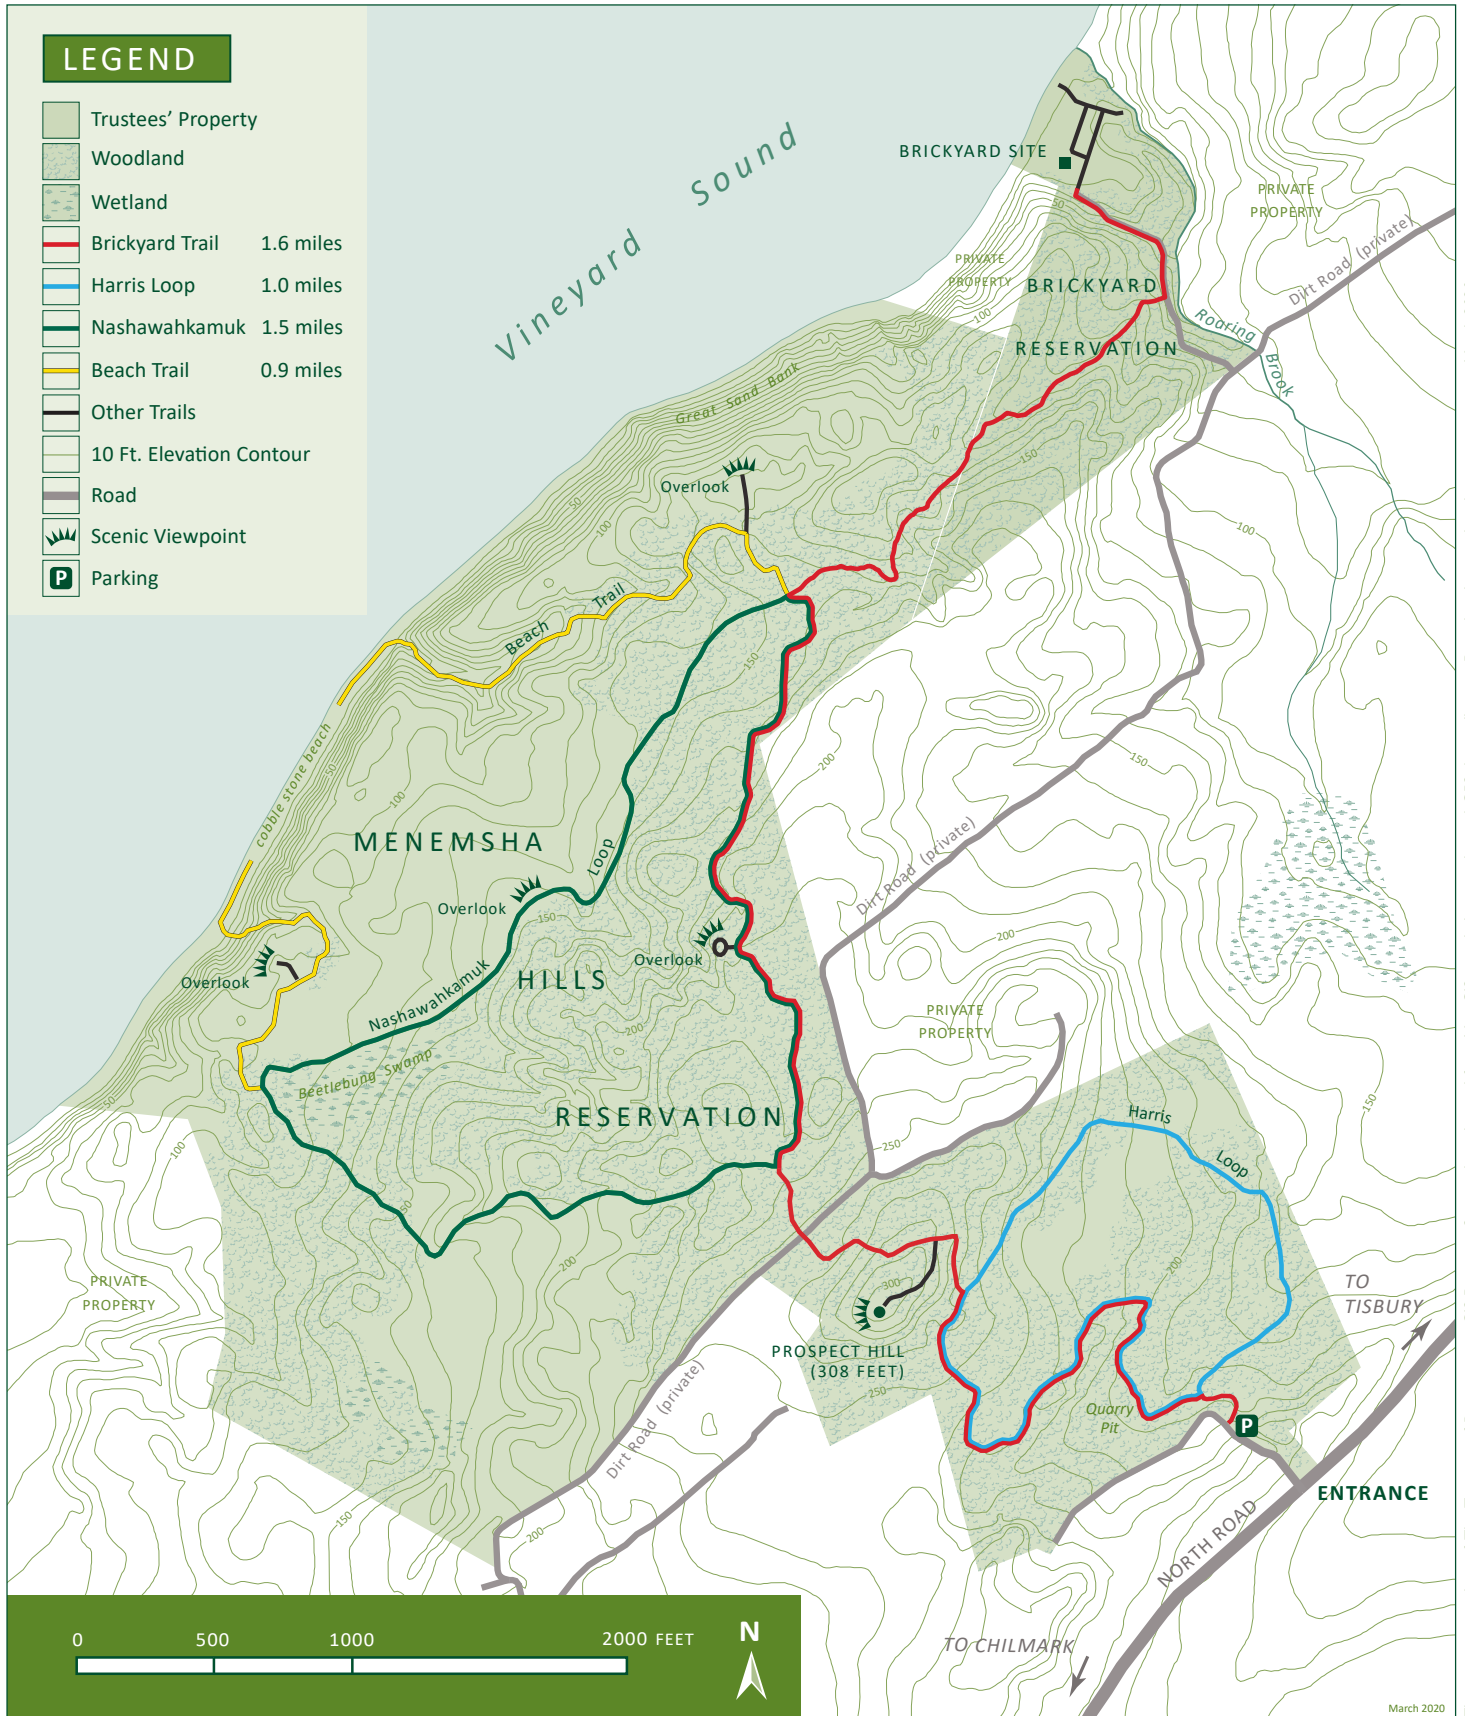

MENEMSHA HILLS (211 ACRES)

BRICKYARD RESERVATION (21 ACRES)

North Road ▪ Chilmark, Massachusetts

508.693.3678 ▪ longpoint@thetrustees.org ▪ www.thetrustees.org

This map is a product of The Trustees of Reservations, GIS Program. Source data obtained from MassGIS, aerial photography, and GPS data collection. Boundary lines and trail are approximate. March 2020.