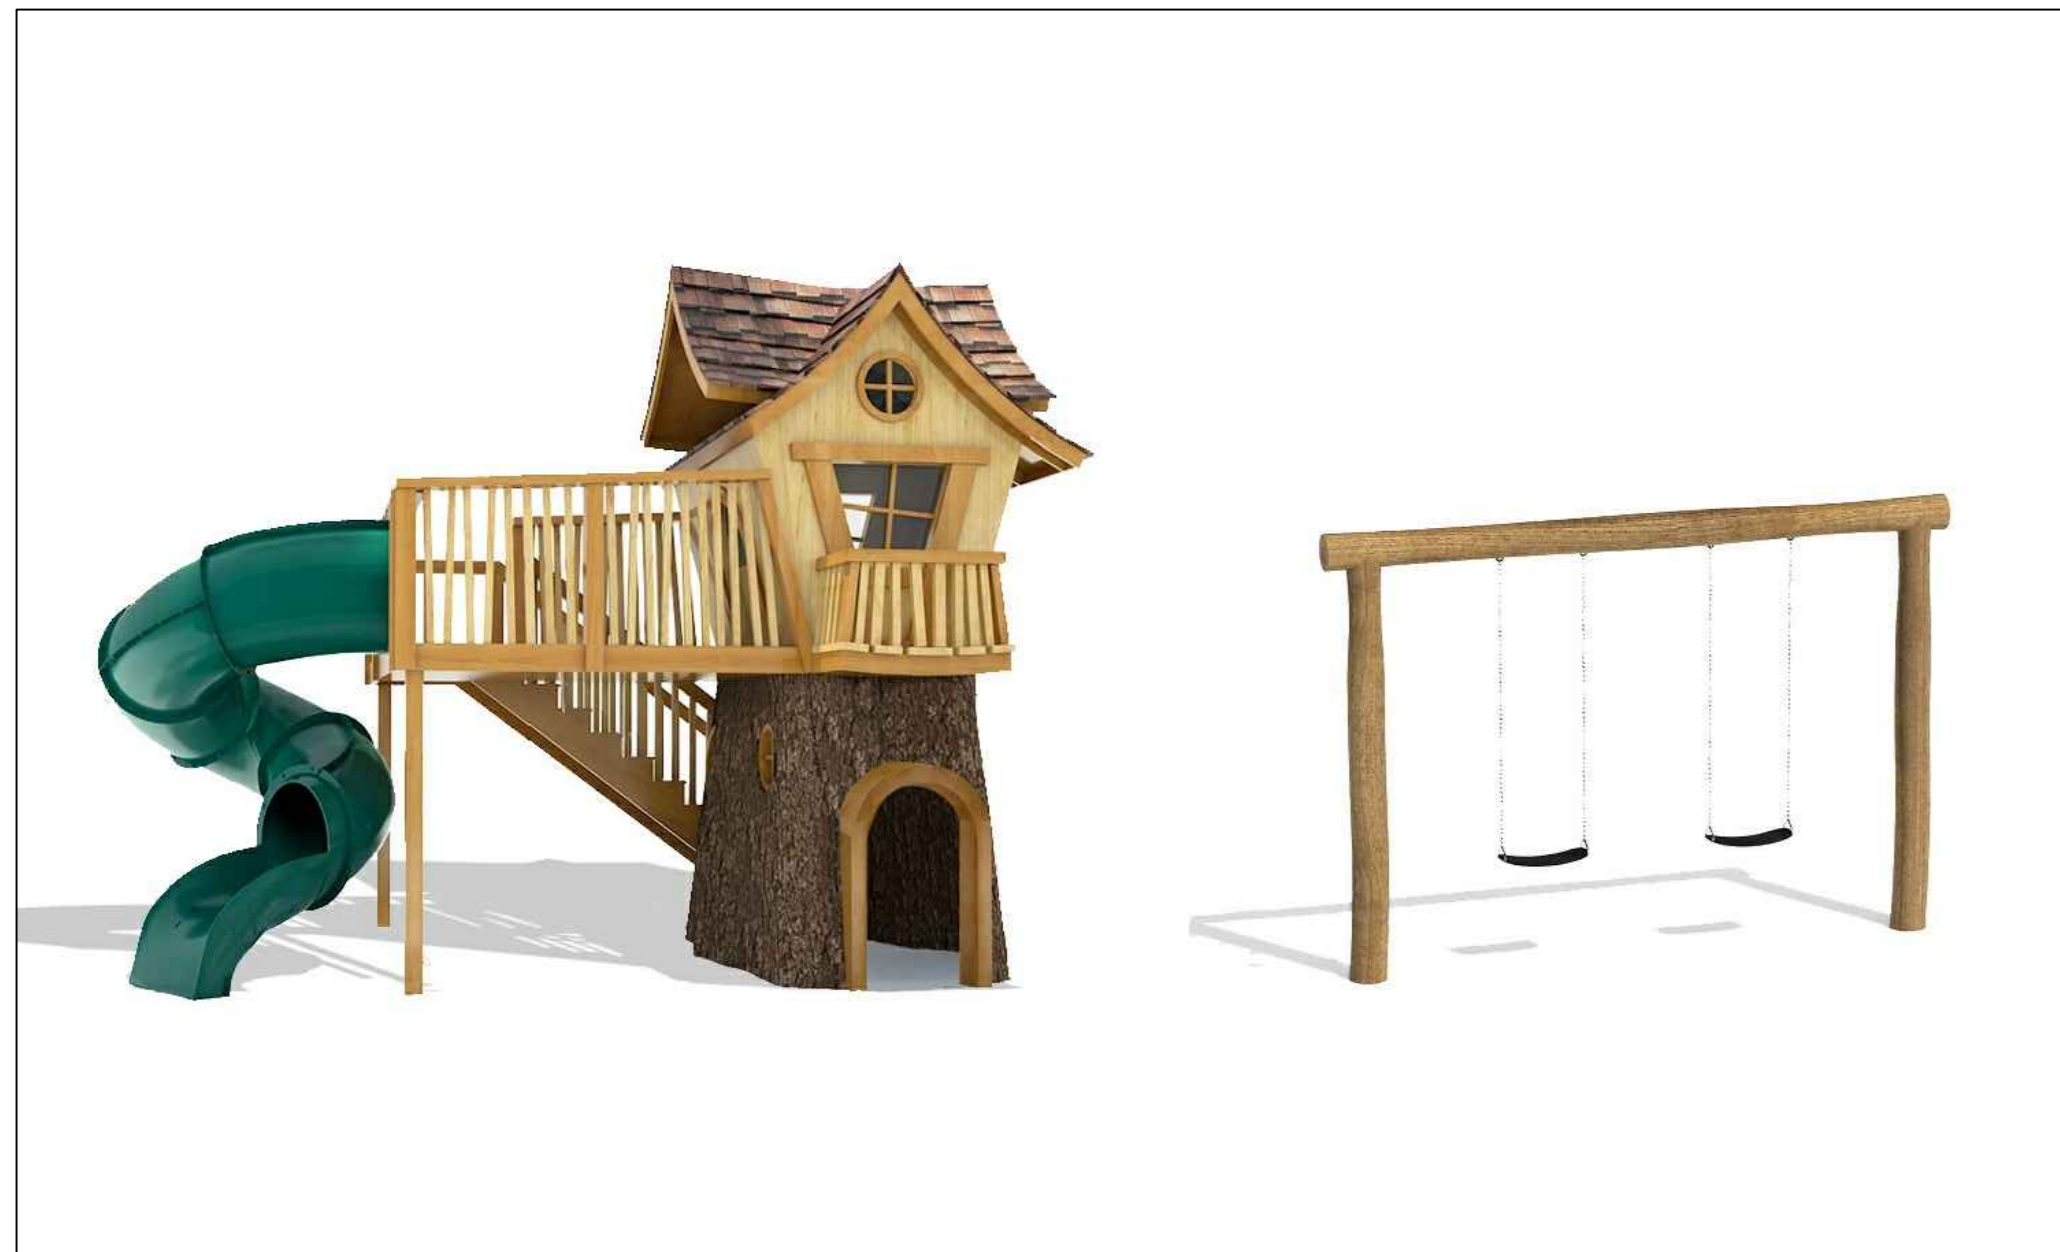

Cedar Bungalow

Kids love tree houses, because it gives them the chance to explore and imagine great stories. It's like a hide out on the playground. Kids can hide inside the tree trunk or run up the stairs to the deck. Once on deck, they can look over all of the playground, wave to their parents and call to their friends. Children can take the Twisty Turbo Slide all the way down, then run back up to the hide-a-way Bungalow. Once inside, they can still look out through the play house windows. Or they can sit and tell each other stories about make-believe adventures. Outside, they can swing on the swing set that has two belt swings. The swings can be changed to two toddler bucket swings. We have many additional swing sets that would make great additions to your park. Adults are more concerned with the practical aspects, such as building the treehouse, safety, and maintenance, as well as fun. At The 4 Kids, the experts have answers that will please concerned adults. Strict safety standards and high quality construction ensure that everyone is as secure as they are happy. This tree house doesn't have any doors, so no worries about pinched fingers. GFRC is a low maintenance product, as it can resist the harsh weather conditions. We also offer wood sealant for the deck, stairs and tree house. We want your tree house to last as long as your park. Make your park the one children want to go to over and over again.

Key Features

- Custom designs based on client input
- Indoor or outdoor tree houses
- Artist studios in Greenville, TX
- Add more accessories to increase the fun

Specifications

Age Range:

N/A

Dimensions:

23'2"L x 12'W x 12'H

4400 Oneal St. Greenville, TX 75401

903.454.9237

info@the4kids.com

www.the4kids.com

**CEDAR BUNGALOW
TREE HOUSE**
17'3"L x 12'W x 12'H

CEDAR BUNGALOW
TREE HOUSE

BELT SWING

CEDAR BUNGALOW TREE HOUSE
17'3"L x 12'W x 12'H