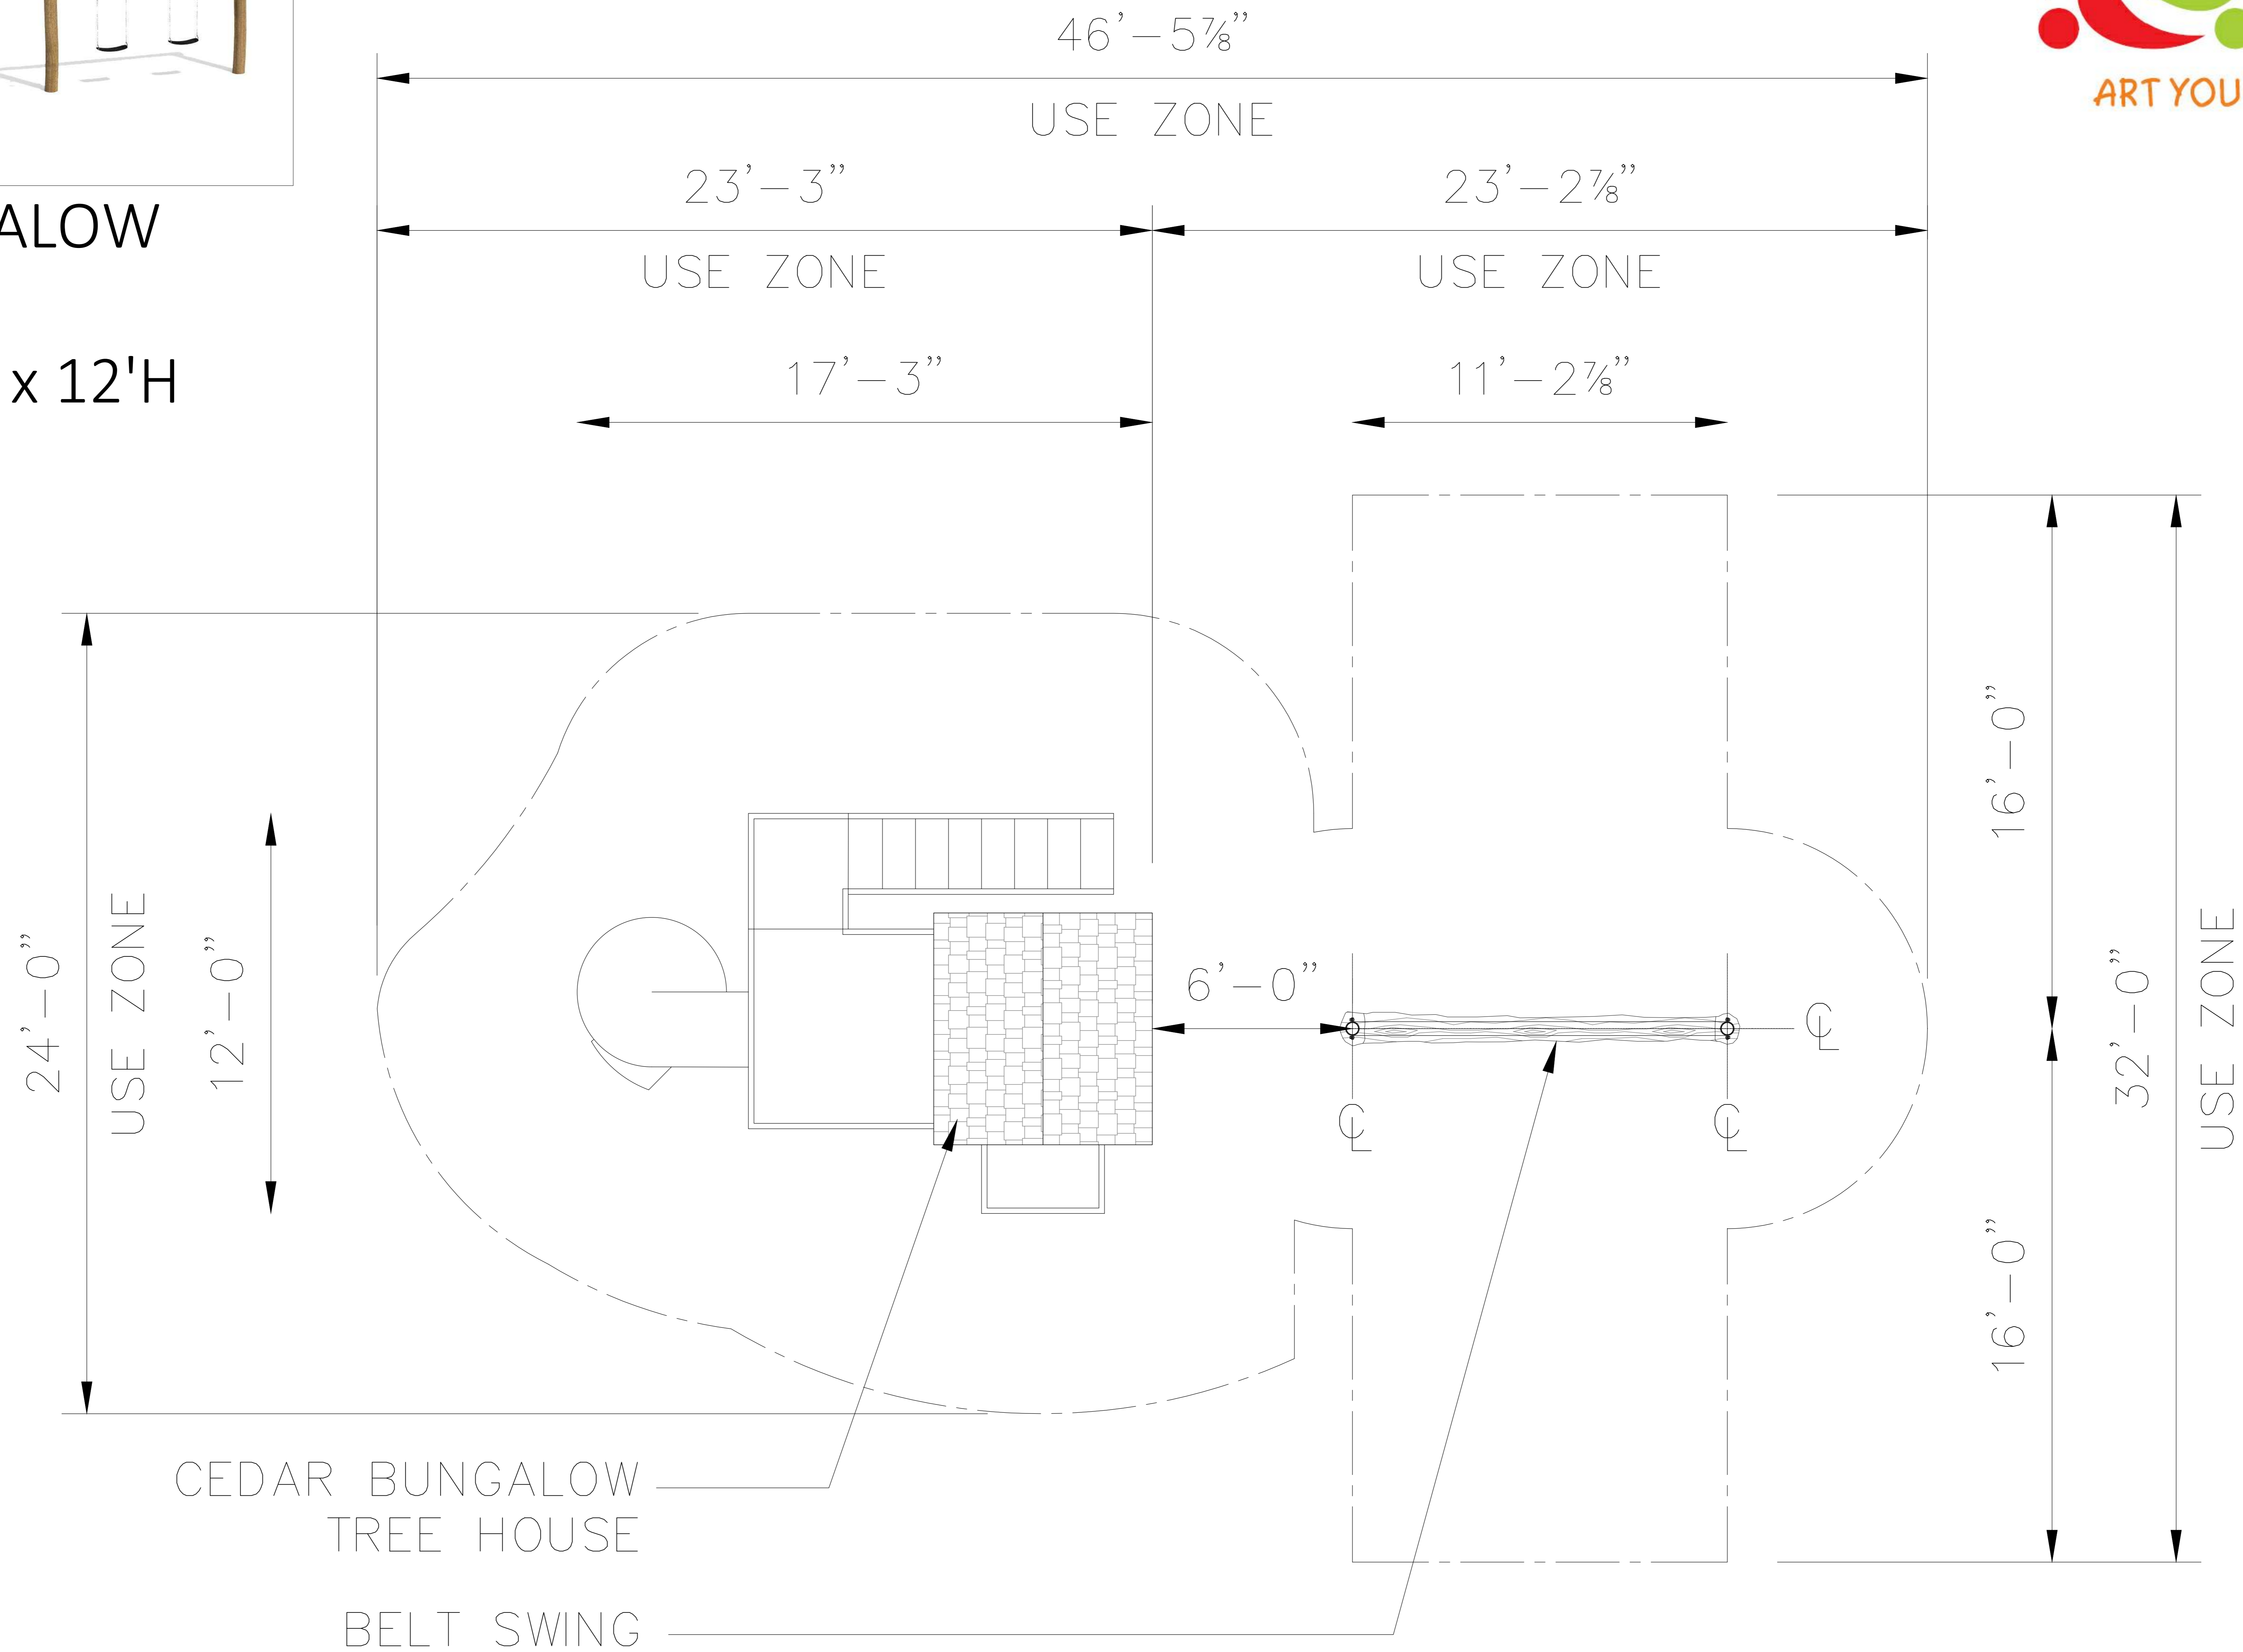

CEDAR BUNGALOW
TREE HOUSE

BELT SWING