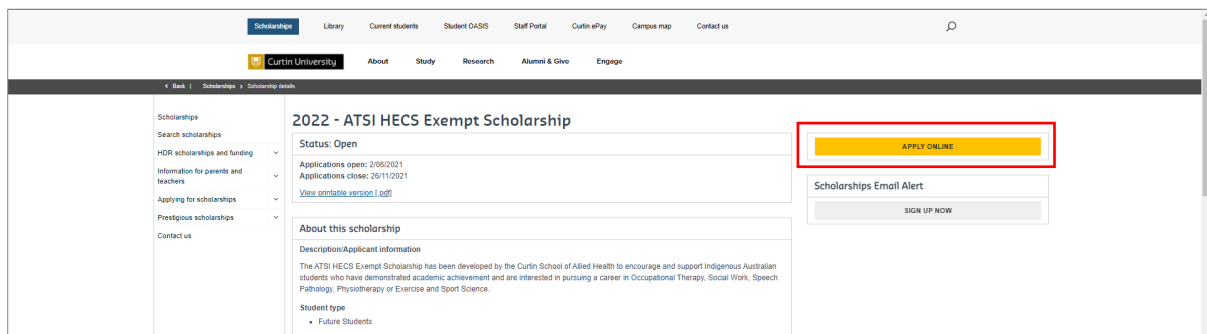

Curtin Scholarships

Online Application Log In Guide

GUIDE TWO: Existing Account Users

Who is this guide for?

For students who have an existing future student login account but are experiencing issues with logging in (error message: account disabled) or cannot remember their username/password.

Step 1: Click 'Apply online' button to begin application