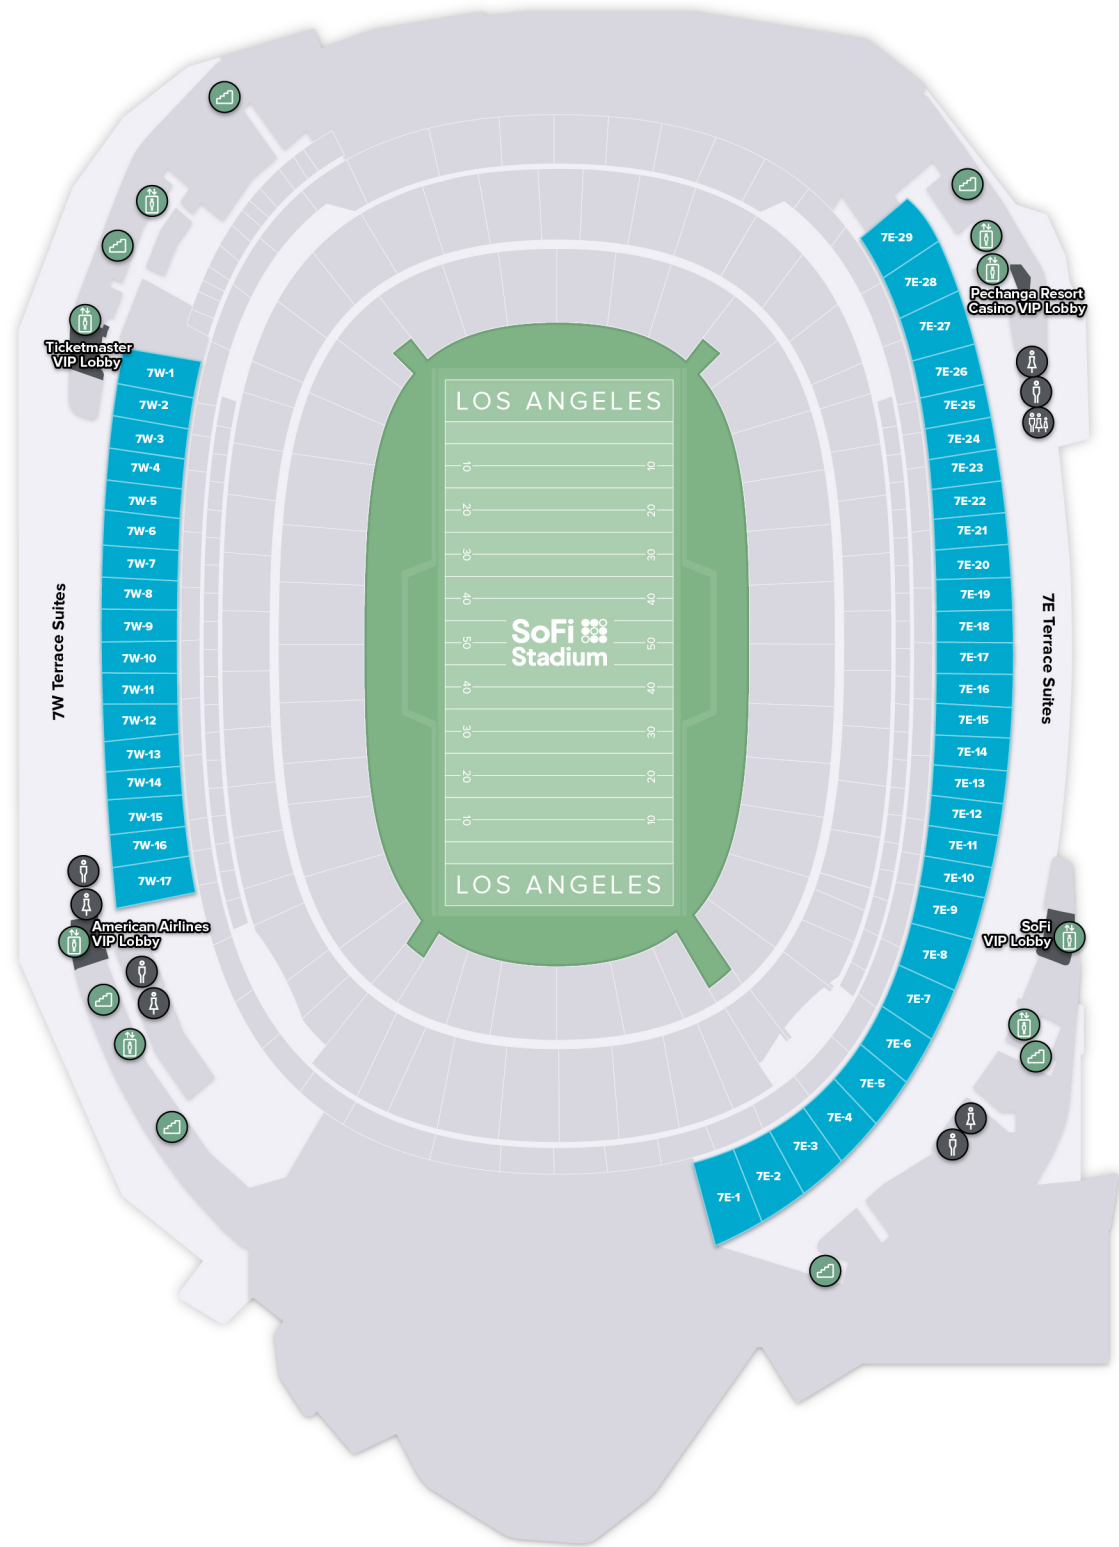

- ELEVATOR
- ESCALATOR
- STAIRS
- RAMP

FOOD & DRINK

- CONCESSIONS
- SNACKS
- BARS
- FROZEN SNACKS
- BEER
- FROZEN DRINKS

RETAIL

- TEAM STORE

SoFi Stadium

LEVEL 7 (Terrace Suites)

GUEST SERVICES