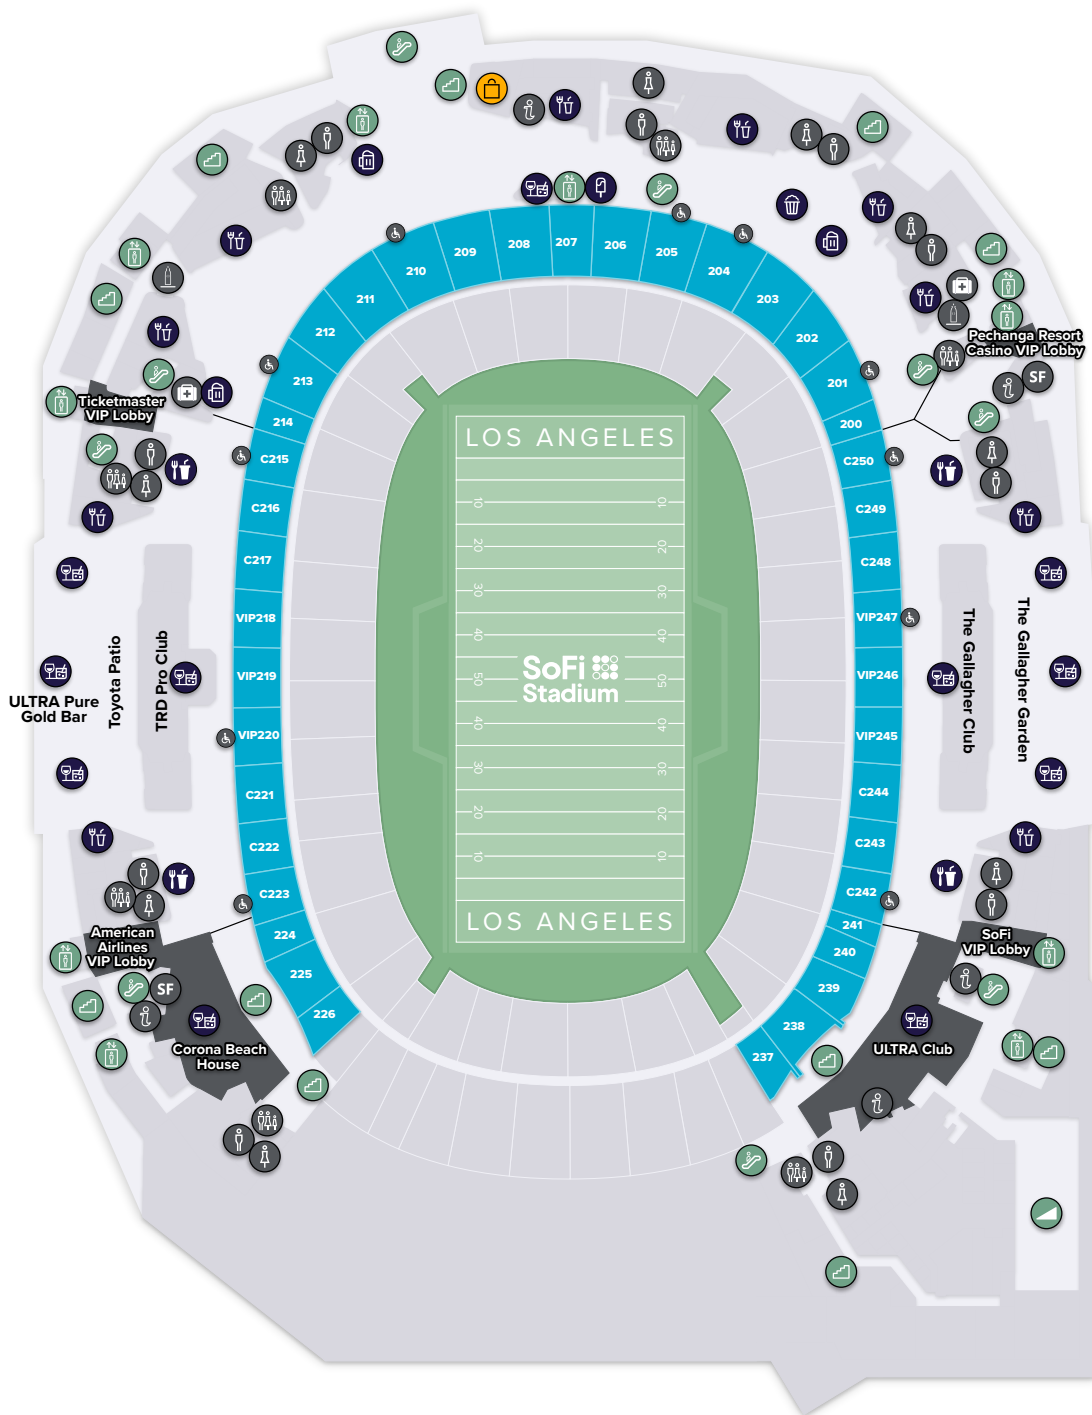

VERTICAL TRANSPORT

- ELEVATOR
- ESCALATOR
- STAIRS
- RAMP

FOOD & DRINK

- CONCESSIONS
- BARS
- CHAMPAGNE BAR

RETAIL

- THE HILT WINES
- WHISKY BAR
- TEQUILA BAR
- TEAM STORE

SoFi Stadium

LEVEL 3 (Club Seats 200, Premier & Reserved Seats 200)