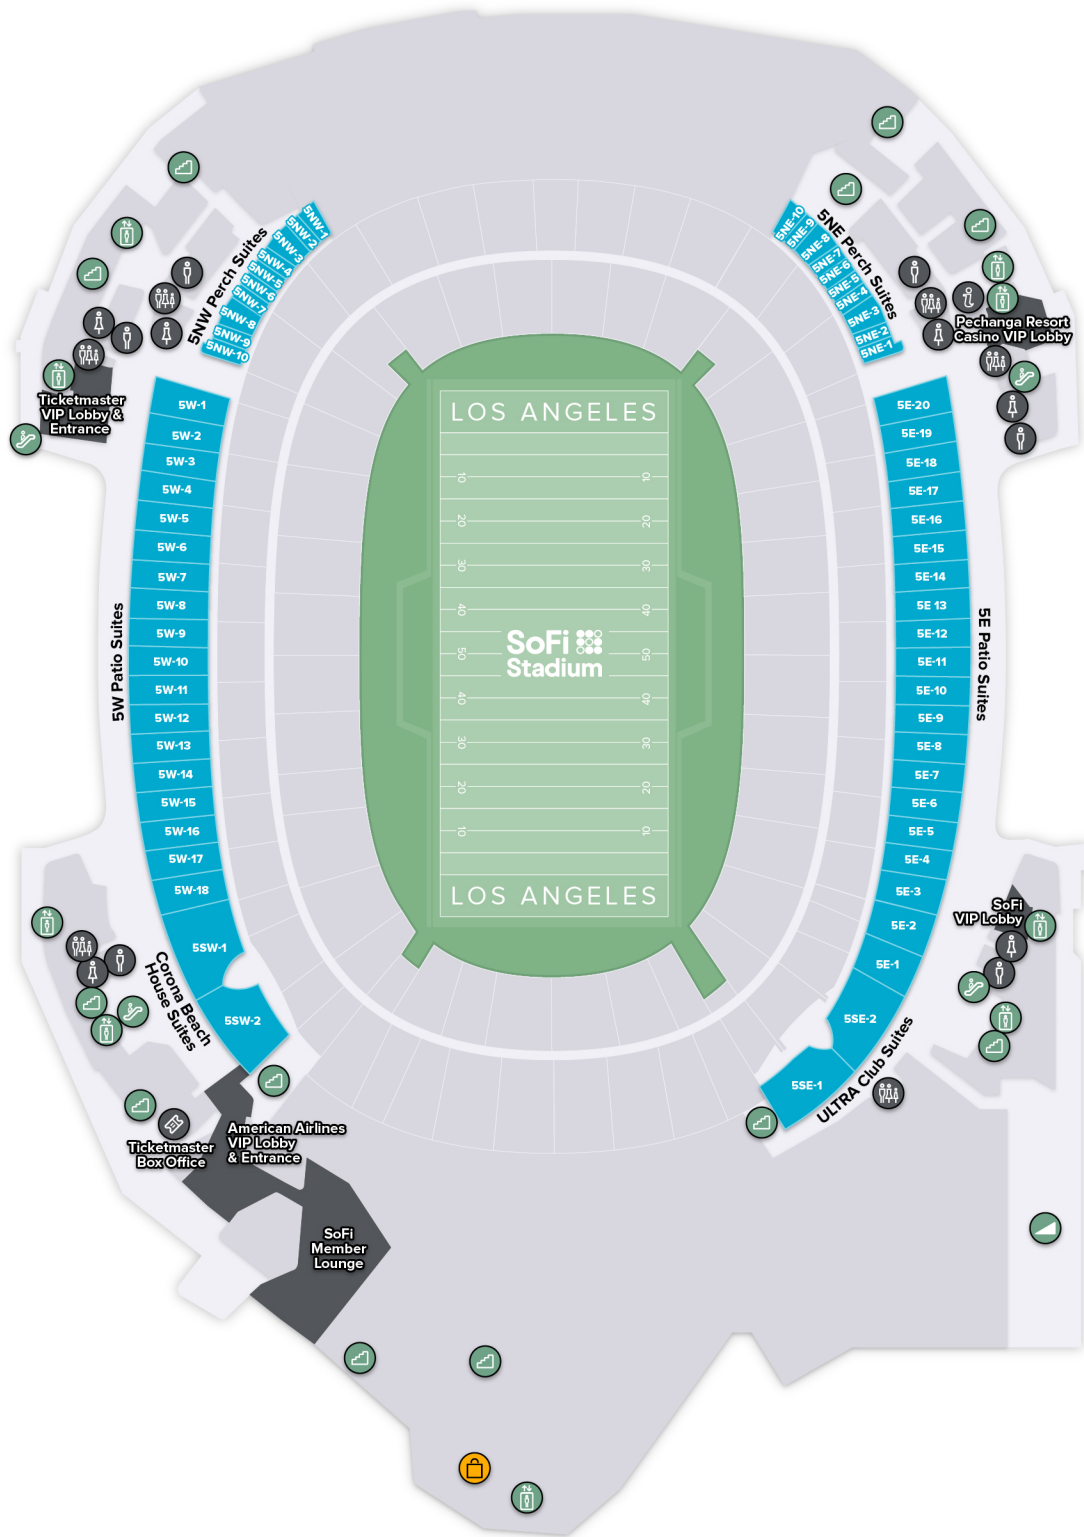

FOOD & DRINK

- CONCESSIONS
- BARS
- BEER
- SNACKS
- FROZEN SNACKS
- FROZEN DRINKS

RETAIL

- TEAM STORE

SoFi Stadium

LEVEL 5 (Corona Beach House Suites, Patio Suites, Perch Suites, ULTRA Club Suites)

GUEST SERVICES