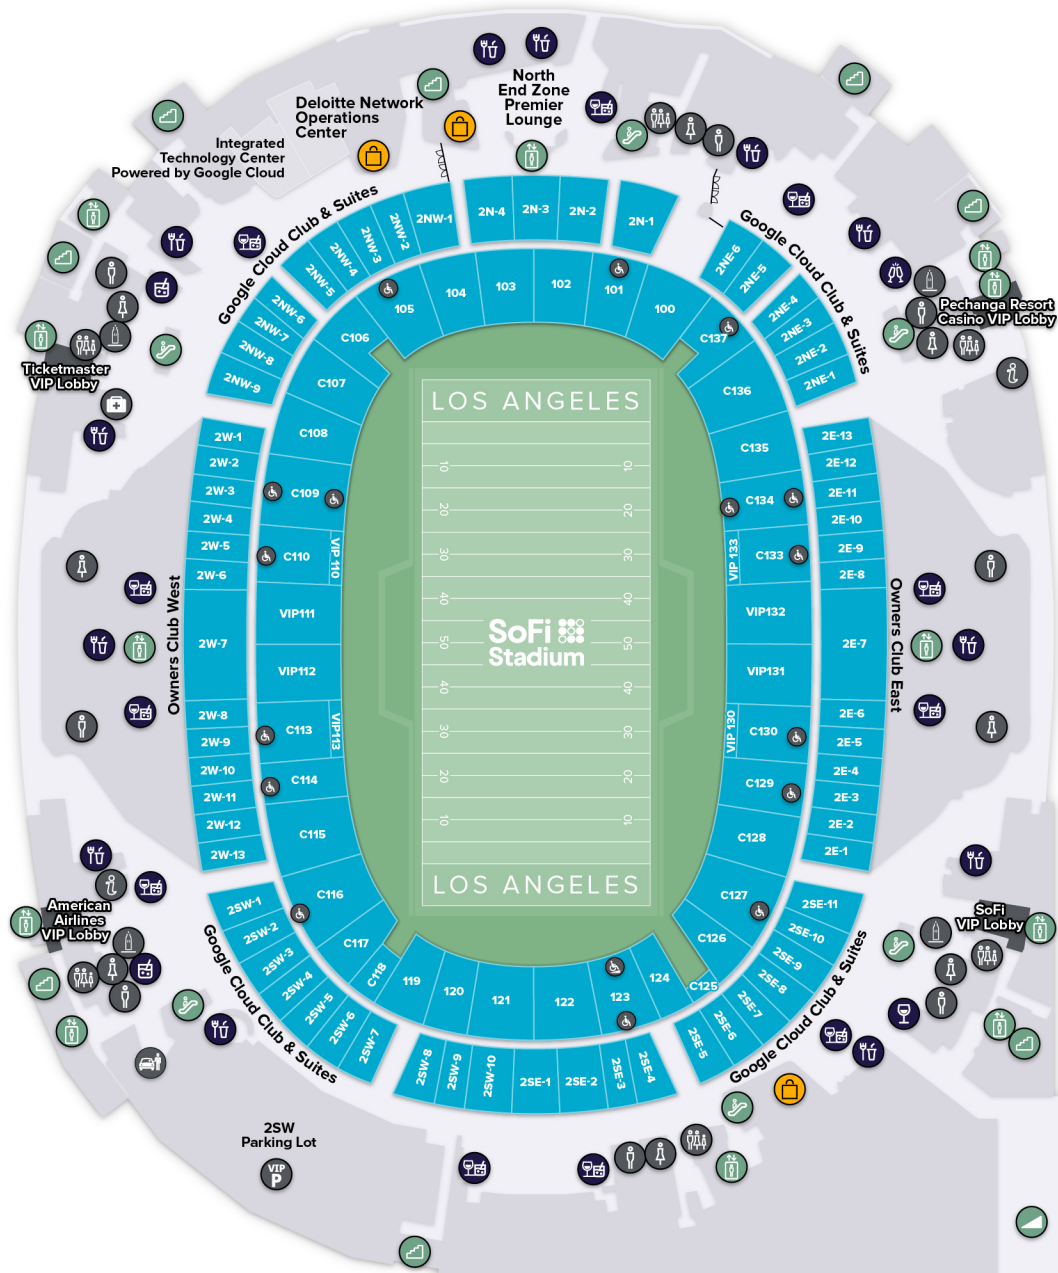

SoFi Stadium

LEVEL 2 (Google Cloud Club & Suites, Owners Suites, Premier Seats 100)

GUEST SERVICES

- INFORMATION
- WHEELCHAIR LIFT
- MEN'S RESTROOM
- FIRST AID
- VIP PARKING
- WOMEN'S RESTROOM
- ADA SEATING
- HYDRATION STATION
- FAMILY RESTROOM

VERTICAL TRANSPORT

- ELEVATOR
- ESCALATOR
- STAIRS
- RAMP

FOOD & DRINK

- CONCESSIONS
- BARS
- CHAMPAGNE BAR

RETAIL

- THE HILT WINES
- WHISKY BAR
- TEQUILA BAR
- TEAM STORE