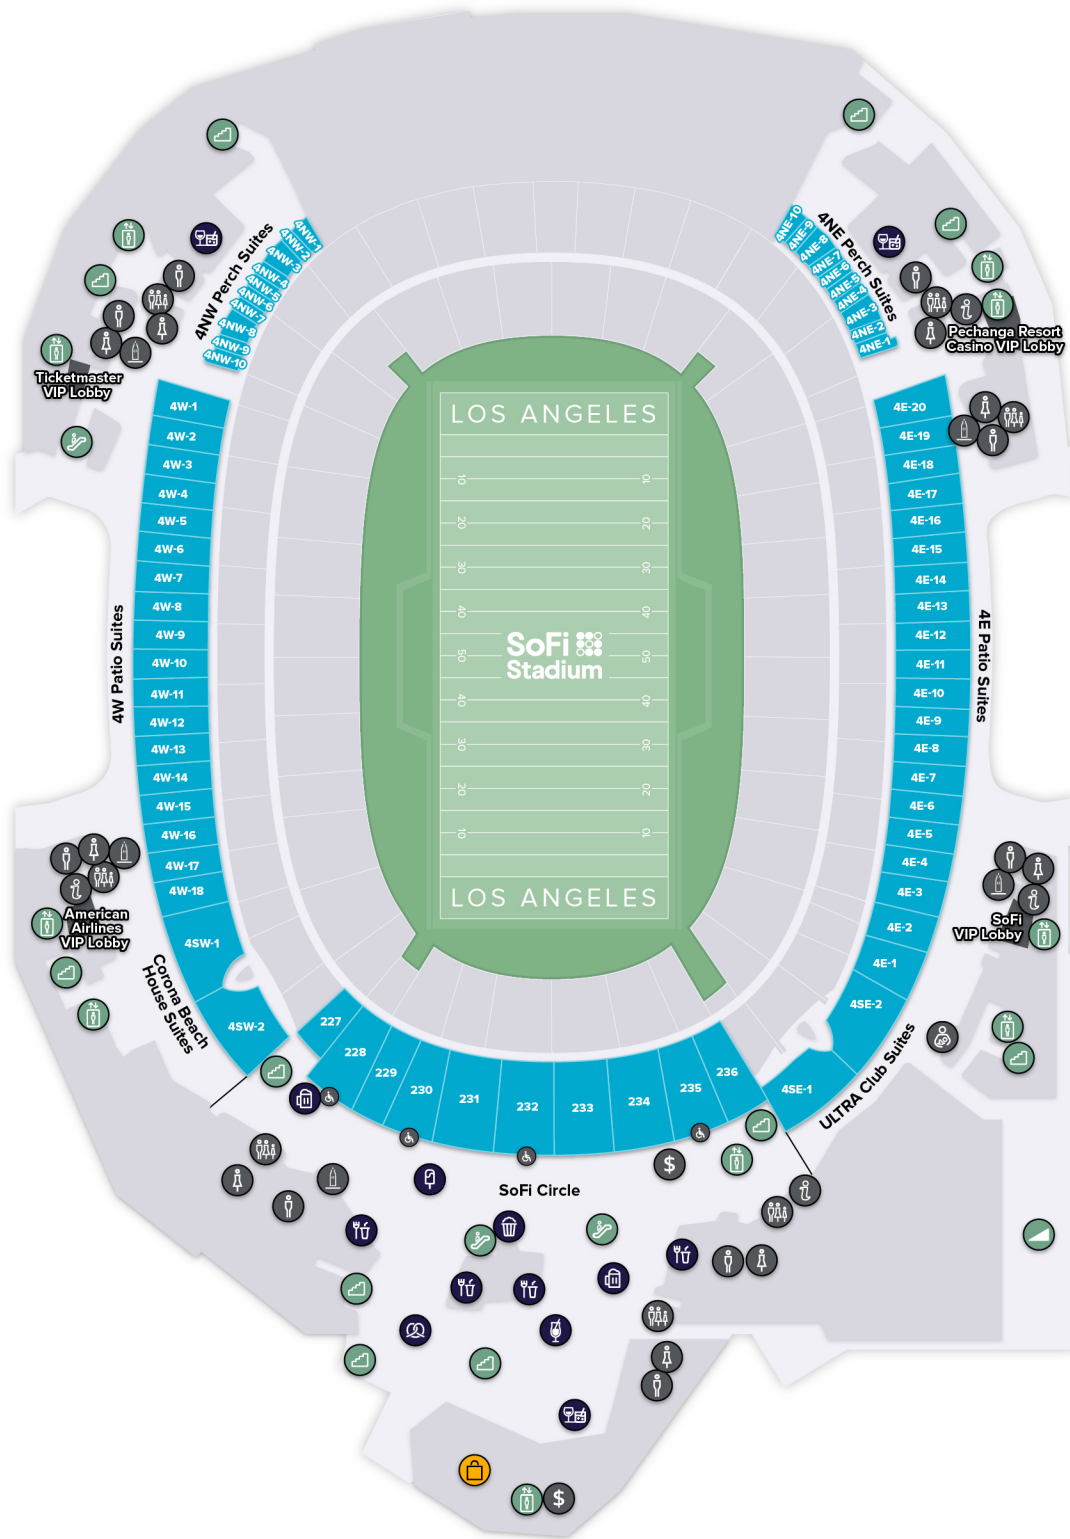

FOOD & DRINK

- CONCESSIONS
- BARS
- BEER
- POPCORN
- SNACKS
- FROZEN SNACKS

RETAIL

- TEAM STORE

SoFi Stadium

LEVEL 4 (Corona Beach House Suites, Patio Suites, Perch Suites, Reserved Seats 200, ULTRA Club Suites)