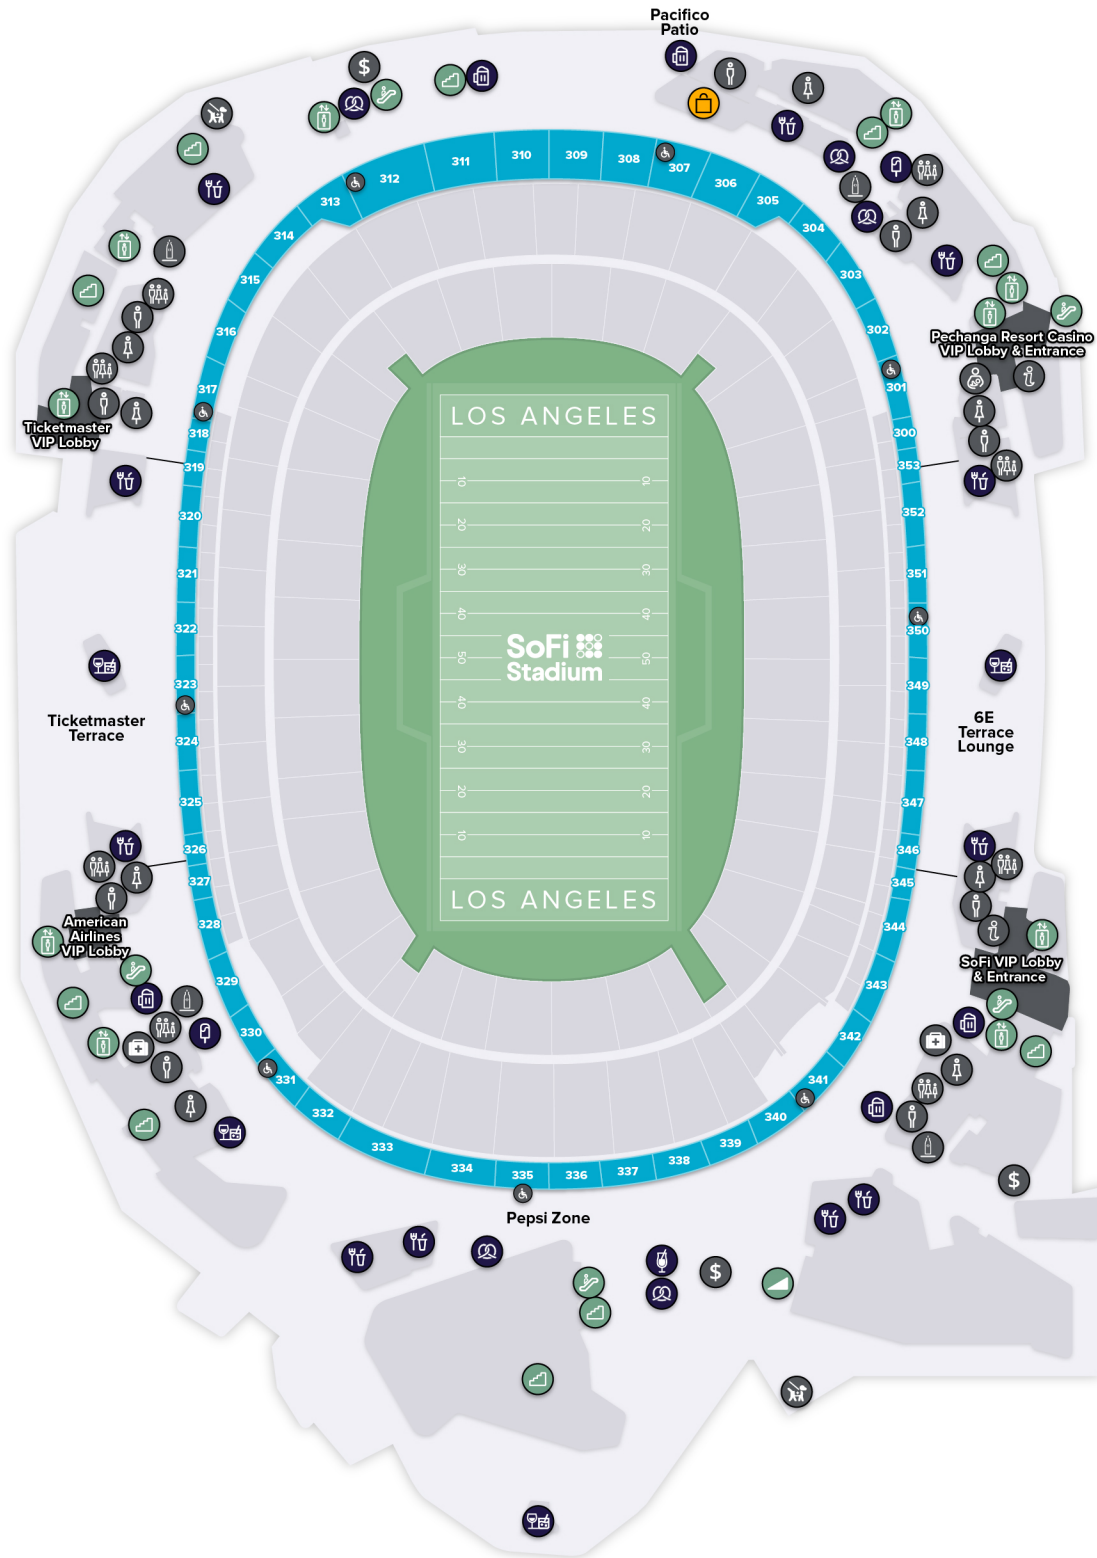

SoFi Stadium

LEVEL 6 (Premier & Reserved Seats 300)

GUEST SERVICES

- INFORMATION
- MAMAVA LACTATION SUITES
- MEN'S RESTROOM
- BOX OFFICE
- ATM
- WOMEN'S RESTROOM
- FIRST AID
- HYDRATION STATION
- FAMILY RESTROOM
- ADA SEATING
- SERVICE ANIMAL RELIEF AREA

VERTICAL TRANSPORT

- ELEVATOR
- ESCALATOR
- STAIRS
- RAMP

FOOD & DRINK

- CONCESSIONS
- SNACKS
- BARS
- FROZEN SNACKS
- BEER
- FROZEN DRINKS

RETAIL

- TEAM STORE