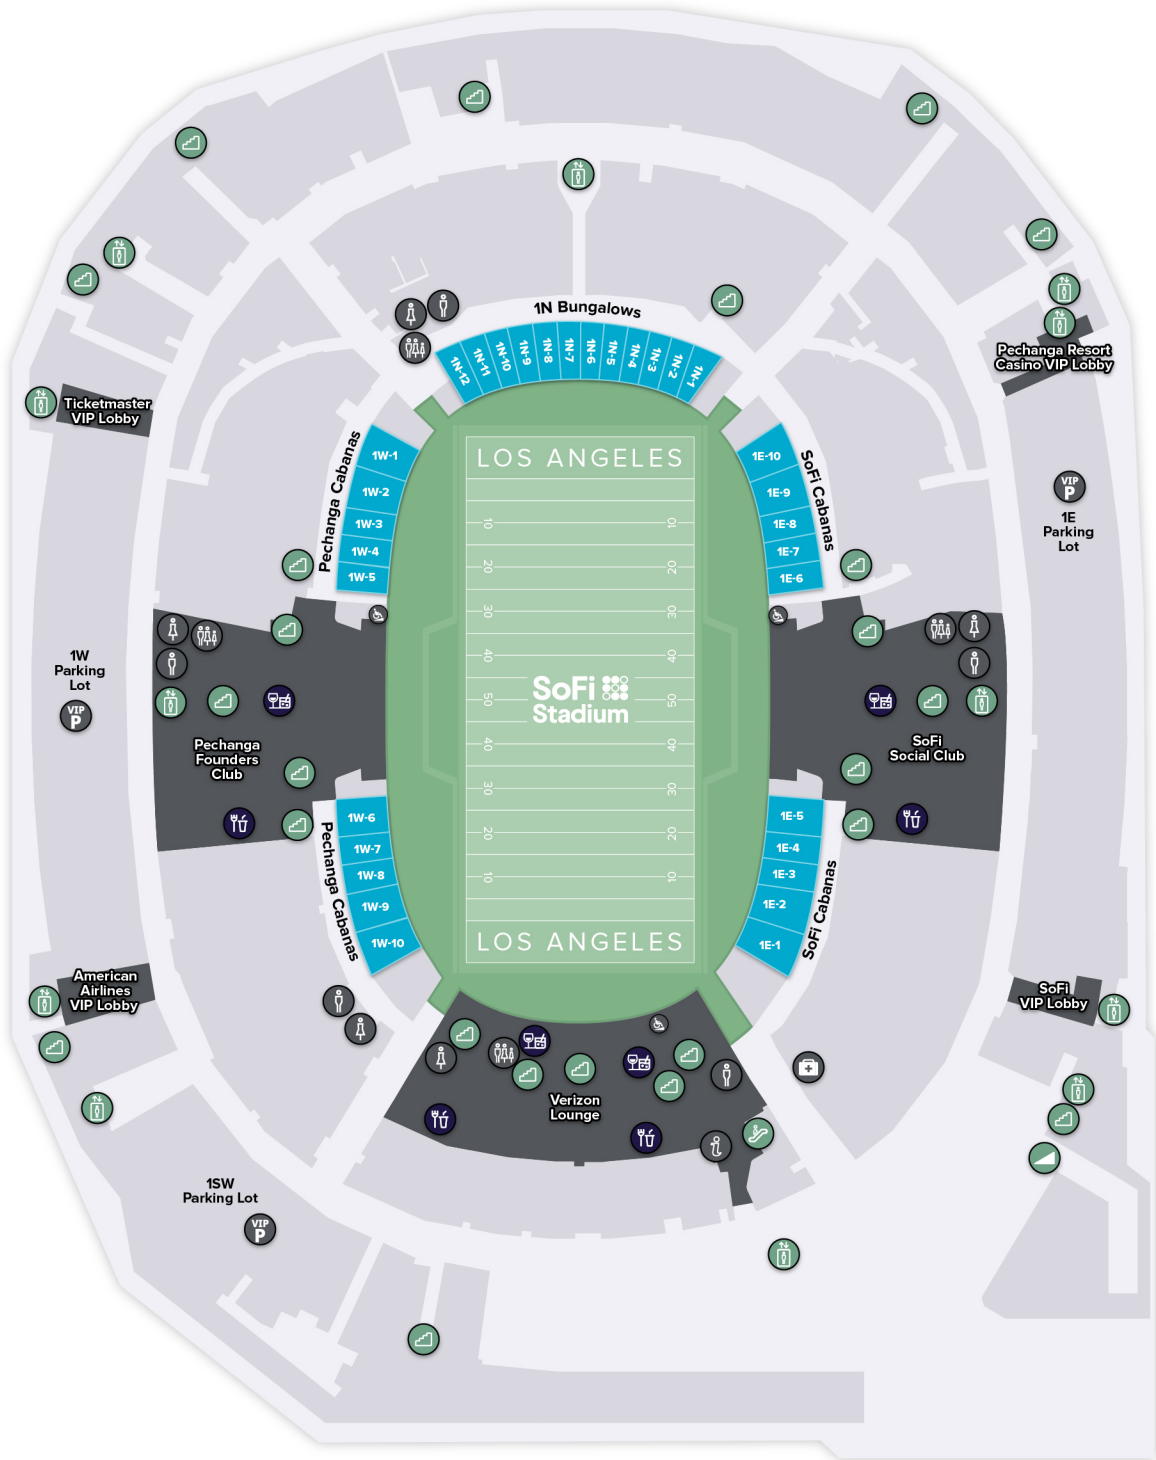

SoFi Stadium

LEVEL 1 (Bungalows, Pechanga Cabanas, SoFi Cabanas)

GUEST SERVICES

- INFORMATION
- FIRST AID
- WHEELCHAIR LIFT
- VIP PARKING
- MEN'S RESTROOM
- WOMEN'S RESTROOM
- FAMILY RESTROOM

VERTICAL TRANSPORT

- ELEVATOR
- ESCALATOR
- STAIRS
- RAMP

FOOD & DRINK

- CONCESSIONS
- BARS

SoFi Stadium

LEVEL 2 (Google Cloud Club & Suites, Owners Suites, Premier Seats 100)

GUEST SERVICES

- INFORMATION
- WHEELCHAIR LIFT
- MEN'S RESTROOM
- FIRST AID
- VIP PARKING
- WOMEN'S RESTROOM
- ADA SEATING
- HYDRATION STATION
- FAMILY RESTROOM

VERTICAL TRANSPORT

- ELEVATOR
- ESCALATOR
- STAIRS
- RAMP

FOOD & DRINK

- CONCESSIONS
- BARS
- CHAMPAGNE BAR

RETAIL

- THE HILT WINES
- WHISKY BAR
- TEQUILA BAR
- TEAM STORE

SoFi Stadium

LEVEL 3 (Club Seats 200, Premier & Reserved Seats 200)