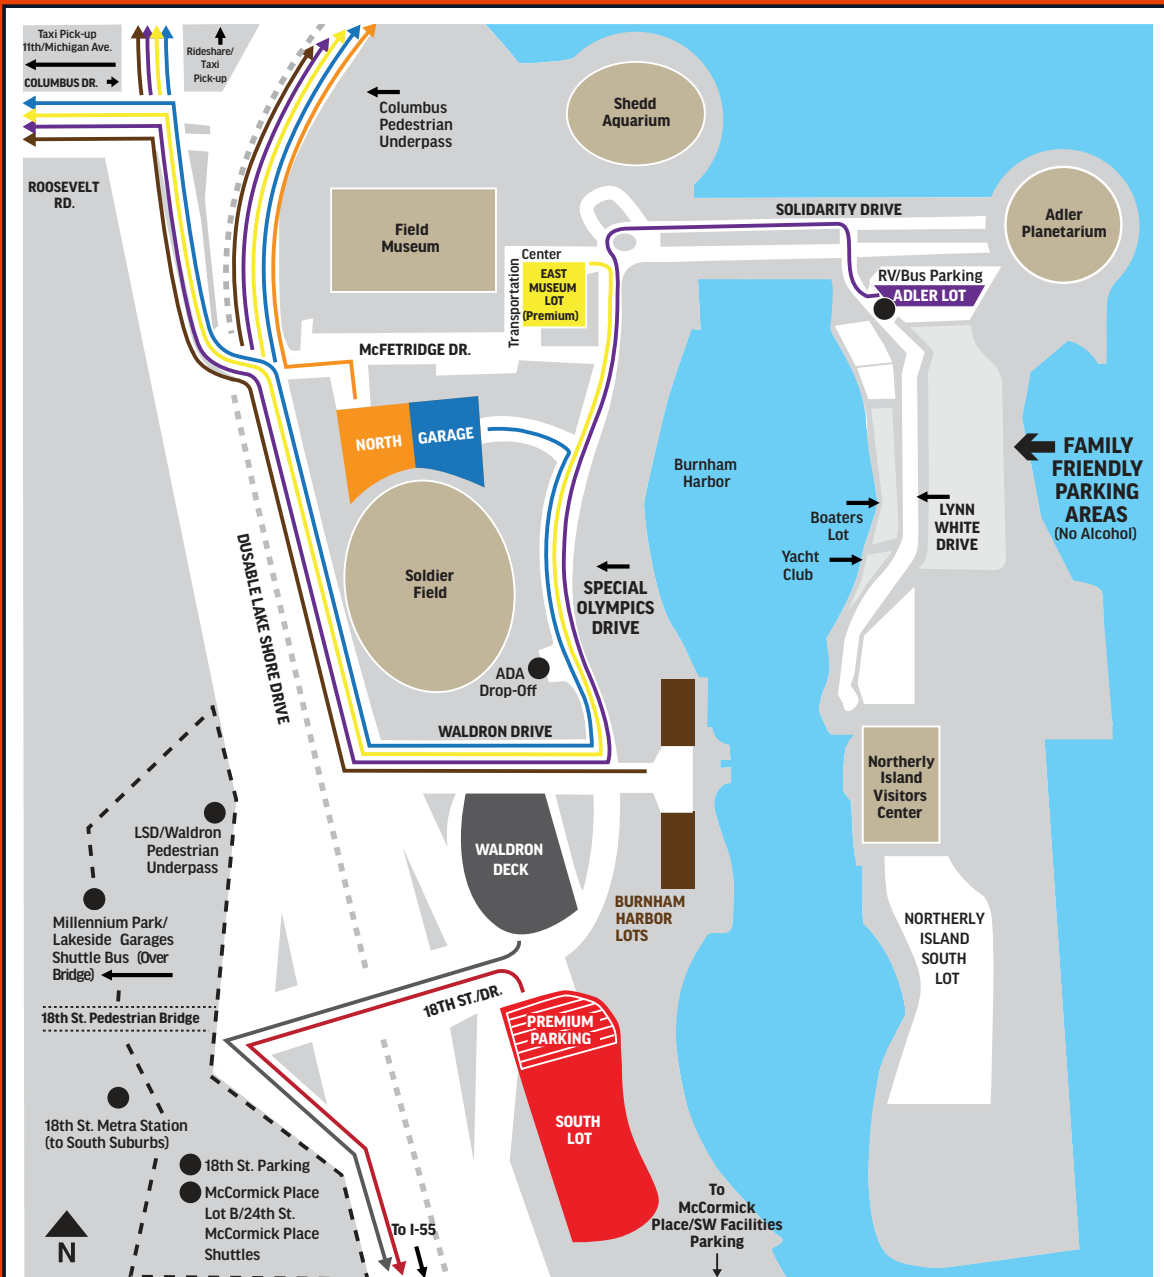

# TRAFFIC ROUTES FOR COUPON PARKING EXIT ROUTES

## ROUTE/EXIT LEGEND

- |   |   |   |   |  |   |   |
|---|---|---|---|--|---|---|
|  |  |  |  |  |  |  |
| North Garage North  | North Garage East   | Waldron Deck  | South Lot   | Burnham Harbor Bears Parking available after November 1st                            | Adler Lot East  | Museum Lot  |