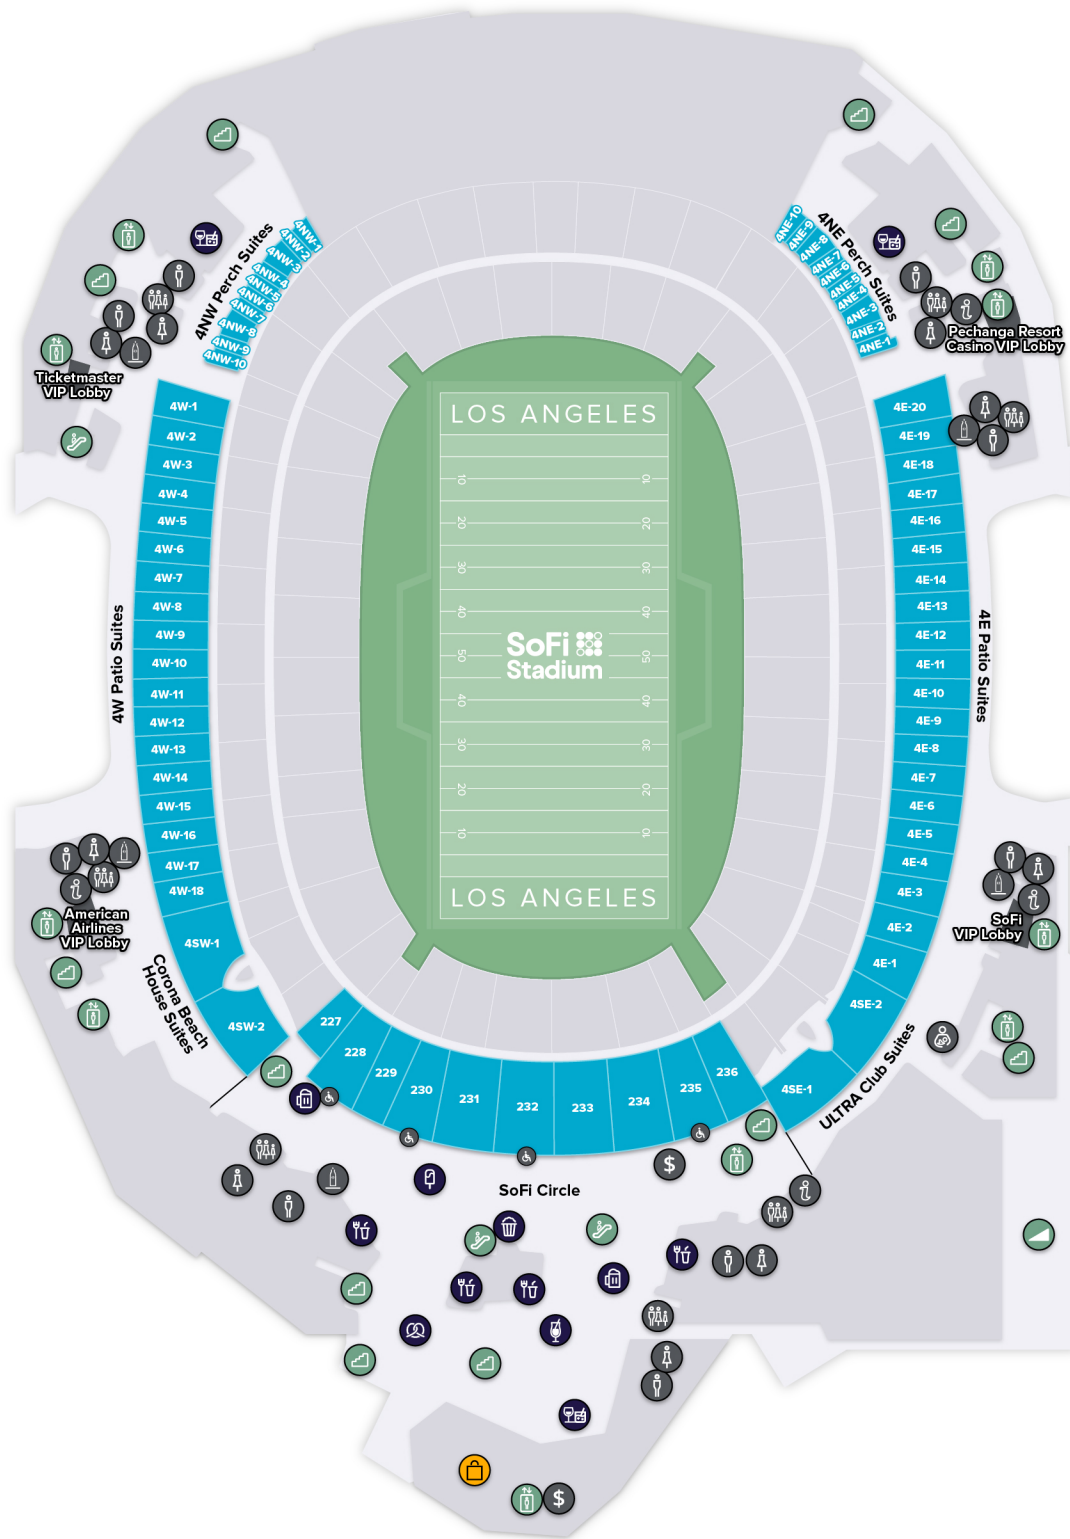

SoFi Stadium

LEVEL 4 (Corona Beach House Suites, Patio Suites, Perch Suites, Reserved Seats 200, ULTRA Club Suites)

GUEST SERVICES

- INFORMATION
- FIRST AID
- ADA SEATING
- MAMAVA LACTATION SUITES
- ATM
- HYDRATION STATION
- MEN'S RESTROOM
- WOMEN'S RESTROOM
- FAMILY RESTROOM

VERTICAL TRANSPORT

- ELEVATOR
- ESCALATOR
- STAIRS
- RAMP

FOOD & DRINK

- CONCESSIONS
- BARS
- BEER

- SNACKS
- FROZEN SNACKS
- FROZEN DRINKS

RETAIL

- TEAM STORE