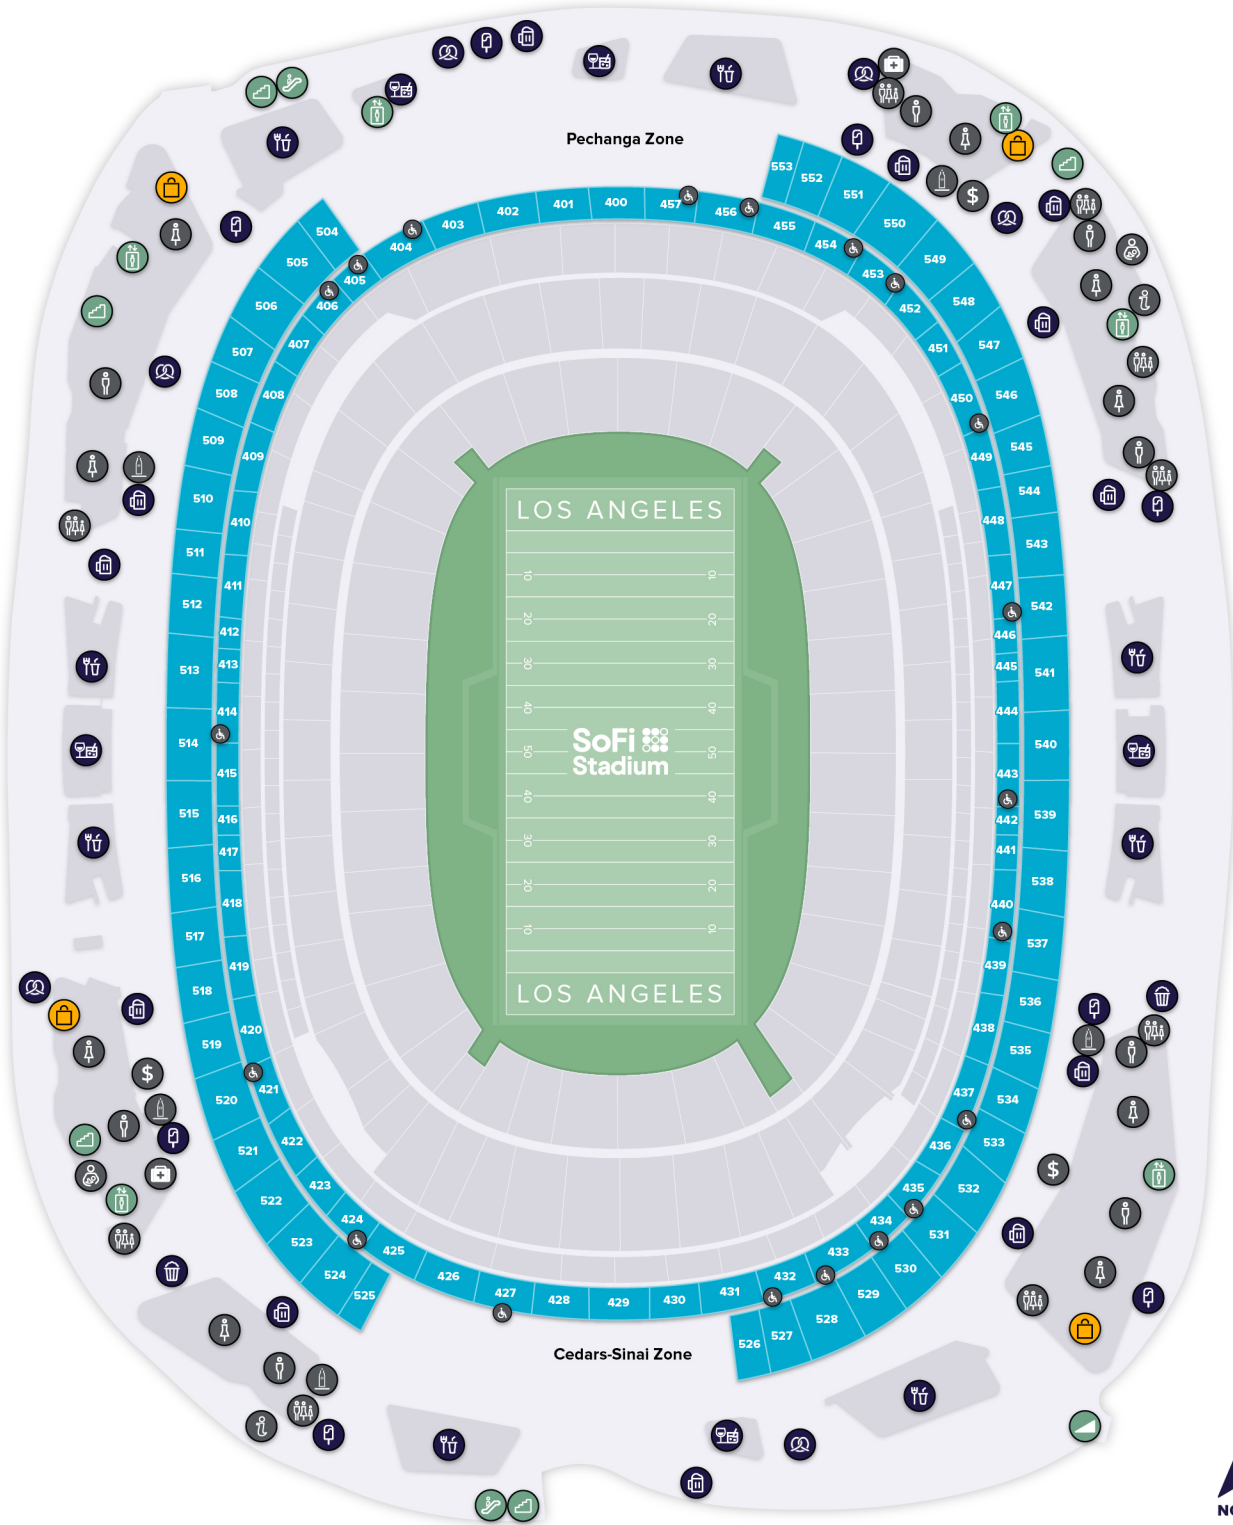

SoFi Stadium

LEVEL 8 (Reserved Seats 400 & 500)

GUEST SERVICES

- INFORMATION
- FIRST AID
- ADA SEATING
- MAMAVA LACTATION SUITES
- ATM
- HYDRATION STATION
- MEN'S RESTROOM
- WOMEN'S RESTROOM
- FAMILY RESTROOM

VERTICAL TRANSPORT

- ELEVATOR
- ESCALATOR
- STAIRS
- RAMP

FOOD & DRINK

- CONCESSIONS
- BARS
- BEER

- SNACKS
- FROZEN SNACKS

RETAIL

- TEAM STORE