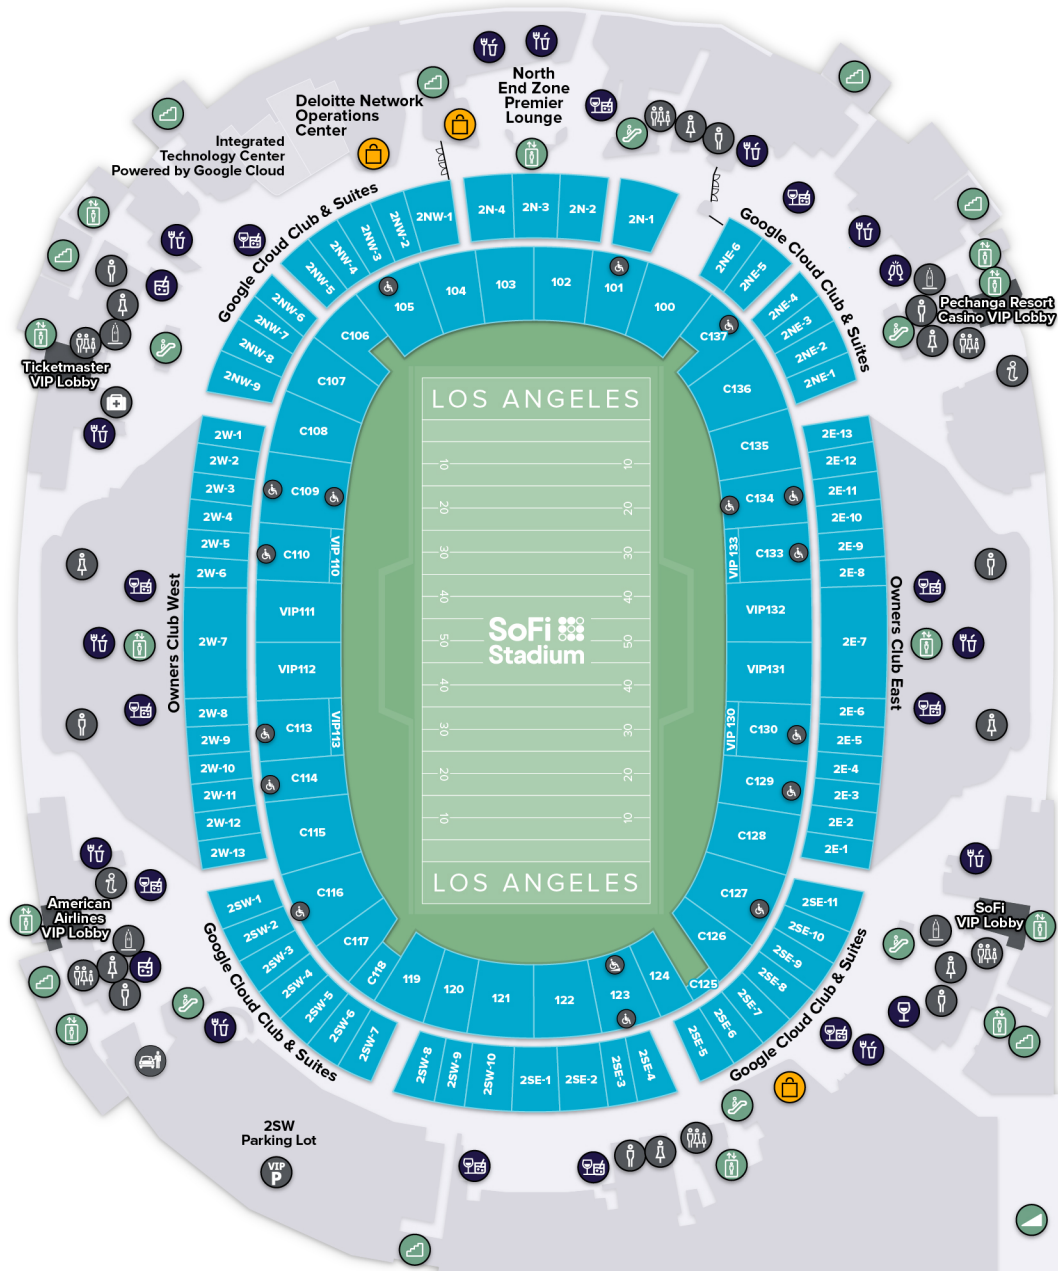

SoFi Stadium

LEVEL 1 (Bungalows, Pechanga Cabanas, SoFi Cabanas)

GUEST SERVICES

- INFORMATION
- FIRST AID
- WHEELCHAIR LIFT
- VIP PARKING

- MEN'S RESTROOM
- WOMEN'S RESTROOM
- FAMILY RESTROOM

VERTICAL TRANSPORT

- ELEVATOR
- ESCALATOR
- STAIRS
- RAMP

FOOD & DRINK

- CONCESSIONS
- BARS

SoFi Stadium

LEVEL 2 (Google Cloud Club & Suites, Owners Suites, Premier Seats 100)

GUEST SERVICES

- INFORMATION
- WHEELCHAIR LIFT
- MEN'S RESTROOM
- FIRST AID
- VIP PARKING
- WOMEN'S RESTROOM
- ADA SEATING
- HYDRATION STATION
- FAMILY RESTROOM

VERTICAL TRANSPORT

- ELEVATOR
- ESCALATOR
- STAIRS
- RAMP

FOOD & DRINK

- CONCESSIONS
- BARS
- CHAMPAGNE BAR

RETAIL

- THE HILT WINES
- WHISKY BAR
- TEQUILA BAR
- TEAM STORE

SoFi Stadium

LEVEL 3 (Club Seats 200, Premier & Reserved Seats 200)