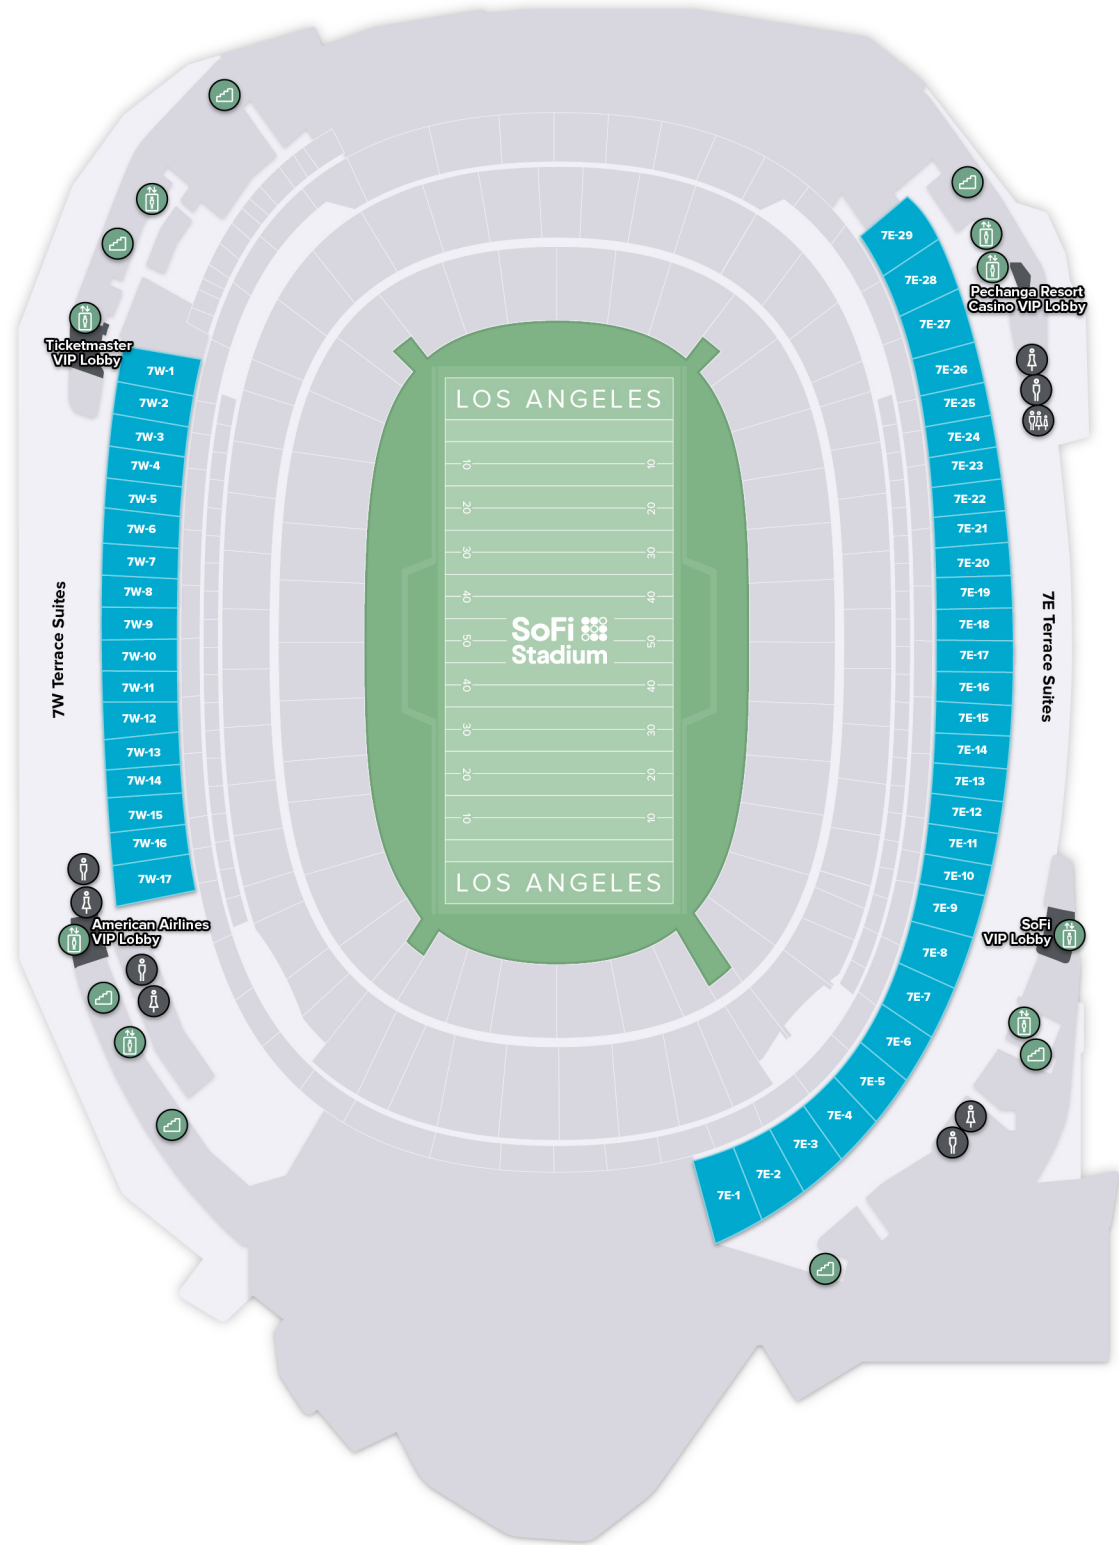

- ELEVATOR
- ESCALATOR
- STAIRS
- RAMP

FOOD & DRINK

- CONCESSIONS
- SNACKS
- BARS
- FROZEN SNACKS
- BEER
- FROZEN DRINKS

RETAIL

- TEAM STORE

SoFi Stadium

LEVEL 7 (Terrace Suites)

GUEST SERVICES