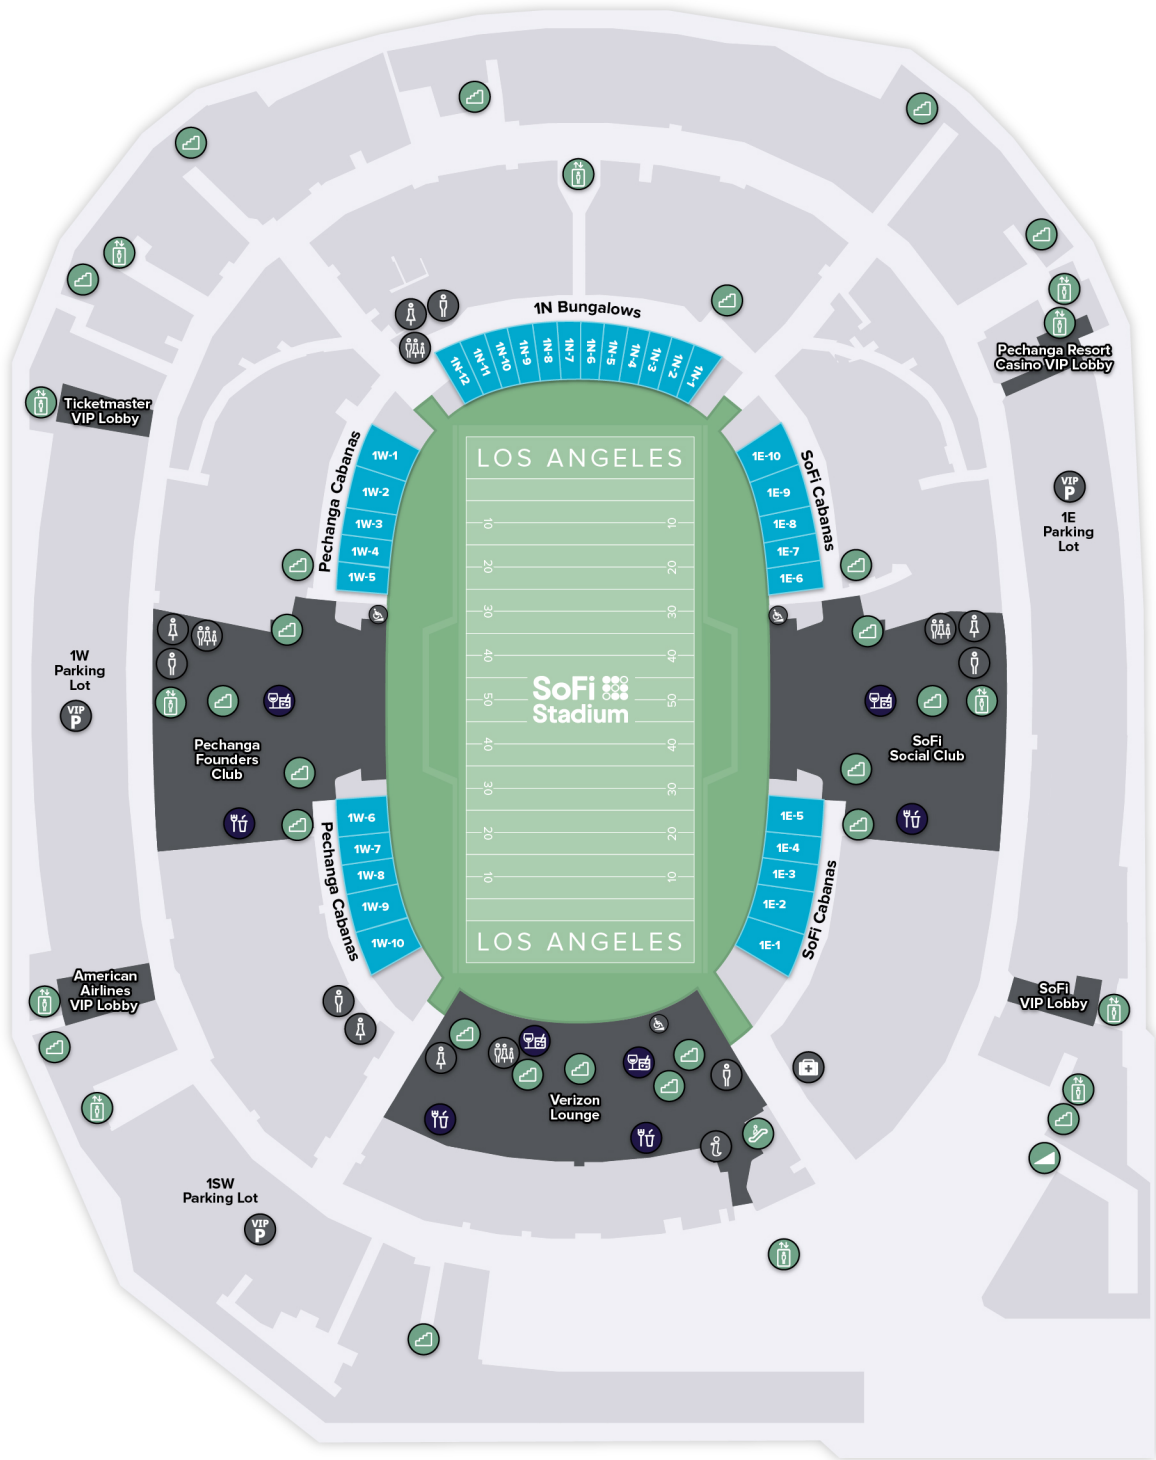

SoFi Stadium

LEVEL 1 (Bungalows, Pechanga Cabanas, SoFi Cabanas)

GUEST SERVICES

- INFORMATION
- FIRST AID
- WHEELCHAIR LIFT
- VIP PARKING

- MEN'S RESTROOM
- WOMEN'S RESTROOM
- FAMILY RESTROOM

VERTICAL TRANSPORT

- ELEVATOR
- ESCALATOR
- STAIRS
- RAMP

FOOD & DRINK

- CONCESSIONS
- BARS

SoFi Stadium

LEVEL 2 (Google Cloud Club & Suites, Owners Suites, Premier Seats 100)

GUEST SERVICES

- INFORMATION
- WHEELCHAIR LIFT
- MEN'S RESTROOM
- FIRST AID
- VIP PARKING
- WOMEN'S RESTROOM
- ADA SEATING
- HYDRATION STATION
- FAMILY RESTROOM

VERTICAL TRANSPORT

- ELEVATOR
- ESCALATOR
- STAIRS
- RAMP

FOOD & DRINK

- CONCESSIONS
- BARS
- CHAMPAGNE BAR

RETAIL

- THE HILT WINES
- WHISKY BAR
- TEQUILA BAR
- TEAM STORE

SoFi Stadium

LEVEL 3 (Club Seats 200, Premier & Reserved Seats 200)