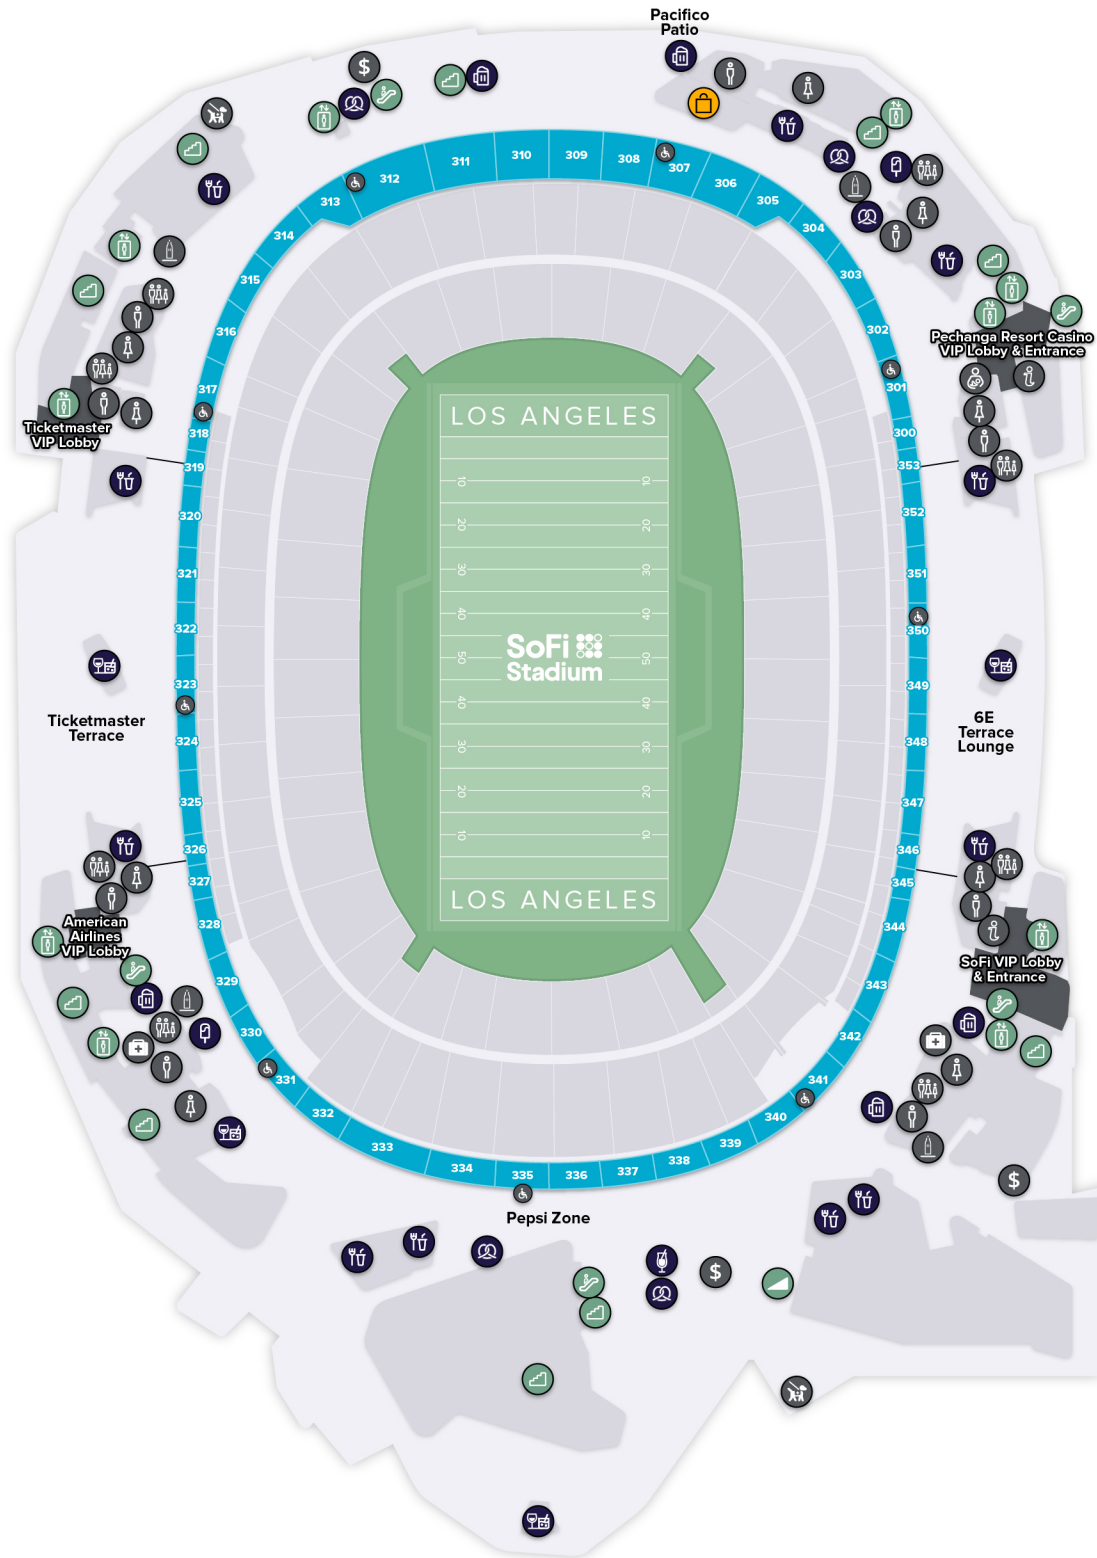

SoFi Stadium

LEVEL 6 (Premier & Reserved Seats 300)

GUEST SERVICES

- INFORMATION
- MAMAVA LACTATION SUITES
- BOX OFFICE
- ATM
- FIRST AID
- HYDRATION STATION
- ADA SEATING
- SERVICE ANIMAL RELIEF AREA
- MEN'S RESTROOM
- WOMEN'S RESTROOM
- FAMILY RESTROOM

VERTICAL TRANSPORT

- ELEVATOR
- ESCALATOR
- STAIRS
- RAMP

FOOD & DRINK

- CONCESSIONS
- SNACKS
- BARS
- FROZEN SNACKS
- BEER
- FROZEN DRINKS

RETAIL

- TEAM STORE