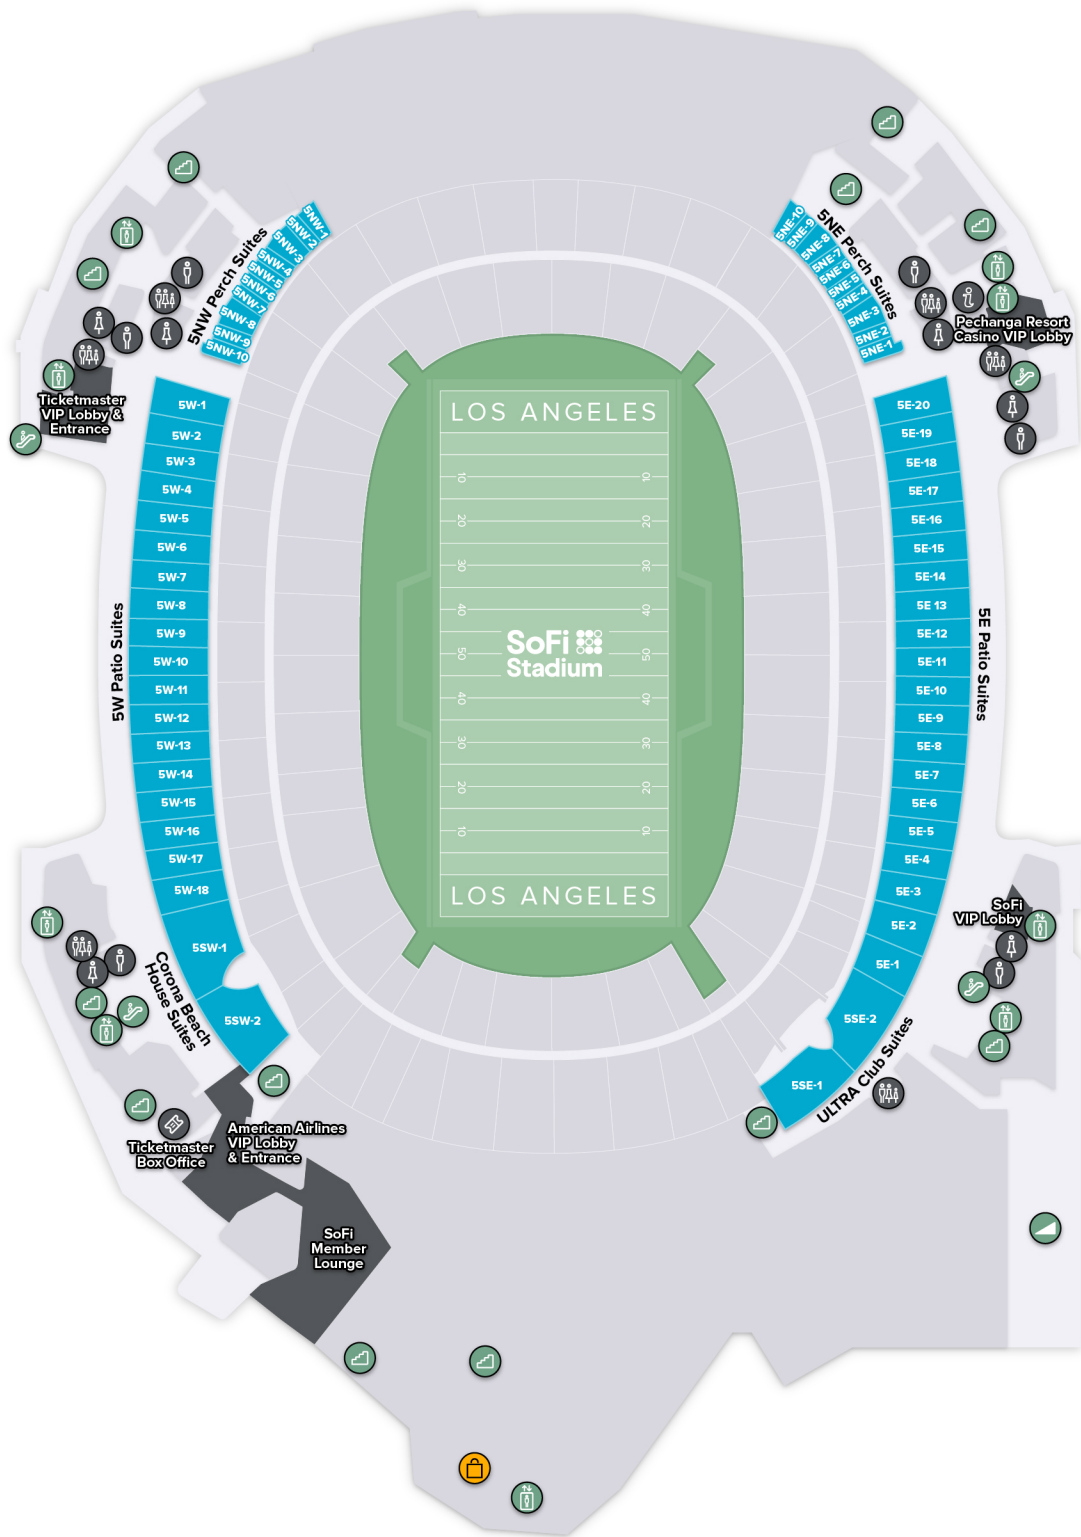

FOOD & DRINK

- CONCESSIONS
- BARS
- BEER

- SNACKS
- FROZEN SNACKS
- FROZEN DRINKS

RETAIL

- TEAM STORE

SoFi Stadium

LEVEL 5 (Corona Beach House Suites, Patio Suites, Perch Suites, ULTRA Club Suites)

GUEST SERVICES