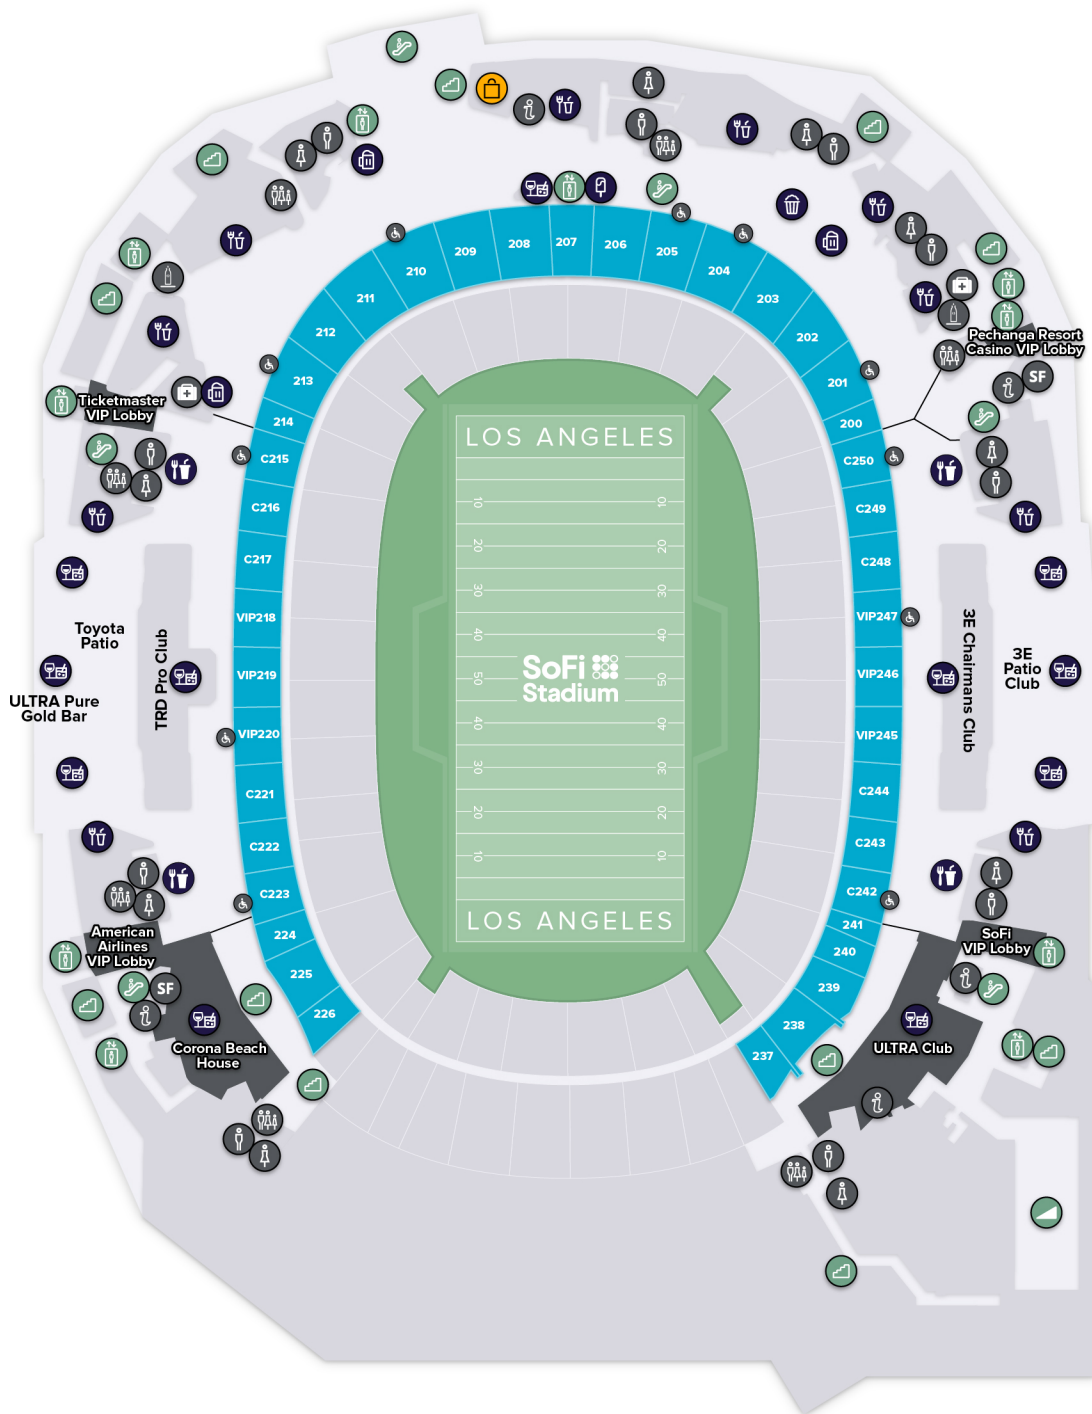

VERTICAL TRANSPORT

- ELEVATOR
- ESCALATOR
- STAIRS
- RAMP

FOOD & DRINK

- CONCESSIONS
- BARS
- CHAMPAGNE BAR

RETAIL

- THE HILT WINES
- WHISKY BAR
- TEQUILA BAR
- TEAM STORE

SoFi Stadium

LEVEL 3 (Club Seats 200, Premier & Reserved Seats 200)