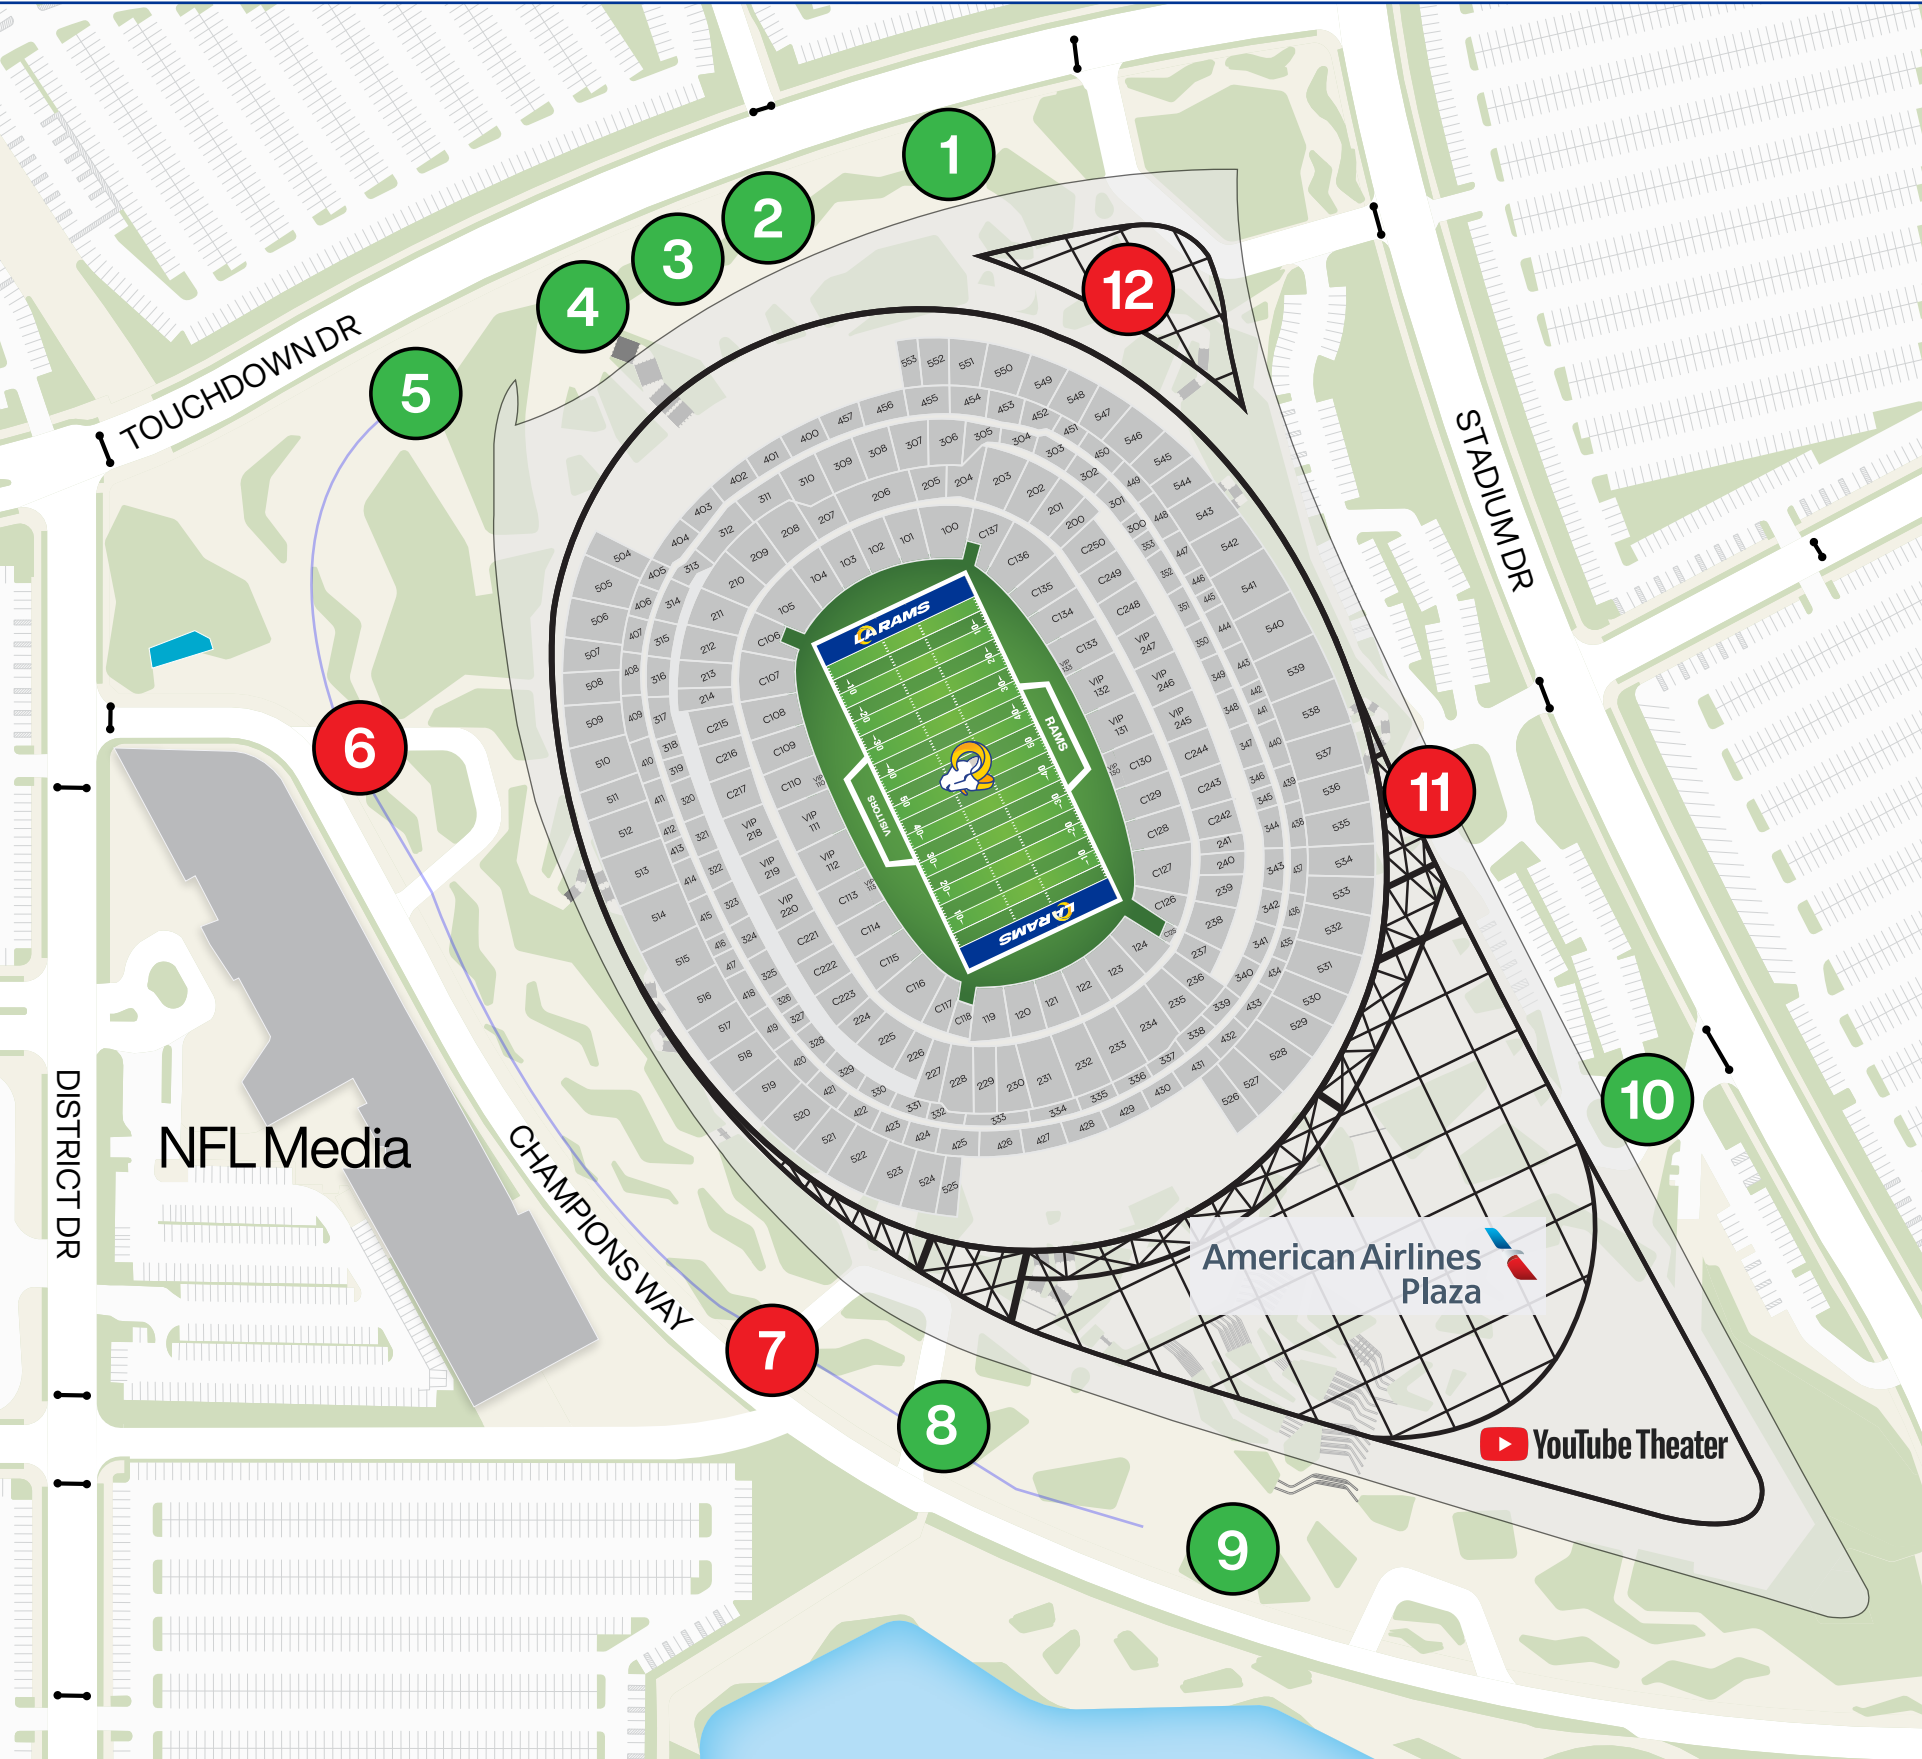

Stadium Entries

6 **VIP ENTRY 6**
Ticketmaster VIP Entrance

7 **VIP ENTRY 7**
American Airlines VIP Entrance

11 **VIP ENTRY 11**
SoFi VIP Entrance

12 **VIP ENTRY 12**
Pechanga Resort Casino VIP Entrance

TOUCHDOWN DR

STADIUM DR

DISTRICT DR

NFL Media

CHAMPIONS WAY

American Airlines Plaza

YouTube Theater