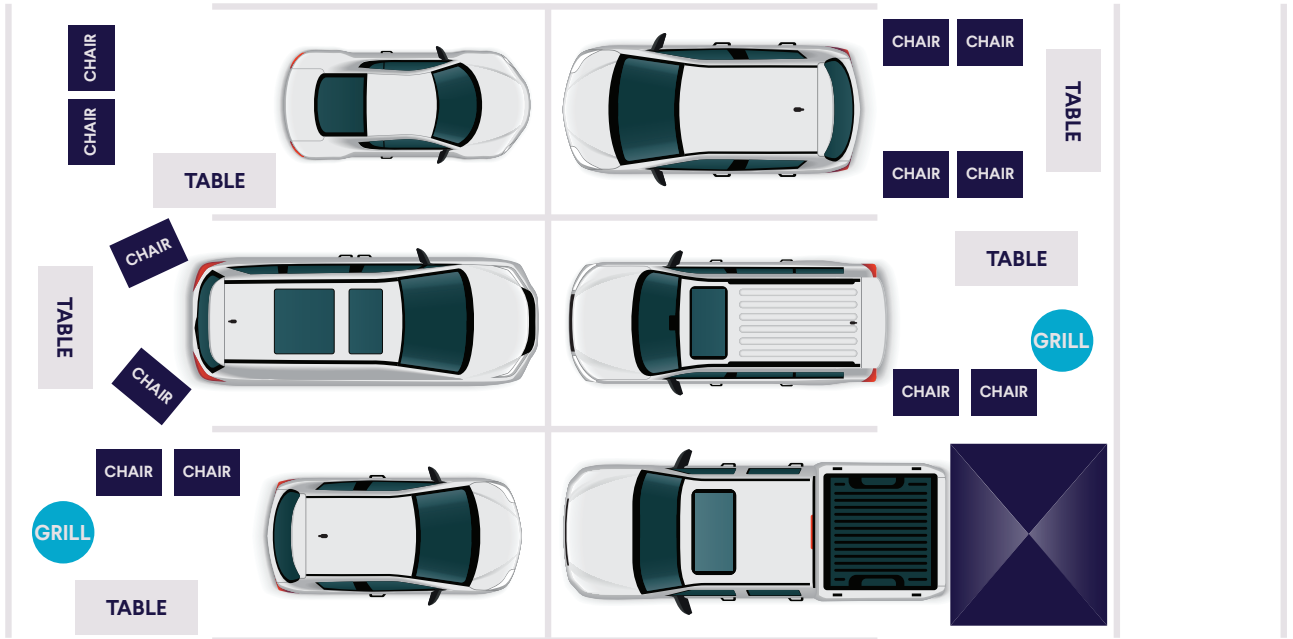

ACCEPTABLE

24FT TAILGATE SPACE

(Space Includes Vehicle, Tailgate Equipment & Guests)

12 FT FIRE LANE

(No Tailgating Allowed)

NOT ACCEPTABLE