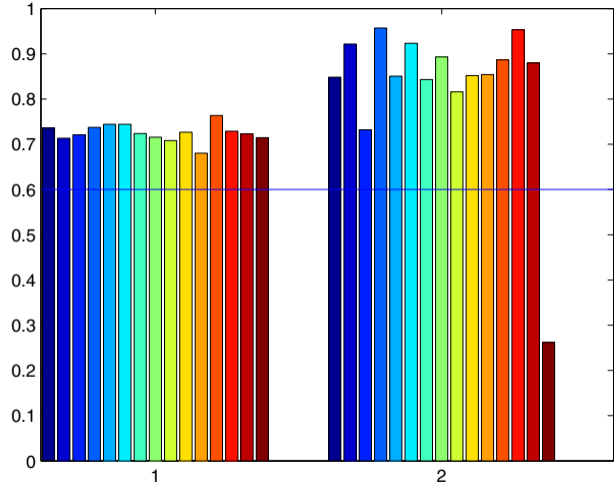

(a) Packet loss probability 0.25

(b) Packet loss probability 0.4